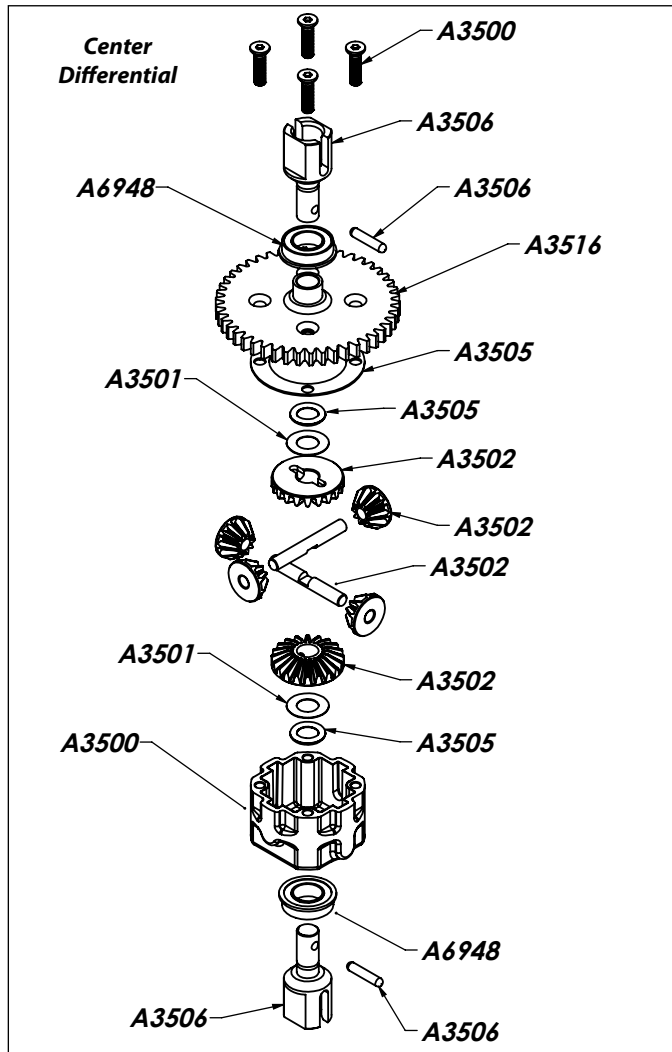

LOSA6227 4-40 Hardened Set Screws.....	\$2.49
LOSA6228 5-40 Hardened Set Screws.....	\$2.49
LOSA6232 2-56 x 1/4" Caphead Screws (10).....	\$4.99
LOSA6240 5-40 x 1/2" Caphead Screws (10).....	\$2.99
LOSA6254 2-56 x 1/2" Caphead Screws (10).....	\$2.99
LOSA6249 4-40 X .150" Flt HeadSocket(10).....	\$4.99
LOSA6255 2-56 x 1/4" Button Head Screws (10).....	\$2.99
LOSA6256 4-40 x 1/2" Button Head Screws (10).....	\$1.99
LOSA6262 8-32 x 1/2" FH Screws (10).....	\$2.99
LOSA6263 8-32 x 3/4" BH Screws (10).....	\$2.99
LOSA6264 8-32 x 3/8" FH Screws (10).....	\$2.99
LOSA6270 5-40 x 3/8" FH Screws (10).....	\$2.99
LOSA6271 5-40 x 1/2" FH Screws (10).....	\$2.99
LOSA6272 5-40 x 3/4" FH Screws (10).....	\$3.99
LOSA6273 5-40 x 7/8" FH Screws (4).....	\$3.50
LOSA6274 5-40 x 1" FH Screws (2).....	\$4.49
LOSA6275 5-40 X 5/8" Flat HeadScrews(10)	\$3.99
LOSA6277 5-40 x 3/8" BH Screws (8).....	\$4.49
LOSA6278 5-40 x 1/2" BH Screws (8).....	\$4.49
LOSA6279 5-40 x 3/4" BH Screws (8).....	\$4.49
LOSA6280 5-40 x 1" BH Screws (4).....	\$2.99
LOSA6281 5-40x20mm ButtonHeadScrews(10).....	\$5.99
LOSA6295 10-32 x 3/8" Oval Point Set Screws (4).....	\$3.49
LOSA6296 8-32 x 1/8" Flat Point Set Screws (8)	\$3.49
LOSA6297 5-40 x 1/8" Flat Point Set Screws (8)	\$2.99
LOSA6298 8-32 x 1/8" Cup Point Set Screws (8)	\$2.99
LOSA6299 5-40 x 1/8" Cup Point Set Screws (8)	\$2.99
LOSA6302 5-40 Lock Nuts - Steel	\$1.99
LOSA6306 4-40 Aluminum Mini Nuts.....	\$4.99
LOSA6311 8-32 Steel Lock Nuts (10)	\$2.49