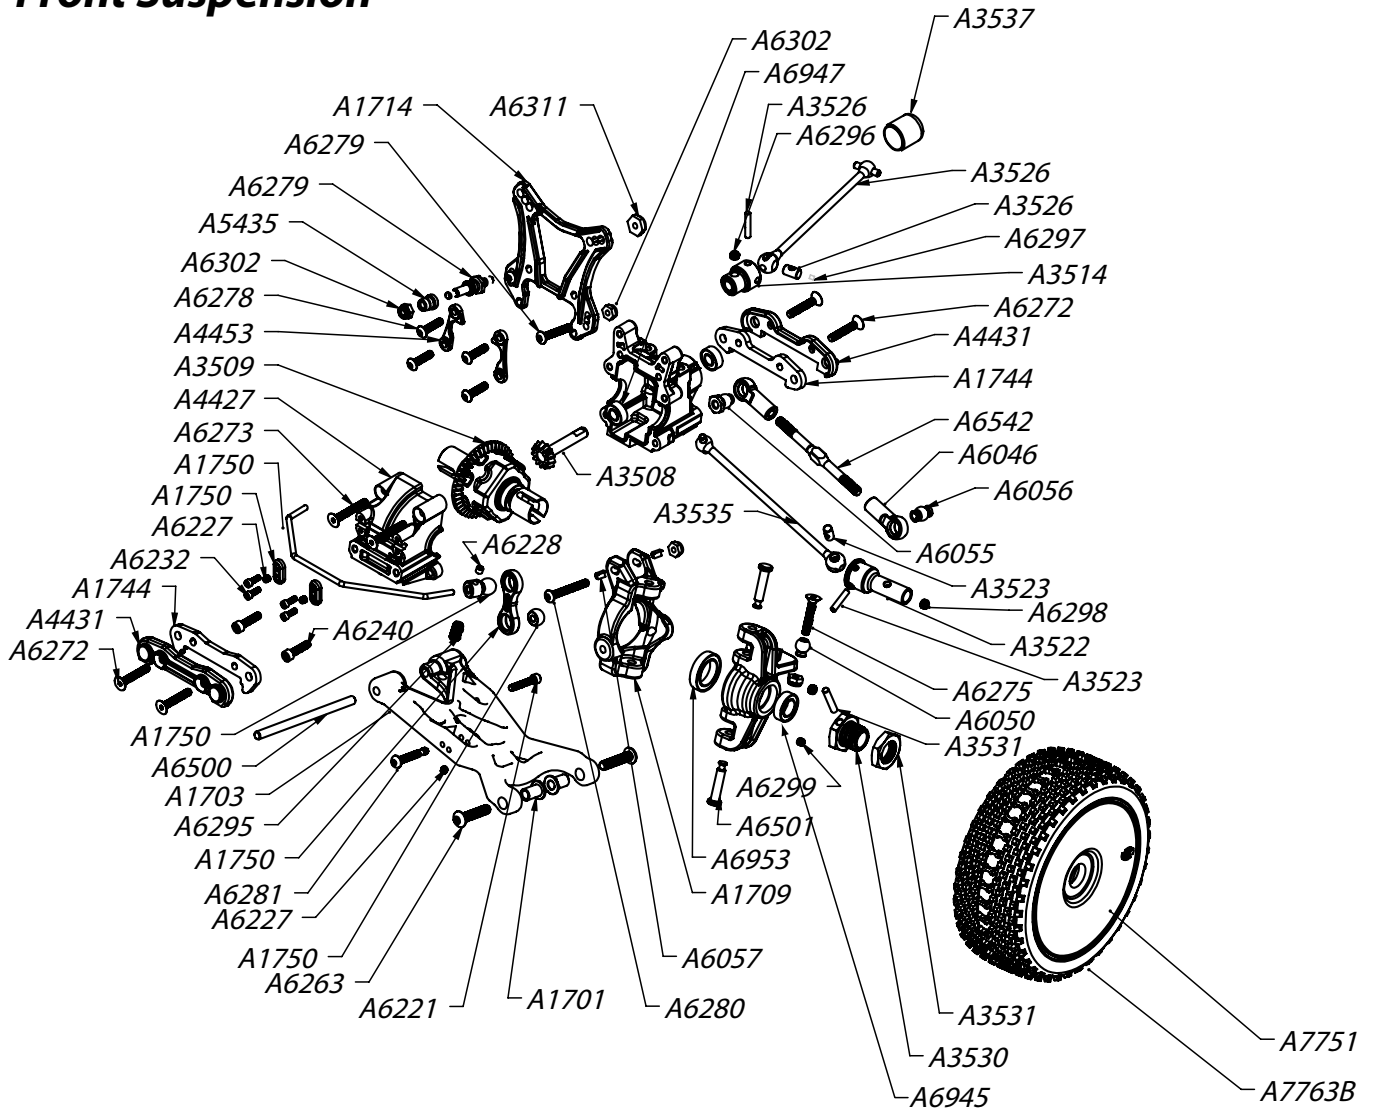

Front Suspension

LOSA4452 Gearbox Shims: 8B 2.0.....	\$3.99
LOSA4453 Chassis Spacer/Cap Set: 8B 2.0	\$4.99
LOSA5401 15mm Shock Body 42.6mm.....	\$29.99
LOSA5403 15mm Shock Body 50.5mm.....	\$29.99
LOSA5411 15mm Shock Shaft 4x50mm.....	\$9.99
LOSA5413 15mm Shock Shaft 4x57mm.....	\$9.99
LOSA5419 15mm Shock Tool Set.....	\$5.99
LOSA5420 15mm Shock Caps Top - 2.....	\$17.99
LOSA5421 15mm Shock Caps Bottom - 2.....	\$10.99
LOSA5424 15mm Shock Adjuster Nuts - 4	\$19.99
LOSA5426 15mm Shock Boot Set 4	\$6.99
LOSA5429 Shock O-ring Set.....	\$3.99
LOSA5430 15mm Shock Bladders 4.....	\$4.99
LOSA5435 15mm Shock Ends, Cups & Bushings: 8B 2.0.....	\$8.99
LOSA5438 Shock Stand Offs.....	\$11.99
LOSA5440 15mm Shock Piston & Guide Set -2	\$8.99
LOSA5451 15mm Springs 2.3" x 4.4 Rate Silver	\$9.99
LOSA5458 15mm Springs 3.1" x 3.1 Rate Green	\$9.99
LOSA6044 HD Rod Ends & Balls.....	\$6.99
LOSA6045HD Steering Link Set: 8B 2.0	\$3.99
LOSA6046 4mm Rod End Set.....	\$3.99
LOSA6050 Steering Ball Set 6.8mm	\$5.99
LOSA6055 Suspension Balls 6.8mm Flanged; 8B 2.0.....	\$8.99
LOSA6056 Suspension Balls 6.8mm: 8B 2.0.....	\$6.99
LOSA6057 Inserts, CamberStandOffs:8B,2.0	\$7.99
LOSA6109 5mm E-Clips	\$1.99
LOSA6204 4-40 x 1/2" Caphead Screws (10).....	\$1.99
LOSA6206 4-40 x 3/8" Caphead Screws (10).....	\$1.99
LOSA6215 #4 Narrow Washers.....	\$1.99
LOSA6221 4-40 x 5/8" Caphead Screws (10).....	\$1.99