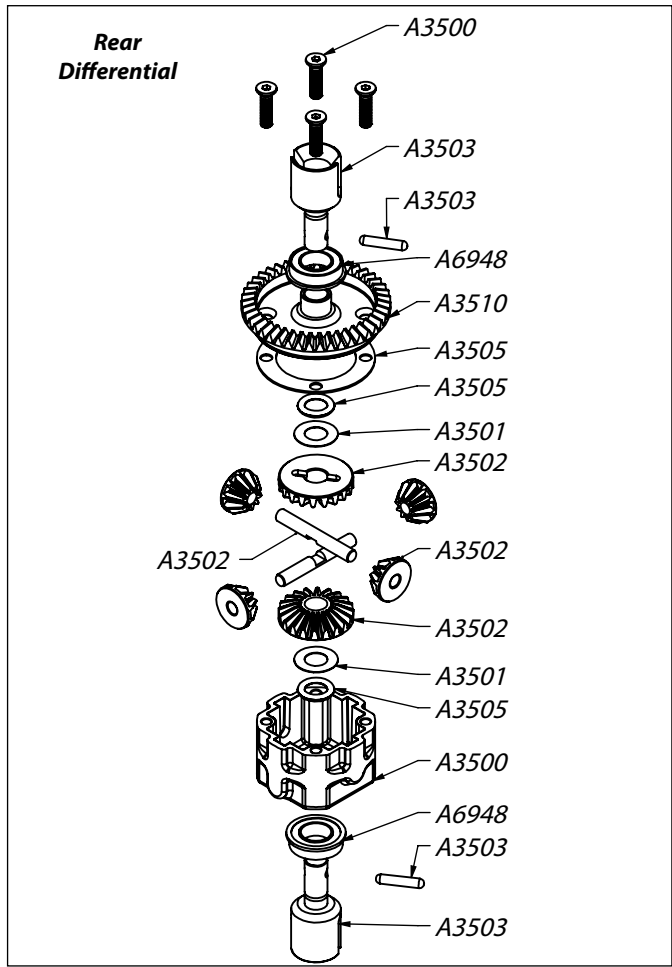

LOSA6227 4-40 Hardened Set Screws.....	\$2.49
LOSA6228 5-40 Hardened Set Screws.....	\$2.49
LOSA6232 2-56 x 1/4" Caphead Screws (10).....	\$4.99
LOSA6240 5-40 x 1/2" Caphead Screws (10).....	\$2.99
LOSA6254 2-56 x 1/2" Caphead Screws (10).....	\$2.99
LOSA6249 4-40 X .150" Flt HeadSocket(10).....	\$4.99
LOSA6255 2-56 x 1/4" Button Head Screws (10).....	\$2.99
LOSA6256 4-40 x 1/2" Button Head Screws (10).....	\$1.99
LOSA6262 8-32 x 1/2" FH Screws (10).....	\$2.99
LOSA6263 8-32 x 3/4" BH Screws (10).....	\$2.99
LOSA6264 8-32 x 3/8" FH Screws (10).....	\$2.99
LOSA6270 5-40 x 3/8" FH Screws (10).....	\$2.99
LOSA6271 5-40 x 1/2" FH Screws (10).....	\$2.99
LOSA6272 5-40 x 3/4" FH Screws (10).....	\$3.99
LOSA6273 5-40 x 7/8" FH Screws (4).....	\$3.50
LOSA6274 5-40 x 1" FH Screws (2).....	\$4.49
LOSA6275 5-40 X 5/8" Flat HeadScrews(10)	\$3.99
LOSA6277 5-40 x 3/8" BH Screws (8).....	\$4.49
LOSA6278 5-40 x 1/2" BH Screws (8).....	\$4.49
LOSA6279 5-40 x 3/4" BH Screws (8).....	\$4.49
LOSA6280 5-40 x 1" BH Screws (4).....	\$2.99
LOSA6281 5-40x20mm ButtonHeadScrews(10).....	\$5.99
LOSA6295 10-32 x 3/8" Oval Point Set Screws (4).....	\$3.49
LOSA6296 8-32 x 1/8" Flat Point Set Screws (8)	\$3.49
LOSA6297 5-40 x 1/8" Flat Point Set Screws (8)	\$2.99
LOSA6298 8-32 x 1/8" Cup Point Set Screws (8)	\$2.99
LOSA6299 5-40 x 1/8" Cup Point Set Screws (8)	\$2.99
LOSA6302 5-40 Lock Nuts - Steel	\$1.99
LOSA6306 4-40 Aluminum Mini Nuts.....	\$4.99
LOSA6311 8-32 Steel Lock Nuts (10)	\$2.49