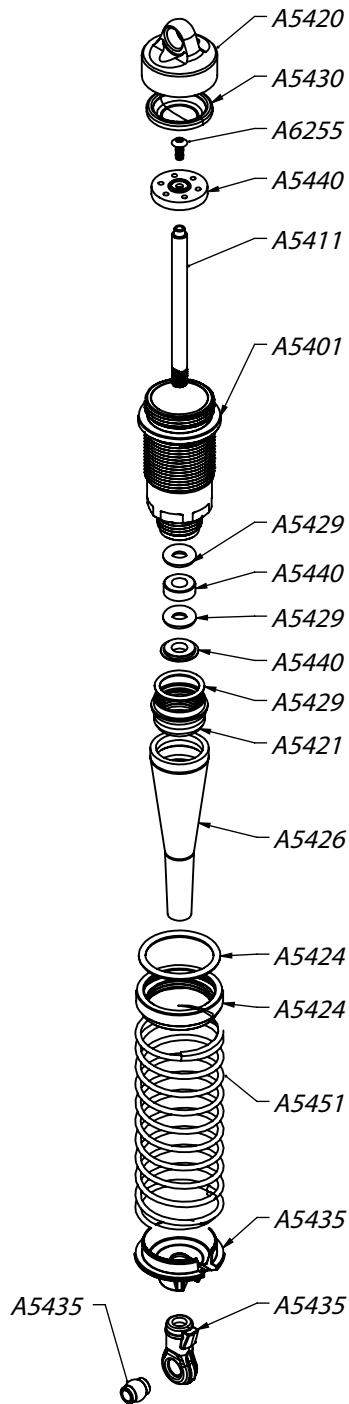

Front Shock Assembly