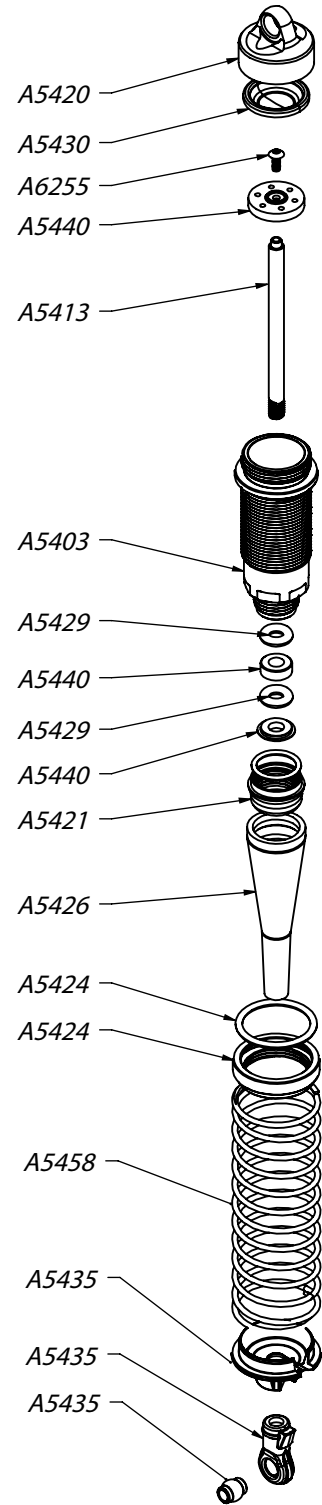

Rear Shock Assembly