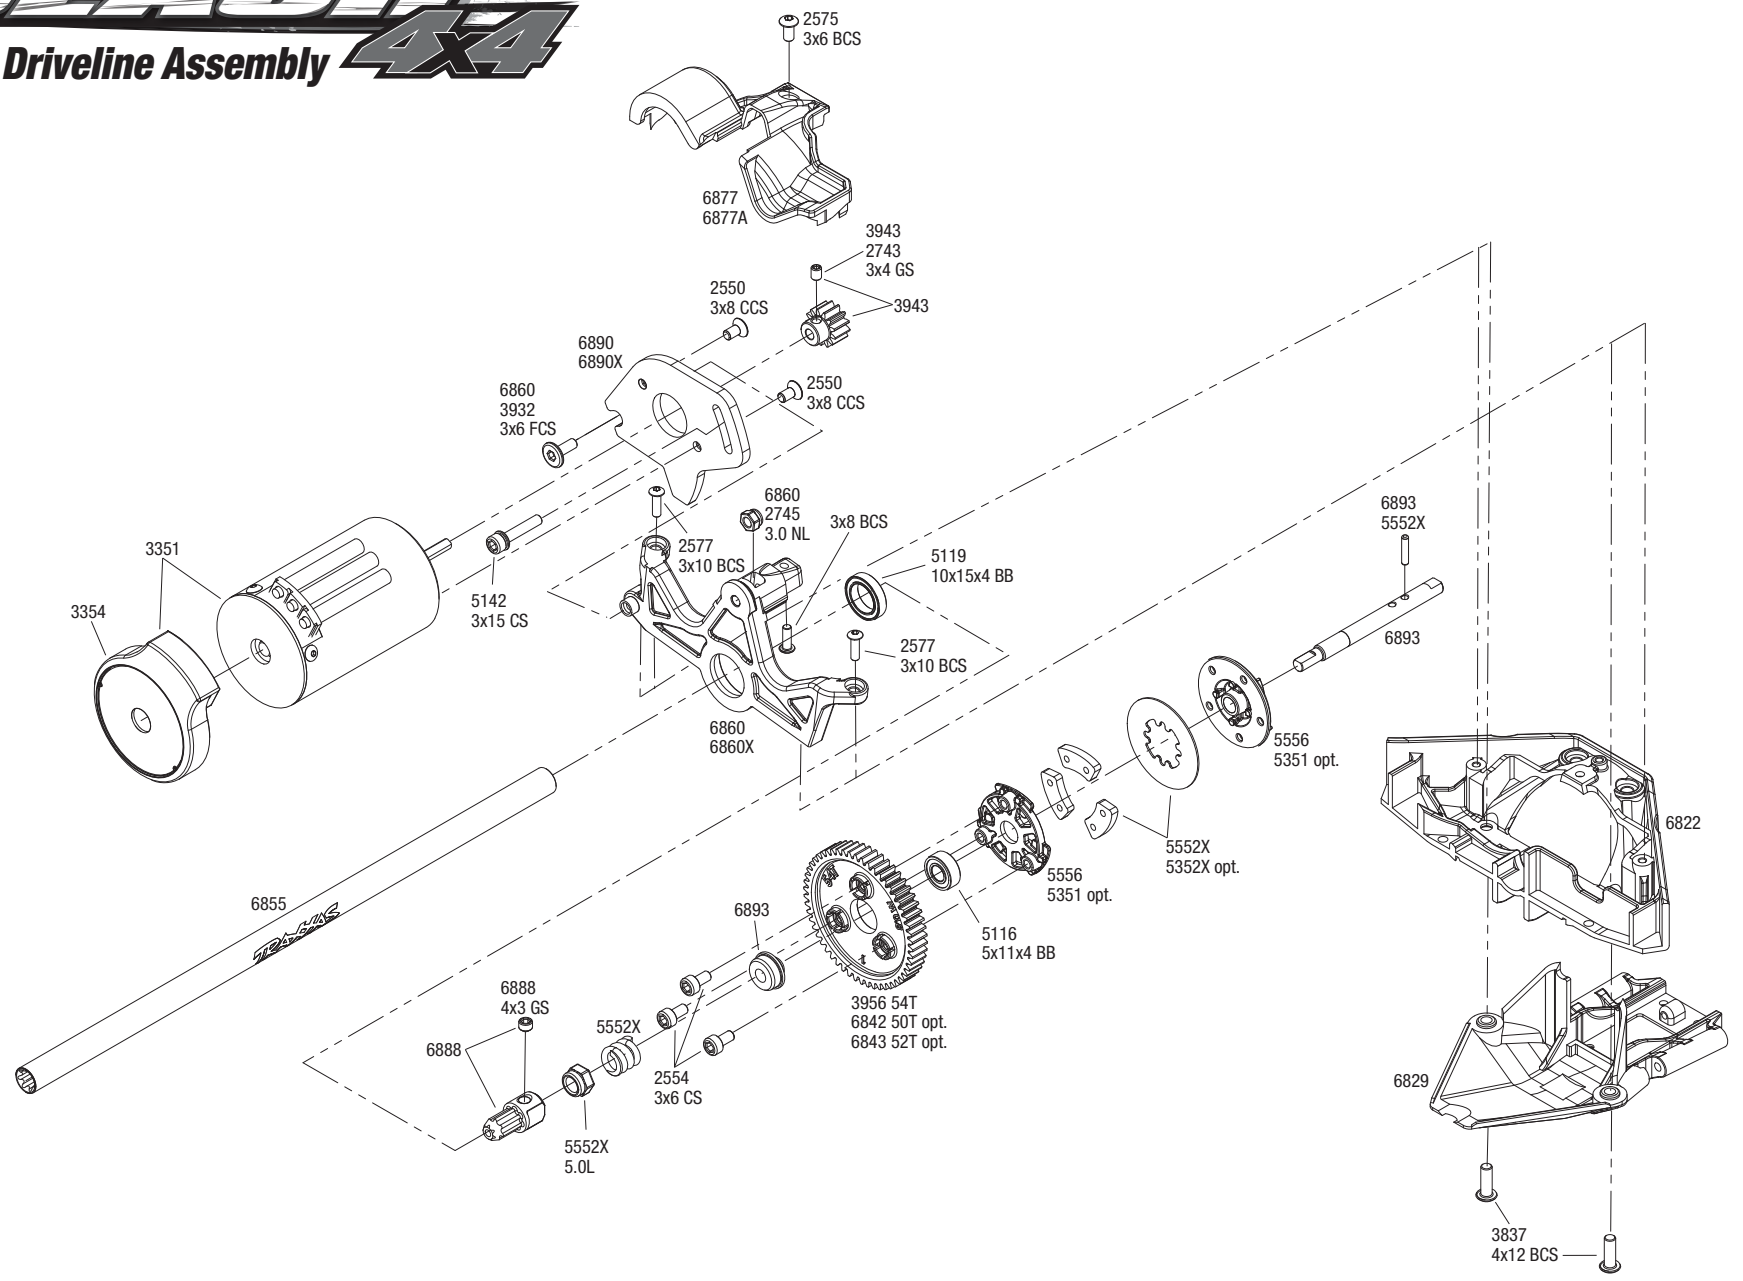

SLASH

Center Driveline Assembly 4x4

See Parts List for a complete listing of optional accessories.

REV 091109-R00
 Specifications on this page are subject to change without notice.
 Every attempt has been made to ensure the accuracy of this drawing, however Traxxas cannot be held responsible for typographical or other errors.