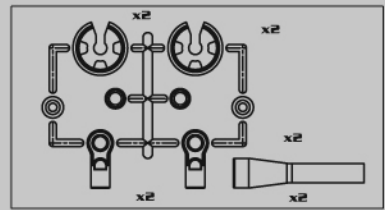

BD2201 16mm Front Shock Al(Silver)