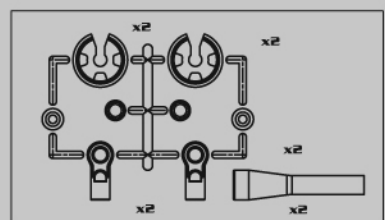

BD2202 16mm Rear Shock Al(Silver)