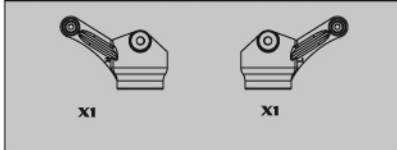

BD2016 Steering Arms(Casting)