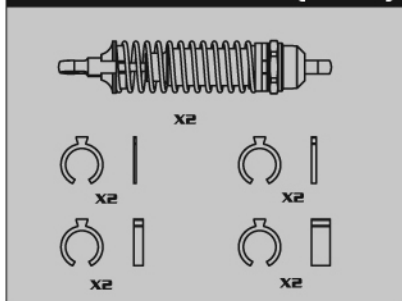

BG2014 Front Shock (Plastic)