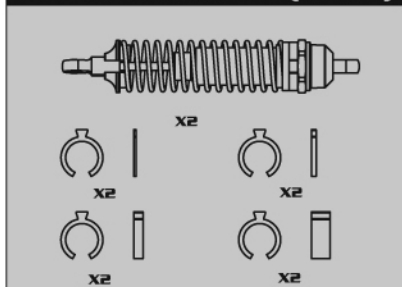

X10

BD8E Spare Part List

BG2013 12T Pinion Gear(5.0mm)

BG2014 Front Shock (Plastic)

BG2015 Rear Shock (Plastic)

MN2053 Anti-roll-bar ball end

MN2054 Anti-roll -bar Front

MN2055 Anti-roll -bar Rear