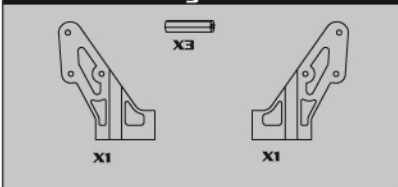

BD2051 Steel Diff Pinion Gear

BD2059 Center Bulkhead

BD2060 Center Bulkhead Inserts

BD2062 Servo Horns 23T

BD2063 Servo Horns 25T

BD2064 Wing Mount Posts L/R

BD2065 Antenna Pipe

BD2074 Front Lower Suspension Mounts (Plastic)