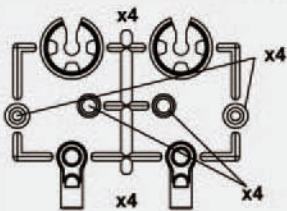

NRT-3 PRO AND RTR PARTS LIST

BB2157 16mm rear shock body/cover set

BB2162 16mm shock piston 1.4

BB2163 16mm shock piston 1.3

BB2164 16mm shock plastic set

BB2165 16mm Shock Bladder

BB2166 inside spacer/o-ring set