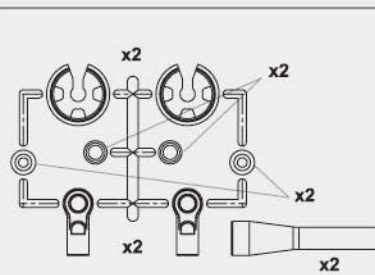

BB2087 Dust cover set

BB2089 Shock shaft front

BB2090 Shock shaft rear

BB2154 16mm shock set (front)

BB2091 Shock holder Nuts

BB2092 Ø6.8 Ball for Shock Mount

BB2155 16mm shock set (rear)

BB2156 16mm front shock body/cover set