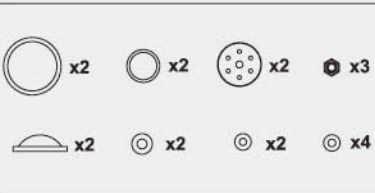

BB2087 Dust cover set

BB2089 Shock shaft front

BB2090 Shock shaft rear

BB2154 16mm shock set (front)

BB2091 Shock holder Nuts

BB2092 Ø6.8 Ball for Shock Mount

BB2155 16mm shock set (rear)

BB2156 16mm front shock body/cover set