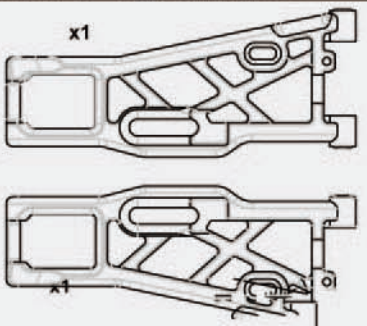

BB2181 16mm Rear shock spring (red / soft)

MH2001 Steel diff ring gear

MH2002 Steel spur gear 54th

MH2003 Turnbuckle

MH2004 Center bulkhead

MH2005 F/R Brake Actuator

MH2006 Front upper Arms

MH2007 Front lower Arms