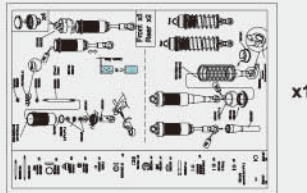

BB2087 Dust cover set

BB2089 Shock shaft front

BB2090 Shock shaft rear

BB2154 16mm shock set (front)

BB2091 Shock holder Nuts

BB2092 Ø6.8 Ball for Shock Mount

BB2155 16mm shock set (rear)

BB2156 16mm front shock body/cover set