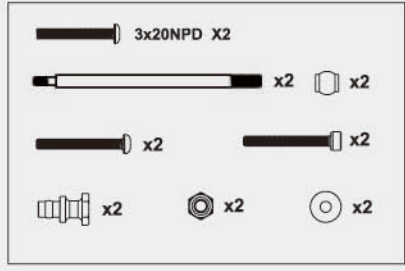

BB2087 Dust cover set

BB2089 Shock shaft front

BB2090 Shock shaft rear

BB2154 16mm shock set (front)

BB2091 Shock holder Nuts

BB2092 Ø6.8 Ball for Shock Mount

BB2155 16mm shock set (rear)

BB2156 16mm front shock body/cover set