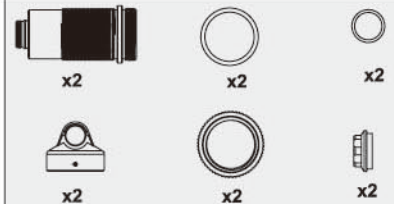

BB2087 Dust cover set

BB2089 Shock shaft front

BB2090 Shock shaft rear

BB2154 16mm shock set (front)

BB2091 Shock holder Nuts

BB2092 Ø6.8 Ball for Shock Mount

BB2155 16mm shock set (rear)

BB2156 16mm front shock body/cover set