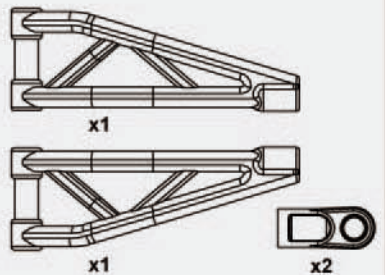

BB2181 16mm Rear shock spring (red / soft)

MH2001 Steel diff ring gear

MH2002 Steel spur gear 54th

MH2003 Turnbuckle

MH2004 Center bulkhead

MH2005 F/R Brake Actuator

MH2006 Front upper Arms

MH2007 Front lower Arms