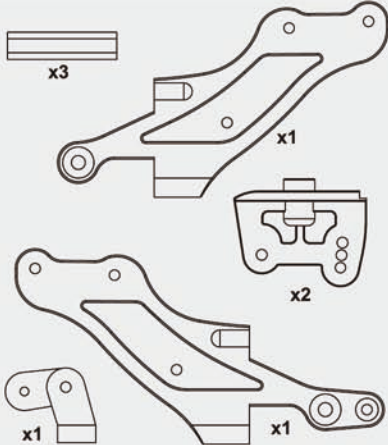

BB2041 Anti-roll-bar front (2.5)

BB2043 Steering Arms(Casting)

BB2066 Upper Rear Tie-rod

NRT-3 PRO AND RTR PARTS LIST

BB2046 Front lower suspension pins(short)

x4 x8

BB2047 Rear lower suspension pins(short)

x4 x8

BB2048 Front/Rear lower suspension pins

x4 x8

BB2049 ø6.8 Ball for Front Upper Arms

x2

BB2050 Steering Ball Sets

x2 x2 x2

x2 x2

BB2051 Rear hub carrier

x1 x1 x2

BB2052 Upper rear Tie-Rod End

x2 x2

BB2033 Front lower suspension mount (rear)

x1

BB2054 Wing mount posts L/R

x3 x1 x2 x1 x1

BB2058 6061 Rear lower suspension mount (front)

x1

BB2059 7075 Rear lower suspension mount (front)

x1

BB2060 6061 Wing support post

x3

BB2061 Rear lower suspension mount (rear) 3

x1 x1 x1 x1 x1