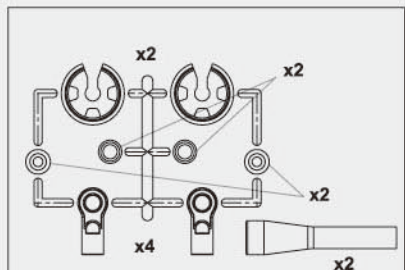

BB2087 Dust cover set

BB2089 Shock shaft front

BB2090 Shock shaft rear

BB2154 16mm shock set (front)

BB2091 Shock holder Nuts

BB2092 Ø6.8 Ball for Shock Mount

BB2155 16mm shock set (rear)

BB2156 16mm front shock body/cover set