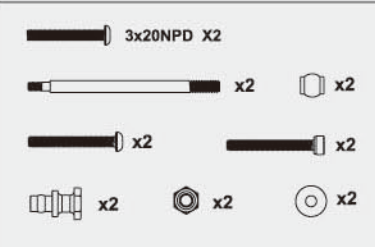

BB2087 Dust cover set

BB2089 Shock shaft front

BB2090 Shock shaft rear

BB2154 16mm shock set (front)

BB2091 Shock holder Nuts

BB2092 Ø6.8 Ball for Shock Mount

BB2155 16mm shock set (rear)

BB2156 16mm front shock body/cover set