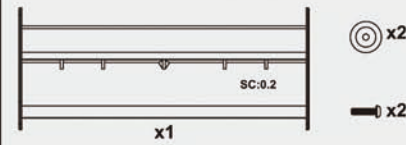

BB2110 Fly Wheel

BB2104 Snow-white Rear Wing

BB2105 Fluorescent-yellow Rear Wing

BB2106 Fluorescent-orange Rear Wing

BB2107 Snow-white Rear Wing

BB2108 Fluorescent-yellow Rear Wing

BB2109 Fluorescent-orange Rear Wing