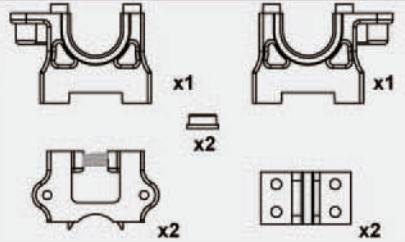

BB2181 16mm Rear shock spring (red / soft)

MH2001 Steel diff ring gear

MH2002 Steel spur gear 54th

MH2003 Turnbuckle

MH2004 Center bulkhead

MH2005 F/R Brake Actuator

MH2006 Front upper Arms

MH2007 Front lower Arms