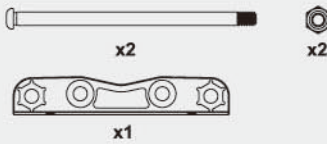

BB2144 Front lower suspension pins (Long) set