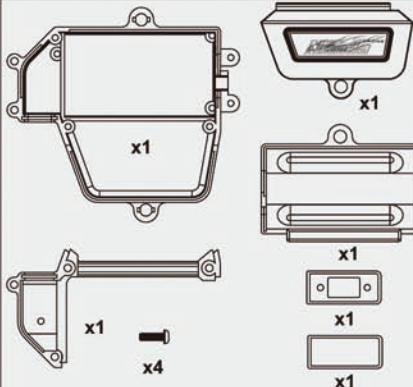

BB2073 Radio Box

x1 x1 x1 x1 x1 x1 x4

WT0040 Body Clips

x6

CH0006 Antenna pipe

x1

BB2077 Throttle and brake linkage

x1 x1

x1 x1

x1 x3

x1 x3 (1.0) x2

x2 x3 (2.0) x2

x2 x6 x1

BB2078 6061 Radio Tray Post

x2