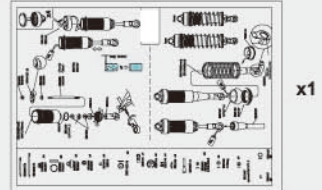

BB2087 Dust cover set

BB2089 Shock shaft front

BB2090 Shock shaft rear

BB2154 16mm shock set (front)

BB2091 Shock holder Nuts

BB2092 Ø6.8 Ball for Shock Mount

BB2155 16mm shock set (rear)

BB2156 16mm front shock body/cover set