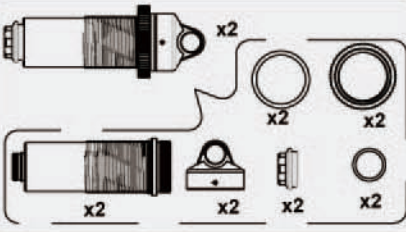

NRT-3 PRO AND RTR PARTS LIST

BB2157 16mm rear shock body/cover set