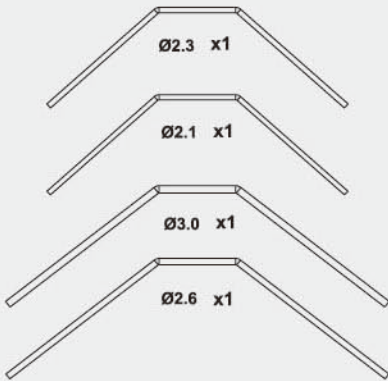

NRT-3 PRO AND RTR PARTS LIST

BB2140 Brake Disk(FRP)

BB2141 Anti-roll-bar Front/rear(2.1,2.3,2.6,3.0)