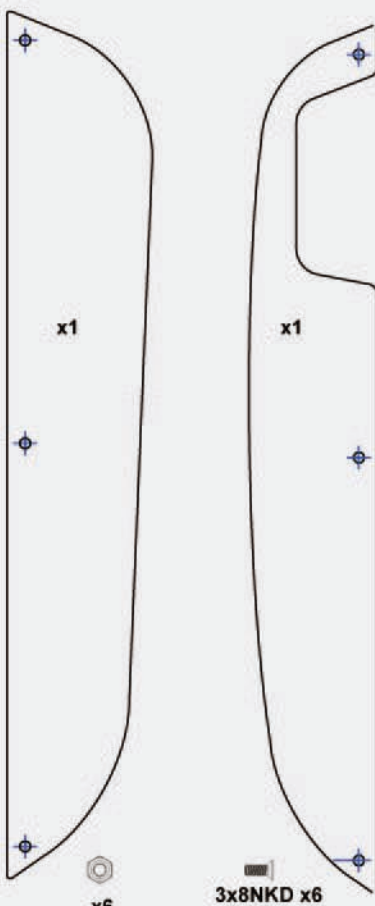

MH2036 Splash guards L/R (Carbon Fiber Radio)