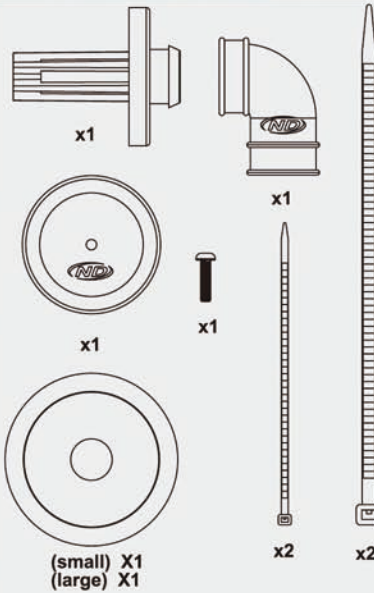

EN0003 Clutch Shoes

EN0006 Clutch Bell 13th

EN0005 Center lock Nut for clutch

NP0090 Flange Bearing

BB2114 Engine Mount Retainers

BB2116 Air Filter Set

BB2117 Foam Air Filter (Small and big)

BB2123 Carbon fiber center diff brace(blue)