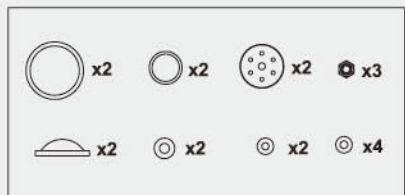

BB2087 Dust cover set

BB2089 Shock shaft front

BB2090 Shock shaft rear

BB2154 16mm shock set (front)

BB2091 Shock holder Nuts

BB2092 Ø6.8 Ball for Shock Mount

BB2155 16mm shock set (rear)

BB2156 16mm front shock body/cover set