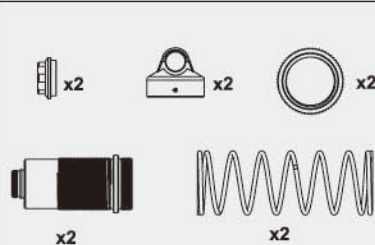

BB2087 Dust cover set

BB2089 Shock shaft front

BB2090 Shock shaft rear

BB2154 16mm shock set (front)

BB2091 Shock holder Nuts

BB2092 Ø6.8 Ball for Shock Mount

BB2155 16mm shock set (rear)

BB2156 16mm front shock body/cover set