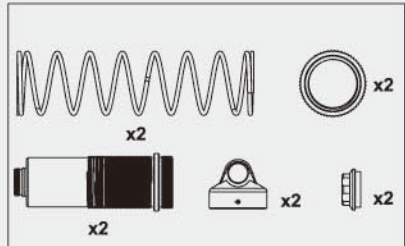

BB2087 Dust cover set

BB2089 Shock shaft front

BB2090 Shock shaft rear

BB2154 16mm shock set (front)

BB2091 Shock holder Nuts

BB2092 Ø6.8 Ball for Shock Mount

BB2155 16mm shock set (rear)

BB2156 16mm front shock body/cover set