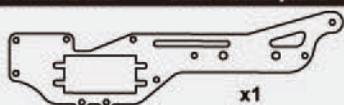

NRT-3 PRO AND RTR PARTS LIST

MH2030 6061 Radio plate