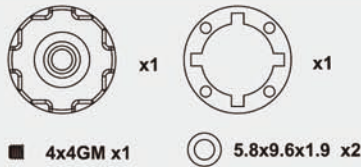

NRT-3 PRO AND RTR PARTS LIST

BB2001 Diff case

BB2003 Diff gear set

BB2005 Diff Outdrives

BB2006 Center Outdrives

BB2007 6061 Steering Rack

BB2008 7075 Steering Rack

BB2009 Steering Bell cranks