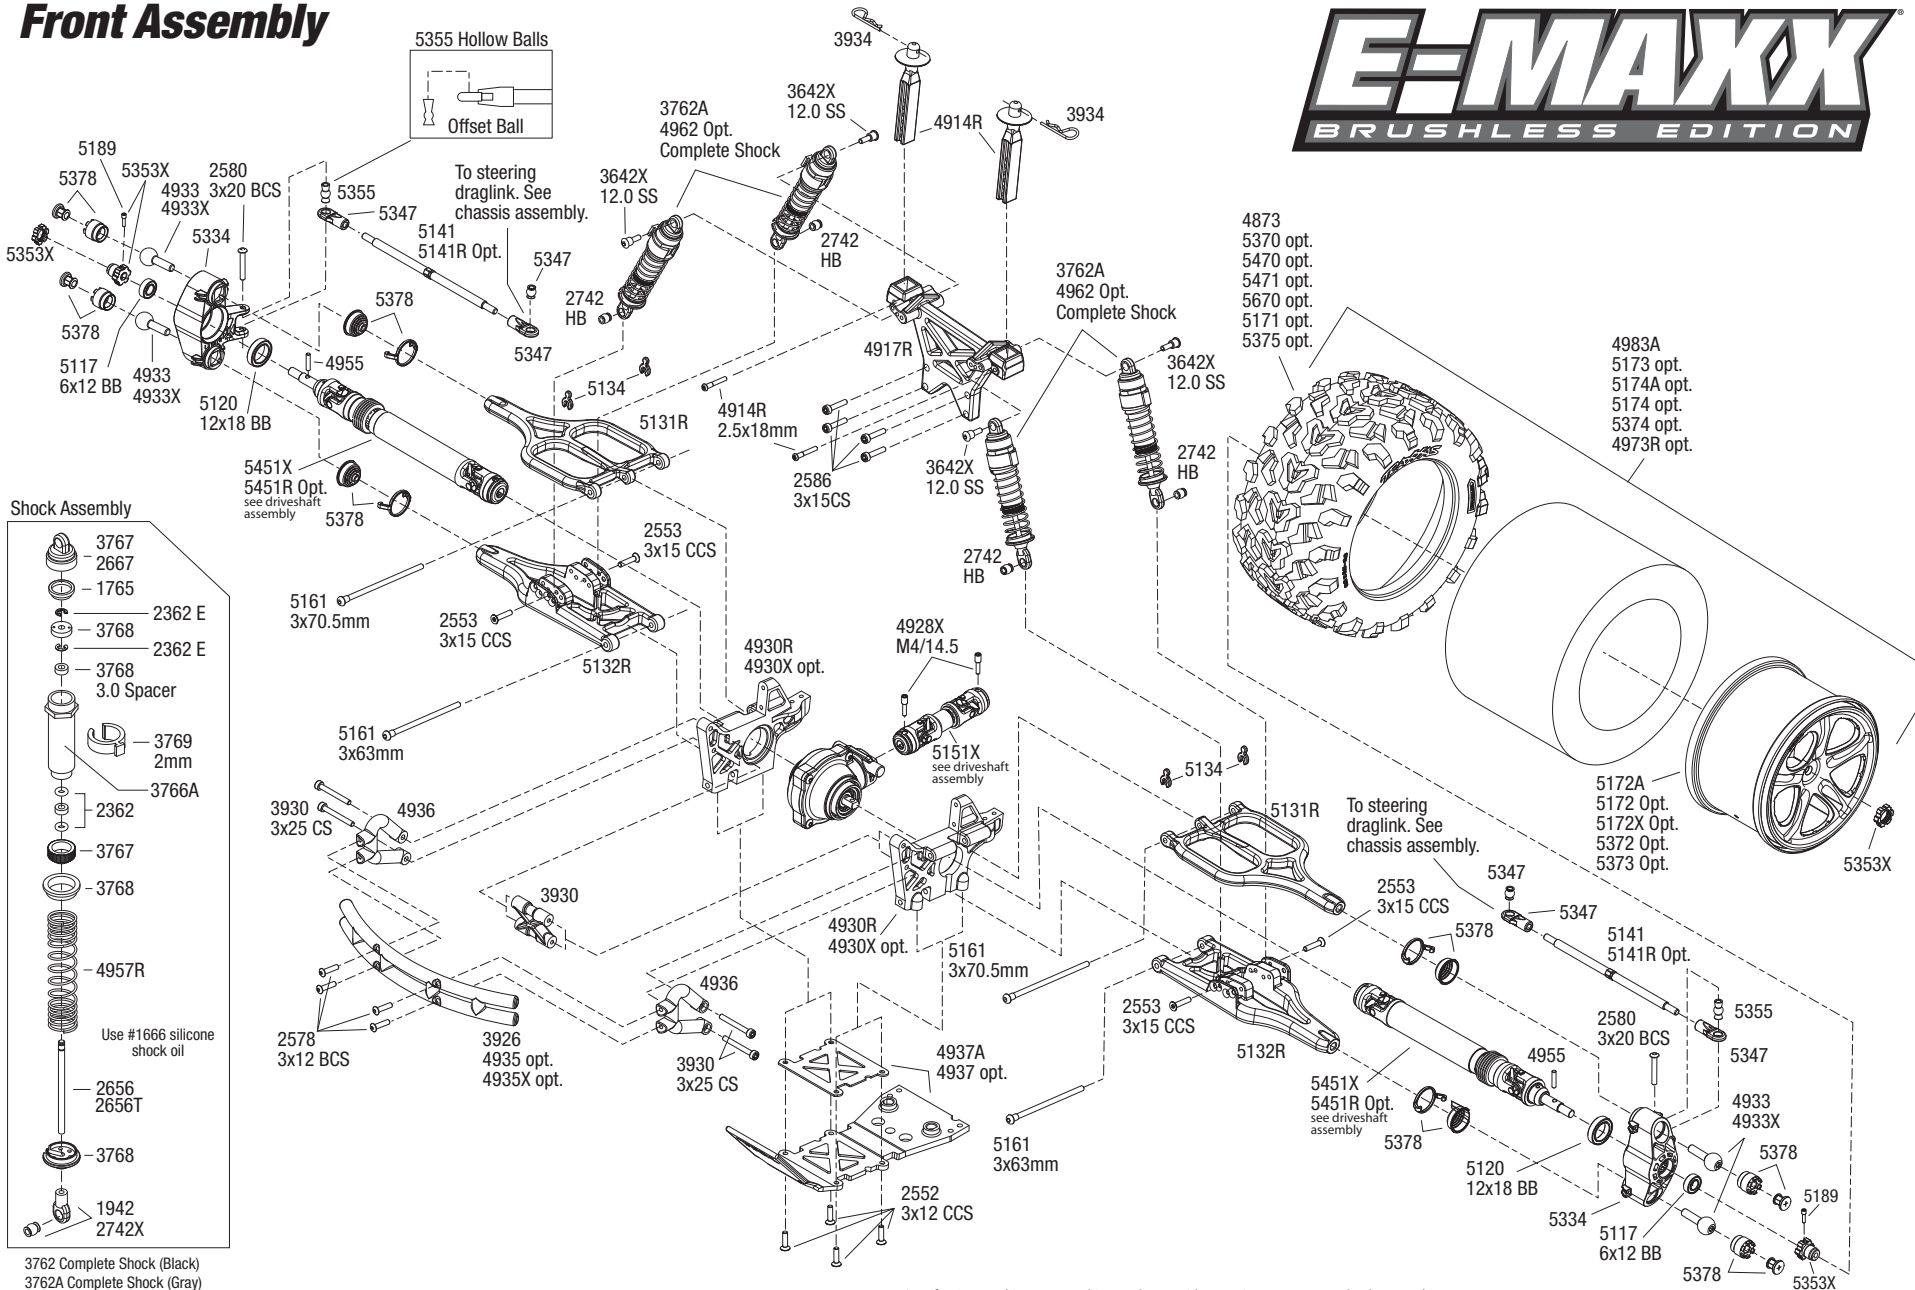

Front Assembly

3762 Complete Shock (Black)
3762A Complete Shock (Gray)
4962 Optional Aluminum Shocks