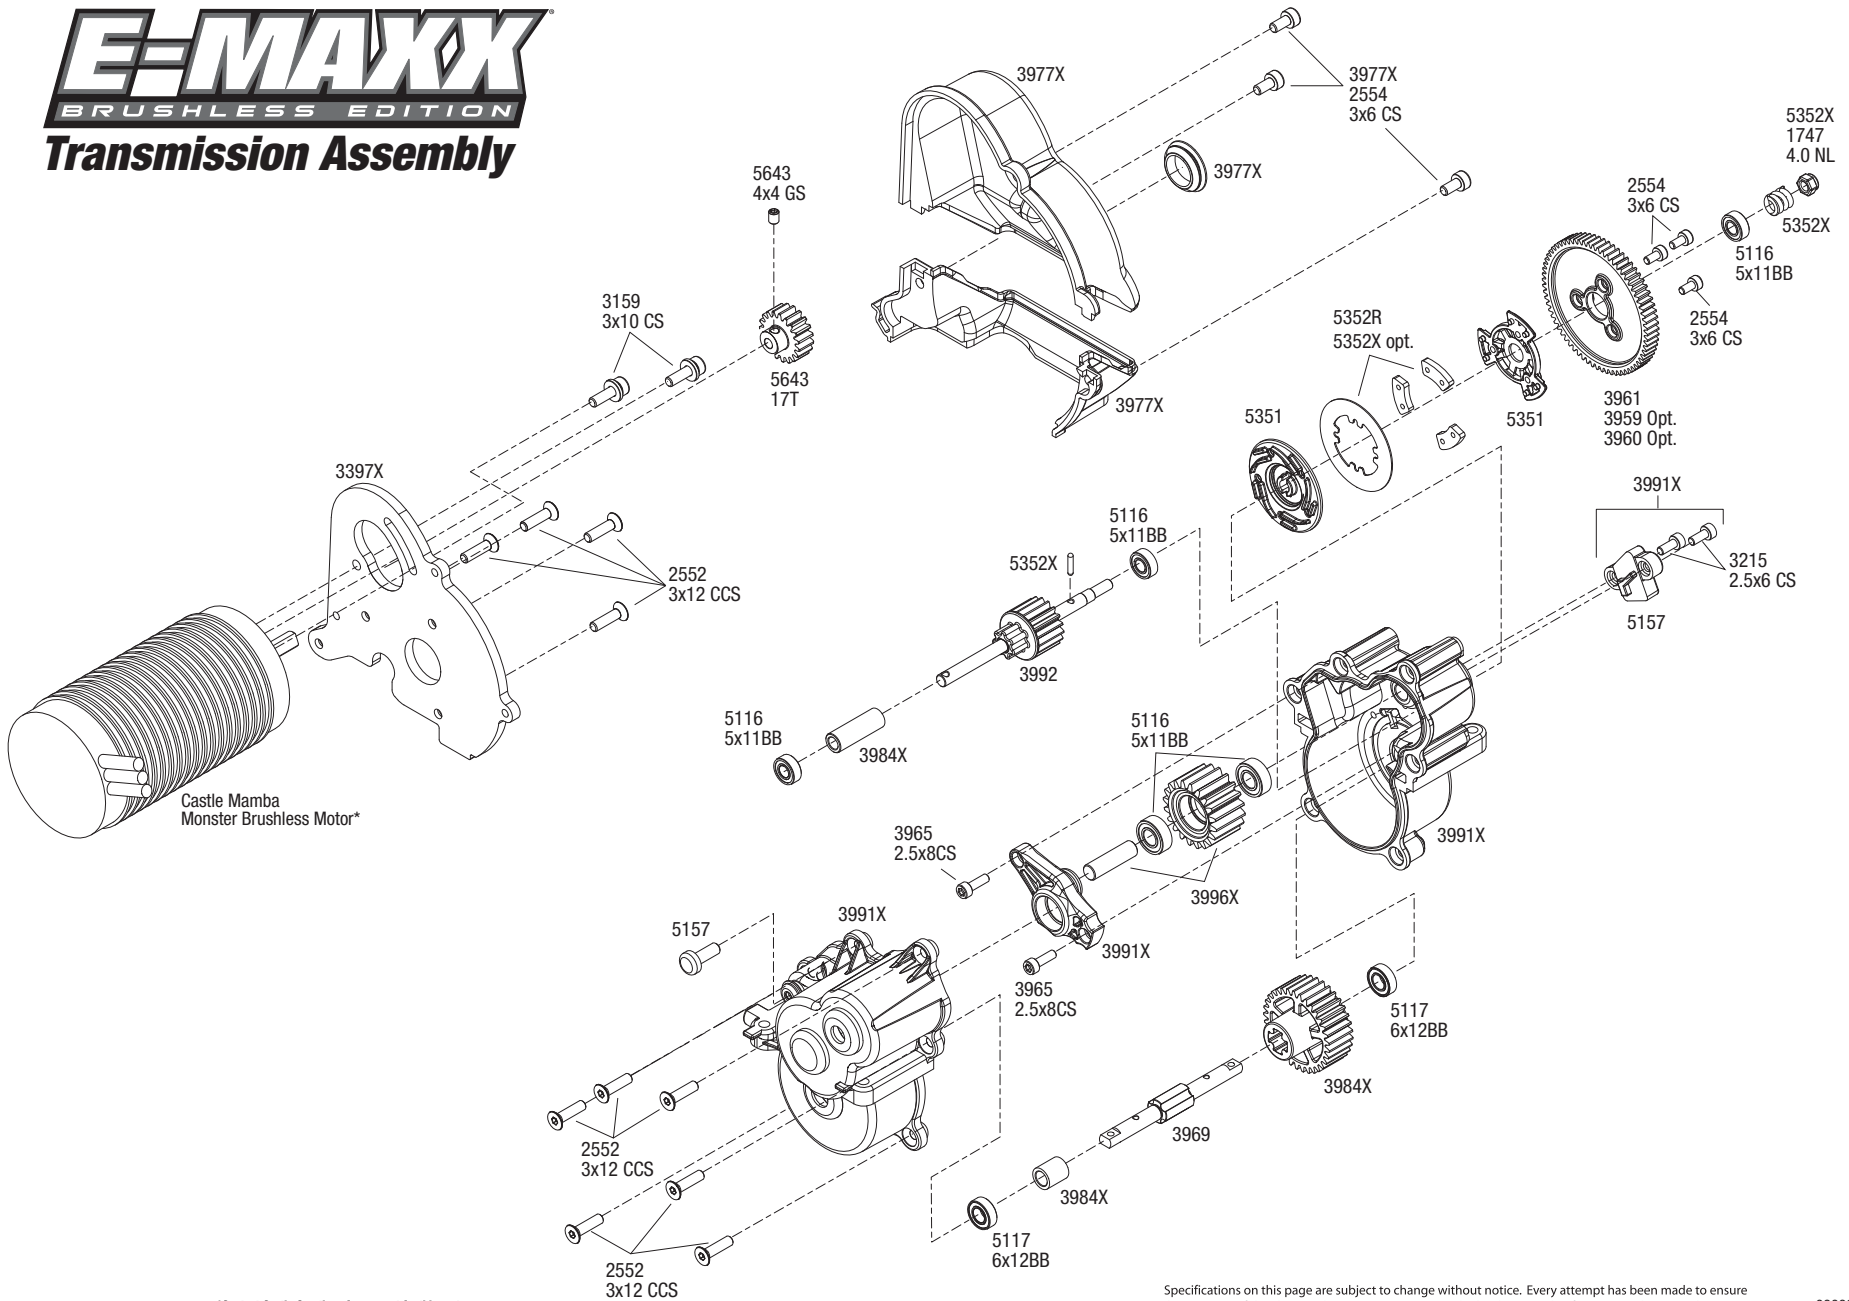

E-MAXX

BRUSHLESS EDITION

Transmission Assembly

Castle Mamba
Monster Brushless Motor*