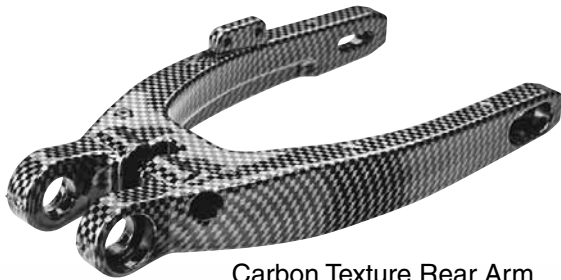

Customize your motorcycle with the LOOK of carbon!

Carbon Texture Rear Arm
DTXC4650

- Carbon Texture Wheel Front (DTXC4651)
- Carbon Texture Wheel Rear (DTXC4652)
- Carbon Texture Shock Body Front (DTXC4653)
- Carbon Texture Brake Disc (DTXC4654)
- Carbon Texture Handlebar/Muffler/Foot Pegs (DTXC4655)
- Carbon Texture Hub Carrier Front (DTXC4656)
- Carbon Texture Battery Case (DTXC4669)

For more optional parts and accessories, contact your hobby dealer or www.duratrax.com