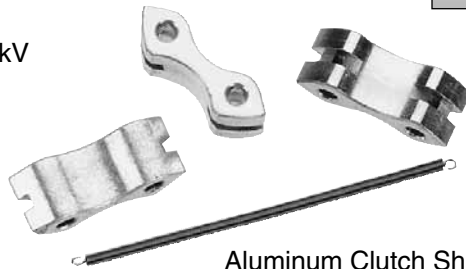

Aluminum Clutch Shoe
DTXC4668