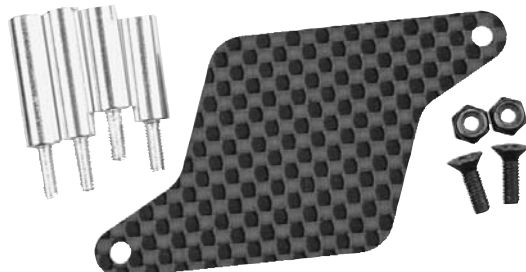

Graphite Steering Servo Hold-Down Set
DTXC8813

For more optional parts and accessories, contact your hobby dealer or www.duratrax.com