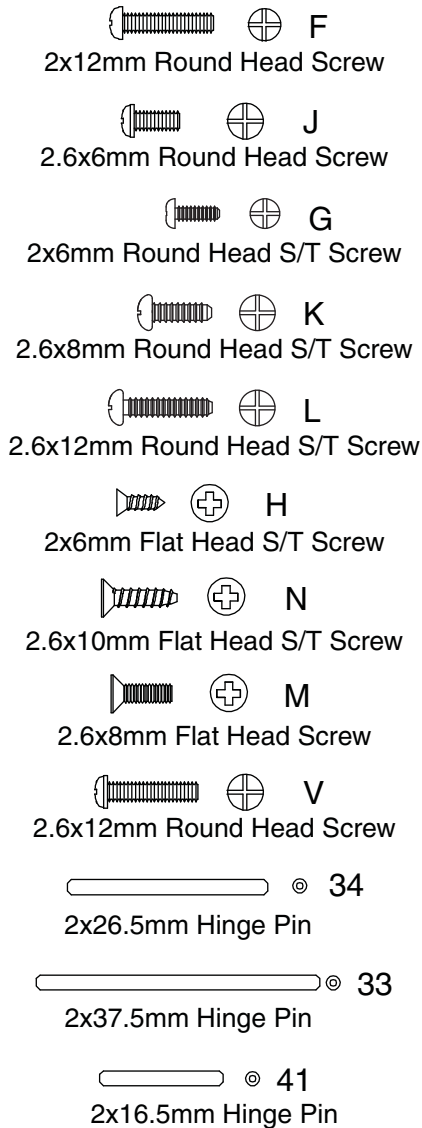

Hardware Chart

Optional Parts

DTXC2193..... 7.2V 6-Cell 1600 mAh NIMH Stick Battery
DTXC6311..... Graphite Battery Strap w/Aluminum Post & Mount
DTXC6588..... Clear/Unpainted Body with Decals
DTXC6599..... Graphite Front Brace
DTXC6975..... Graphite Chassis Conversion Kit
DTXC6996..... Graphite Composite Chassis
DTXC7272..... Steel CV Shaft (2)
DTXC7348..... Ball Differential
DTXC7442..... Graphite Front Differential Cover
DTXC7443..... Graphite Differential Case
DTXC7482..... Graphite Center Drive Shaft
DTXC7489..... Graphite Steering Drag Link
DTXC8058..... Aluminum Rear Hinge Pin Cover
DTXC8059..... Aluminum Rear Hub (2)
DTXC8066..... Aluminum Front Hinge Pin Support
DTXC8279..... Aluminum Motor Heatsink
DTXC8285..... One-Way Front Differential
DTXC8347..... 11 Tooth Pinion Gear
DTXC8348..... 19 Tooth Pinion Gear
DTXC8349..... 13 Tooth Pinion Gear

DTXC8353..... 16 Tooth Pinion Gear
DTXC8359..... 12 Tooth Pinion Gear
DTXC8360..... 15 Tooth Pinion Gear
DTXC8362..... 18 Tooth Pinion Gear
DTXC8363..... 14 Tooth Pinion Gear
DTXC8364..... 20 Tooth Pinion Gear
DTXC8365..... 21 Tooth Pinion Gear
DTXC8813..... Steering Servo Hold-Down Set
DTXC8953..... Shock Spring Soft/White (2)
DTXC8954..... Shock Spring Hard/Green (2)
DTXC8992..... Aluminum Shock Bushing (4)
DTXC8993..... Aluminum Shock Blue (2)
DTXC9280..... Graphite Front Shock Tower
DTXC9281..... Graphite Rear Shock Tower
DTXC9605..... Front Sway Bar Set
DTXC9606..... Rear Sway Bar Set
DTXC9647..... Turnbuckle 3x18mm For Rear Camber (2)
DTXC9648..... Turnbuckle/Tie-Rod (2)
DTXC9864..... Yellow Spoked Wheels (2)