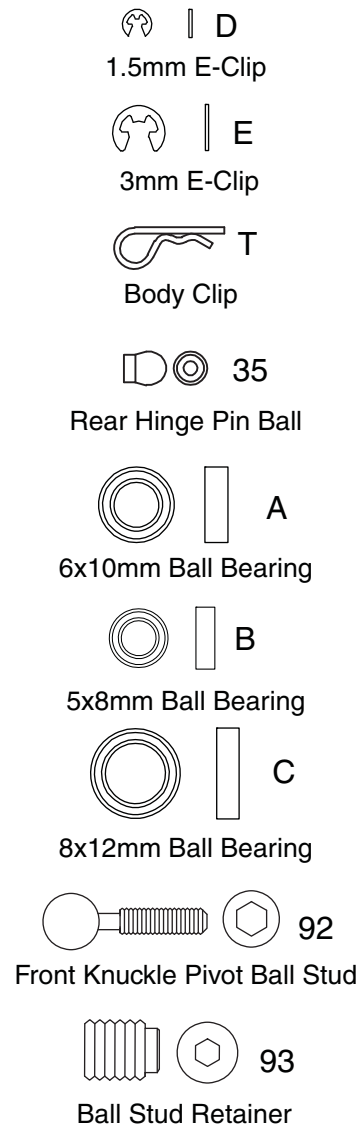

Hardware Chart

Optional Parts

DTXC2193..... 7.2V 6-Cell 1600 mAh NIMH Stick Battery
DTXC6311..... Graphite Battery Strap w/Aluminum Post & Mount
DTXC6588..... Clear/Unpainted Body with Decals
DTXC6599..... Graphite Front Brace
DTXC6975..... Graphite Chassis Conversion Kit
DTXC6996..... Graphite Composite Chassis
DTXC7272..... Steel CV Shaft (2)
DTXC7348..... Ball Differential
DTXC7442..... Graphite Front Differential Cover
DTXC7443..... Graphite Differential Case
DTXC7482..... Graphite Center Drive Shaft
DTXC7489..... Graphite Steering Drag Link
DTXC8058..... Aluminum Rear Hinge Pin Cover
DTXC8059..... Aluminum Rear Hub (2)
DTXC8066..... Aluminum Front Hinge Pin Support
DTXC8279..... Aluminum Motor Heatsink
DTXC8285..... One-Way Front Differential
DTXC8347..... 11 Tooth Pinion Gear
DTXC8348..... 19 Tooth Pinion Gear
DTXC8349..... 13 Tooth Pinion Gear

DTXC8353..... 16 Tooth Pinion Gear
DTXC8359..... 12 Tooth Pinion Gear
DTXC8360..... 15 Tooth Pinion Gear
DTXC8362..... 18 Tooth Pinion Gear
DTXC8363..... 14 Tooth Pinion Gear
DTXC8364..... 20 Tooth Pinion Gear
DTXC8365..... 21 Tooth Pinion Gear
DTXC8813..... Steering Servo Hold-Down Set
DTXC8953..... Shock Spring Soft/White (2)
DTXC8954..... Shock Spring Hard/Green (2)
DTXC8992..... Aluminum Shock Bushing (4)
DTXC8993..... Aluminum Shock Blue (2)
DTXC9280..... Graphite Front Shock Tower
DTXC9281..... Graphite Rear Shock Tower
DTXC9605..... Front Sway Bar Set
DTXC9606..... Rear Sway Bar Set
DTXC9647..... Turnbuckle 3x18mm For Rear Camber (2)
DTXC9648..... Turnbuckle/Tie-Rod (2)
DTXC9864..... Yellow Spoked Wheels (2)