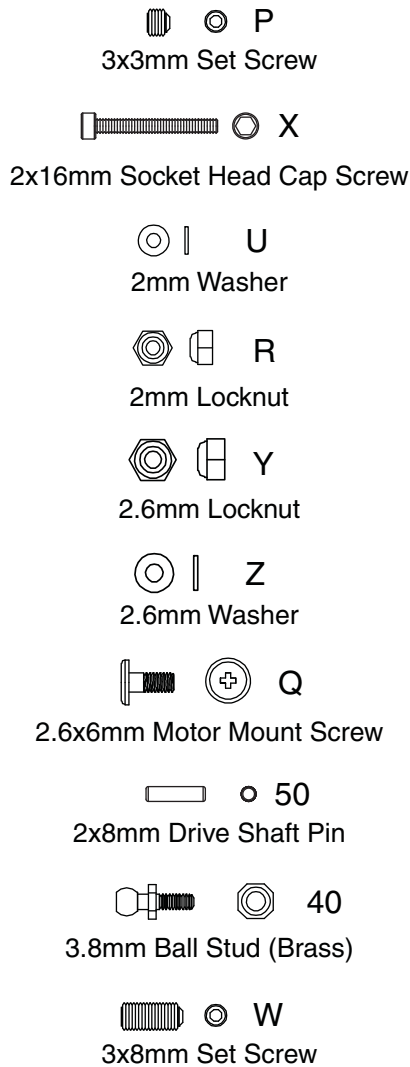

Hardware Chart

Optional Parts

DTXC2193..... 7.2V 6-Cell 1600 mAh NIMH Stick Battery
DTXC6311..... Graphite Battery Strap w/Aluminum Post & Mount
DTXC6588..... Clear/Unpainted Body with Decals
DTXC6599..... Graphite Front Brace
DTXC6975..... Graphite Chassis Conversion Kit
DTXC6996..... Graphite Composite Chassis
DTXC7272..... Steel CV Shaft (2)
DTXC7348..... Ball Differential
DTXC7442..... Graphite Front Differential Cover
DTXC7443..... Graphite Differential Case
DTXC7482..... Graphite Center Drive Shaft
DTXC7489..... Graphite Steering Drag Link
DTXC8058..... Aluminum Rear Hinge Pin Cover
DTXC8059..... Aluminum Rear Hub (2)
DTXC8066..... Aluminum Front Hinge Pin Support
DTXC8279..... Aluminum Motor Heatsink
DTXC8285..... One-Way Front Differential
DTXC8347..... 11 Tooth Pinion Gear
DTXC8348..... 19 Tooth Pinion Gear
DTXC8349..... 13 Tooth Pinion Gear

DTXC8353..... 16 Tooth Pinion Gear
DTXC8359..... 12 Tooth Pinion Gear
DTXC8360..... 15 Tooth Pinion Gear
DTXC8362..... 18 Tooth Pinion Gear
DTXC8363..... 14 Tooth Pinion Gear
DTXC8364..... 20 Tooth Pinion Gear
DTXC8365..... 21 Tooth Pinion Gear
DTXC8813..... Steering Servo Hold-Down Set
DTXC8953..... Shock Spring Soft/White (2)
DTXC8954..... Shock Spring Hard/Green (2)
DTXC8992..... Aluminum Shock Bushing (4)
DTXC8993..... Aluminum Shock Blue (2)
DTXC9280..... Graphite Front Shock Tower
DTXC9281..... Graphite Rear Shock Tower
DTXC9605..... Front Sway Bar Set
DTXC9606..... Rear Sway Bar Set
DTXC9647..... Turnbuckle 3x18mm For Rear Camber (2)
DTXC9648..... Turnbuckle/Tie-Rod (2)
DTXC9864..... Yellow Spoked Wheels (2)