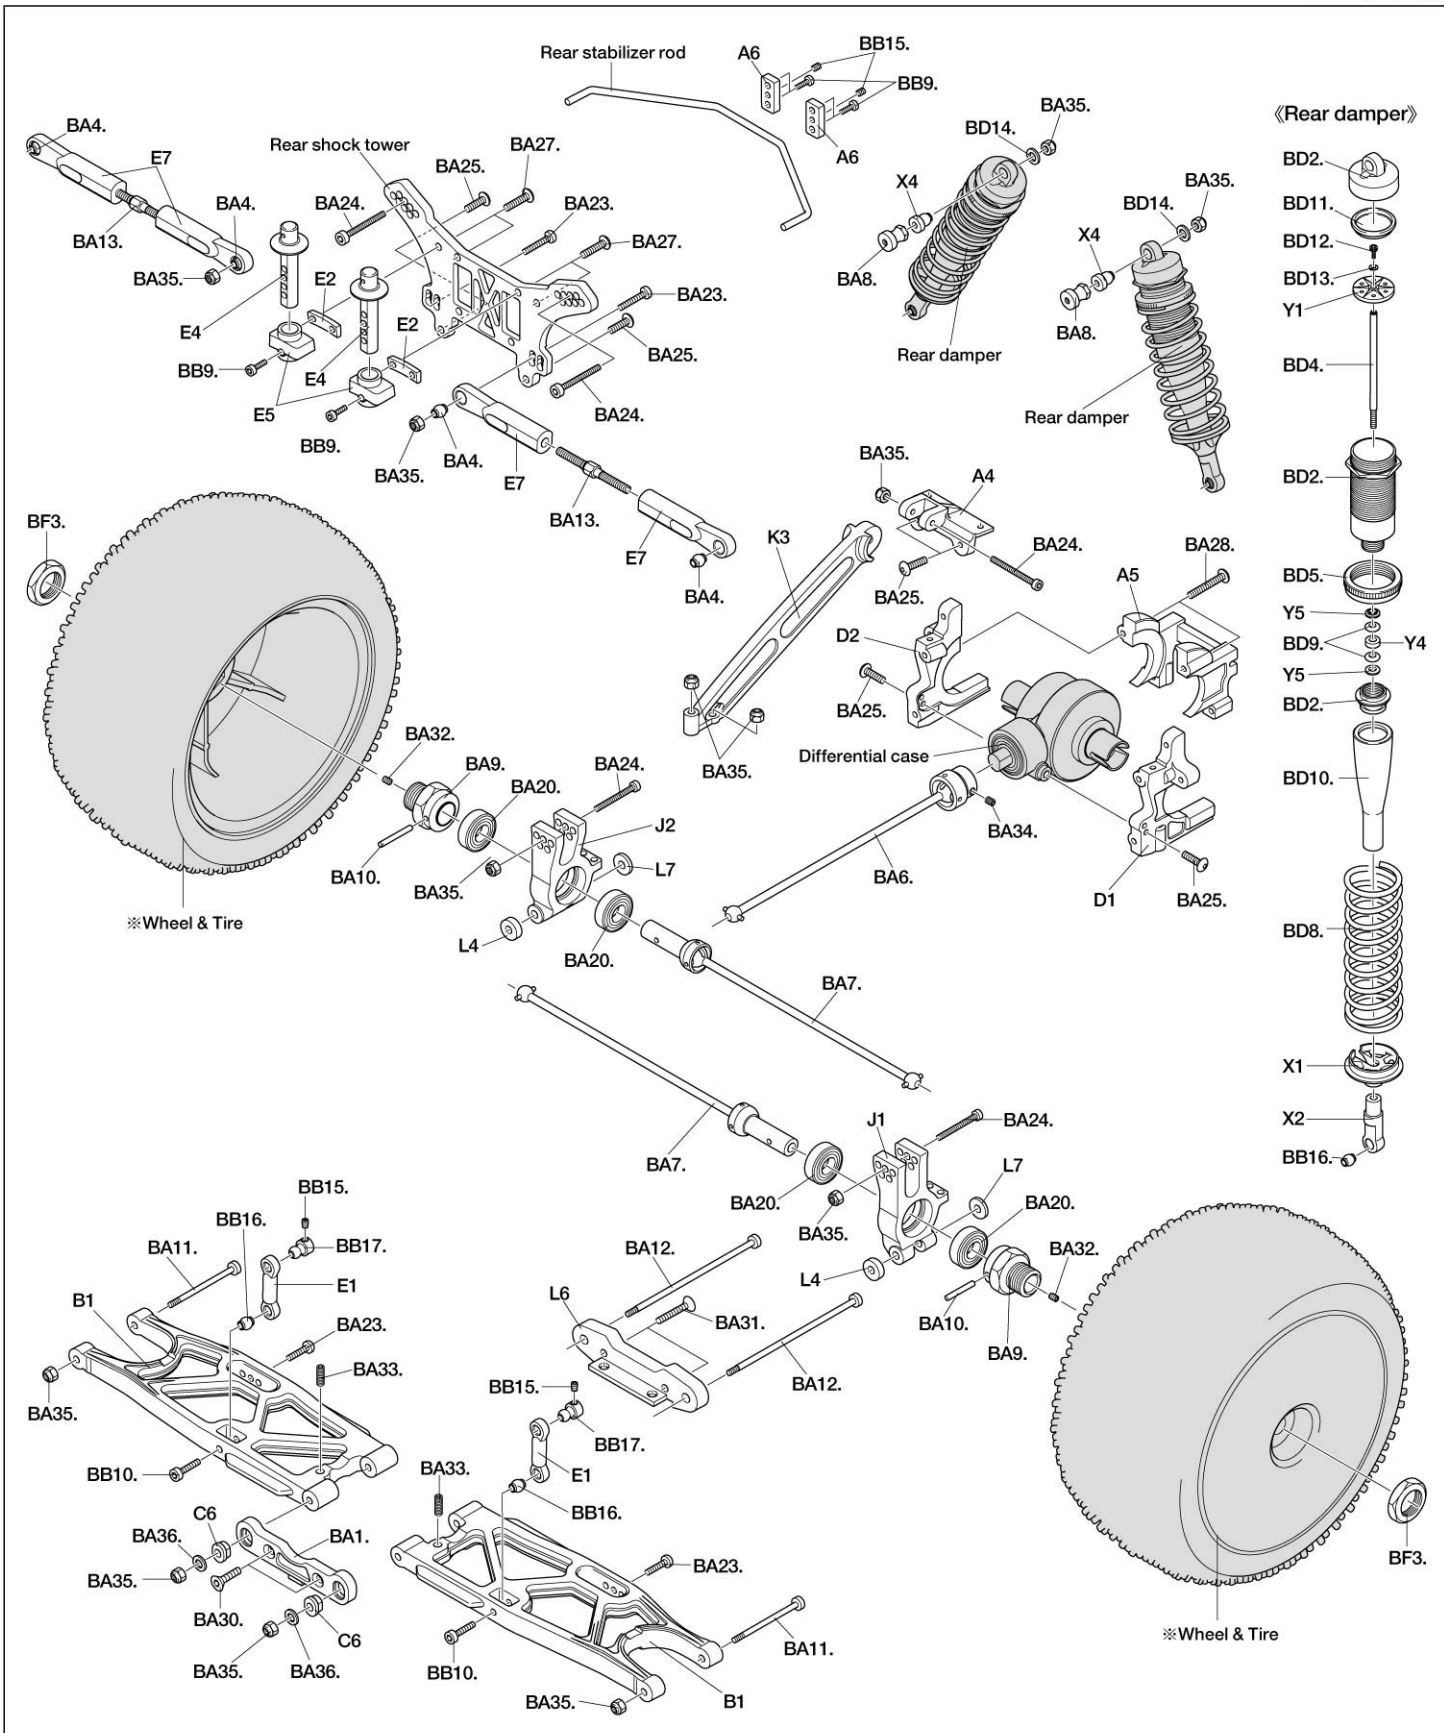

PARTS BREAKDOWN

PARTS CODE

● A parts (A1 ~ A8)	9004236
● B parts (B1 & B2)	9004237
● C parts (C1 ~ C11)	9004238
● D parts (D1 & D2)	9004239
● E parts (E1 ~ E7)	9004240
● F parts (F1 & F2)	9004233
● G parts (G1)	9004241
● H parts (H1 ~ H4)	9004235
● J parts (J1 & J2)	9114048
● K parts (K1 ~ K5)	9114049
● L parts (L1 ~ L9)	9114050
● M parts (M1 ~ M8)	9114051
● N parts (N1 & N2)	9114052
● X parts (X1 ~ X4)	9224030
● Y parts (Y1 ~ Y5)	9224031
● Wing	9334126
● Fuel tank	7644023
● Chassis	9404934
● Body	1824101
● Antenna pipe	6094007

● METAL PARTS BAG A

Rear shock tower	9404931
BA1. Rear susp. block	9404929
BA2. Ring gear	9404932
BA3. Pinion gear	9404933
BA4. 7mm ball collar	9404940
BA5. Dif.f shaft	9404943
BA6. Center drive shaft (rear)	9404956
BA7. Drive shaft	9404953
BA8. Upper shock mount	9404949
BA9. 17mm wheel hub	9404951
BA10. 2.6x17mm Shaft	9404952
BA11. Outer hinge pin (rear)	9404948
BA12. Inner hinge pin	9404946
BA13. 5x72mm Turn-buckle shaft	9404965
BA14. Diff. gasket	9404970
BA15. Diff. case ring	9404995
BA16. Wing brace	9404961
BA17. Diff. drive cup	9404963
BA18. 2.6x13.8mm Shaft	9404943
BA19. 13x0.2mm Shim	9404976

BA20. 1680 Ball bearing	9805549
BA21. Diff. gear 10T	9404943
BA22. Diff. gear 20T	9404943
BA23. 3x18mm Cap screw	9400773
BA24. 3x25mm Cap screw	9400774
BA25. 3x10mm Button head screw	9400777
BA26. 3x12mm Button head screw	9400778
BA27. 3x15mm Button head screw	9400779
BA28. 3.5x25mm Button head screw	9400789
BA29. 3x15mm Countersunk screw	9400784
BA30. 3.5x12mm Countersunk screw	9400786
BA31. 3.5x25mm Countersunk screw	9400788
BA32. 4x4mm Grub screw	9804204
BA33. 4x12mm Grub screw	9400792
BA34. 5x5mm Grub screw	9808090
BA35. 3mm Lock nut	9804364
BA36. 4mm Washer	9804370
BA37. 6mm O-ring	9400795
BA38. 4x0.2mm Shim	53586
● METAL PARTS BAG B	
Front shock tower	9404930