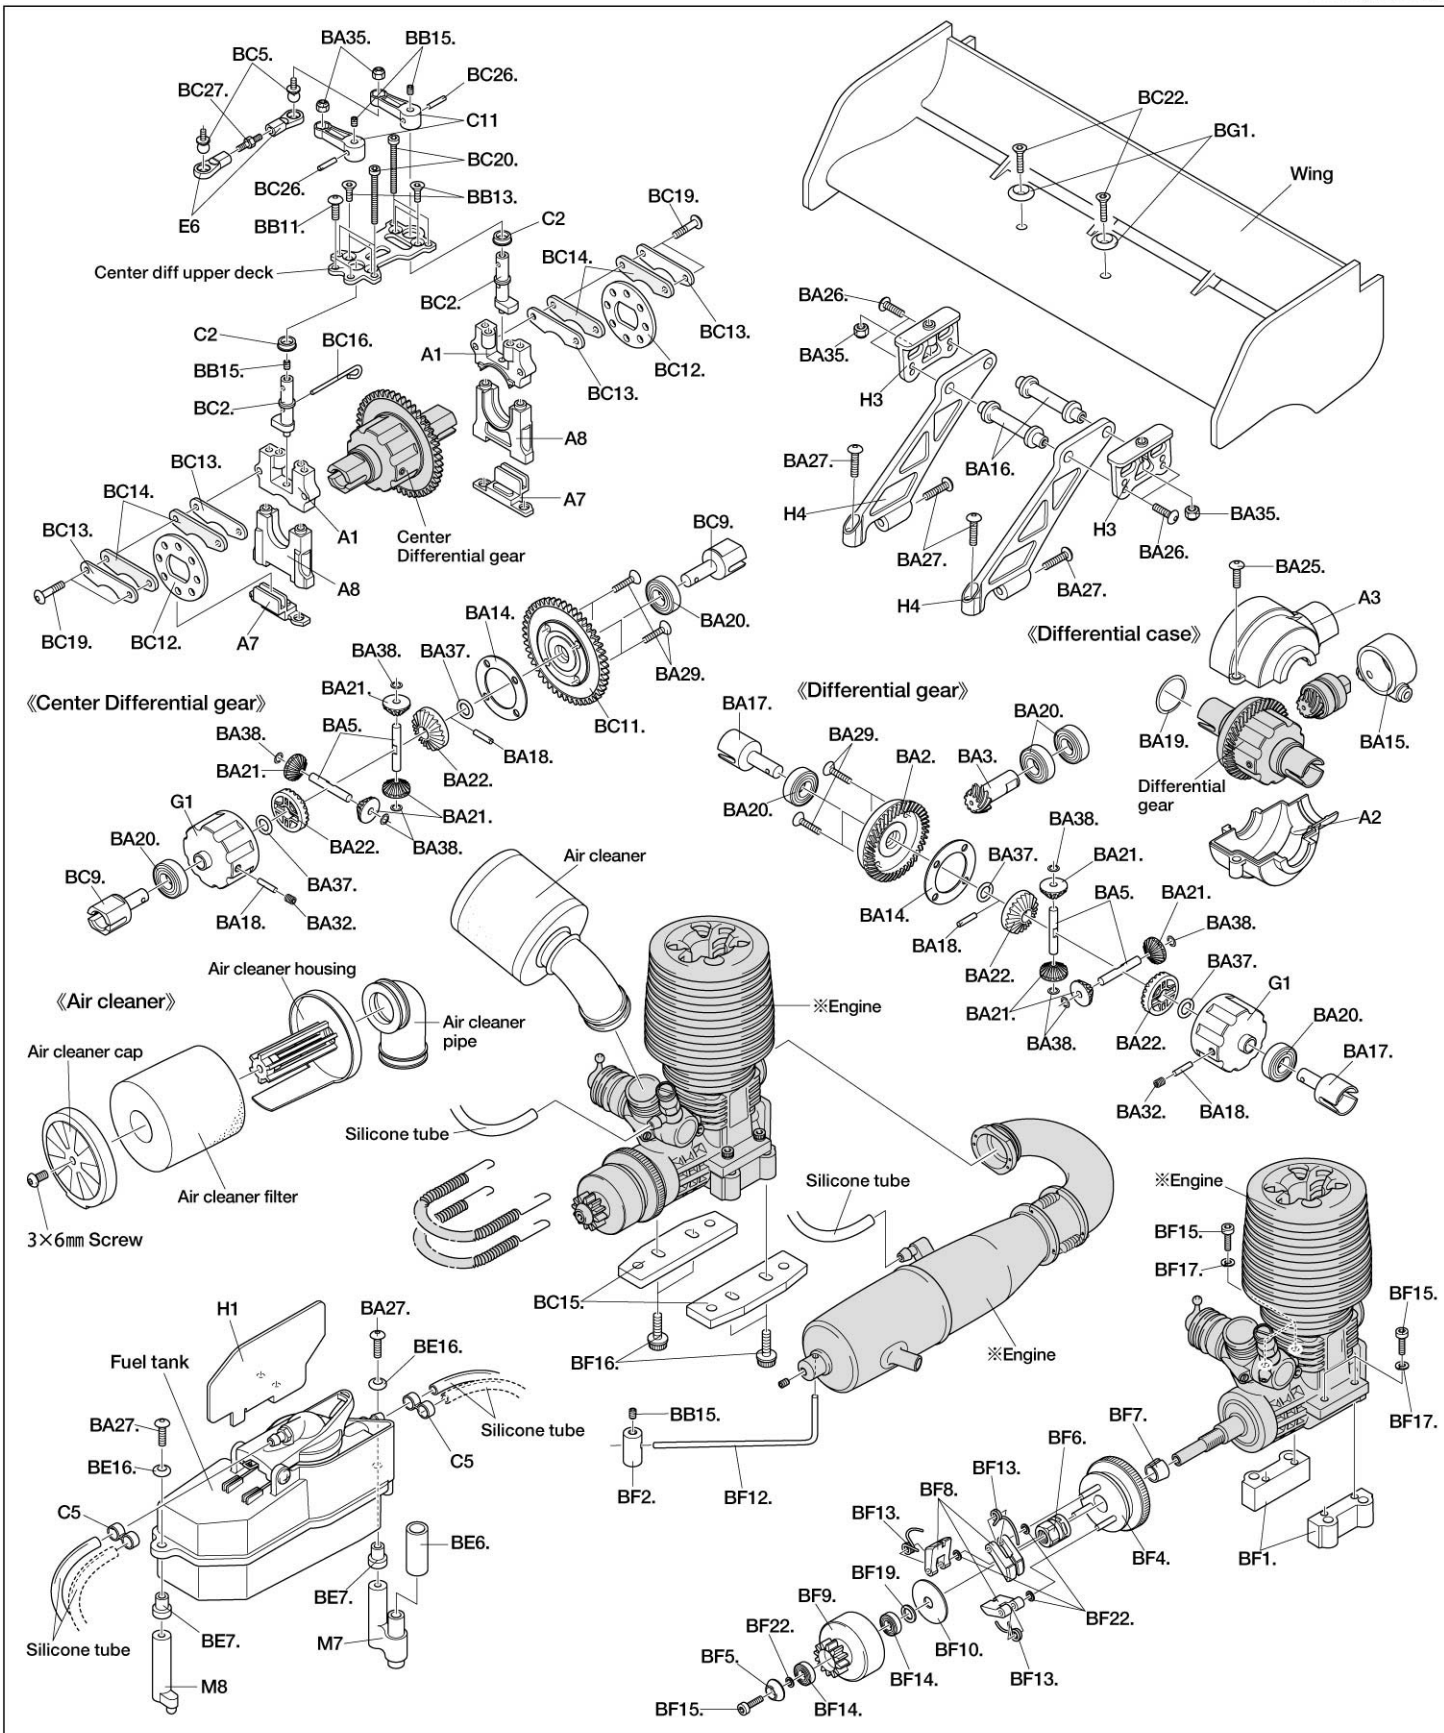

BB11. 3x8mm Button head screw	9400776	BF14. 1050 Ball bearing	9404999	Box wrench	9404997
BB15. 3x3mm Grub screw	50576	BF15. 3x10mm Cap screw	9400771	Air cleaner parts bag	41063
BC5. 6mm Ball connector	9404941	BF16. 4x10mm Flange cap screw	9400793	Air cleaner filter	41063
BC21. 3x10mm Countersunk screw	9400782	BF17. 3mm Spring washer	50586	Air cleaner oil	41063
BD12. 2x6mm Cap screw	9400769	BF18. 5x0.1mm Shim	53587	Grease	87025
BD14. 3mm Washer	50586	BF19. 5x0.2mm Shim	53587	Differential oil (#10000)	53759
● METAL PARTS BAG F		BF20. 5x0.3mm Shim	53587	Damper oil (#400)	53443
Silicone tube (500mm)	9404998	BF21. 3x0.1mm Shim	53585	Liquid thread lock	54032
BF1. Engine mount	9404927	BF22. 3x0.2mm Shim	53585	Nylon band	50595
BF2. Muffler mount	9404935	BF23. 3x0.3mm Shim	53585	● Sticker bag	
BF3. 12mm Wheel nut	9404950	BB9. 2.5x8mm Cap screw	9400770	Body sticker	1424443
BF4. Flywheel	9404959	BB13. 3x8mm Countersunk screw	9400781	Masking sticker	1424444
BF5. 3mm Taper washer	9404957	BB15. 3x3mm Grub screw	50576	Caution sticker	1420253
BF6. Flywheel nut	9404958	● METAL PARTS BAG G		Aluminum glass tape (50x70mm)	53351
BF7. Taper collet	9404959	BG1. Wing washer	9805631		
BF8. Clutch shoe	9404960	BG2. 7mm Snap pin	50956		
BF9. Clutch bell	9404968	BA35. 3mm Lock nut	9804364		
BF10. 5x20x0.2mm Shim	9404974	BC22. 3x12mm Countersunk screw	9400782		
BF11. 5x10x1mm Washer	9404975	● TOOL BAG			
BF12. Muffler mount rod	9404982	Hex wrench (1.5mm)	50038		
BF13. Clutch spring	9404983	Hex wrench (3.0mm)	2990058		

AFTER MARKET SERVICE
When purchasing Tamaya replacement parts, please take or send this form to your local Tamaya dealer so that the parts required can be correctly identified and supplied. Please note that specifications, availability and price are subject to change without notice.