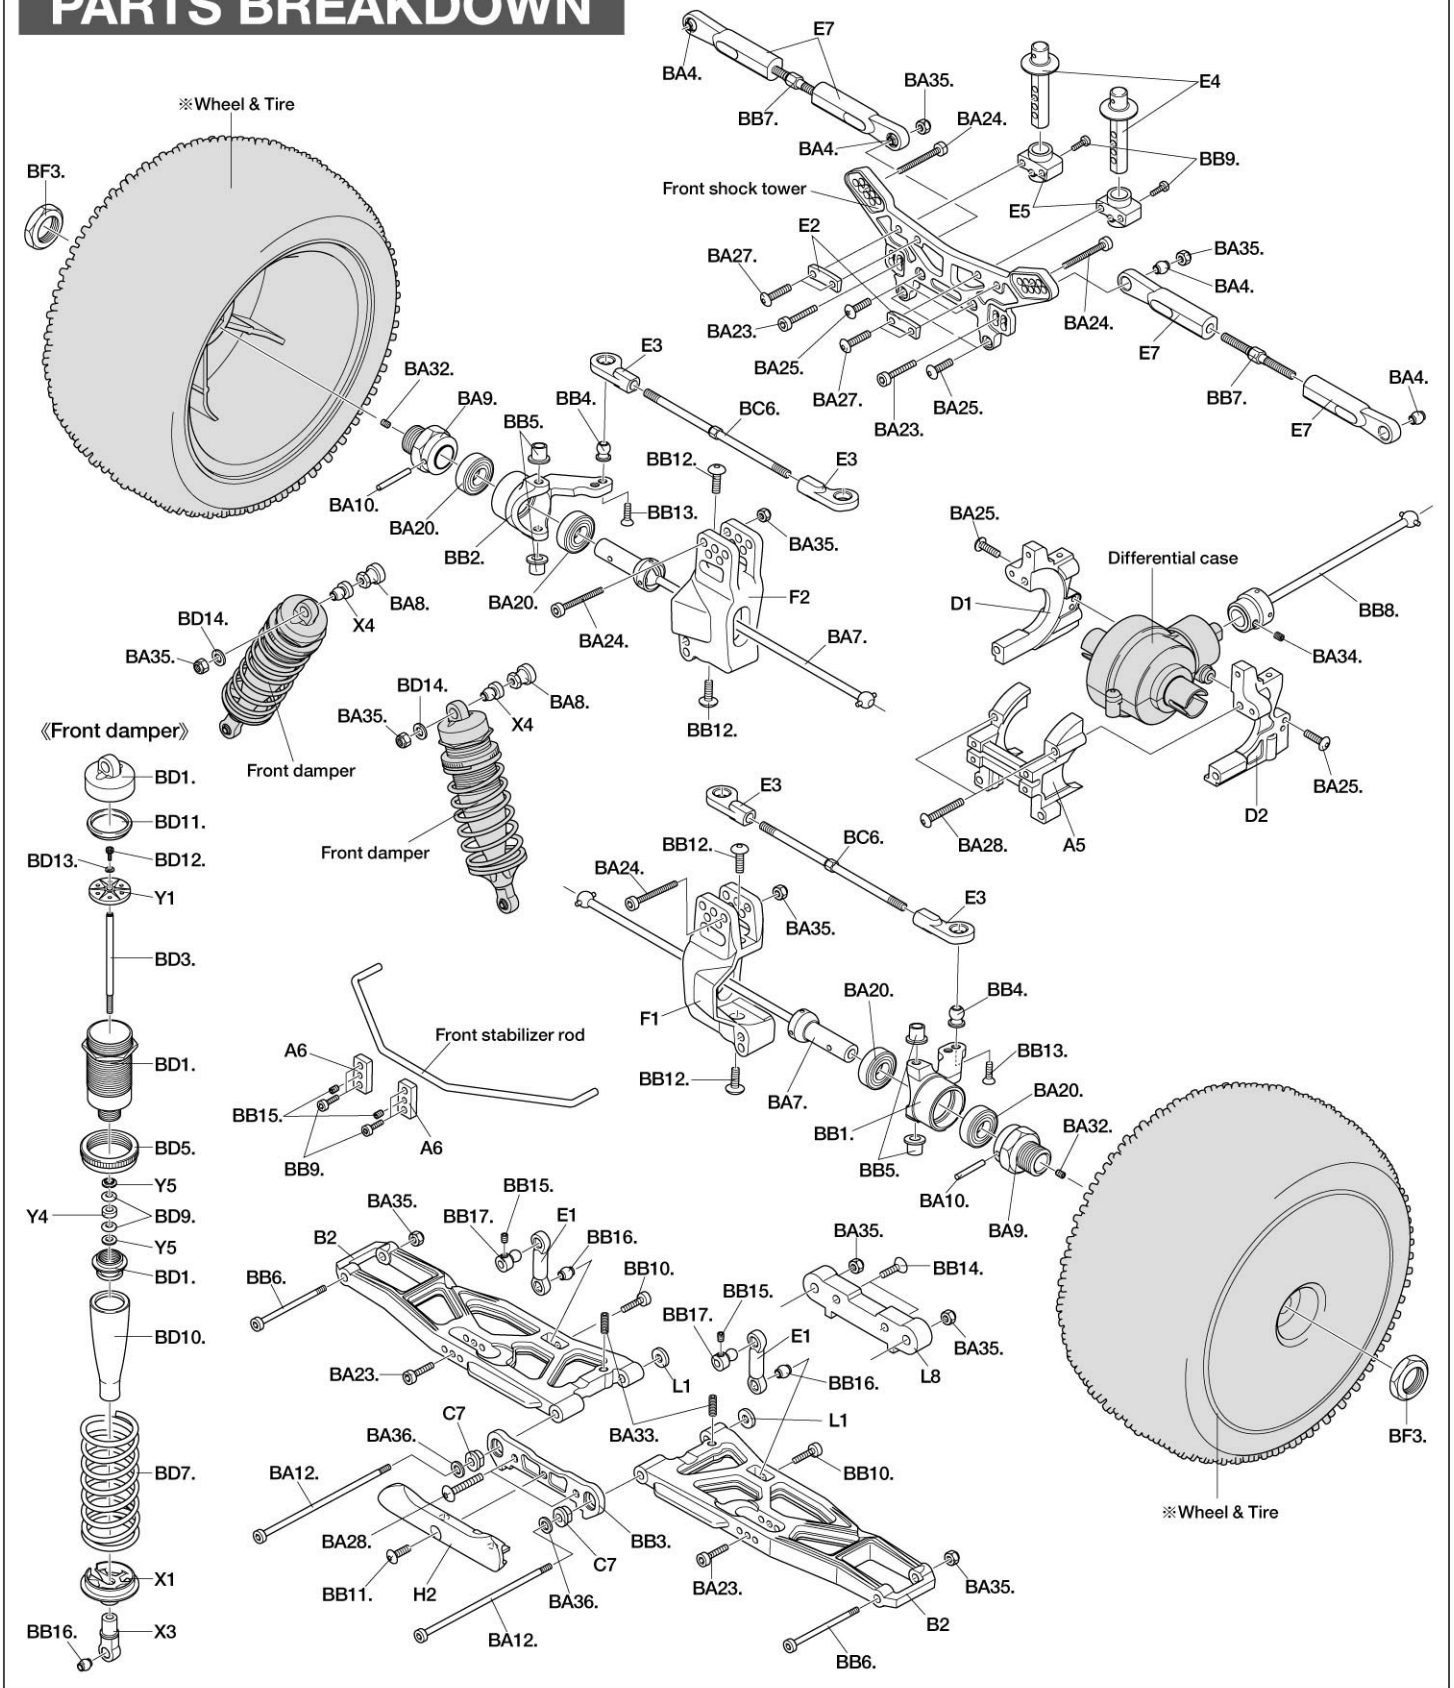

PARTS BREAKDOWN

PARTS CODE

● A parts (A1 ~ A8)	9004236
● B parts (B1 & B2)	9004237
● C parts (C1 ~ C11)	9004238
● D parts (D1 & D2)	9004239
● E parts (E1 ~ E7)	9004240
● F parts (F1 & F2)	9004233
● G parts (G1)	9004241
● H parts (H1 ~ H4)	9004235
● J parts (J1 & J2)	9114048
● K parts (K1 ~ K5)	9114049
● L parts (L1 ~ L9)	9114050
● M parts (M1 ~ M8)	9114051
● N parts (N1 & N2)	9114052
● X parts (X1 ~ X4)	9224030
● Y parts (Y1 ~ Y5)	9224031
● Wing	9334126
● Fuel tank	7644023
● Chassis	9404934
● Body	1824101
● Antenna pipe	6094007

BA20. 1680 Ball bearing	9805549
BA21. Diff. gear 10T	9404943
BA22. Diff. gear 20T	9404943
BA23. 3x18mm Cap screw	9400773
BA24. 3x25mm Cap screw	9400774
BA25. 3x10mm Button head screw	9400777
BA26. 3x12mm Button head screw	9400778
BA27. 3x15mm Button head screw	9400779
BA28. 3.5x25mm Button head screw	9400789
BA29. 3x15mm Countersunk screw	9400784
BA30. 3.5x12mm Countersunk screw	9400786
BA31. 3.5x25mm Countersunk screw	9400788
BA32. 4x4mm Grub screw	9804204
BA33. 4x12mm Grub screw	9400792
BA34. 5x5mm Grub screw	9808090
BA35. 3mm Lock nut	9804364
BA36. 4mm Washer	9804370
BA37. 6mm O-ring	9400795
BA38. 4x0.2mm Shim	53586
● METAL PARTS BAG B	
Front shock tower	9404930