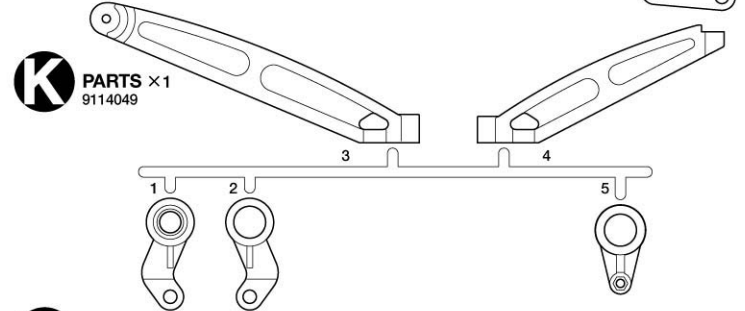

PARTS

★ Specifications are subject to change without notice.

- Chassis×1
9404934
- Fuel tank×1
7644023
- Body×1
1824101
- Wing×1
9334126
- Body sticker×1
1424443
- Masking sticker×1
1424444
- Caution sticker×1
1420253
- Aluminum glass tape ·×1
(50x70mm) 53351
- Antenna pipe×1
6094007

A 1~7

Rear shock tower ·×1
9404931

★Extra screws and nuts are included. Use them as spares.

B 8~14

Front shock tower ·×1
9404930

Front stabilizer rod ·×1
9404980

Rear stabilizer rod ·×1
9404981

B**C****15 ~ 22**Front upper deck ×1
9404918Center diff upper deck ×1
9404919**D****23 ~ 27**

BA23 ×4
3x18mm Cap screw
9400773

BA35 ×4
3mm Lock nut
9804364

BD14 ×4
3mm Washer
50586

BB16 ×4
6mm Ball collar
9804329

E 28~33

Servo plate ·×1
9404917

Double-sided tape
(20x40mm) ·×1
50171

BE1 ×2
Spring (short)
9404986