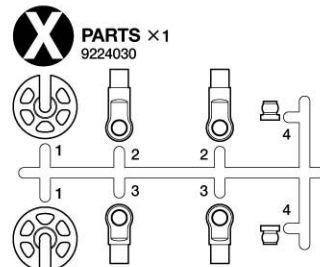

PARTS

★ Specifications are subject to change without notice.

- Chassis×1
9404934
- Fuel tank×1
7644023
- Body×1
1824101
- Wing×1
9334126
- Body sticker×1
1424443
- Masking sticker×1
1424444
- Caution sticker×1
1420253
- Aluminum glass tape ·×1
(50x70mm) 53351
- Antenna pipe×1
6094007

A 1~7

Rear shock tower ·×1
9404931

★Extra screws and nuts are included. Use them as spares.

B 8~14

Front shock tower ·×1
9404930

Front stabilizer rod ·×1
9404980

Rear stabilizer rod ·×1
9404981

B**C****15 ~ 22**Front upper deck ×1
9404918Center diff upper deck ×1
9404919**D****23 ~ 27**

BA23 ×4
3x18mm Cap screw
9400773

BA35 ×4
3mm Lock nut
9804364

BD14 ×4
3mm Washer
50586

BB16 ×4
6mm Ball collar
9804329

E 28~33

Servo plate ·×1
9404917

Double-sided tape
(20x40mm) ·×1
50171

BE1 ×2
Spring (short)
9404986

BA35 ×1
3mm Lock nut
9804364

BA36 ×12
4mm Washer
9804370

BD14 ×8
3mm Washer
50586

BE10 ×2
2mm Washer
9805758

BE11 ×2
2mm Lock nut
9805889

BE12 ×1
4mm Adjuster
0445563

BE13 ×1
3x42mm Turn-buckle shaft
9400797