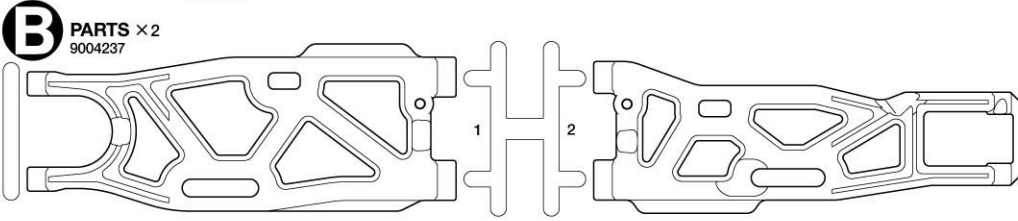

PARTS

★ Specifications are subject to change without notice.

- Chassis×1
9404934
- Fuel tank×1
7644023
- Body×1
1824101
- Wing×1
9334126
- Body sticker×1
1424443
- Masking sticker×1
1424444
- Caution sticker×1
1420253
- Aluminum glass tape ·×1
(50x70mm) 53351
- Antenna pipe×1
6094007

A 1~7

Rear shock tower ·×1
9404931

★Extra screws and nuts are included. Use them as spares.

B 8~14

Front shock tower ·×1
9404930

Front stabilizer rod ·×1
9404980

Rear stabilizer rod ·×1
9404981

B**C****15 ~ 22**Front upper deck ×1
9404918Center diff upper deck ×1
9404919**D****23 ~ 27**

BA23 ×4
3x18mm Cap screw
9400773

BA35 ×4
3mm Lock nut
9804364

BD14 ×4
3mm Washer
50586

BB16 ×4
6mm Ball collar
9804329

E 28~33

Servo plate ·×1
9404917

Double-sided tape
(20x40mm) ·×1
50171

BE1 ×2
Spring (short)
9404986