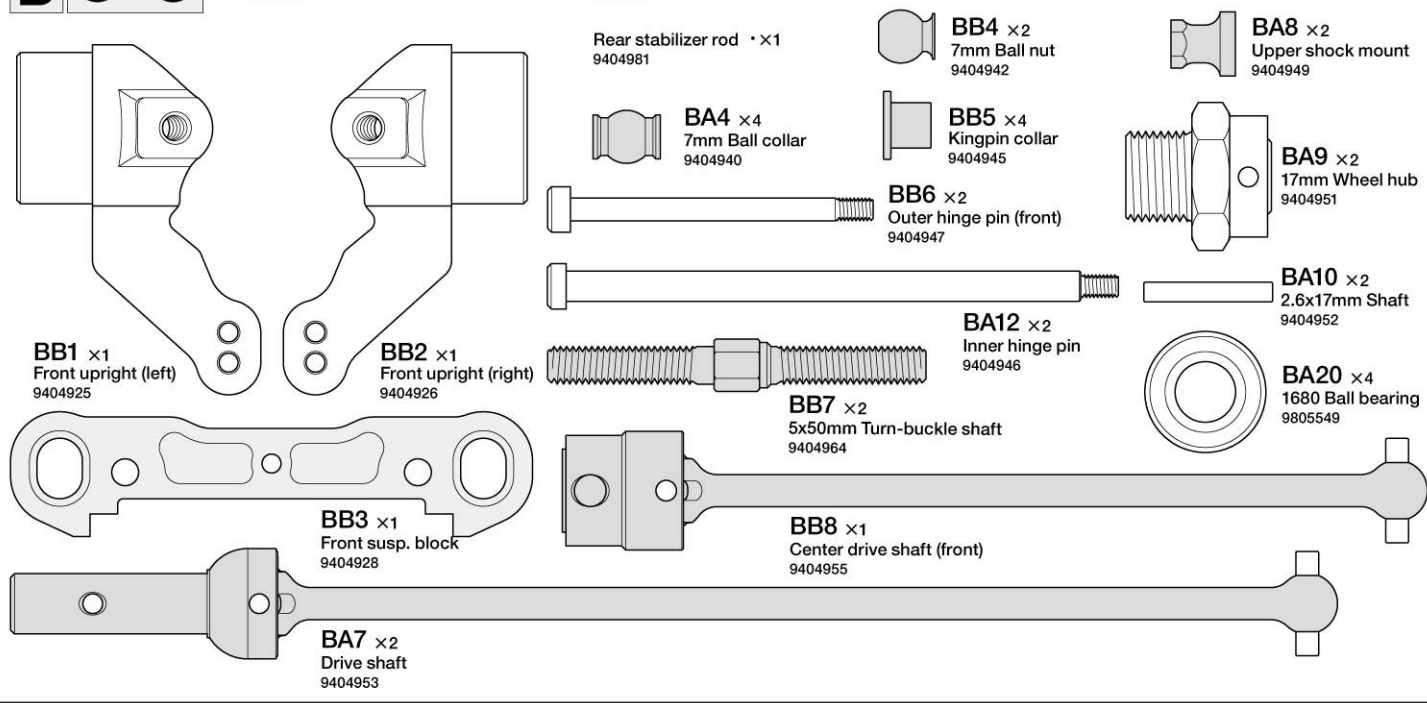

PARTS

★ Specifications are subject to change without notice.

- Chassis×1
9404934
- Fuel tank×1
7644023
- Body×1
1824101
- Wing×1
9334126
- Body sticker×1
1424443
- Masking sticker×1
1424444
- Caution sticker×1
1420253
- Aluminum glass tape ·×1
(50x70mm) 53351
- Antenna pipe×1
6094007

A 1~7

Rear shock tower ·×1
9404931

★Extra screws and nuts are included. Use them as spares.

B 8~14

Front shock tower ·×1
9404930

Front stabilizer rod ·×1
9404980

Rear stabilizer rod ·×1
9404981

B**C****15 ~ 22**Front upper deck ×1
9404918Center diff upper deck ×1
9404919**D****23 ~ 27**

D

BD7 ×2
Front coil spring
9404977

BD8 ×2
Rear coil spring
9404978

BD9 ×8
3.5mm Silicone
O-ring
9404989

BD10 ×4
Damper boot
9404992

BD11 ×4
Oil seal
9404994

BD12 ×4
2x6mm Cap screw
9400769

BD13 ×4
2mm Spring washer
9400794

BA23 ×4
3x18mm Cap screw
9400773

BA35 ×4
3mm Lock nut
9804364

BD14 ×4
3mm Washer
50586

BB16 ×4
6mm Ball collar
9804329

E 28~33

Servo plate ·×1
9404917

Double-sided tape
(20x40mm) ·×1
50171

BE1 ×2
Spring (short)
9404986