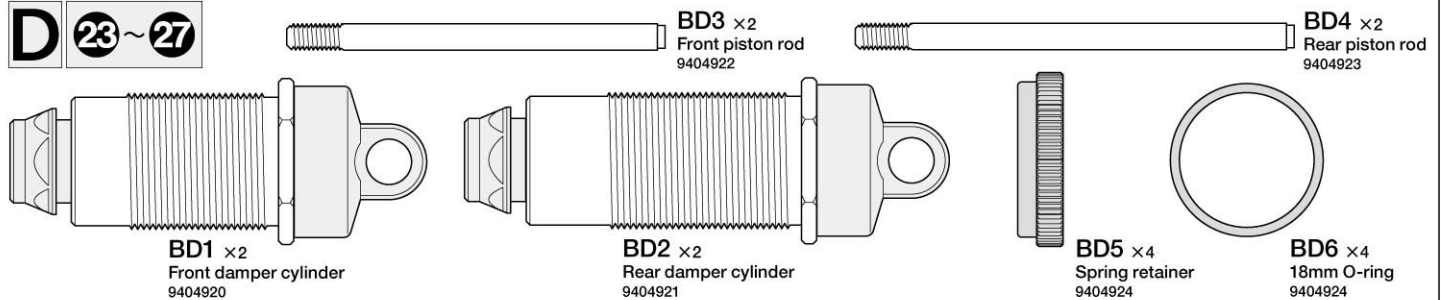

PARTS

★ Specifications are subject to change without notice.

- Chassis×1
9404934
- Fuel tank×1
7644023
- Body×1
1824101
- Wing×1
9334126
- Body sticker×1
1424443
- Masking sticker×1
1424444
- Caution sticker×1
1420253
- Aluminum glass tape ·×1
(50x70mm) 53351
- Antenna pipe×1
6094007

A 1~7

Rear shock tower ·×1
9404931

★Extra screws and nuts are included. Use them as spares.

B 8~14

Front shock tower ·×1
9404930

Front stabilizer rod ·×1
9404980

Rear stabilizer rod ·×1
9404981

B**C****15 ~ 22**Front upper deck ×1
9404918Center diff upper deck ×1
9404919**D****23 ~ 27**

BA23 ×4
3x18mm Cap screw
9400773

BA35 ×4
3mm Lock nut
9804364

BD14 ×4
3mm Washer
50586

BB16 ×4
6mm Ball collar
9804329

E 28~33

Servo plate ·×1
9404917

Double-sided tape
(20x40mm) ·×1
50171

BE1 ×2
Spring (short)
9404986