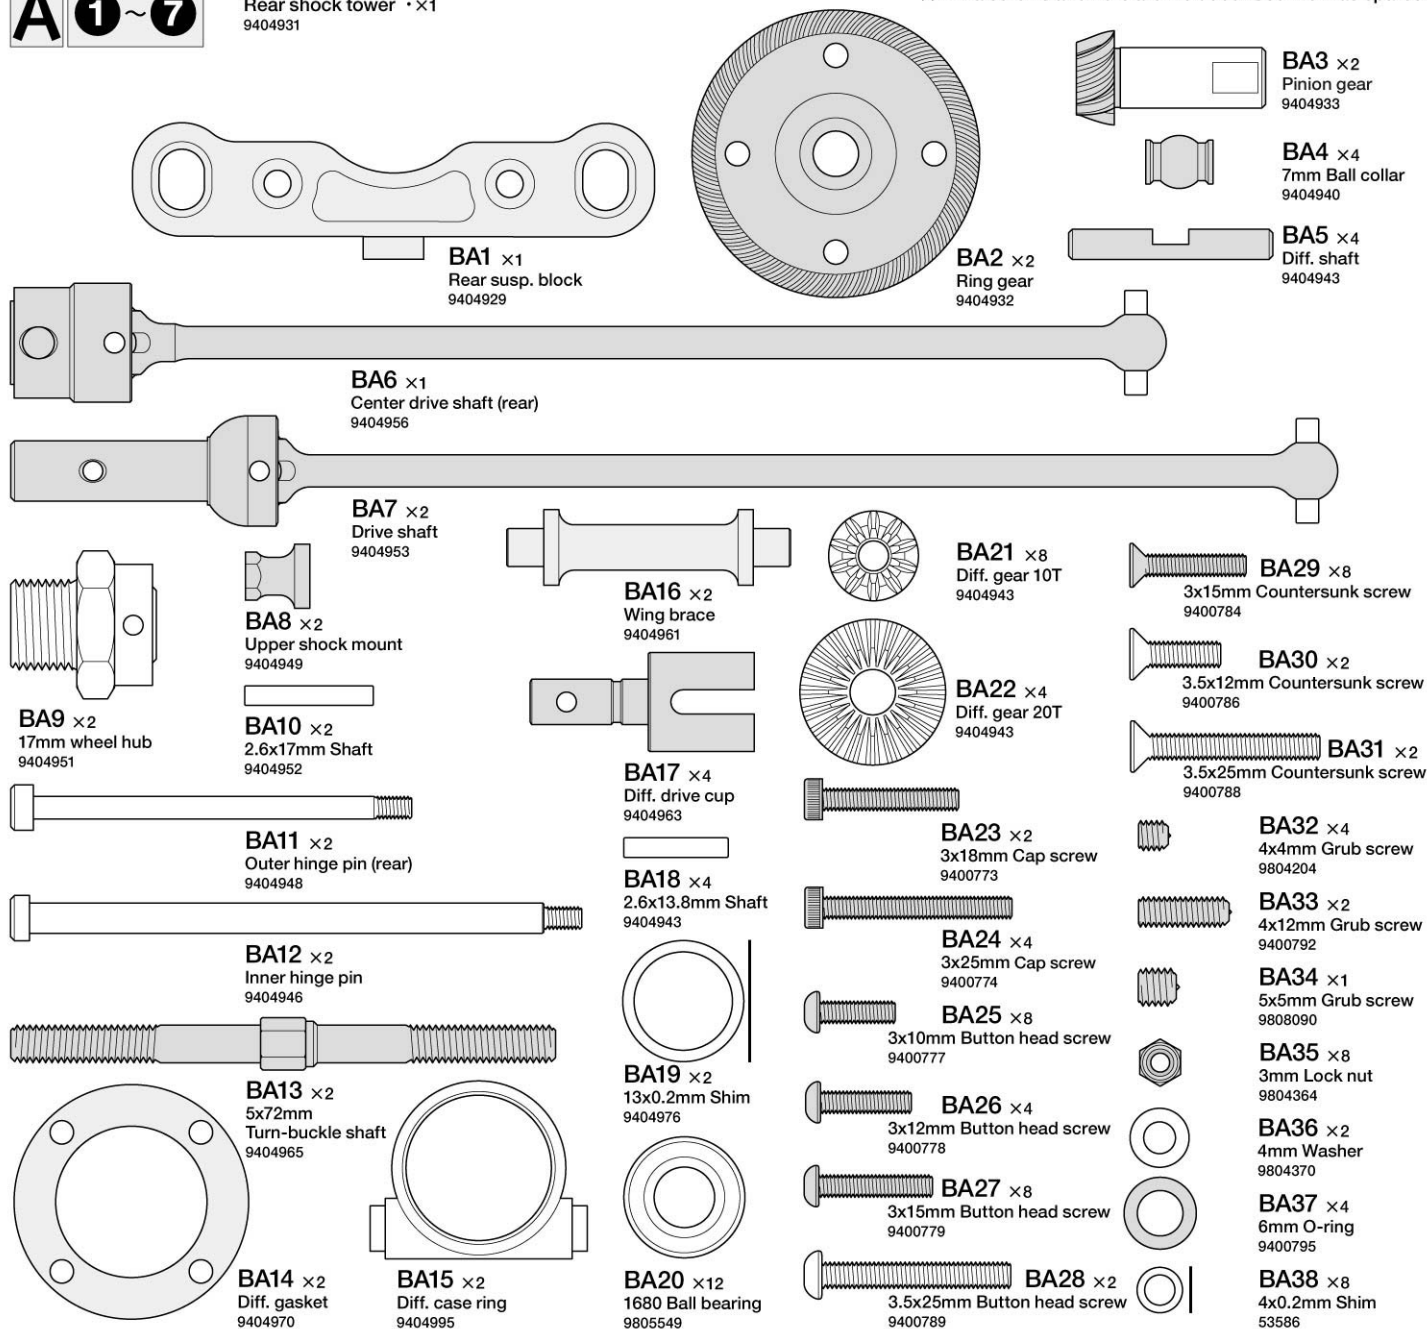

PARTS

★ Specifications are subject to change without notice.

- Chassis×1
9404934
- Fuel tank×1
7644023
- Body×1
1824101
- Wing×1
9334126
- Body sticker×1
1424443
- Masking sticker×1
1424444
- Caution sticker×1
1420253
- Aluminum glass tape ·×1
(50x70mm) 53351
- Antenna pipe×1
6094007

A 1~7

Rear shock tower ·×1
9404931

★Extra screws and nuts are included. Use them as spares.

B 8~14

Front shock tower ·×1
9404930

Front stabilizer rod ·×1
9404980

Rear stabilizer rod ·×1
9404981

B**C****15 ~ 22**Front upper deck ×1
9404918Center diff upper deck ×1
9404919**D****23 ~ 27**

BA23 ×4
3x18mm Cap screw
9400773

BA35 ×4
3mm Lock nut
9804364

BD14 ×4
3mm Washer
50586

BB16 ×4
6mm Ball collar
9804329

E 28~33

Servo plate ·×1
9404917

Double-sided tape
(20x40mm) ·×1
50171

BE1 ×2
Spring (short)
9404986

BA35 ×1
3mm Lock nut
9804364

BA36 ×12
4mm Washer
9804370

BD14 ×8
3mm Washer
50586

BE10 ×2
2mm Washer
9805758

BE11 ×2
2mm Lock nut
9805889

BE12 ×1
4mm Adjuster
0445563

BE13 ×1
3x42mm Turn-buckle shaft
9400797