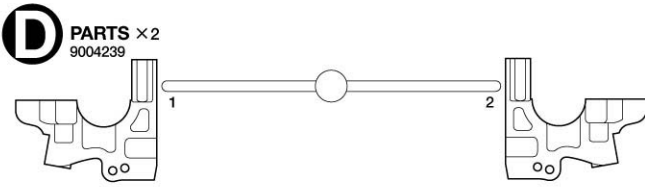

PARTS

★ Specifications are subject to change without notice.

- Chassis×1
9404934
- Fuel tank×1
7644023
- Body×1
1824101
- Wing×1
9334126
- Body sticker×1
1424443
- Masking sticker×1
1424444
- Caution sticker×1
1420253
- Aluminum glass tape ·×1
(50x70mm) 53351
- Antenna pipe×1
6094007