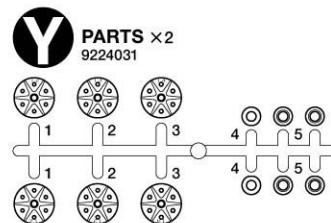

PARTS

★ Specifications are subject to change without notice.

- Chassis×1
9404934
- Fuel tank×1
7644023
- Body×1
1824101
- Wing×1
9334126
- Body sticker×1
1424443
- Masking sticker×1
1424444
- Caution sticker×1
1420253
- Aluminum glass tape ·×1
(50x70mm) 53351
- Antenna pipe×1
6094007

BA23 ×4
3x18mm Cap screw
9400773

BA35 ×4
3mm Lock nut
9804364

BD14 ×4
3mm Washer
50586

BB16 ×4
6mm Ball collar
9804329

E 28~33

Servo plate ·×1
9404917

Double-sided tape
(20x40mm) ·×1
50171

BE1 ×2
Spring (short)
9404986

BA35 ×1
3mm Lock nut
9804364

BA36 ×12
4mm Washer
9804370

BD14 ×8
3mm Washer
50586

BE10 ×2
2mm Washer
9805758

BE11 ×2
2mm Lock nut
9805889

BE12 ×1
4mm Adjuster
0445563

BE13 ×1
3x42mm Turn-buckle shaft
9400797

Hex wrench (3.0mm) ·×1
2990058

Hex wrench (1.5mm) ·×1
50038

Grease ·×1
87025

Damper oil (#400) ·×2
53443

Differential oil (#10000) ·×1
53759

Air cleaner filter ·×1
41063

Air cleaner oil ·×1
41063

Liquid thread lock ·×1
54032