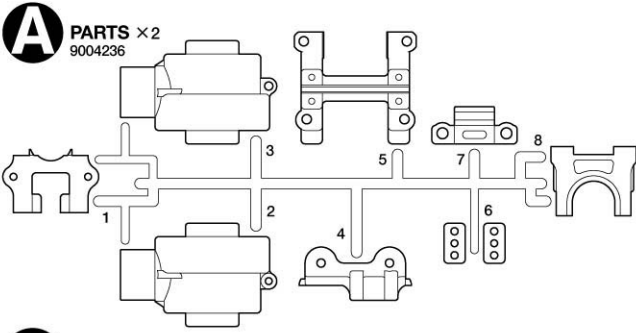

PARTS

★ Specifications are subject to change without notice.

- Chassis×1
9404934
- Fuel tank×1
7644023
- Body×1
1824101
- Wing×1
9334126
- Body sticker×1
1424443
- Masking sticker×1
1424444
- Caution sticker×1
1420253
- Aluminum glass tape ·×1
(50x70mm) 53351
- Antenna pipe×1
6094007

A 1~7

Rear shock tower ·×1
9404931

★Extra screws and nuts are included. Use them as spares.

B 8~14

Front shock tower ·×1
9404930

Front stabilizer rod ·×1
9404980

Rear stabilizer rod ·×1
9404981

B**C****15 ~ 22**Front upper deck ×1
9404918Center diff upper deck ×1
9404919**D****23 ~ 27**

BA23 ×4
3x18mm Cap screw
9400773

BA35 ×4
3mm Lock nut
9804364

BD14 ×4
3mm Washer
50586

BB16 ×4
6mm Ball collar
9804329

E 28~33

Servo plate ·×1
9404917

Double-sided tape
(20x40mm) ·×1
50171

BE1 ×2
Spring (short)
9404986

BA35 ×1
3mm Lock nut
9804364

BA36 ×12
4mm Washer
9804370

BD14 ×8
3mm Washer
50586

BE10 ×2
2mm Washer
9805758

BE11 ×2
2mm Lock nut
9805889

BE12 ×1
4mm Adjuster
0445563

BE13 ×1
3x42mm Turn-buckle shaft
9400797