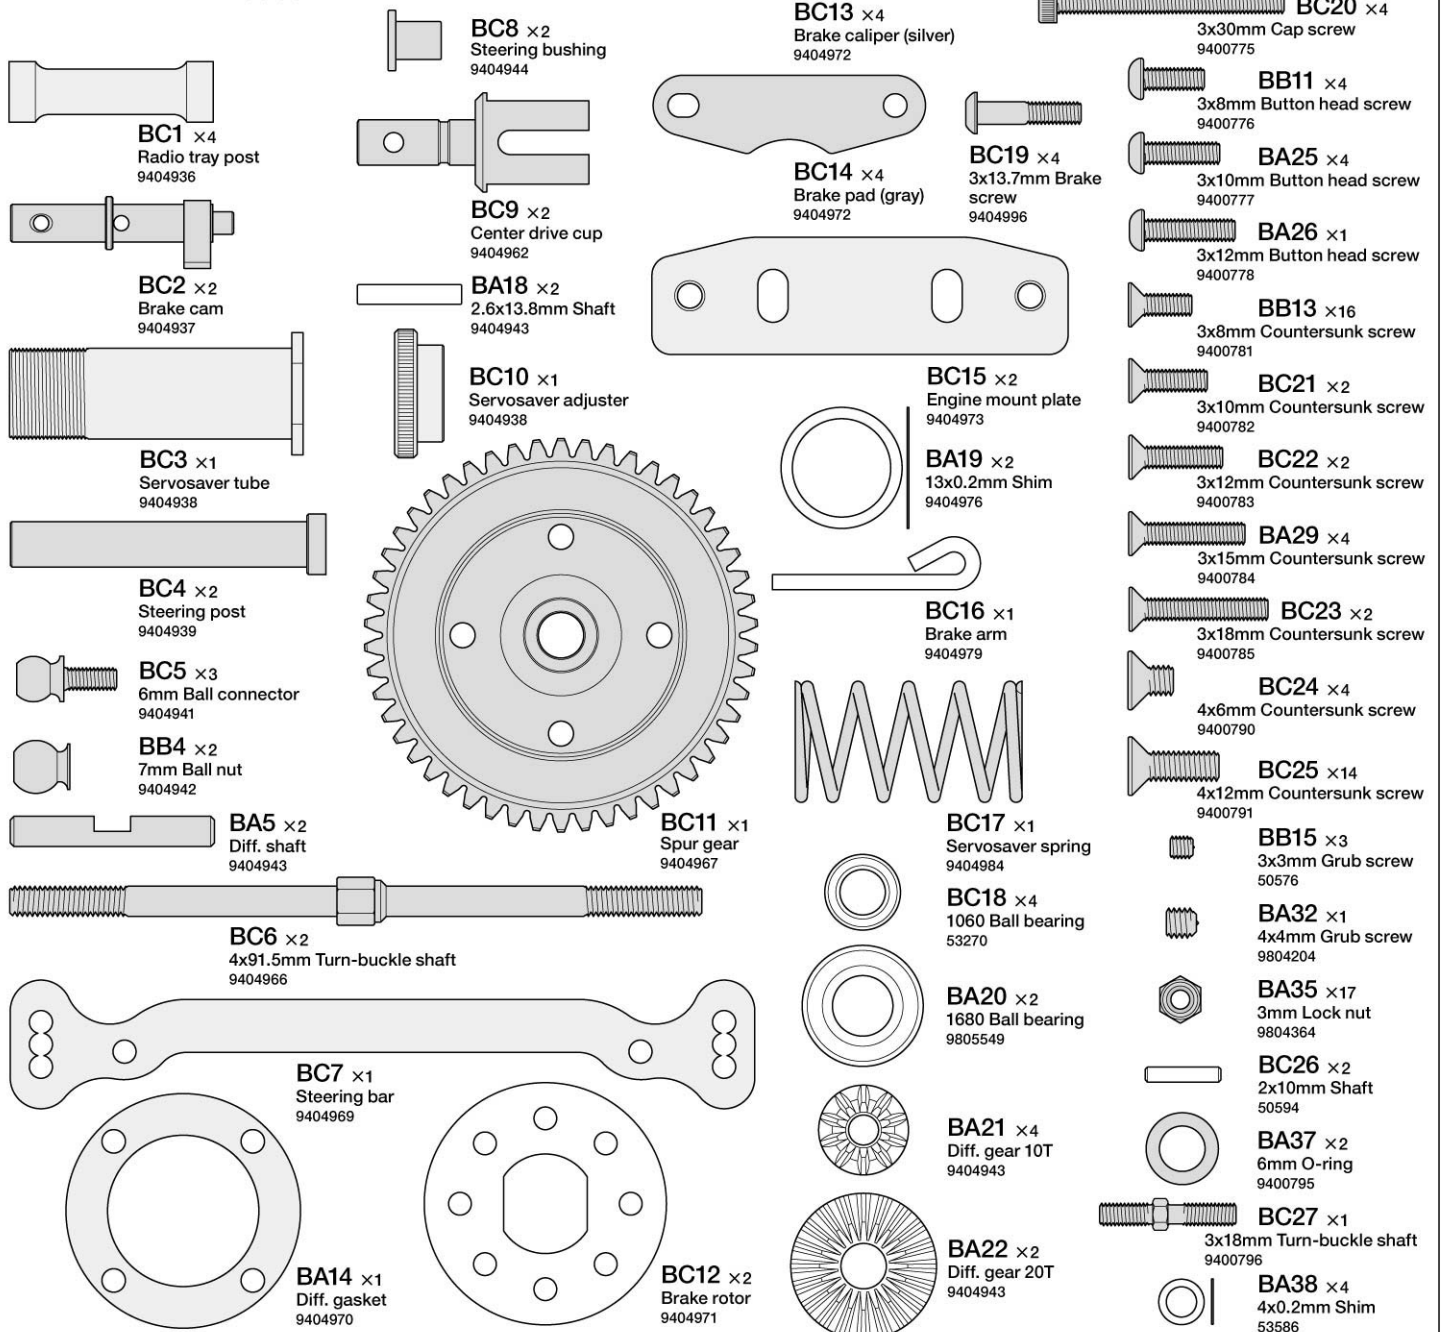

PARTS

★ Specifications are subject to change without notice.

- Chassis×1
9404934
- Fuel tank×1
7644023
- Body×1
1824101
- Wing×1
9334126
- Body sticker×1
1424443
- Masking sticker×1
1424444
- Caution sticker×1
1420253
- Aluminum glass tape ·×1
(50x70mm) 53351
- Antenna pipe×1
6094007

A 1~7

Rear shock tower ·×1
9404931

★Extra screws and nuts are included. Use them as spares.

B 8~14

Front shock tower ·×1
9404930

Front stabilizer rod ·×1
9404980

Rear stabilizer rod ·×1
9404981

B**C****15 ~ 22**Front upper deck ×1
9404918Center diff upper deck ×1
9404919**D****23 ~ 27**

D

BD7 ×2
Front coil spring
9404977

BD8 ×2
Rear coil spring
9404978

BD9 ×8
3.5mm Silicone
O-ring
9404989

BD10 ×4
Damper boot
9404992

BD11 ×4
Oil seal
9404994

BD12 ×4
2x6mm Cap screw
9400769

BD13 ×4
2mm Spring washer
9400794

BA23 ×4
3x18mm Cap screw
9400773

BA35 ×4
3mm Lock nut
9804364

BD14 ×4
3mm Washer
50586

BB16 ×4
6mm Ball collar
9804329

E 28~33

Servo plate ·×1
9404917

Double-sided tape
(20x40mm) ·×1
50171

BE1 ×2
Spring (short)
9404986