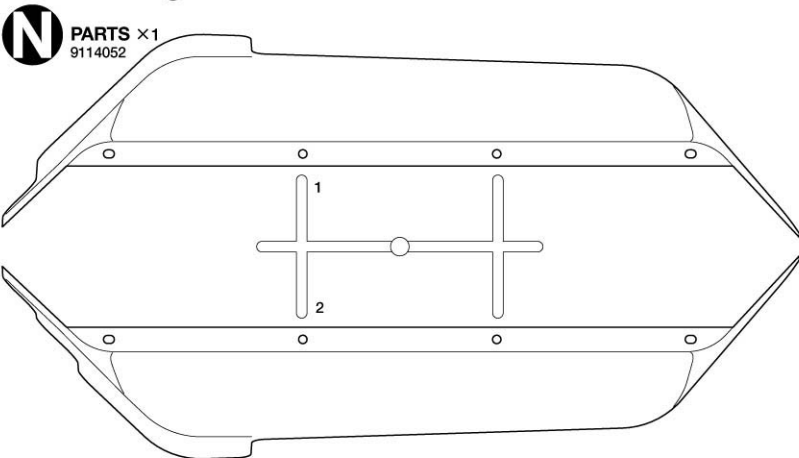

PARTS

★ Specifications are subject to change without notice.

- Chassis×1
9404934
- Fuel tank×1
7644023
- Body×1
1824101
- Wing×1
9334126
- Body sticker×1
1424443
- Masking sticker×1
1424444
- Caution sticker×1
1420253
- Aluminum glass tape ·×1
(50x70mm) 53351
- Antenna pipe×1
6094007