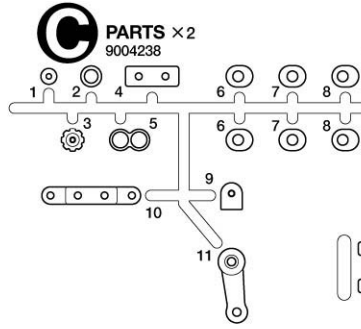

PARTS

★ Specifications are subject to change without notice.

- Chassis×1
9404934
- Fuel tank×1
7644023
- Body×1
1824101
- Wing×1
9334126
- Body sticker×1
1424443
- Masking sticker×1
1424444
- Caution sticker×1
1420253
- Aluminum glass tape ·×1
(50x70mm) 53351
- Antenna pipe×1
6094007

A 1~7

Rear shock tower ·×1
9404931

★Extra screws and nuts are included. Use them as spares.

B 8~14

Front shock tower ·×1
9404930

Front stabilizer rod ·×1
9404980

Rear stabilizer rod ·×1
9404981

B**C****15 ~ 22**Front upper deck ×1
9404918Center diff upper deck ×1
9404919**D****23 ~ 27**

BA23 ×4
3x18mm Cap screw
9400773

BA35 ×4
3mm Lock nut
9804364

BD14 ×4
3mm Washer
50586

BB16 ×4
6mm Ball collar
9804329

E 28~33

Servo plate ·×1
9404917

Double-sided tape
(20x40mm) ·×1
50171

BE1 ×2
Spring (short)
9404986

BA35 ×1
3mm Lock nut
9804364

BA36 ×12
4mm Washer
9804370

BD14 ×8
3mm Washer
50586

BE10 ×2
2mm Washer
9805758

BE11 ×2
2mm Lock nut
9805889

BE12 ×1
4mm Adjuster
0445563

BE13 ×1
3x42mm Turn-buckle shaft
9400797