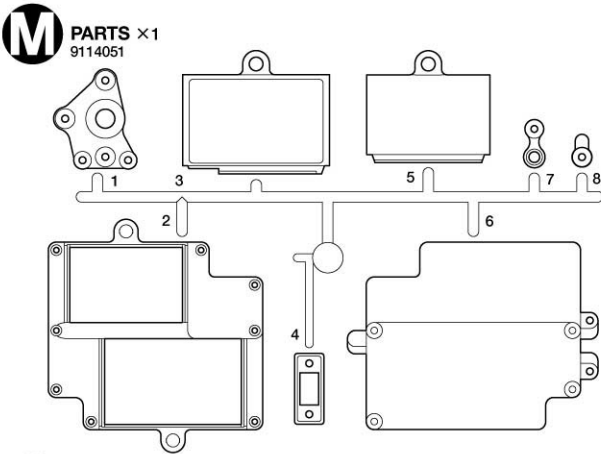

PARTS

★ Specifications are subject to change without notice.

- Chassis×1
9404934
- Fuel tank×1
7644023
- Body×1
1824101
- Wing×1
9334126
- Body sticker×1
1424443
- Masking sticker×1
1424444
- Caution sticker×1
1420253
- Aluminum glass tape ·×1
(50x70mm) 53351
- Antenna pipe×1
6094007

A 1~7

Rear shock tower ·×1
9404931

★Extra screws and nuts are included. Use them as spares.

B 8~14

Front shock tower ·×1
9404930

Front stabilizer rod ·×1
9404980

Rear stabilizer rod ·×1
9404981

B**C****15 ~ 22**Front upper deck ×1
9404918Center diff upper deck ×1
9404919**D****23 ~ 27**

BA23 ×4
3x18mm Cap screw
9400773

BA35 ×4
3mm Lock nut
9804364

BD14 ×4
3mm Washer
50586

BB16 ×4
6mm Ball collar
9804329

E 28~33

Servo plate ·×1
9404917

Double-sided tape
(20x40mm) ·×1
50171

BE1 ×2
Spring (short)
9404986