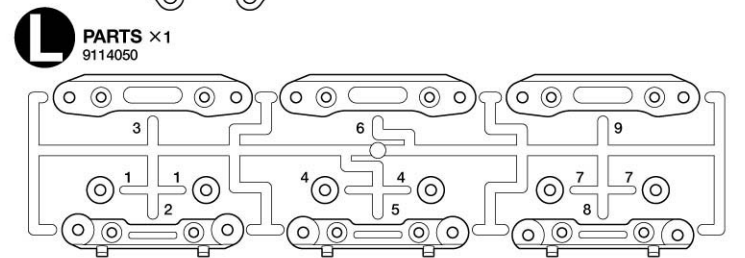

PARTS

★ Specifications are subject to change without notice.

- Chassis×1
9404934
- Fuel tank×1
7644023
- Body×1
1824101
- Wing×1
9334126
- Body sticker×1
1424443
- Masking sticker×1
1424444
- Caution sticker×1
1420253
- Aluminum glass tape ·×1
(50x70mm) 53351
- Antenna pipe×1
6094007

A 1~7

Rear shock tower ·×1
9404931

★Extra screws and nuts are included. Use them as spares.

B 8~14

Front shock tower ·×1
9404930

Front stabilizer rod ·×1
9404980

Rear stabilizer rod ·×1
9404981

B**C****15 ~ 22**Front upper deck ×1
9404918Center diff upper deck ×1
9404919**D****23 ~ 27**

BA23 ×4
3x18mm Cap screw
9400773

BA35 ×4
3mm Lock nut
9804364

BD14 ×4
3mm Washer
50586

BB16 ×4
6mm Ball collar
9804329

E 28~33

Servo plate ·×1
9404917

Double-sided tape
(20x40mm) ·×1
50171

BE1 ×2
Spring (short)
9404986