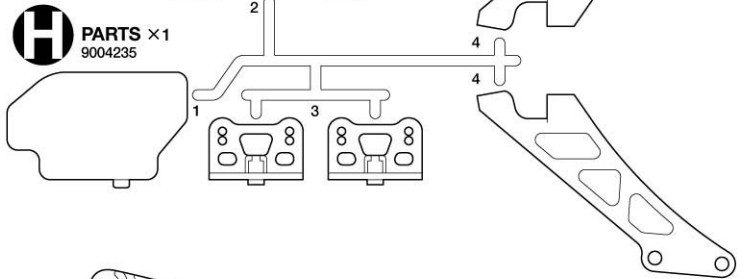

PARTS

★ Specifications are subject to change without notice.

- Chassis×1
9404934
- Fuel tank×1
7644023
- Body×1
1824101
- Wing×1
9334126
- Body sticker×1
1424443
- Masking sticker×1
1424444
- Caution sticker×1
1420253
- Aluminum glass tape ·×1
(50x70mm) 53351
- Antenna pipe×1
6094007

BA23 ×4
3x18mm Cap screw
9400773

BA35 ×4
3mm Lock nut
9804364

BD14 ×4
3mm Washer
50586

BB16 ×4
6mm Ball collar
9804329

E 28~33

Servo plate ·×1
9404917

Double-sided tape
(20x40mm) ·×1
50171

BE1 ×2
Spring (short)
9404986