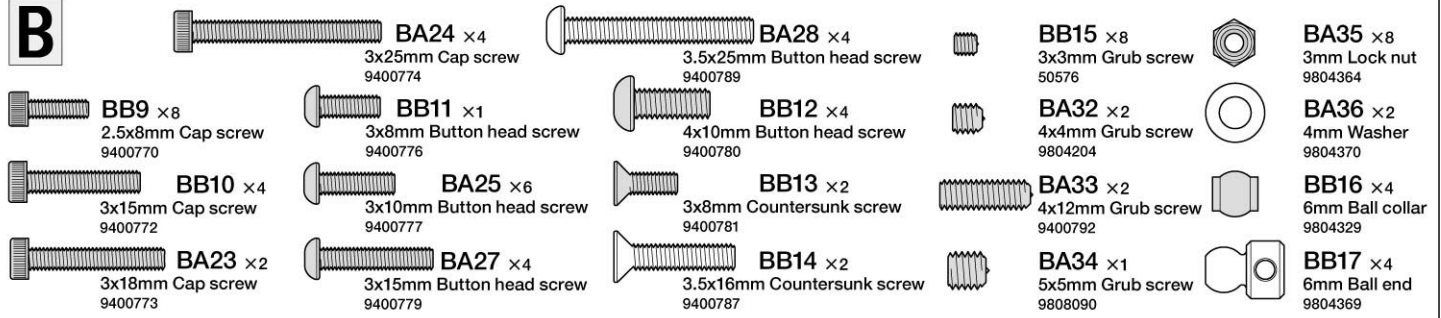

PARTS

★ Specifications are subject to change without notice.

- Chassis×1
9404934
- Fuel tank×1
7644023
- Body×1
1824101
- Wing×1
9334126
- Body sticker×1
1424443
- Masking sticker×1
1424444
- Caution sticker×1
1420253
- Aluminum glass tape ·×1
(50x70mm) 53351
- Antenna pipe×1
6094007

A 1~7

Rear shock tower ·×1
9404931

★Extra screws and nuts are included. Use them as spares.

B 8~14

Front shock tower ·×1
9404930

Front stabilizer rod ·×1
9404980

Rear stabilizer rod ·×1
9404981

B**C****15 ~ 22**Front upper deck ×1
9404918Center diff upper deck ×1
9404919**D****23 ~ 27**

BA23 ×4
3x18mm Cap screw
9400773

BA35 ×4
3mm Lock nut
9804364

BD14 ×4
3mm Washer
50586

BB16 ×4
6mm Ball collar
9804329

E 28~33

Servo plate ·×1
9404917

Double-sided tape
(20x40mm) ·×1
50171

BE1 ×2
Spring (short)
9404986