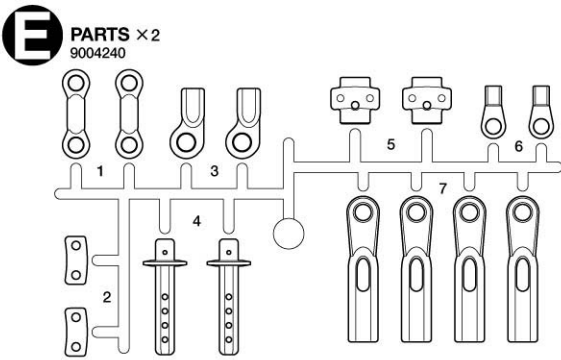

PARTS

★ Specifications are subject to change without notice.

- Chassis×1
9404934
- Fuel tank×1
7644023
- Body×1
1824101
- Wing×1
9334126
- Body sticker×1
1424443
- Masking sticker×1
1424444
- Caution sticker×1
1420253
- Aluminum glass tape ·×1
(50x70mm) 53351
- Antenna pipe×1
6094007

A 1~7

Rear shock tower ·×1
9404931

★Extra screws and nuts are included. Use them as spares.

B 8~14

Front shock tower ·×1
9404930

Front stabilizer rod ·×1
9404980

Rear stabilizer rod ·×1
9404981

B**C****15 ~ 22**Front upper deck ×1
9404918Center diff upper deck ×1
9404919**D****23 ~ 27**

BA23 ×4
3x18mm Cap screw
9400773

BA35 ×4
3mm Lock nut
9804364

BD14 ×4
3mm Washer
50586

BB16 ×4
6mm Ball collar
9804329

E 28~33

Servo plate ·×1
9404917

Double-sided tape
(20x40mm) ·×1
50171

BE1 ×2
Spring (short)
9404986

BA35 ×1
3mm Lock nut
9804364

BA36 ×12
4mm Washer
9804370

BD14 ×8
3mm Washer
50586

BE10 ×2
2mm Washer
9805758

BE11 ×2
2mm Lock nut
9805889

BE12 ×1
4mm Adjuster
0445563

BE13 ×1
3x42mm Turn-buckle shaft
9400797