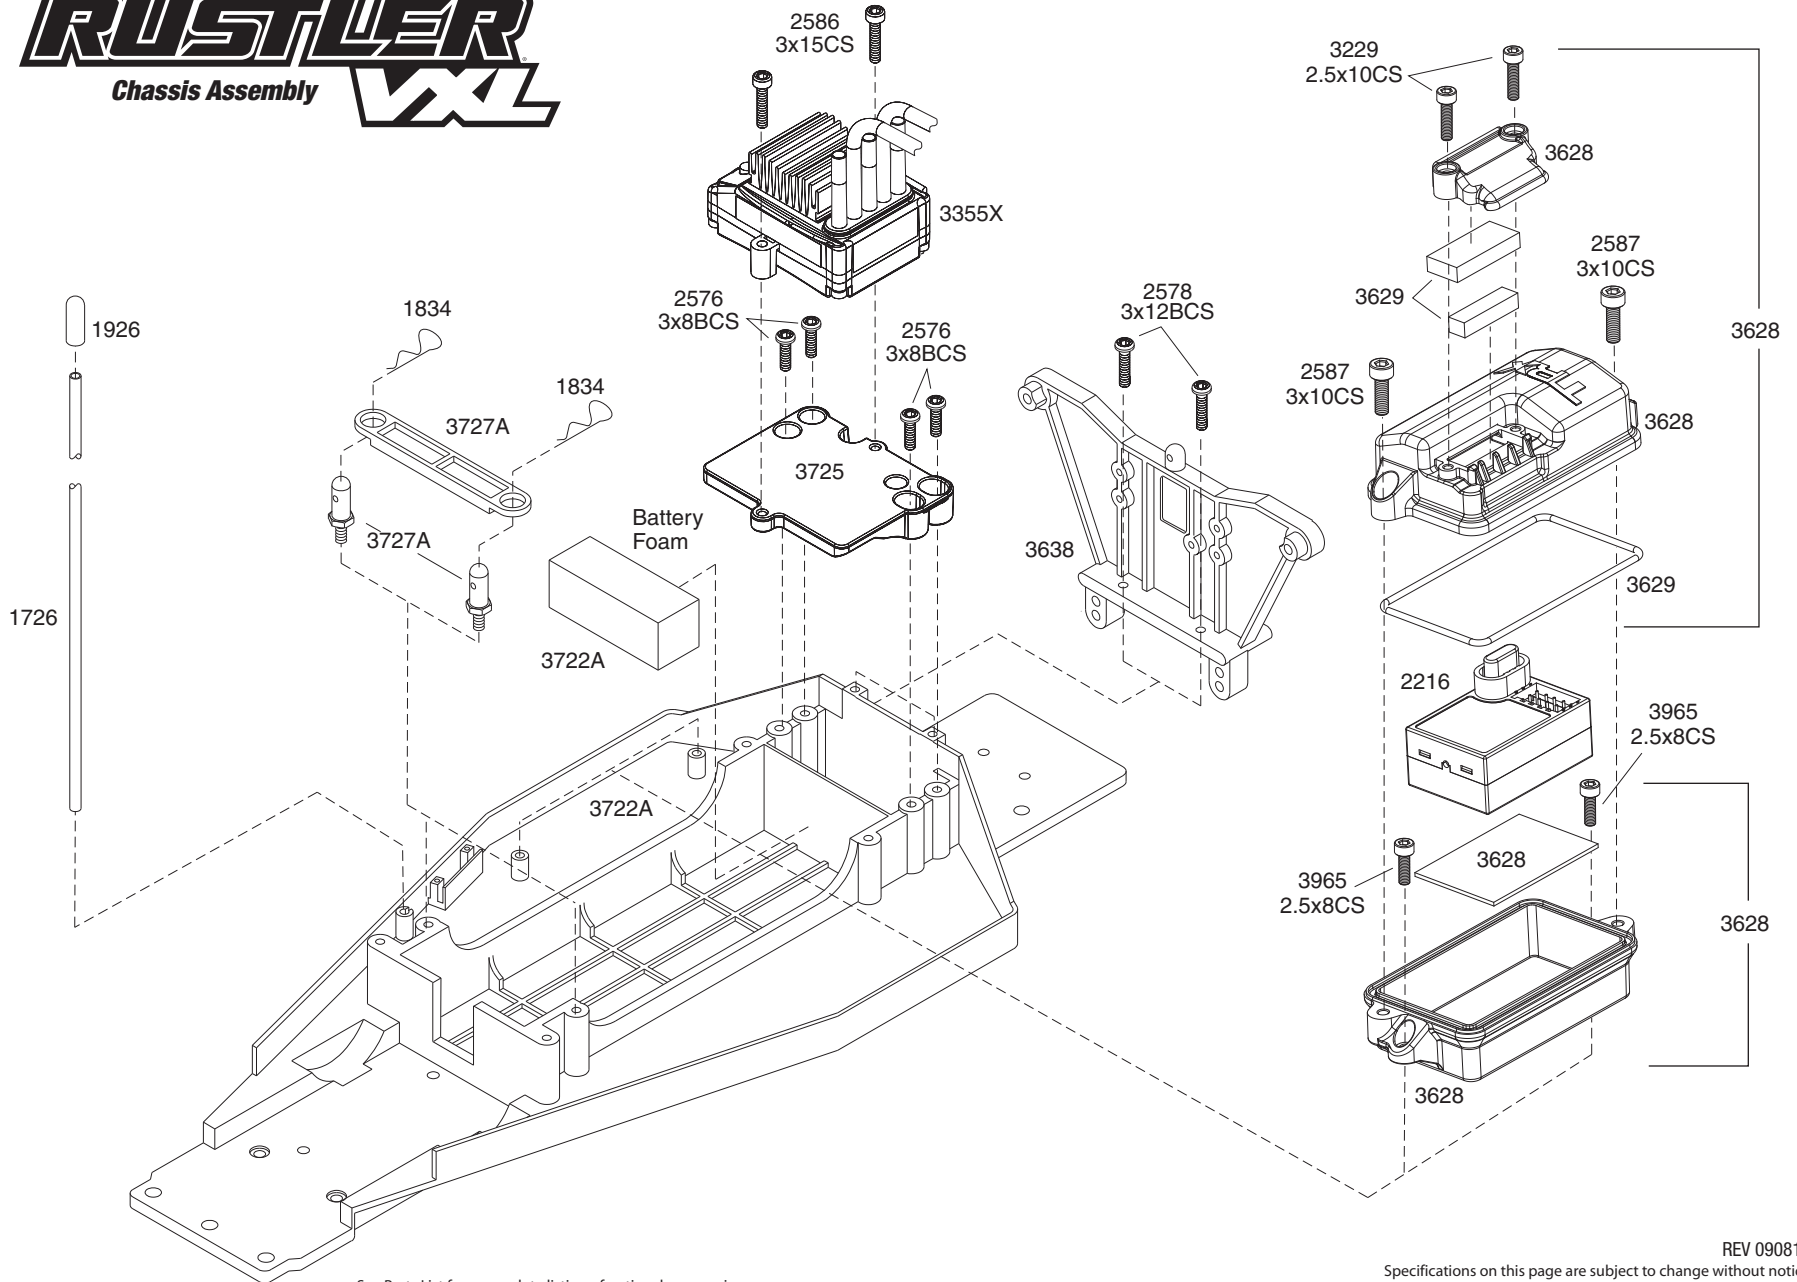

RUSTLER

Chassis Assembly **VXL**

See Parts List for a complete listing of optional accessories.

REV 090811
Specifications on this page are subject to change without notice.
Every attempt has been made to ensure the accuracy of this drawing, however Traxxas cannot be held responsible for typographical or other errors.