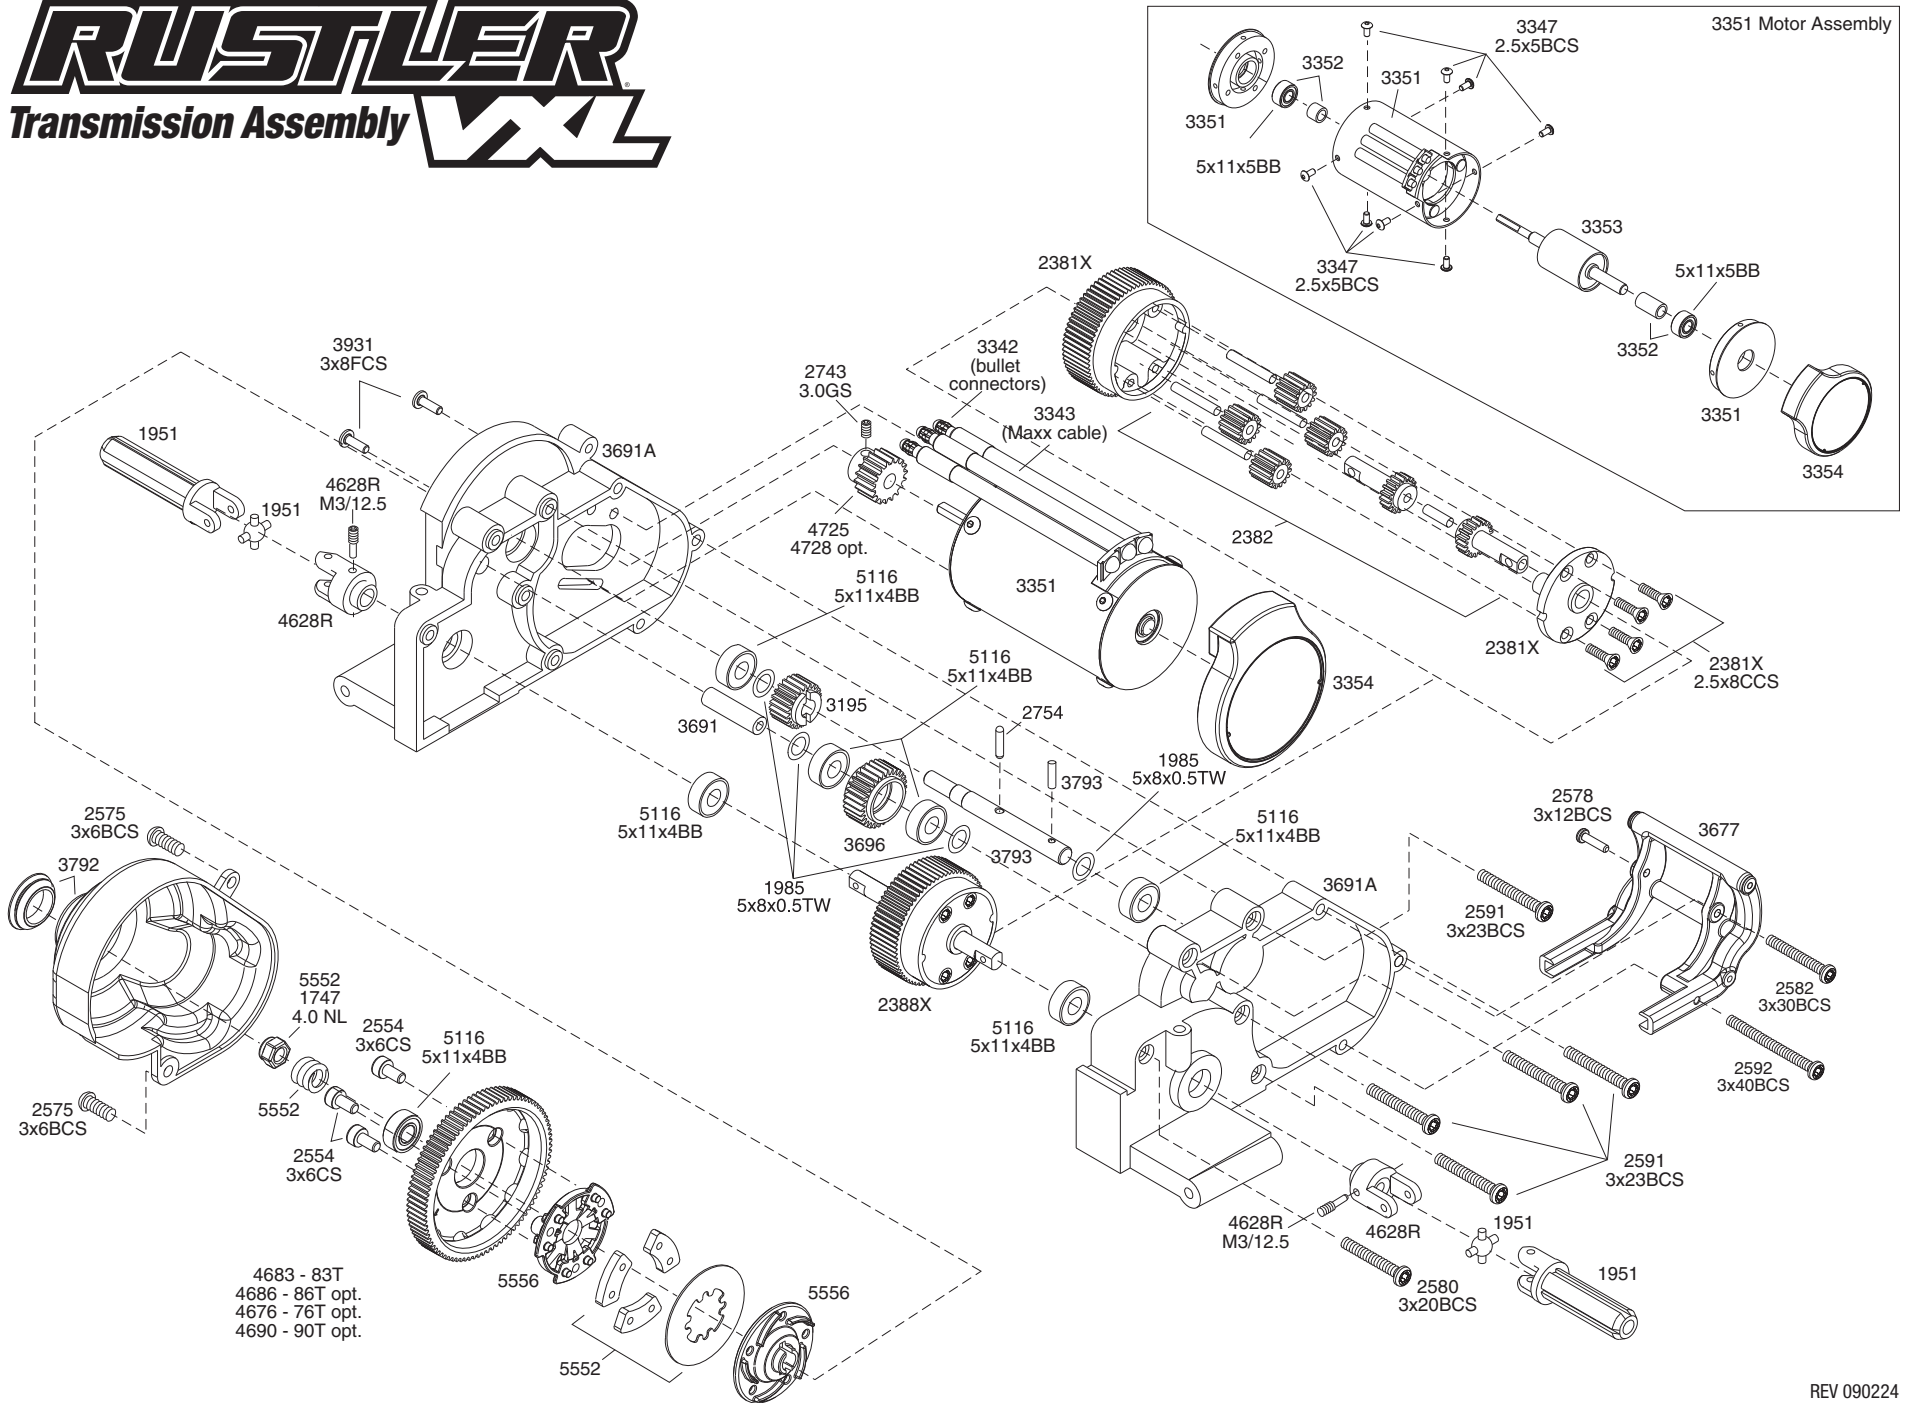

RUSTLER

Transmission Assembly **VXL**

See Parts List for a complete listing of optional accessories.

REV 090224
 Specifications on this page are subject to change without notice.
 Every attempt has been made to ensure the accuracy of this drawing, however Traxxas cannot be held responsible for typographical or other errors.