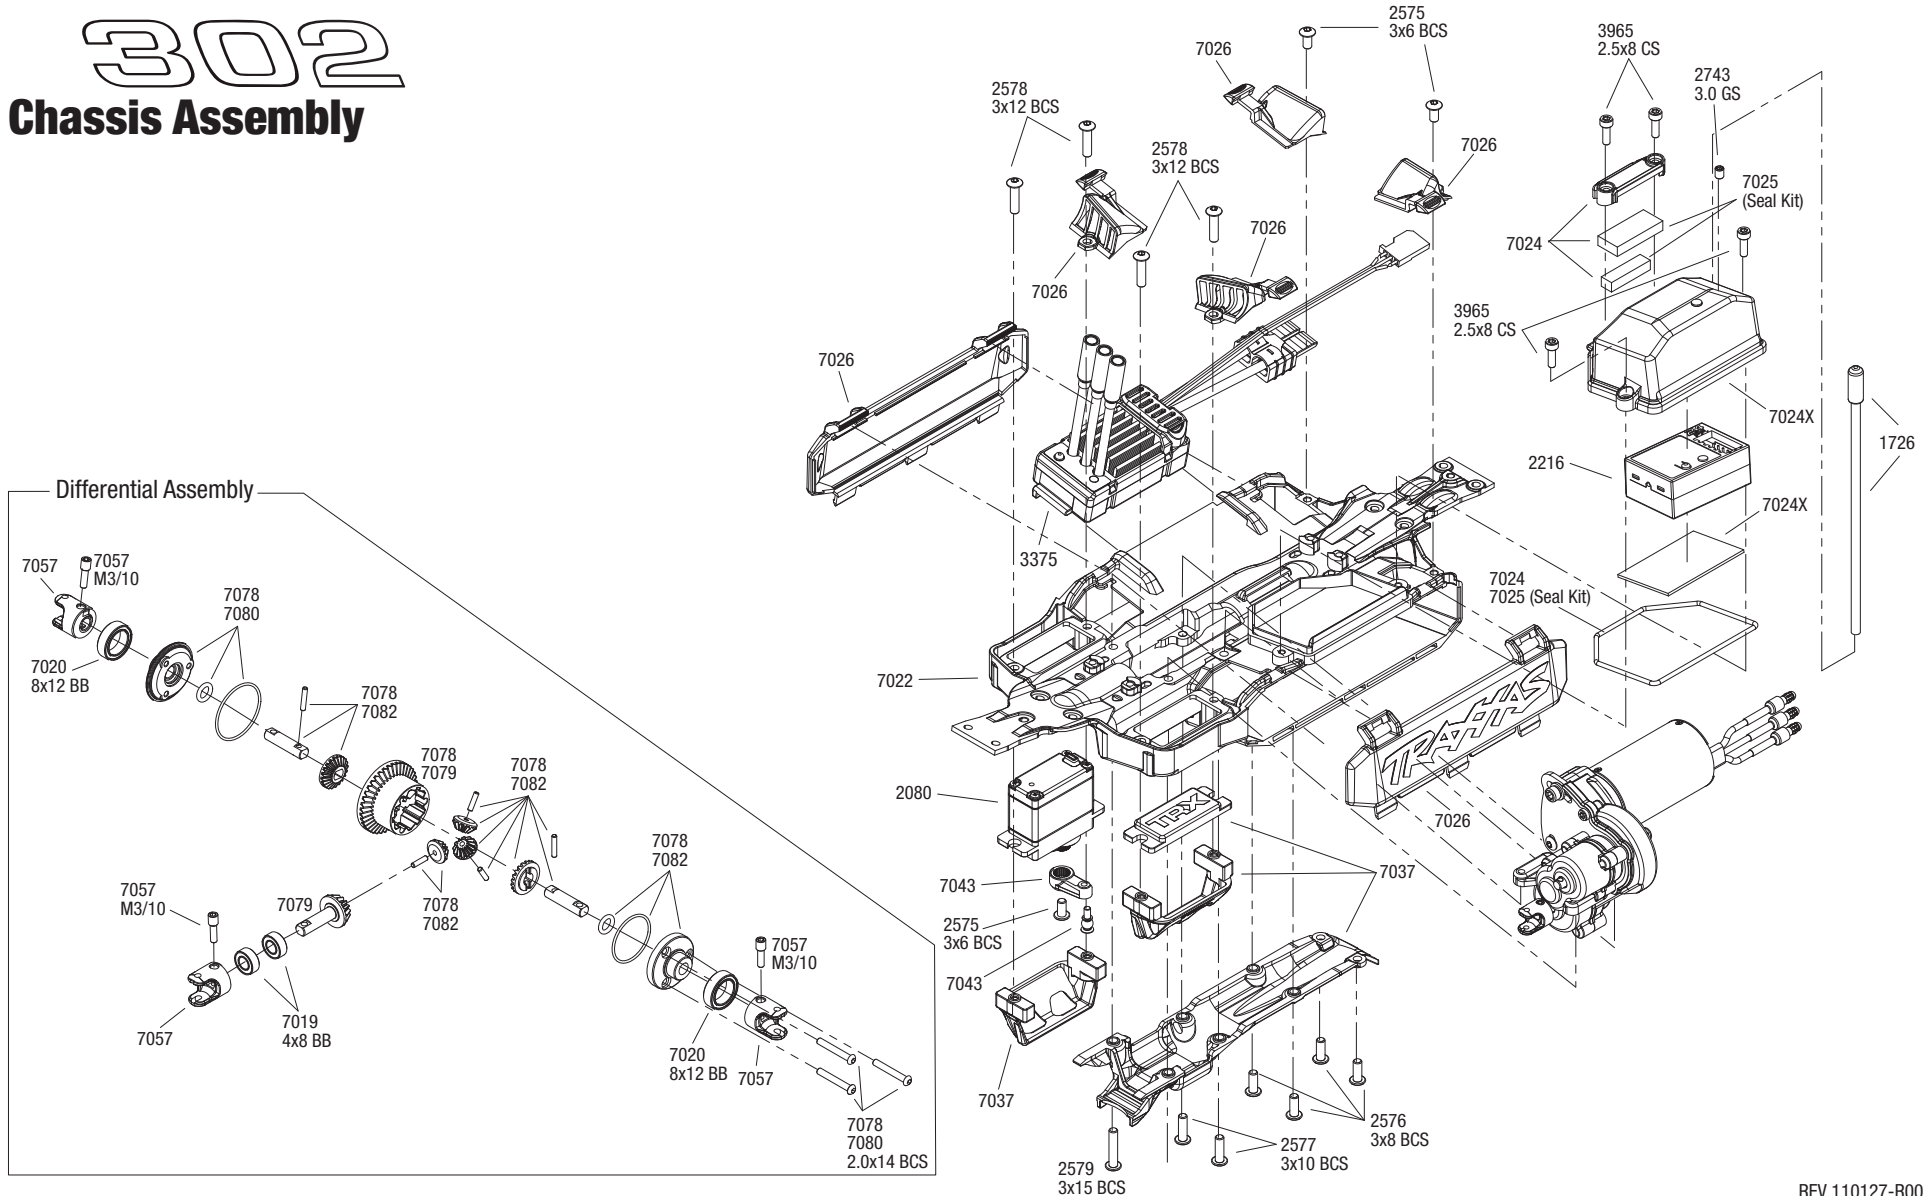

BOSS

302

Chassis Assembly

Specifications on this page are subject to change without notice. Every attempt has been made to ensure the accuracy of this drawing, however Traxxas cannot be held responsible for typographical or other errors.

See Parts List for a complete listing of optional accessories.

REV 110127-R00

Rear Assembly

BOSS

302

See Parts List for a complete listing of optional accessories.

Specifications on this page are subject to change without notice. Every attempt has been made to ensure the accuracy of this drawing, however Traxxas cannot be held responsible for typographical or other errors.

REV 110127-R00

BOSS 302 Transmission Assembly

See Parts List for a complete listing of optional accessories.

REV 110127-R00
TRAXXAS
 Specifications on this page are subject to change without notice. Every attempt has been made to ensure the accuracy of this drawing, however Traxxas cannot be held responsible for typographical or other errors.

BOSS 302 Driveshaft Assembly