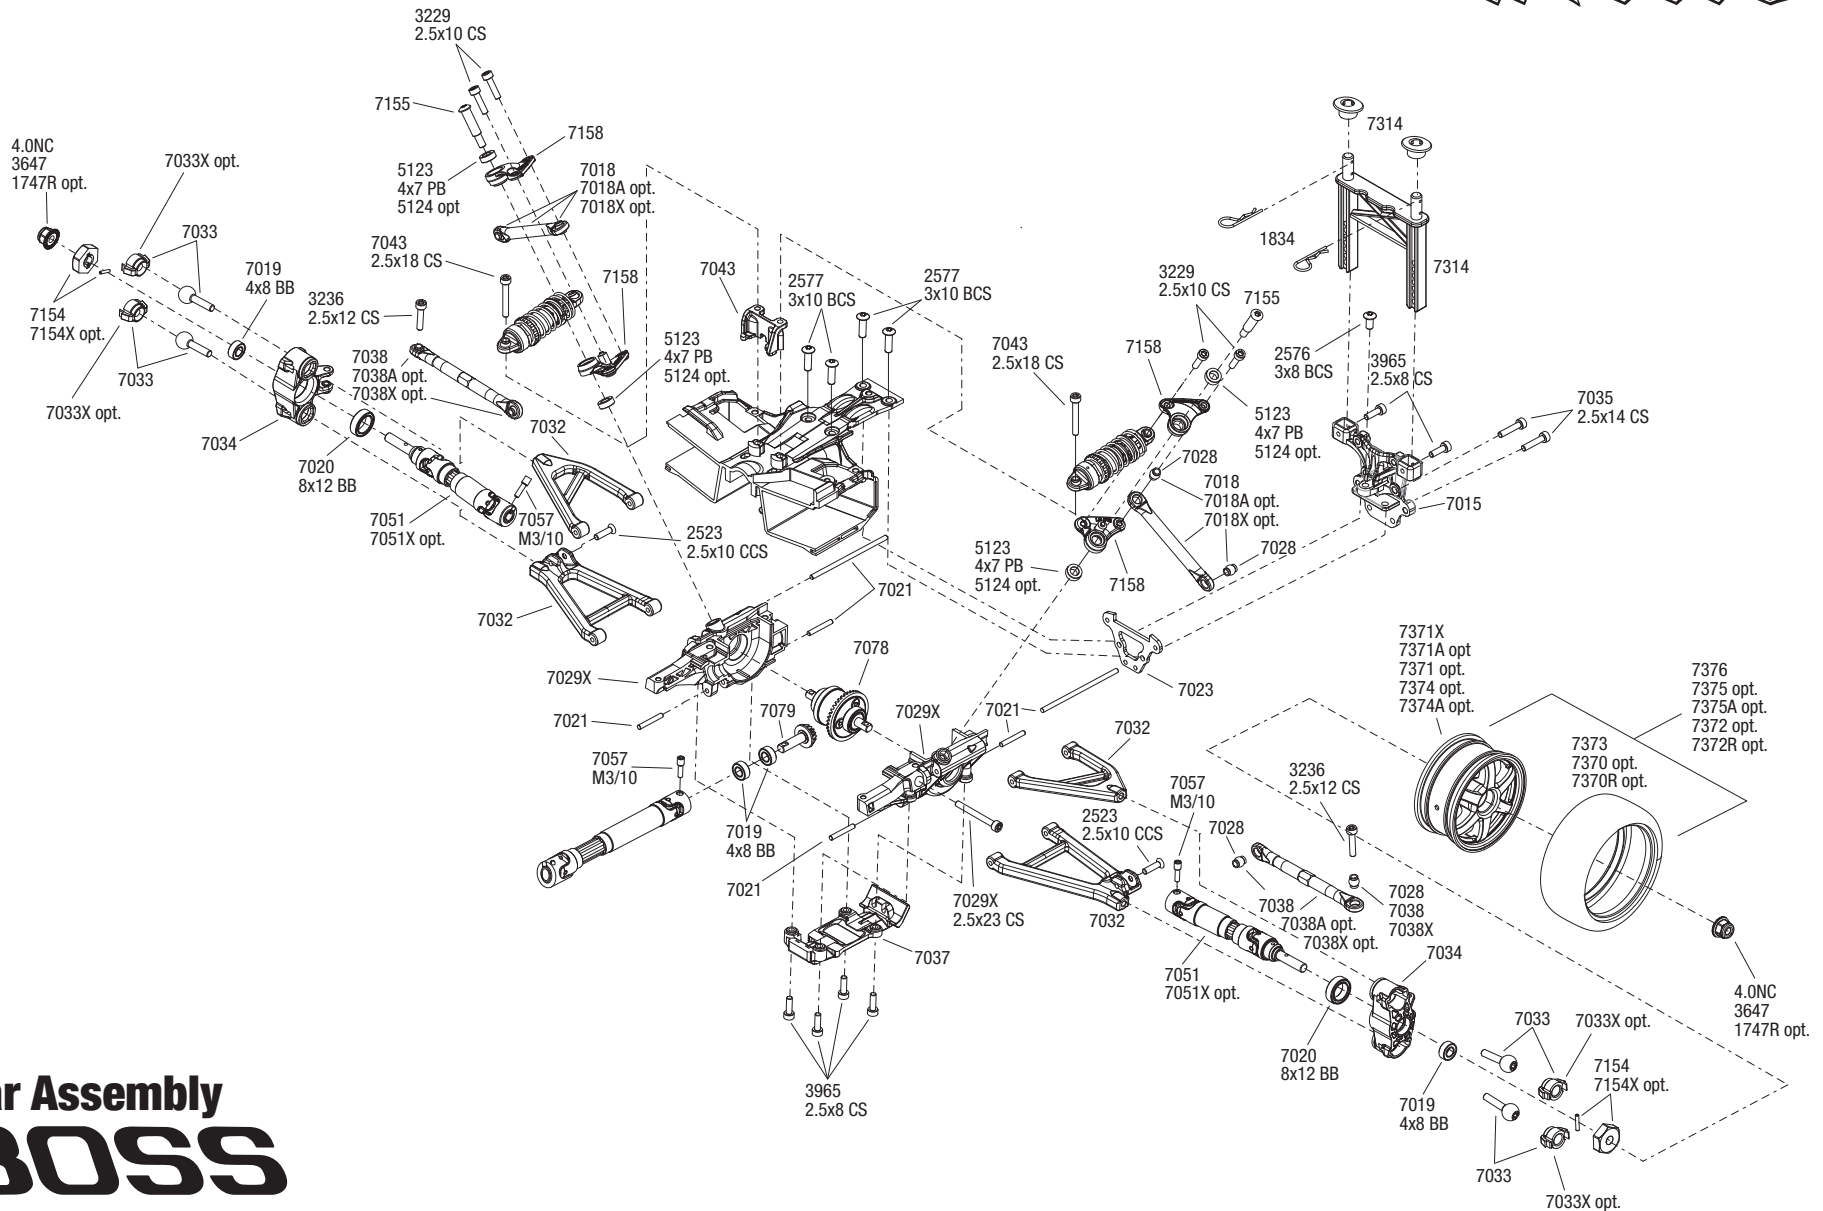

BOSS

302

Chassis Assembly

Specifications on this page are subject to change without notice. Every attempt has been made to ensure the accuracy of this drawing, however Traxxas cannot be held responsible for typographical or other errors.

See Parts List for a complete listing of optional accessories.

REV 110127-R00

Rear Assembly

BOSS

302

See Parts List for a complete listing of optional accessories.

Specifications on this page are subject to change without notice. Every attempt has been made to ensure the accuracy of this drawing, however Traxxas cannot be held responsible for typographical or other errors.

REV 110127-R00

BOSS 302 Transmission Assembly

See Parts List for a complete listing of optional accessories.

REV 110127-R00
TRAXXAS
 Specifications on this page are subject to change without notice. Every attempt has been made to ensure the accuracy of this drawing, however Traxxas cannot be held responsible for typographical or other errors.

BOSS 302 Driveshaft Assembly