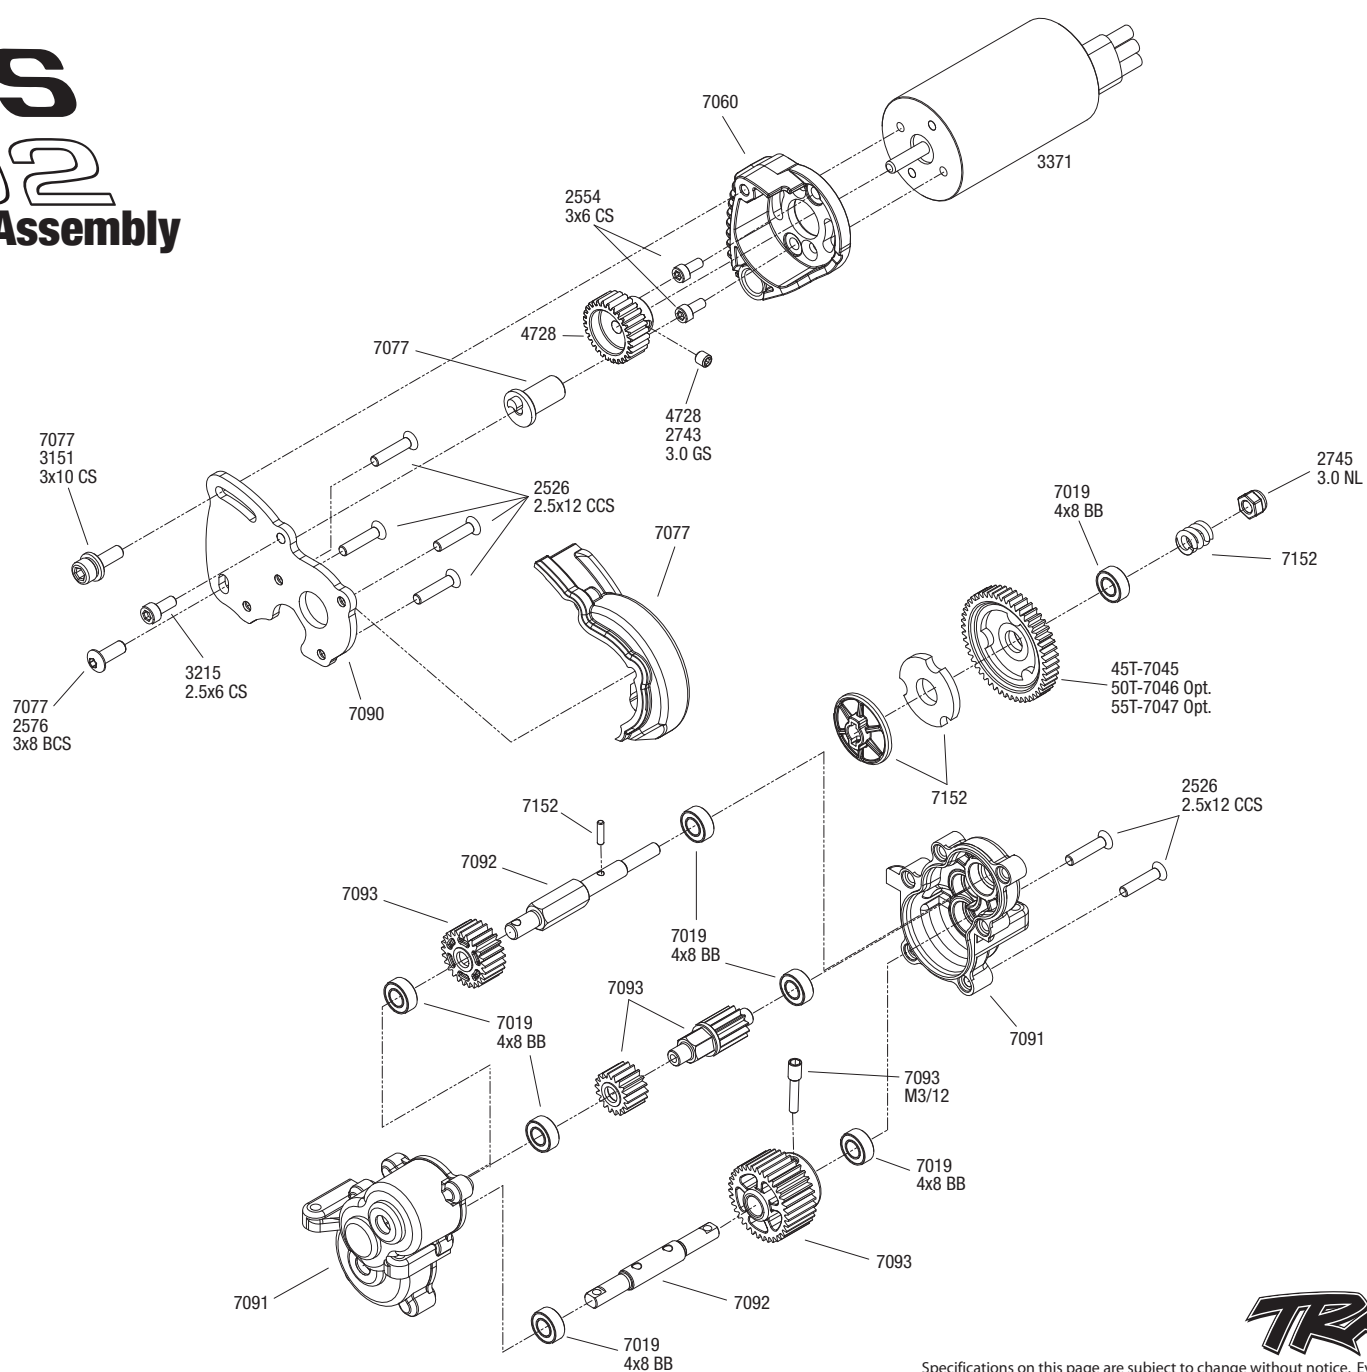

BOSS

302

Chassis Assembly

Specifications on this page are subject to change without notice. Every attempt has been made to ensure the accuracy of this drawing, however Traxxas cannot be held responsible for typographical or other errors.

See Parts List for a complete listing of optional accessories.

REV 110127-R00

Rear Assembly

BOSS

302

See Parts List for a complete listing of optional accessories.

Specifications on this page are subject to change without notice. Every attempt has been made to ensure the accuracy of this drawing, however Traxxas cannot be held responsible for typographical or other errors.

REV 110127-R00

BOSS 302 Transmission Assembly

See Parts List for a complete listing of optional accessories.

REV 110127-R00
TRAXXAS
 Specifications on this page are subject to change without notice. Every attempt has been made to ensure the accuracy of this drawing, however Traxxas cannot be held responsible for typographical or other errors.

BOSS 302 Driveshaft Assembly