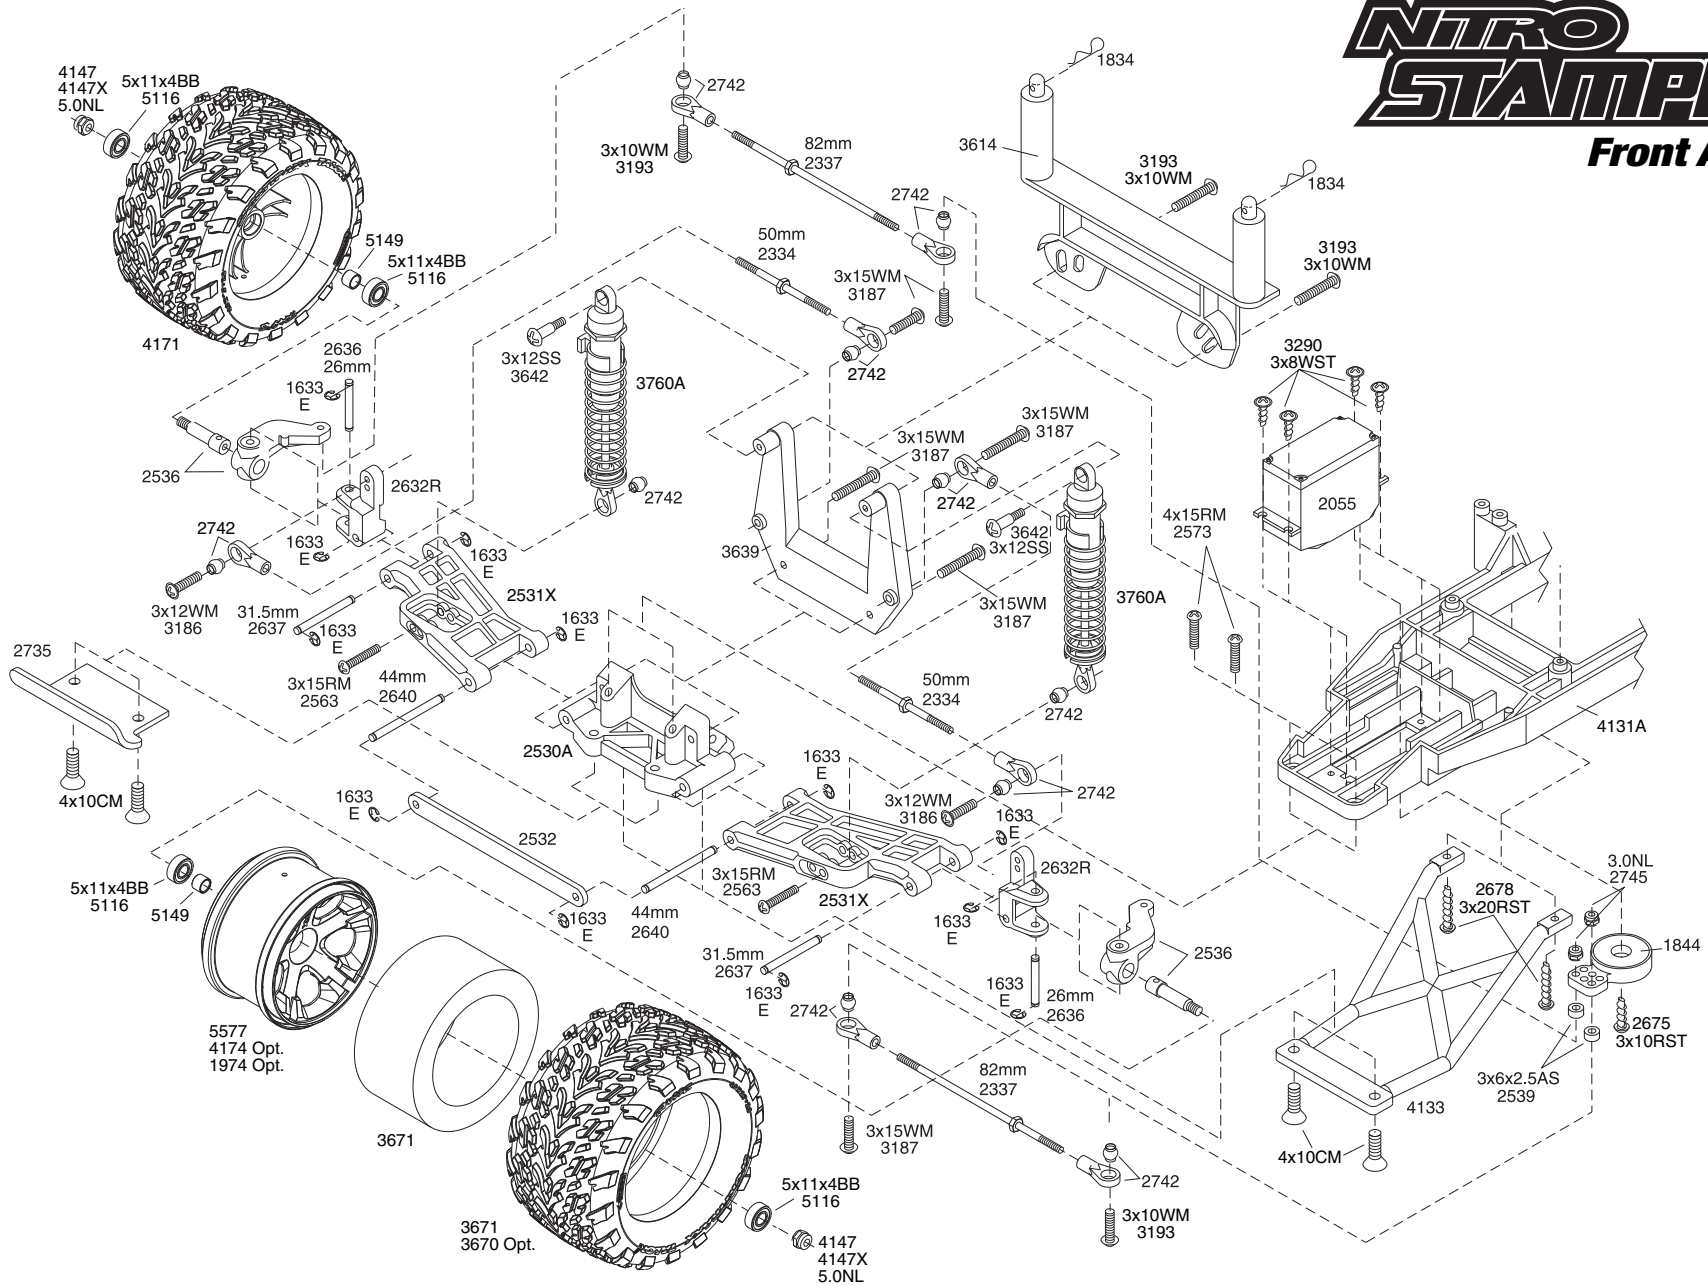

NITRO STAMPEDE

Front Assembly

REV 070306

Specifications on this page are subject to change without notice. Every attempt has been made to ensure the accuracy of this drawing, however Traxxas cannot be held responsible for typographical or other errors.