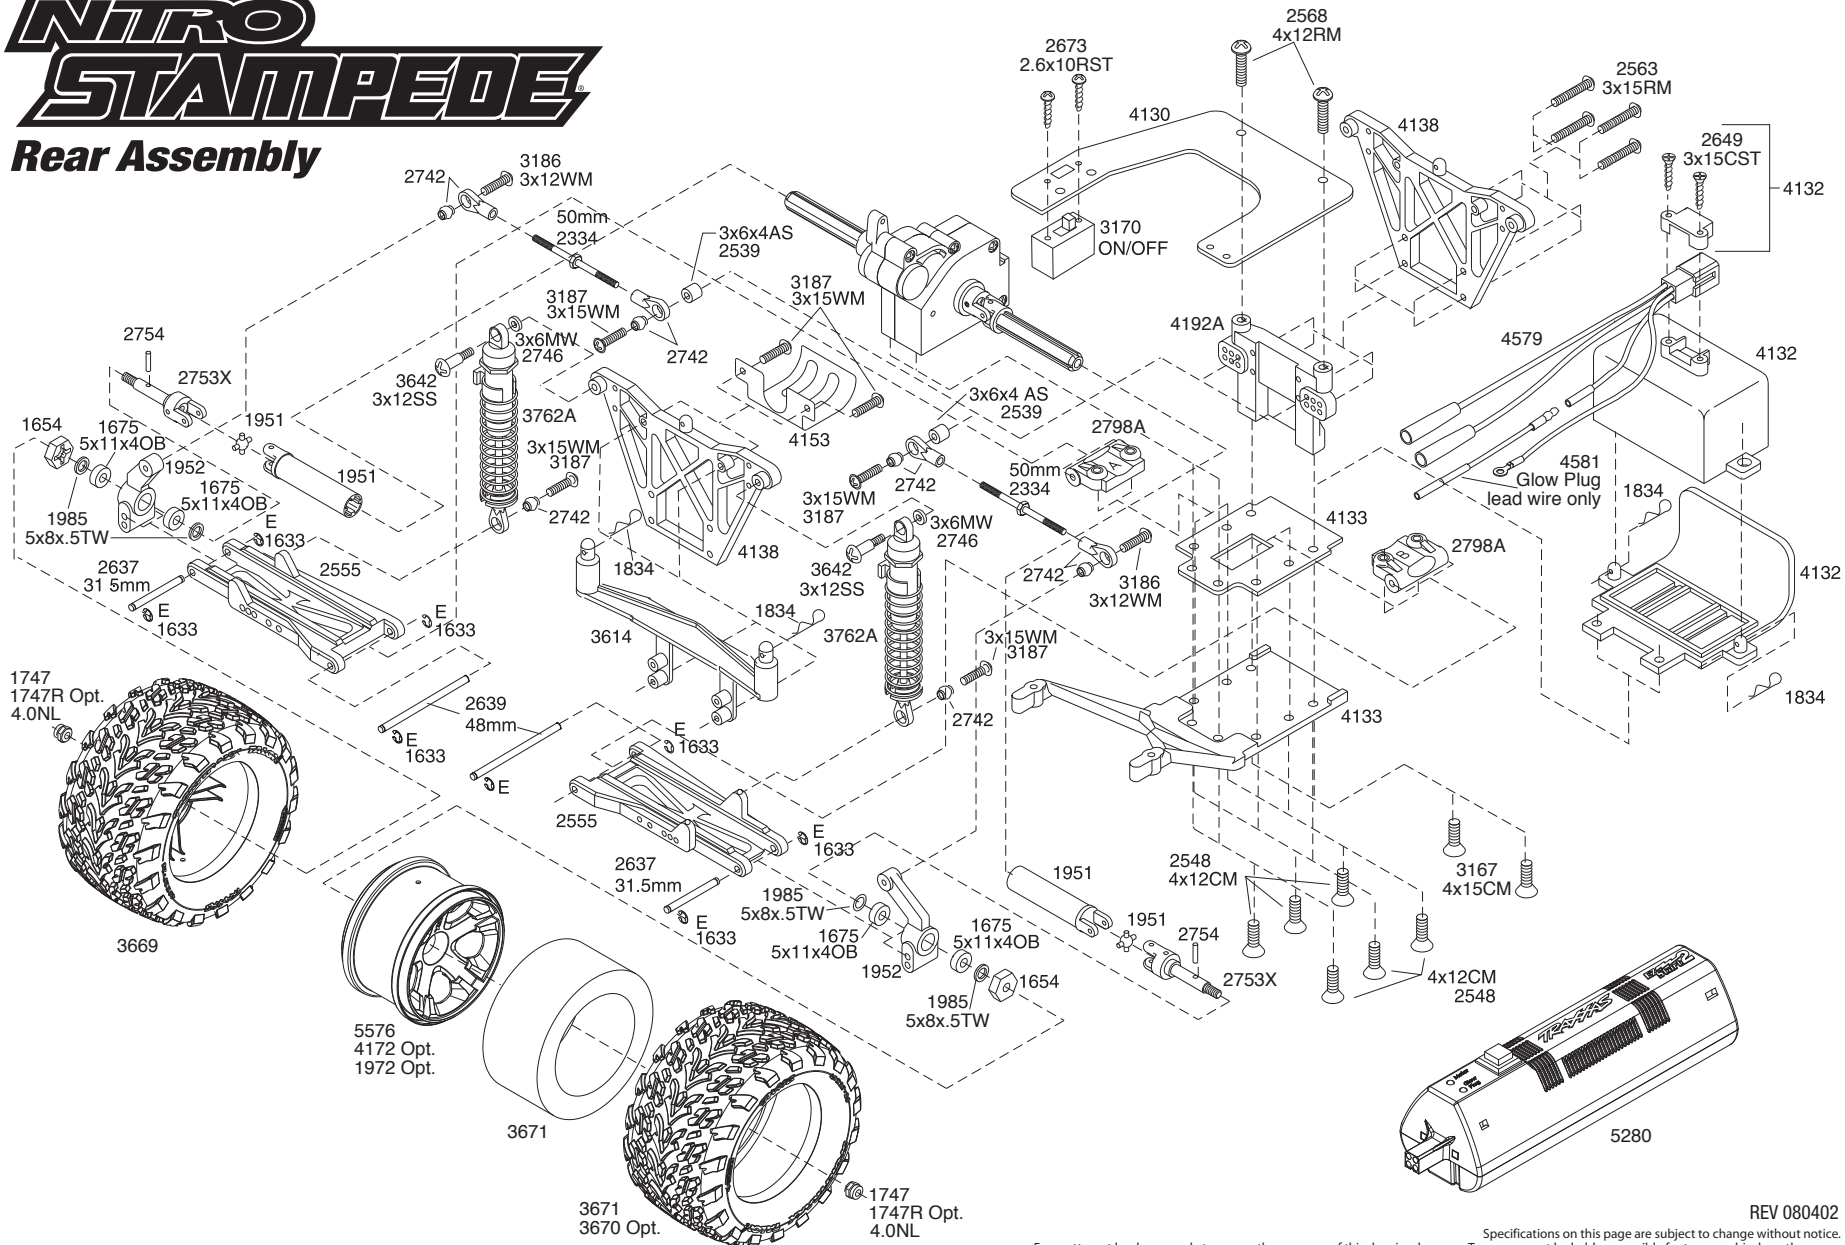

NITRO STAMPEDE

Rear Assembly

REV 080402

Specifications on this page are subject to change without notice. Every attempt has been made to ensure the accuracy of this drawing, however Traxxas cannot be held responsible for typographical or other errors.