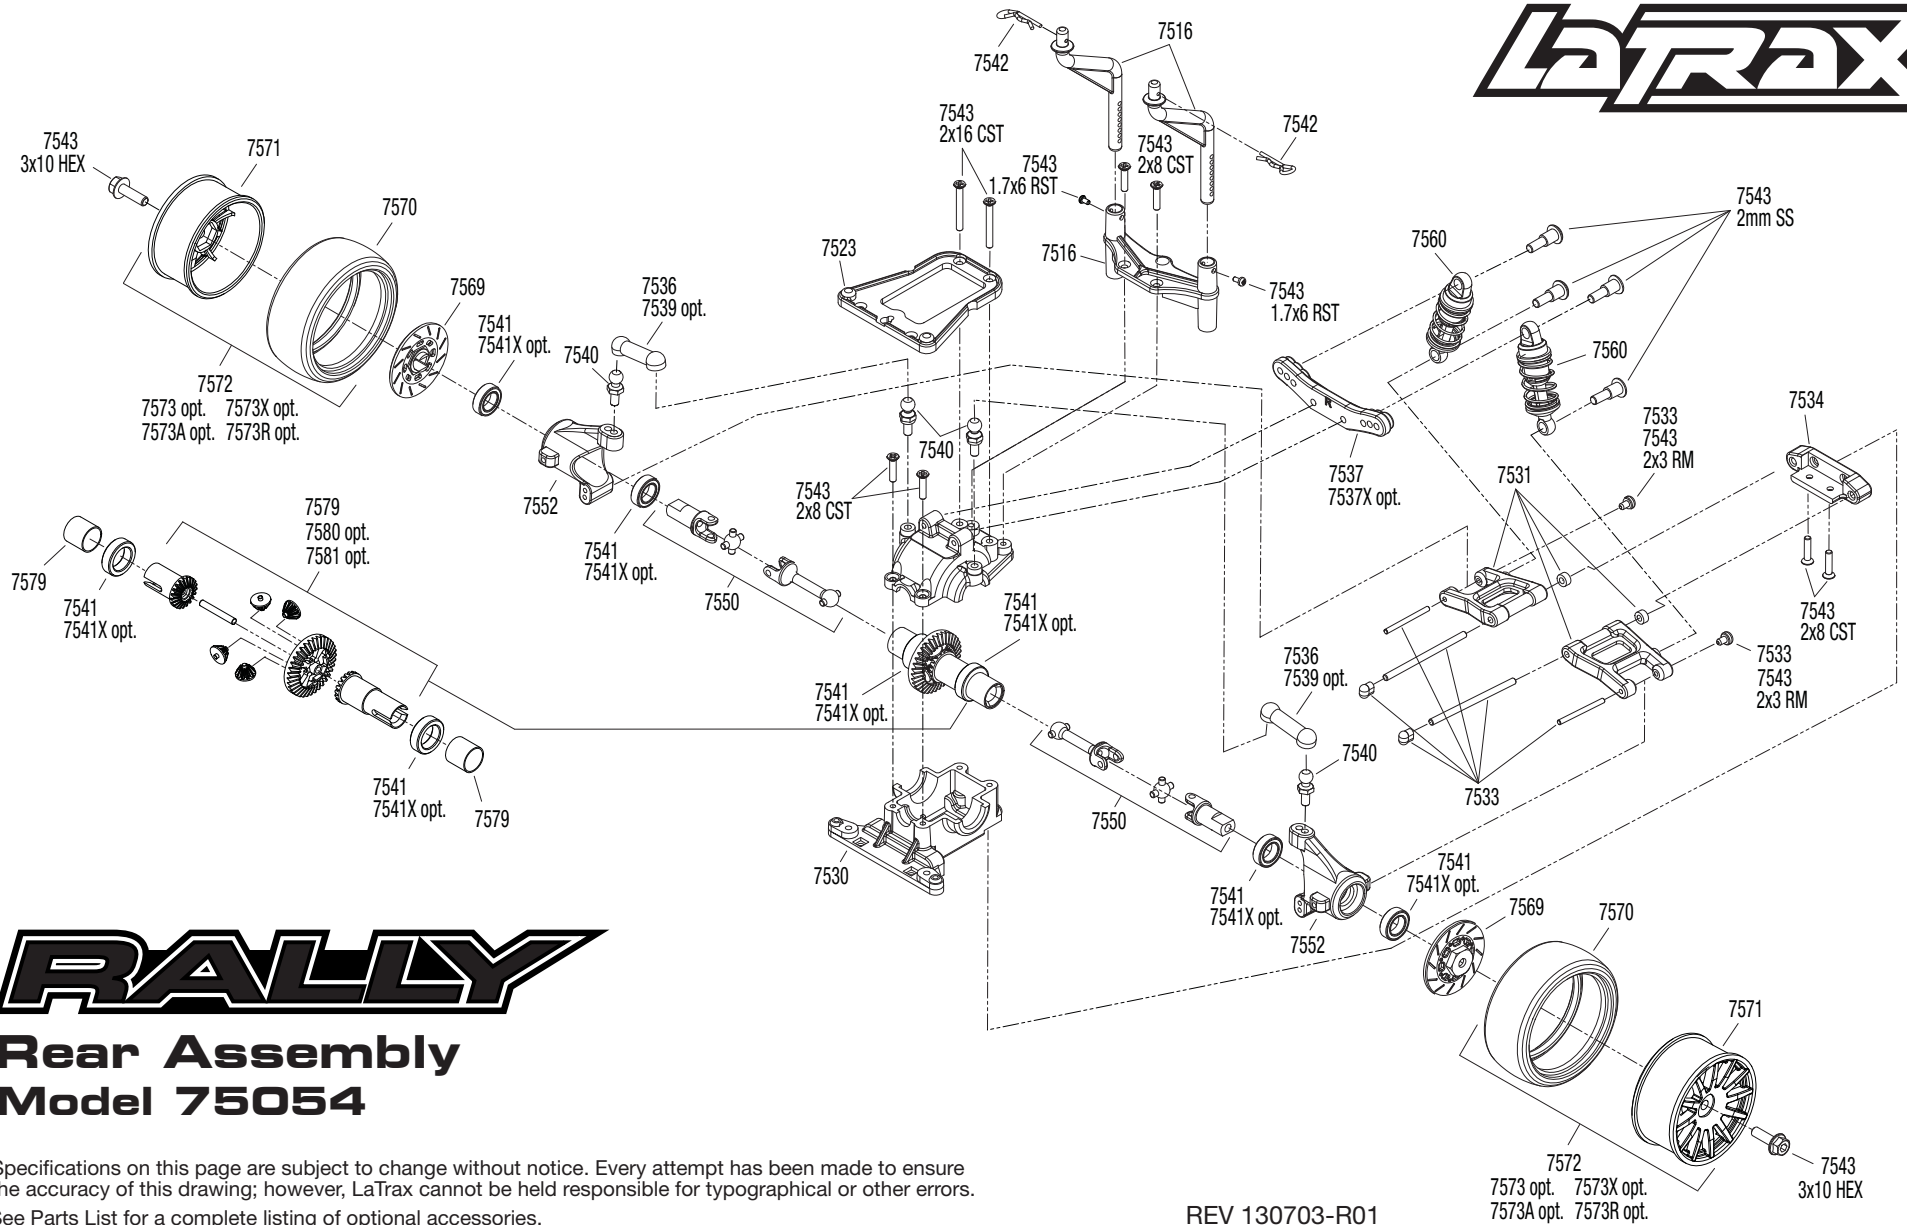

REV 130703-R01

RALLY

Chassis Assembly Model 75054

See Parts List for a complete listing of optional accessories.

REV 130703-R01
Specifications on this page are subject to change without notice. Every attempt has been made to ensure the accuracy of this drawing; however, LaTrax cannot be held responsible for typographical or other errors.

RALLY

Rear Assembly Model 75054

Specifications on this page are subject to change without notice. Every attempt has been made to ensure the accuracy of this drawing; however, LaTrax cannot be held responsible for typographical or other errors. See Parts List for a complete listing of optional accessories.

REV 130703-R01