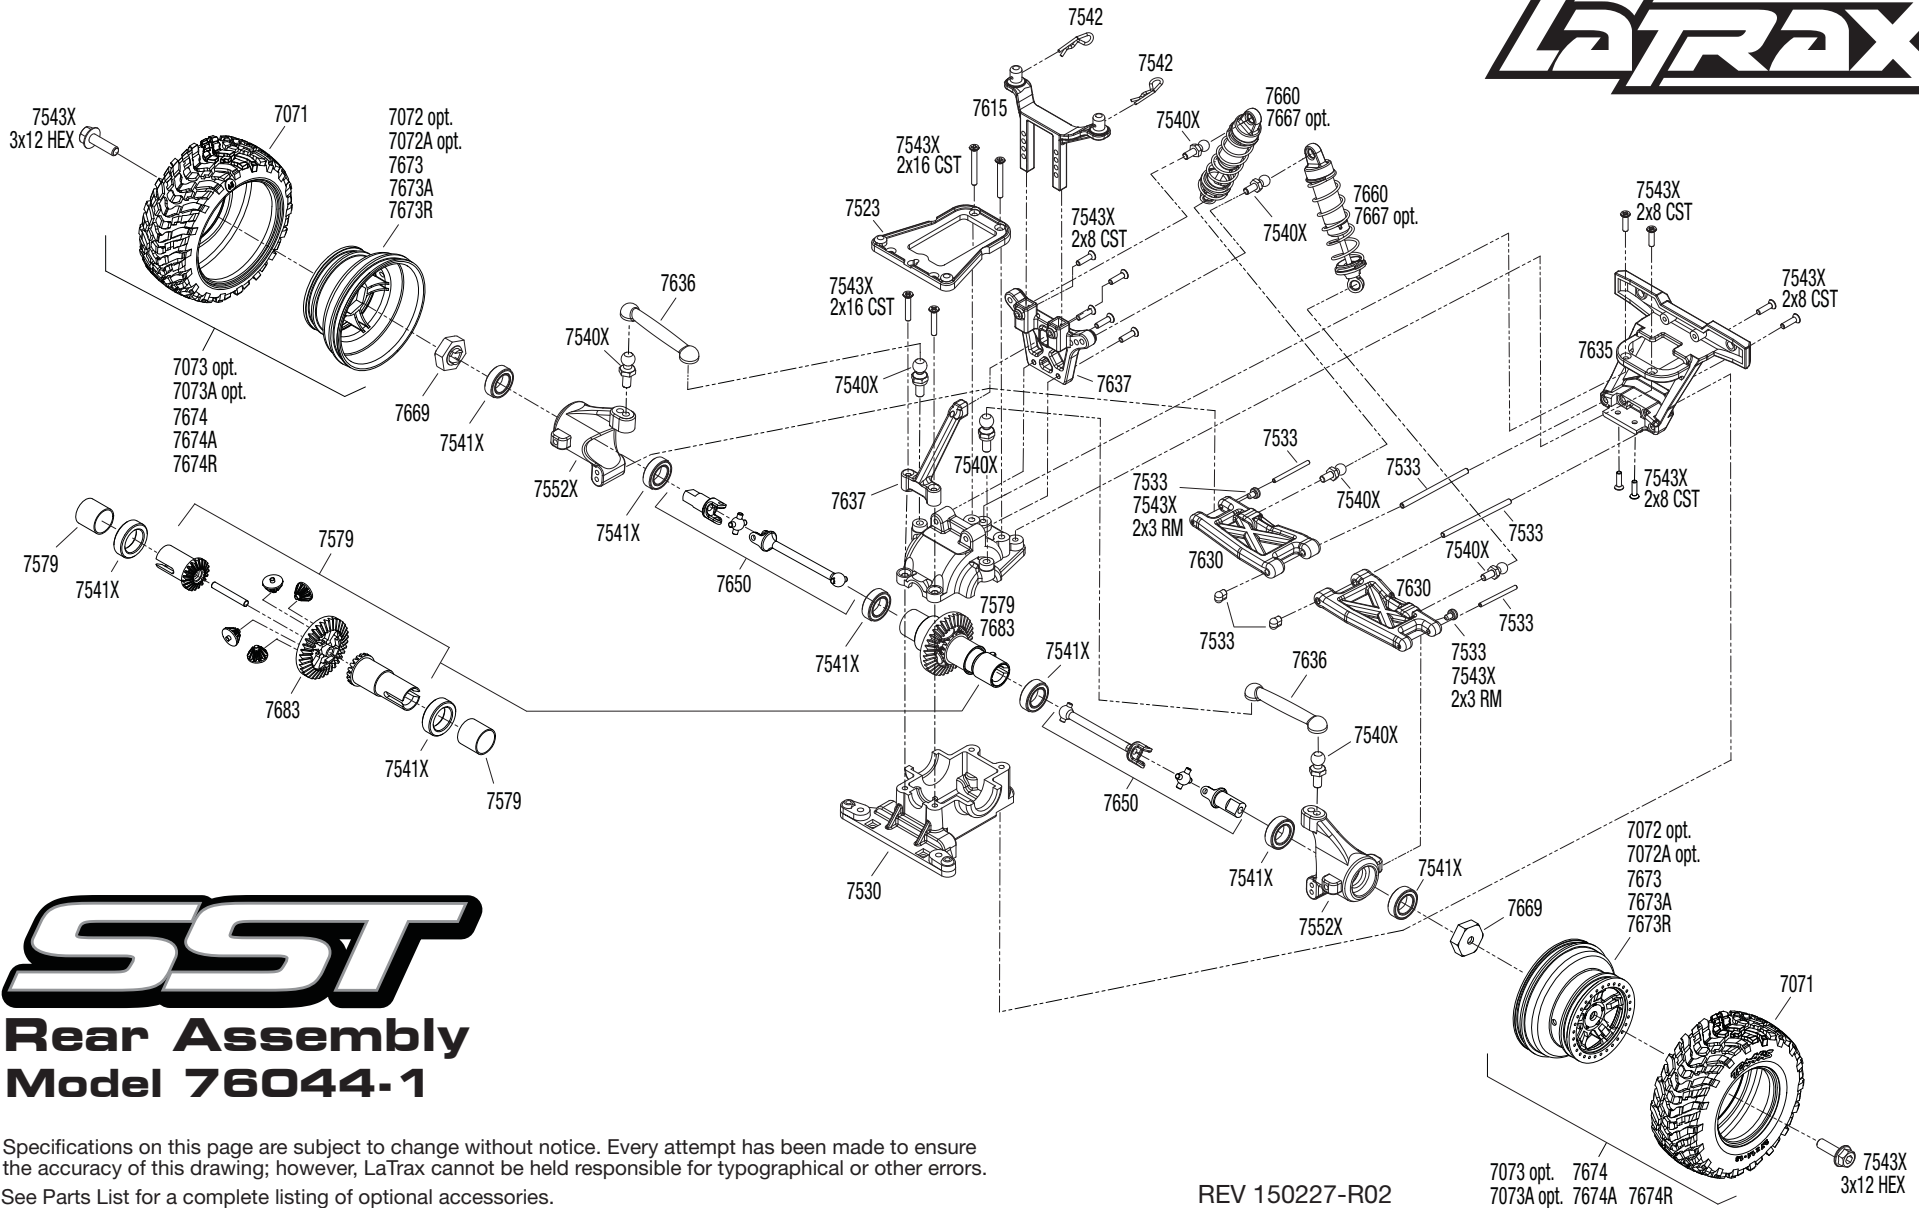

SST

Chassis Assembly Model 76044-1

LaTRAX

See Parts List for a complete listing of optional accessories.

Specifications on this page are subject to change without notice. Every attempt has been made to ensure the accuracy of this drawing; however, LaTrax cannot be held responsible for typographical or other errors.

REV 150227-R02

SST

Rear Assembly

Model 76044-1

Specifications on this page are subject to change without notice. Every attempt has been made to ensure the accuracy of this drawing; however, LaTrax cannot be held responsible for typographical or other errors. See Parts List for a complete listing of optional accessories.

REV 150227-R02

7073 opt. 7674
7073A opt. 7674A 7674R
7543X
3x12 HEX