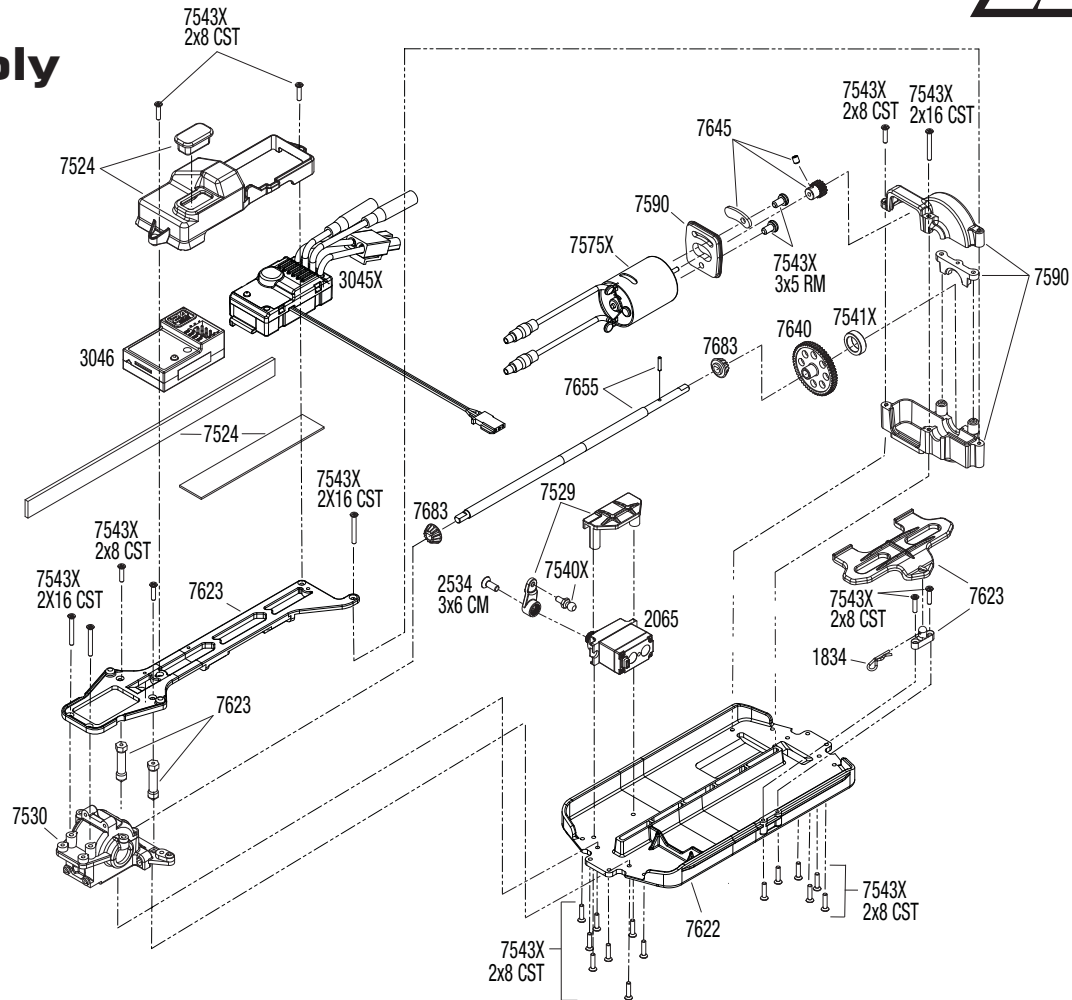

SST

Chassis Assembly Model 76044-1

LaTRAX

See Parts List for a complete listing of optional accessories.

Specifications on this page are subject to change without notice. Every attempt has been made to ensure the accuracy of this drawing; however, LaTrax cannot be held responsible for typographical or other errors.

REV 150227-R02

SST

Rear Assembly

Model 76044-1

Specifications on this page are subject to change without notice. Every attempt has been made to ensure the accuracy of this drawing; however, LaTrax cannot be held responsible for typographical or other errors. See Parts List for a complete listing of optional accessories.

REV 150227-R02

7073 opt. 7674
7073A opt. 7674A 7674R
7543X
3x12 HEX