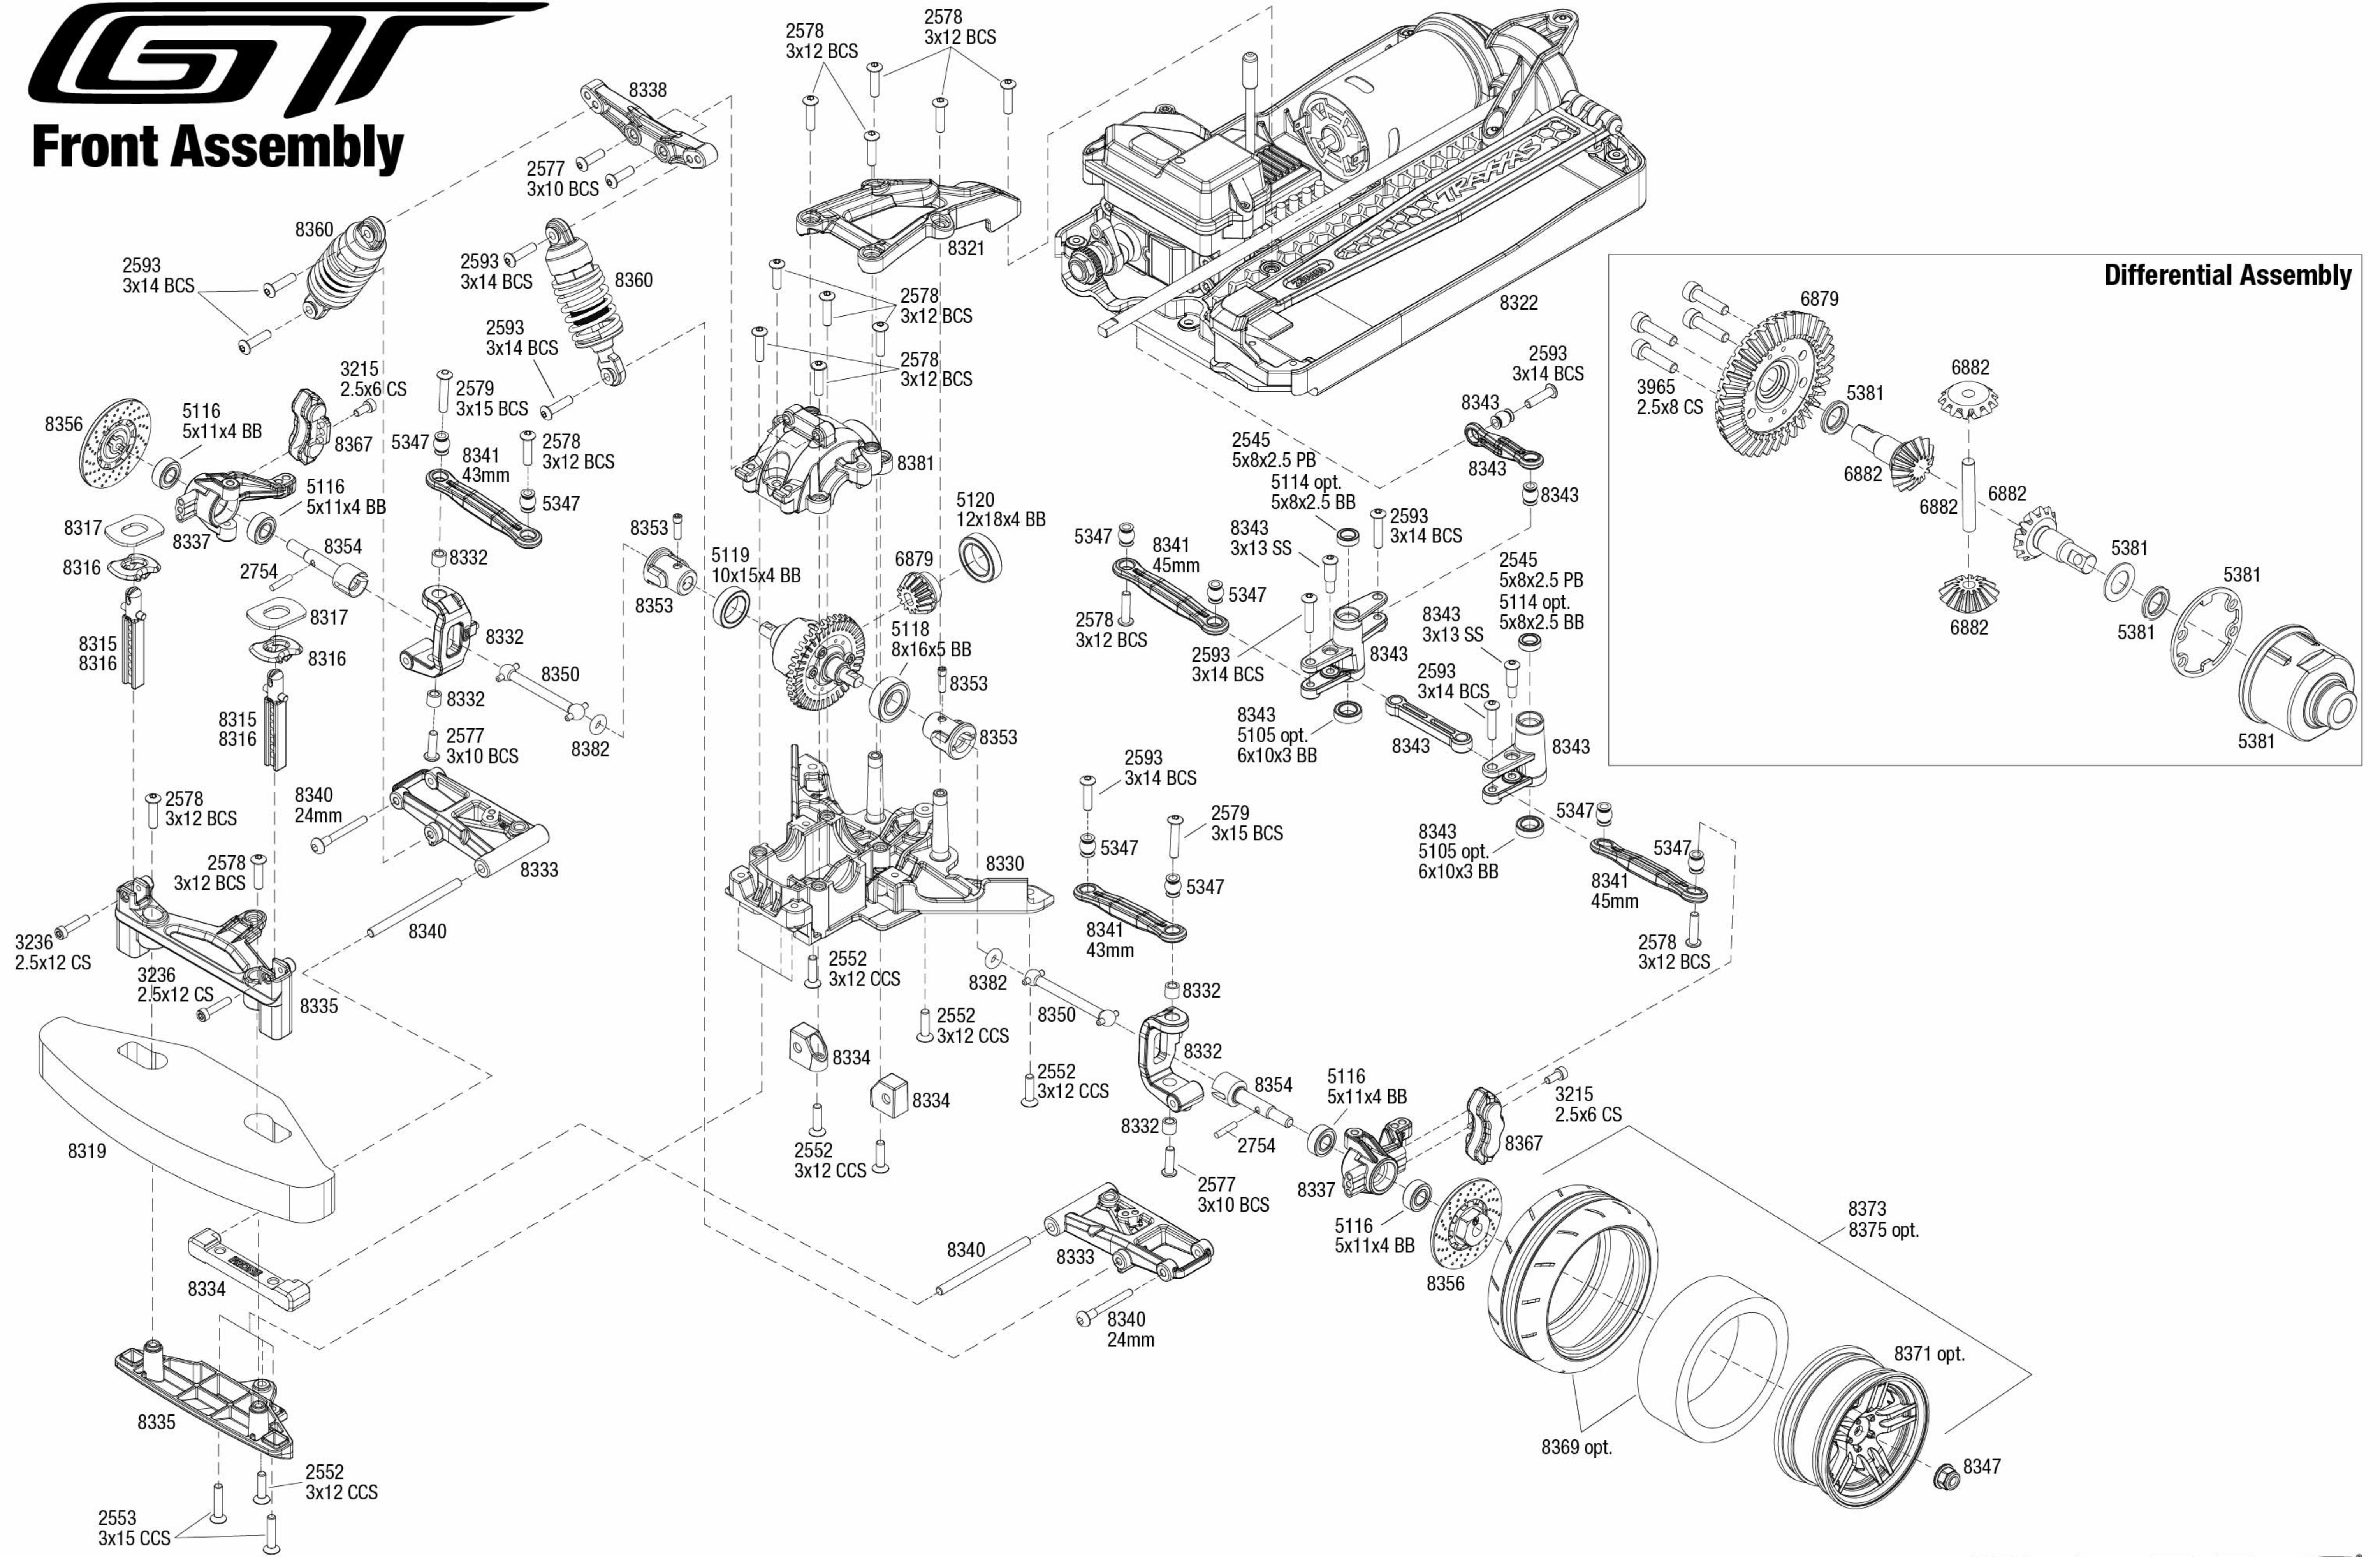

GT Chassis Assembly

See Parts List for a complete listing of optional accessories.

Specifications on this page are subject to change without notice. Every attempt has been made to ensure the accuracy of this drawing; however, Traxxas cannot be held responsible for typographical or other errors.

GT

Front Assembly

REV 170427-R01

Specifications on this page are subject to change without notice. Every attempt has been made to ensure the accuracy of this drawing; however, Traxxas cannot be held responsible for typographical or other errors.

See Parts List for a complete listing of optional accessories.

TRAXXAS

GT Modular Assembly

See Parts List for a complete listing of optional accessories.

REV 170427-R01

TRAXXAS

Specifications on this page are subject to change without notice. Every attempt has been made to ensure the accuracy of this drawing; however, Traxxas cannot be held responsible for typographical or other errors.

GT Rear Assembly

Differential Assembly

Shock Assembly

See Parts List for a complete listing of optional accessories.

REV 170427-R01
Specifications on this page are subject to change without notice. Every attempt has been made to ensure the accuracy of this drawing; however, Traxxas cannot be held responsible for typographical or other errors.