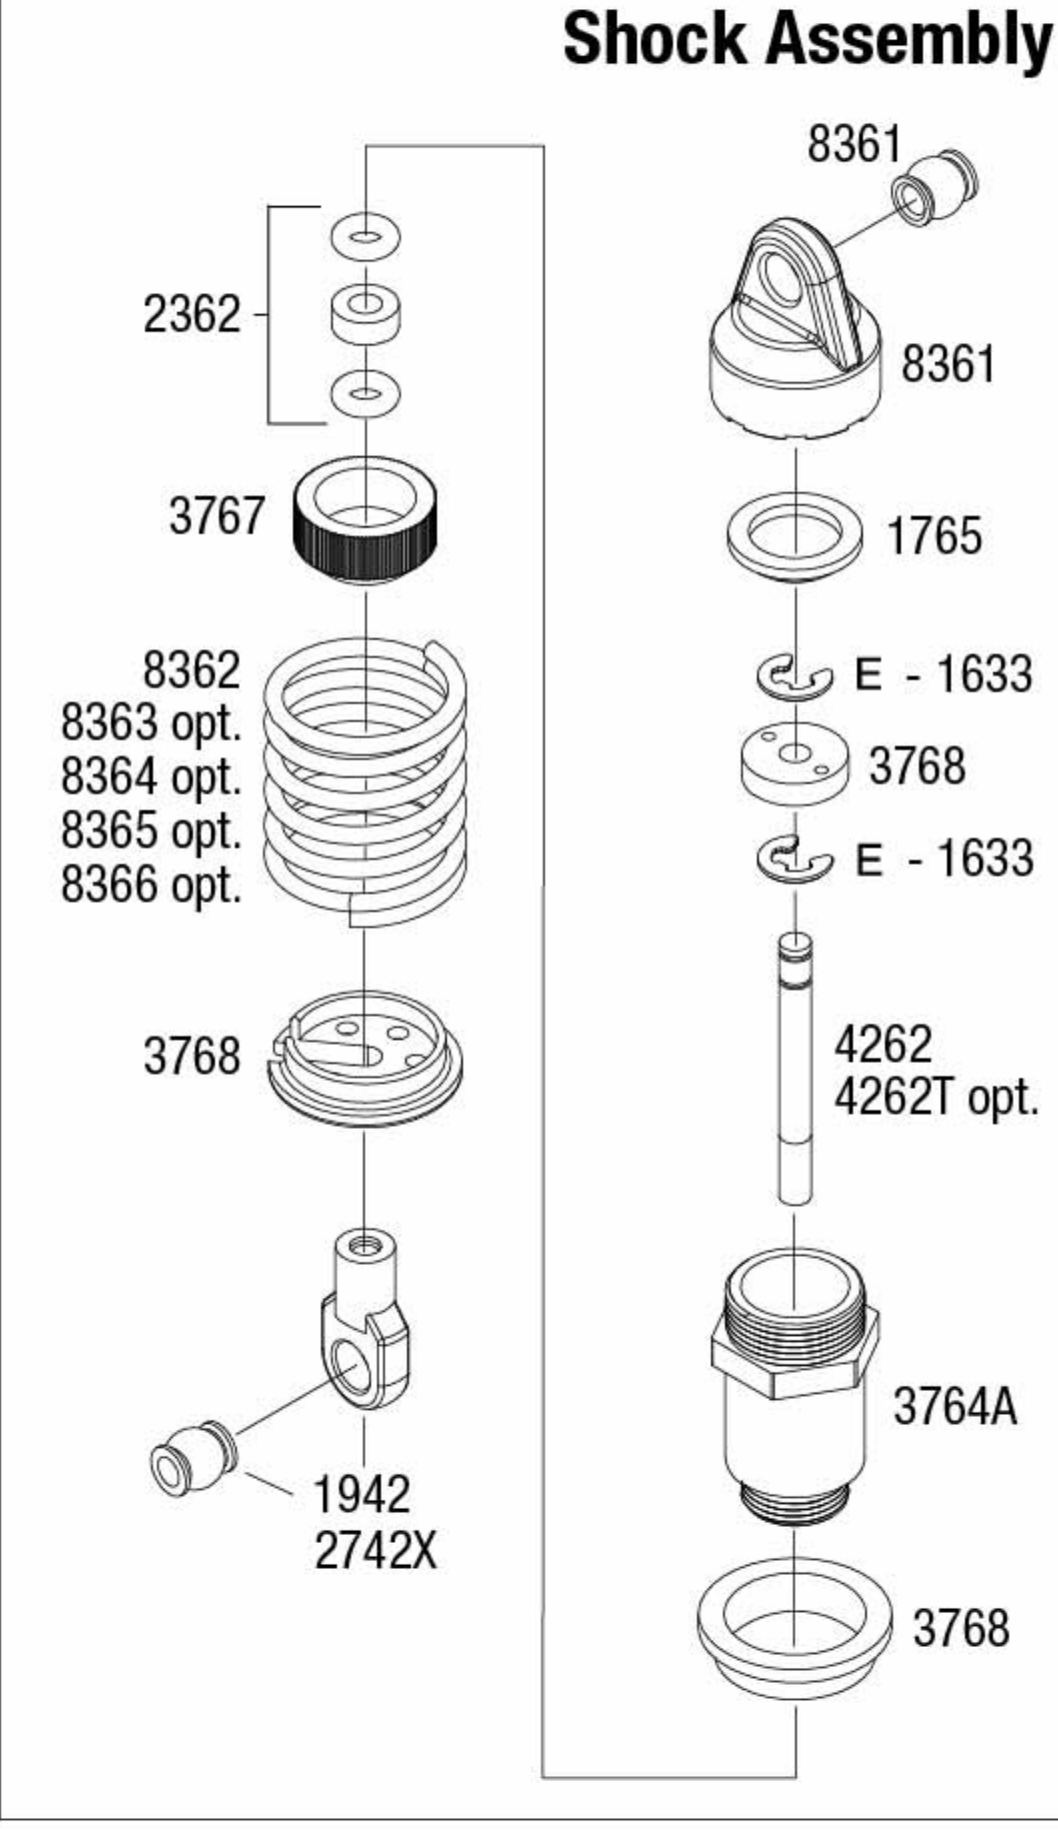

Shock Assembly

See Parts List for a complete listing of optional accessories.

REV 170427-R01
Specifications on this page are subject to change without notice. Every attempt has been made to ensure the accuracy of this drawing; however, Traxxas cannot be held responsible for typographical or other errors.