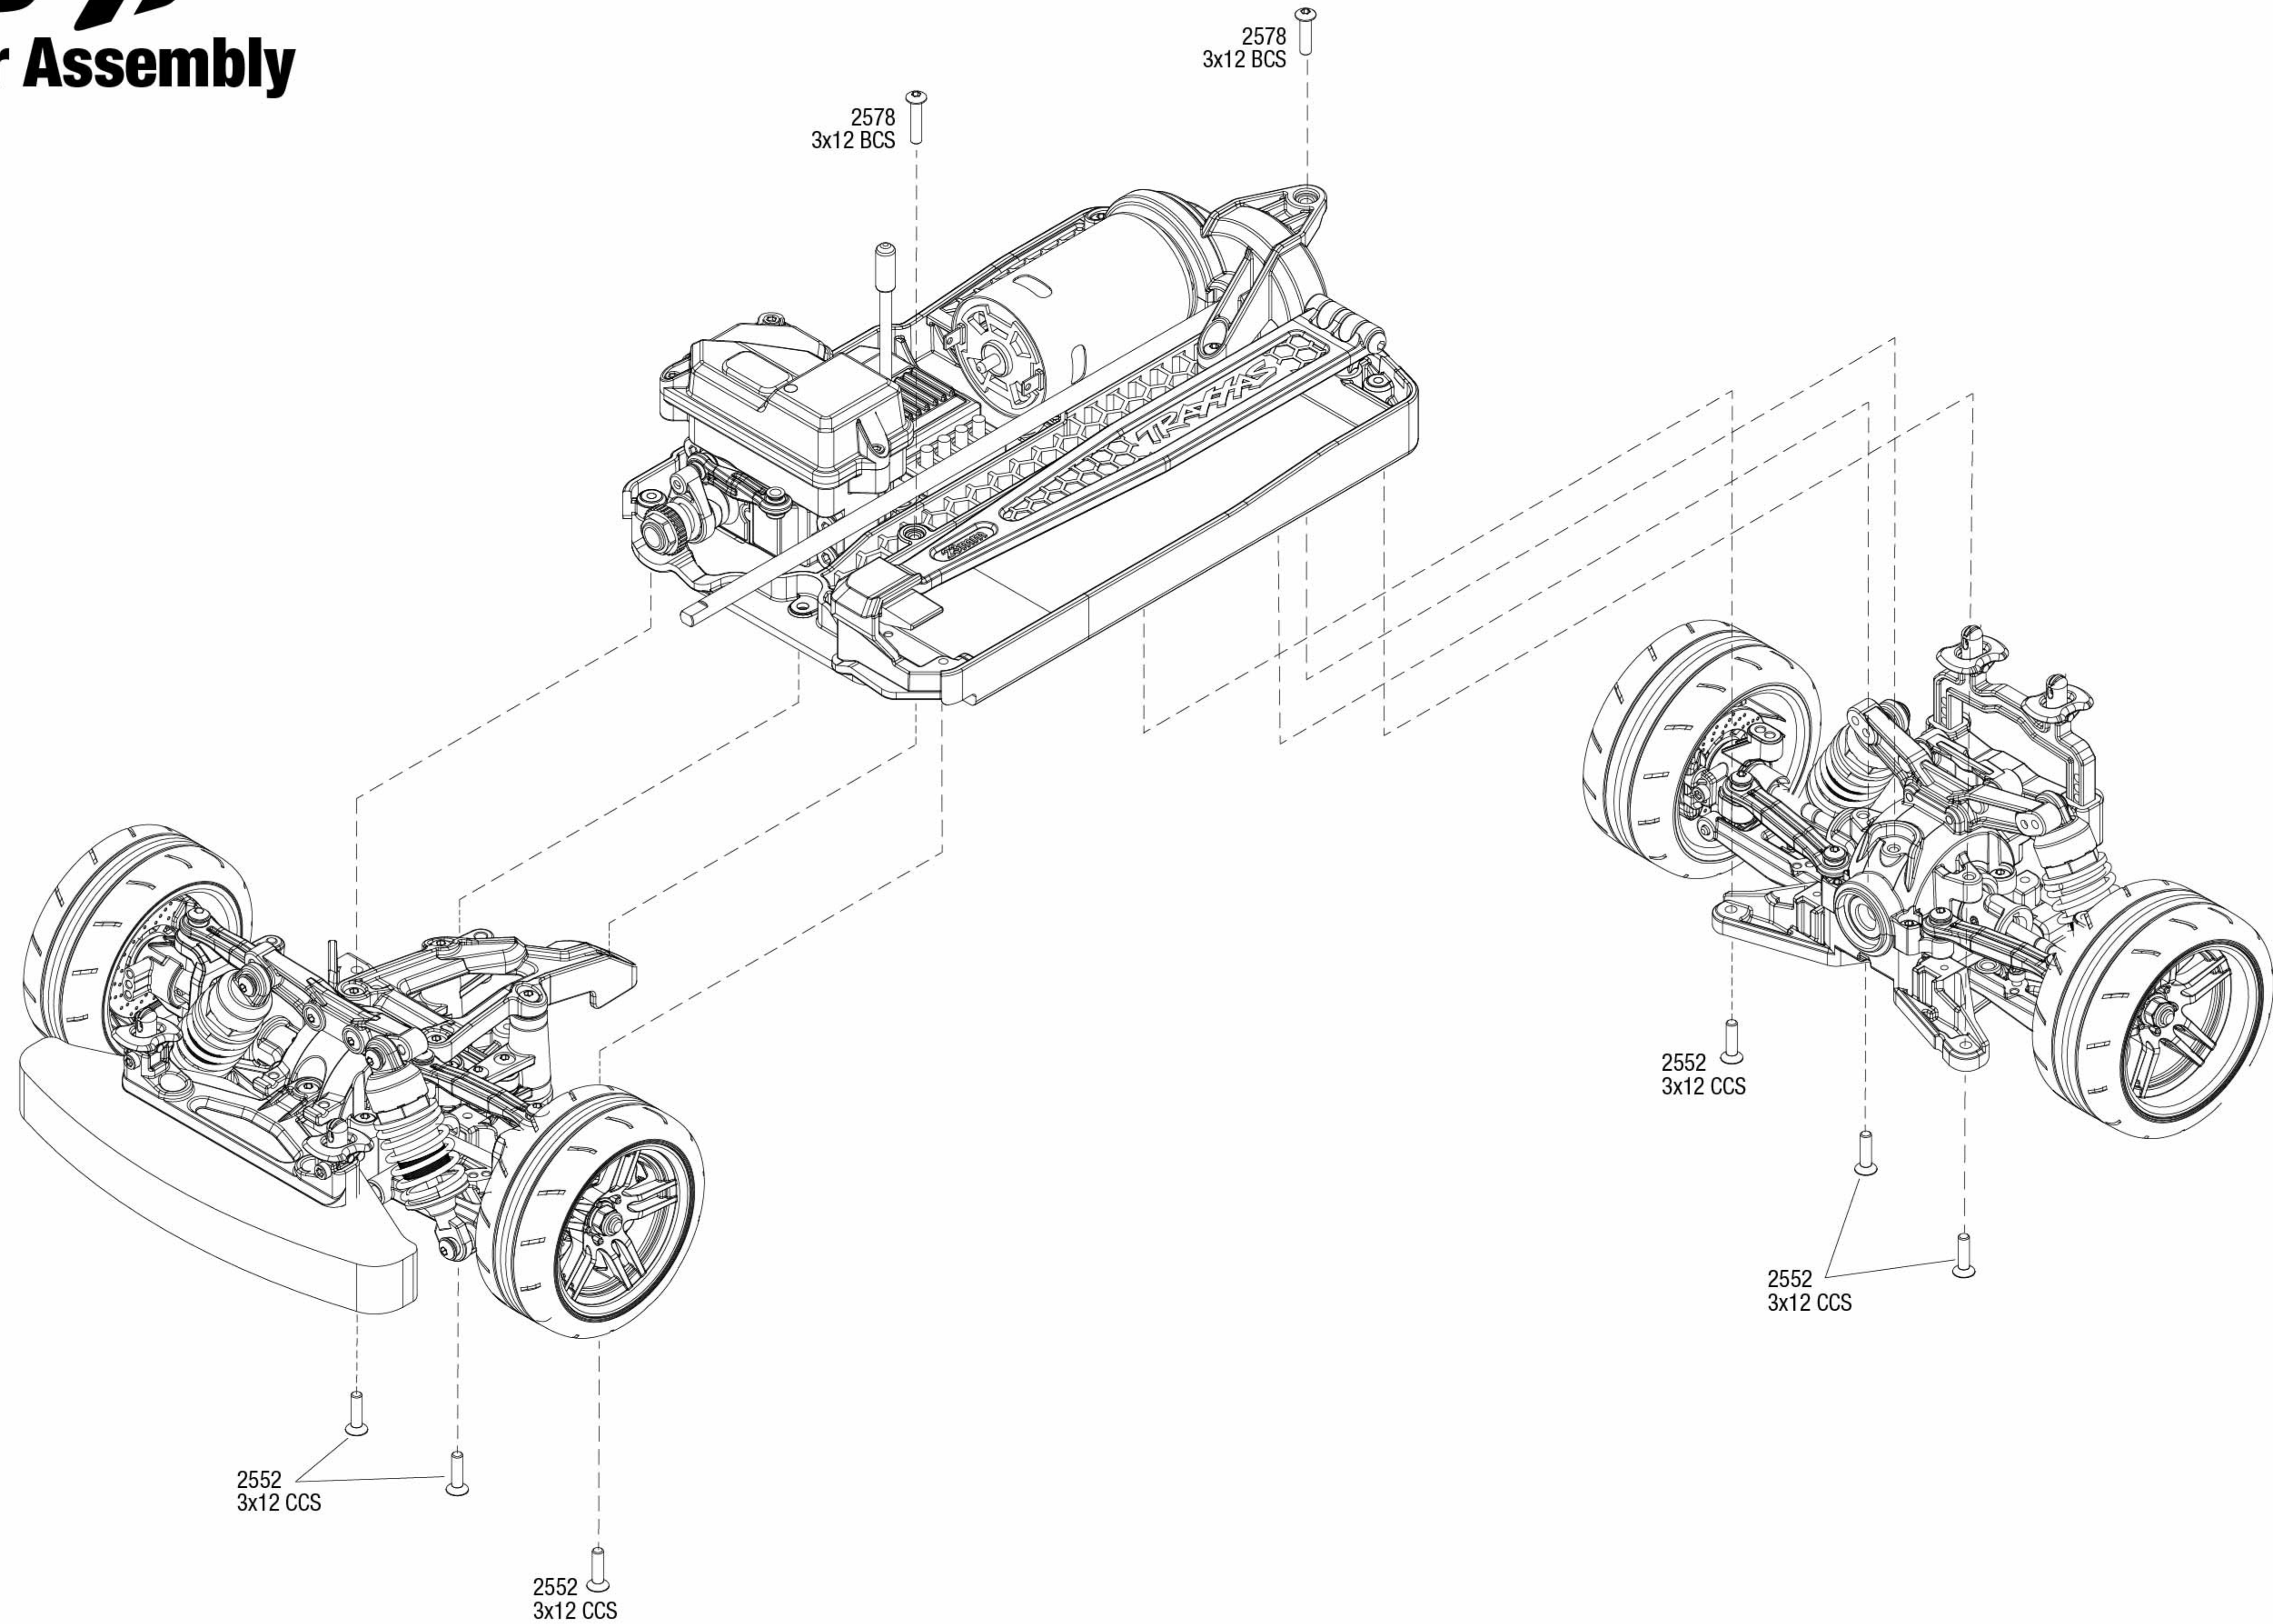

GT Modular Assembly

See Parts List for a complete listing of optional accessories.

REV 170427-R01

TRAXXAS

Specifications on this page are subject to change without notice. Every attempt has been made to ensure the accuracy of this drawing; however, Traxxas cannot be held responsible for typographical or other errors.