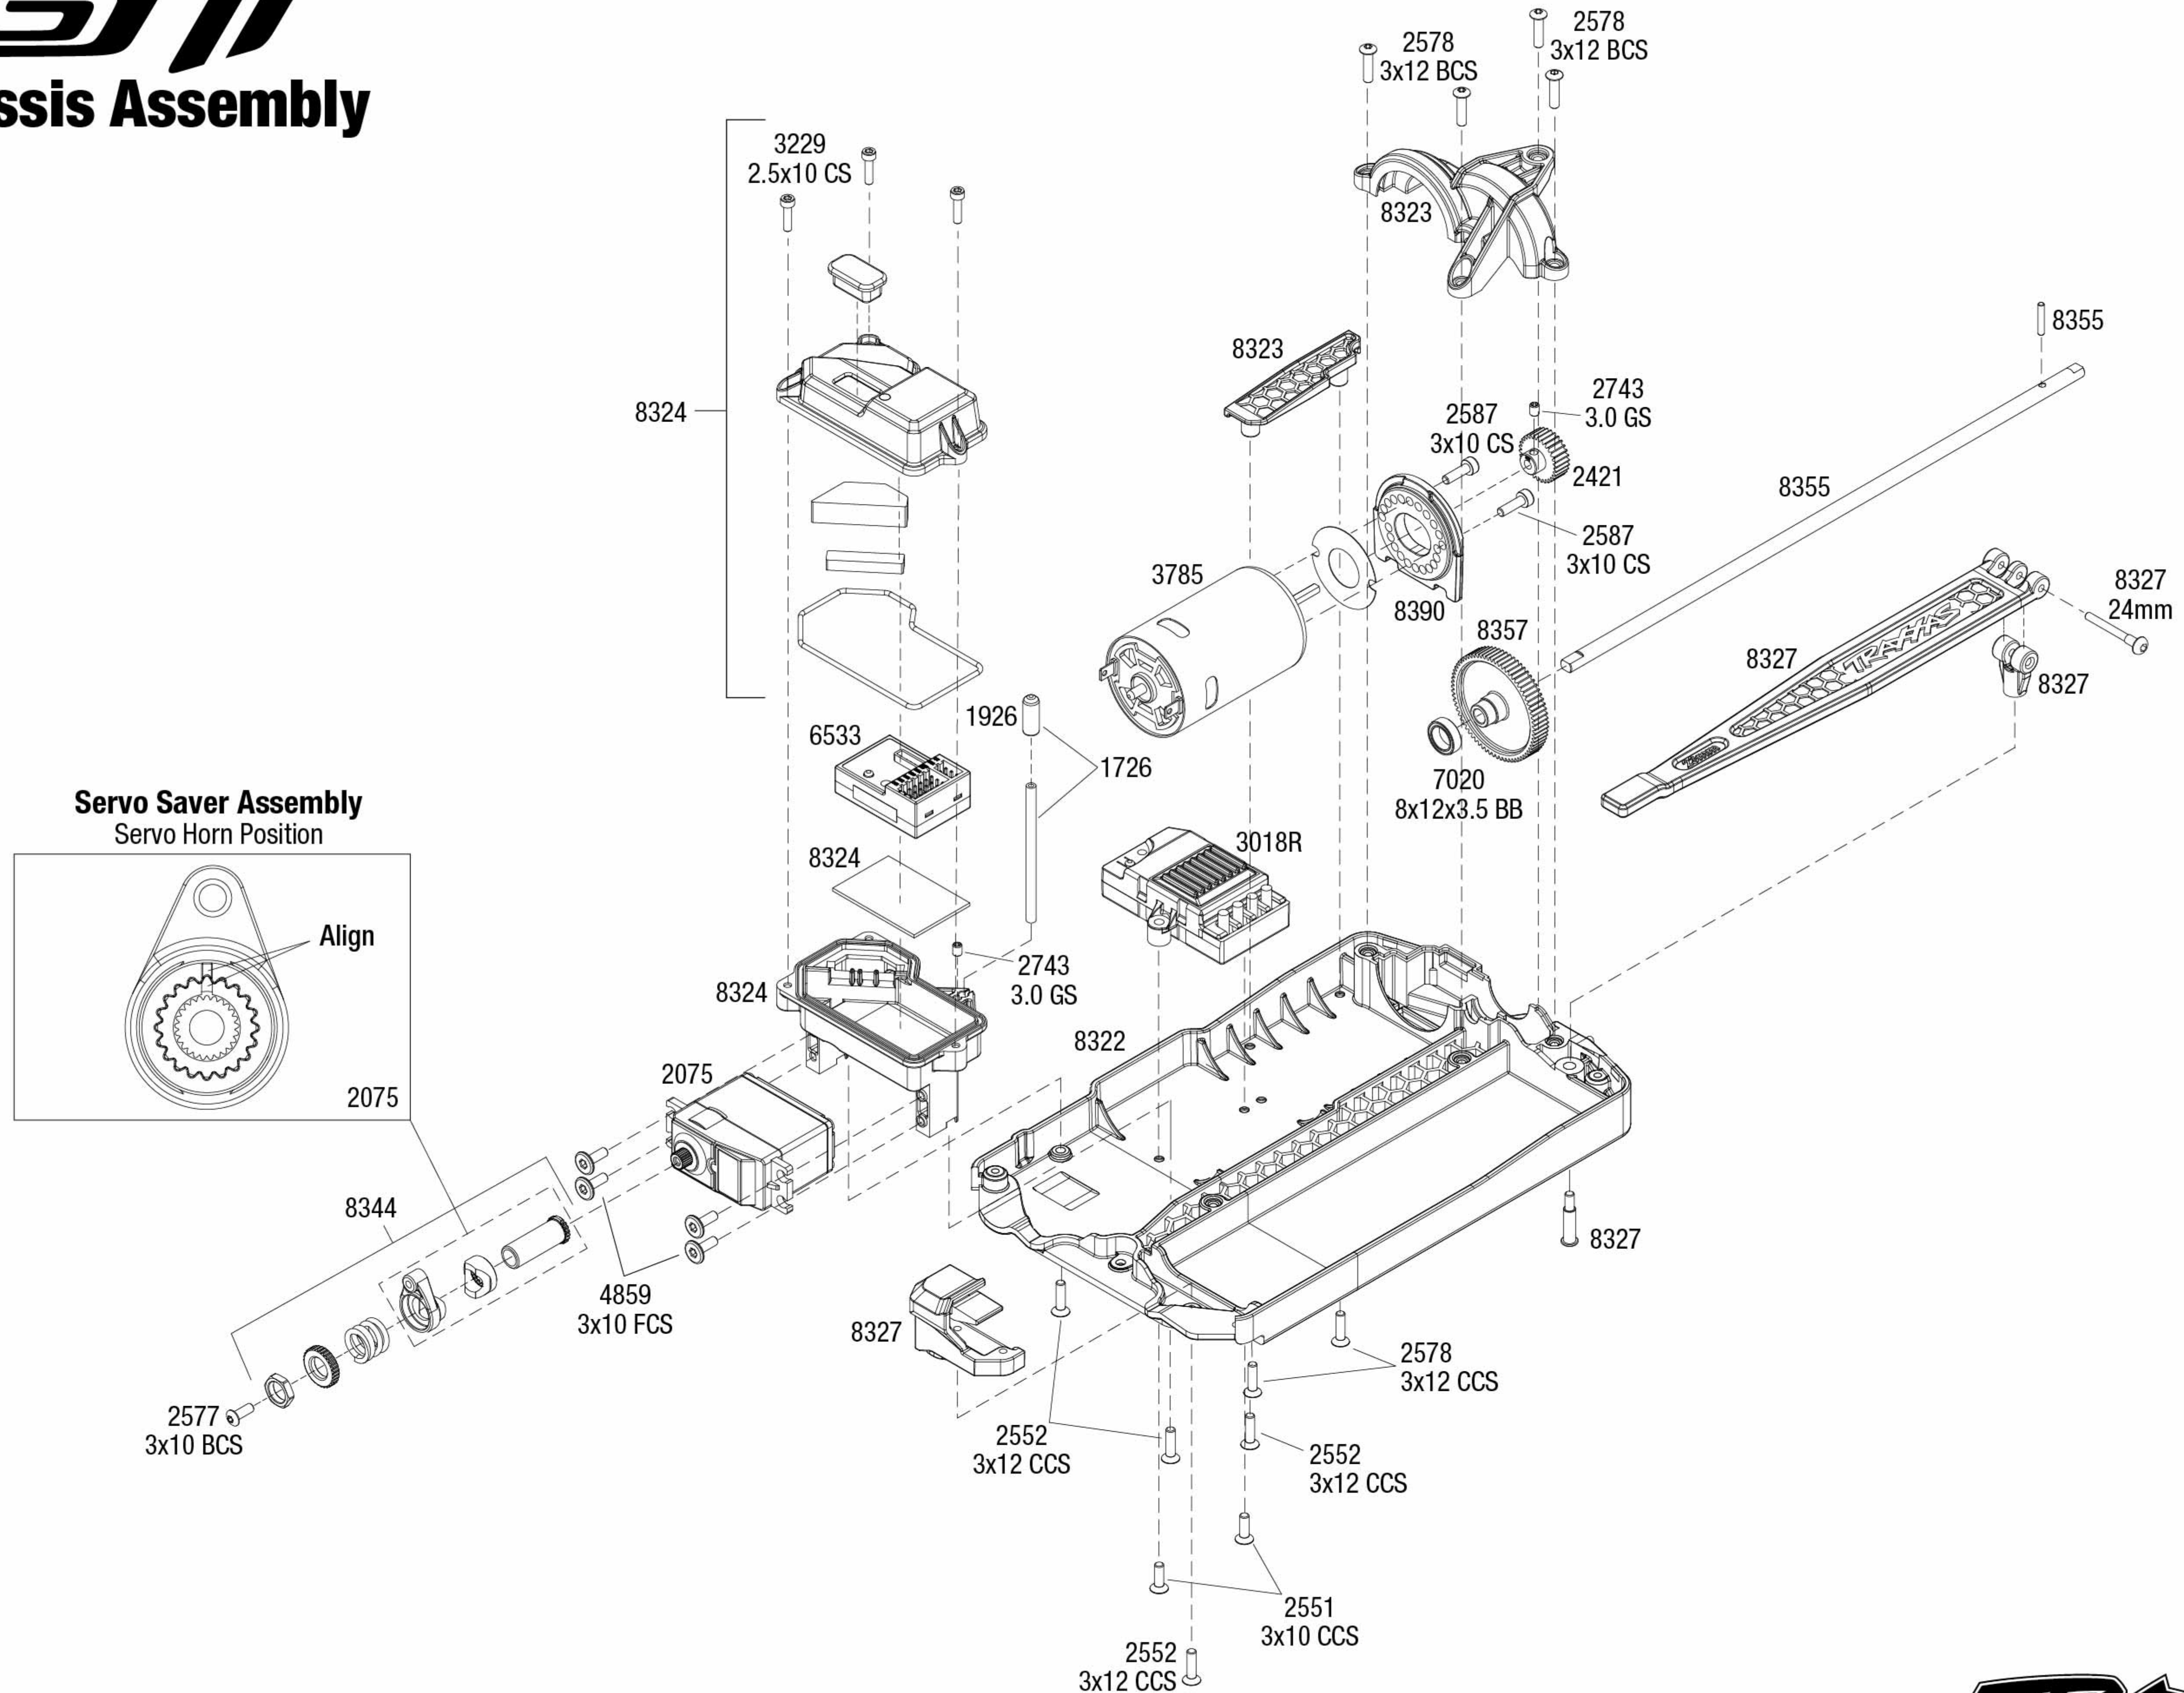

GT Chassis Assembly

See Parts List for a complete listing of optional accessories.

Specifications on this page are subject to change without notice. Every attempt has been made to ensure the accuracy of this drawing; however, Traxxas cannot be held responsible for typographical or other errors.

GT

Front Assembly

REV 170427-R01

Specifications on this page are subject to change without notice. Every attempt has been made to ensure the accuracy of this drawing; however, Traxxas cannot be held responsible for typographical or other errors.

See Parts List for a complete listing of optional accessories.

TRAXXAS

GT Modular Assembly

See Parts List for a complete listing of optional accessories.

REV 170427-R01

TRAXXAS

Specifications on this page are subject to change without notice. Every attempt has been made to ensure the accuracy of this drawing; however, Traxxas cannot be held responsible for typographical or other errors.

GT Rear Assembly

Differential Assembly

Shock Assembly

See Parts List for a complete listing of optional accessories.

REV 170427-R01
Specifications on this page are subject to change without notice. Every attempt has been made to ensure the accuracy of this drawing; however, Traxxas cannot be held responsible for typographical or other errors.