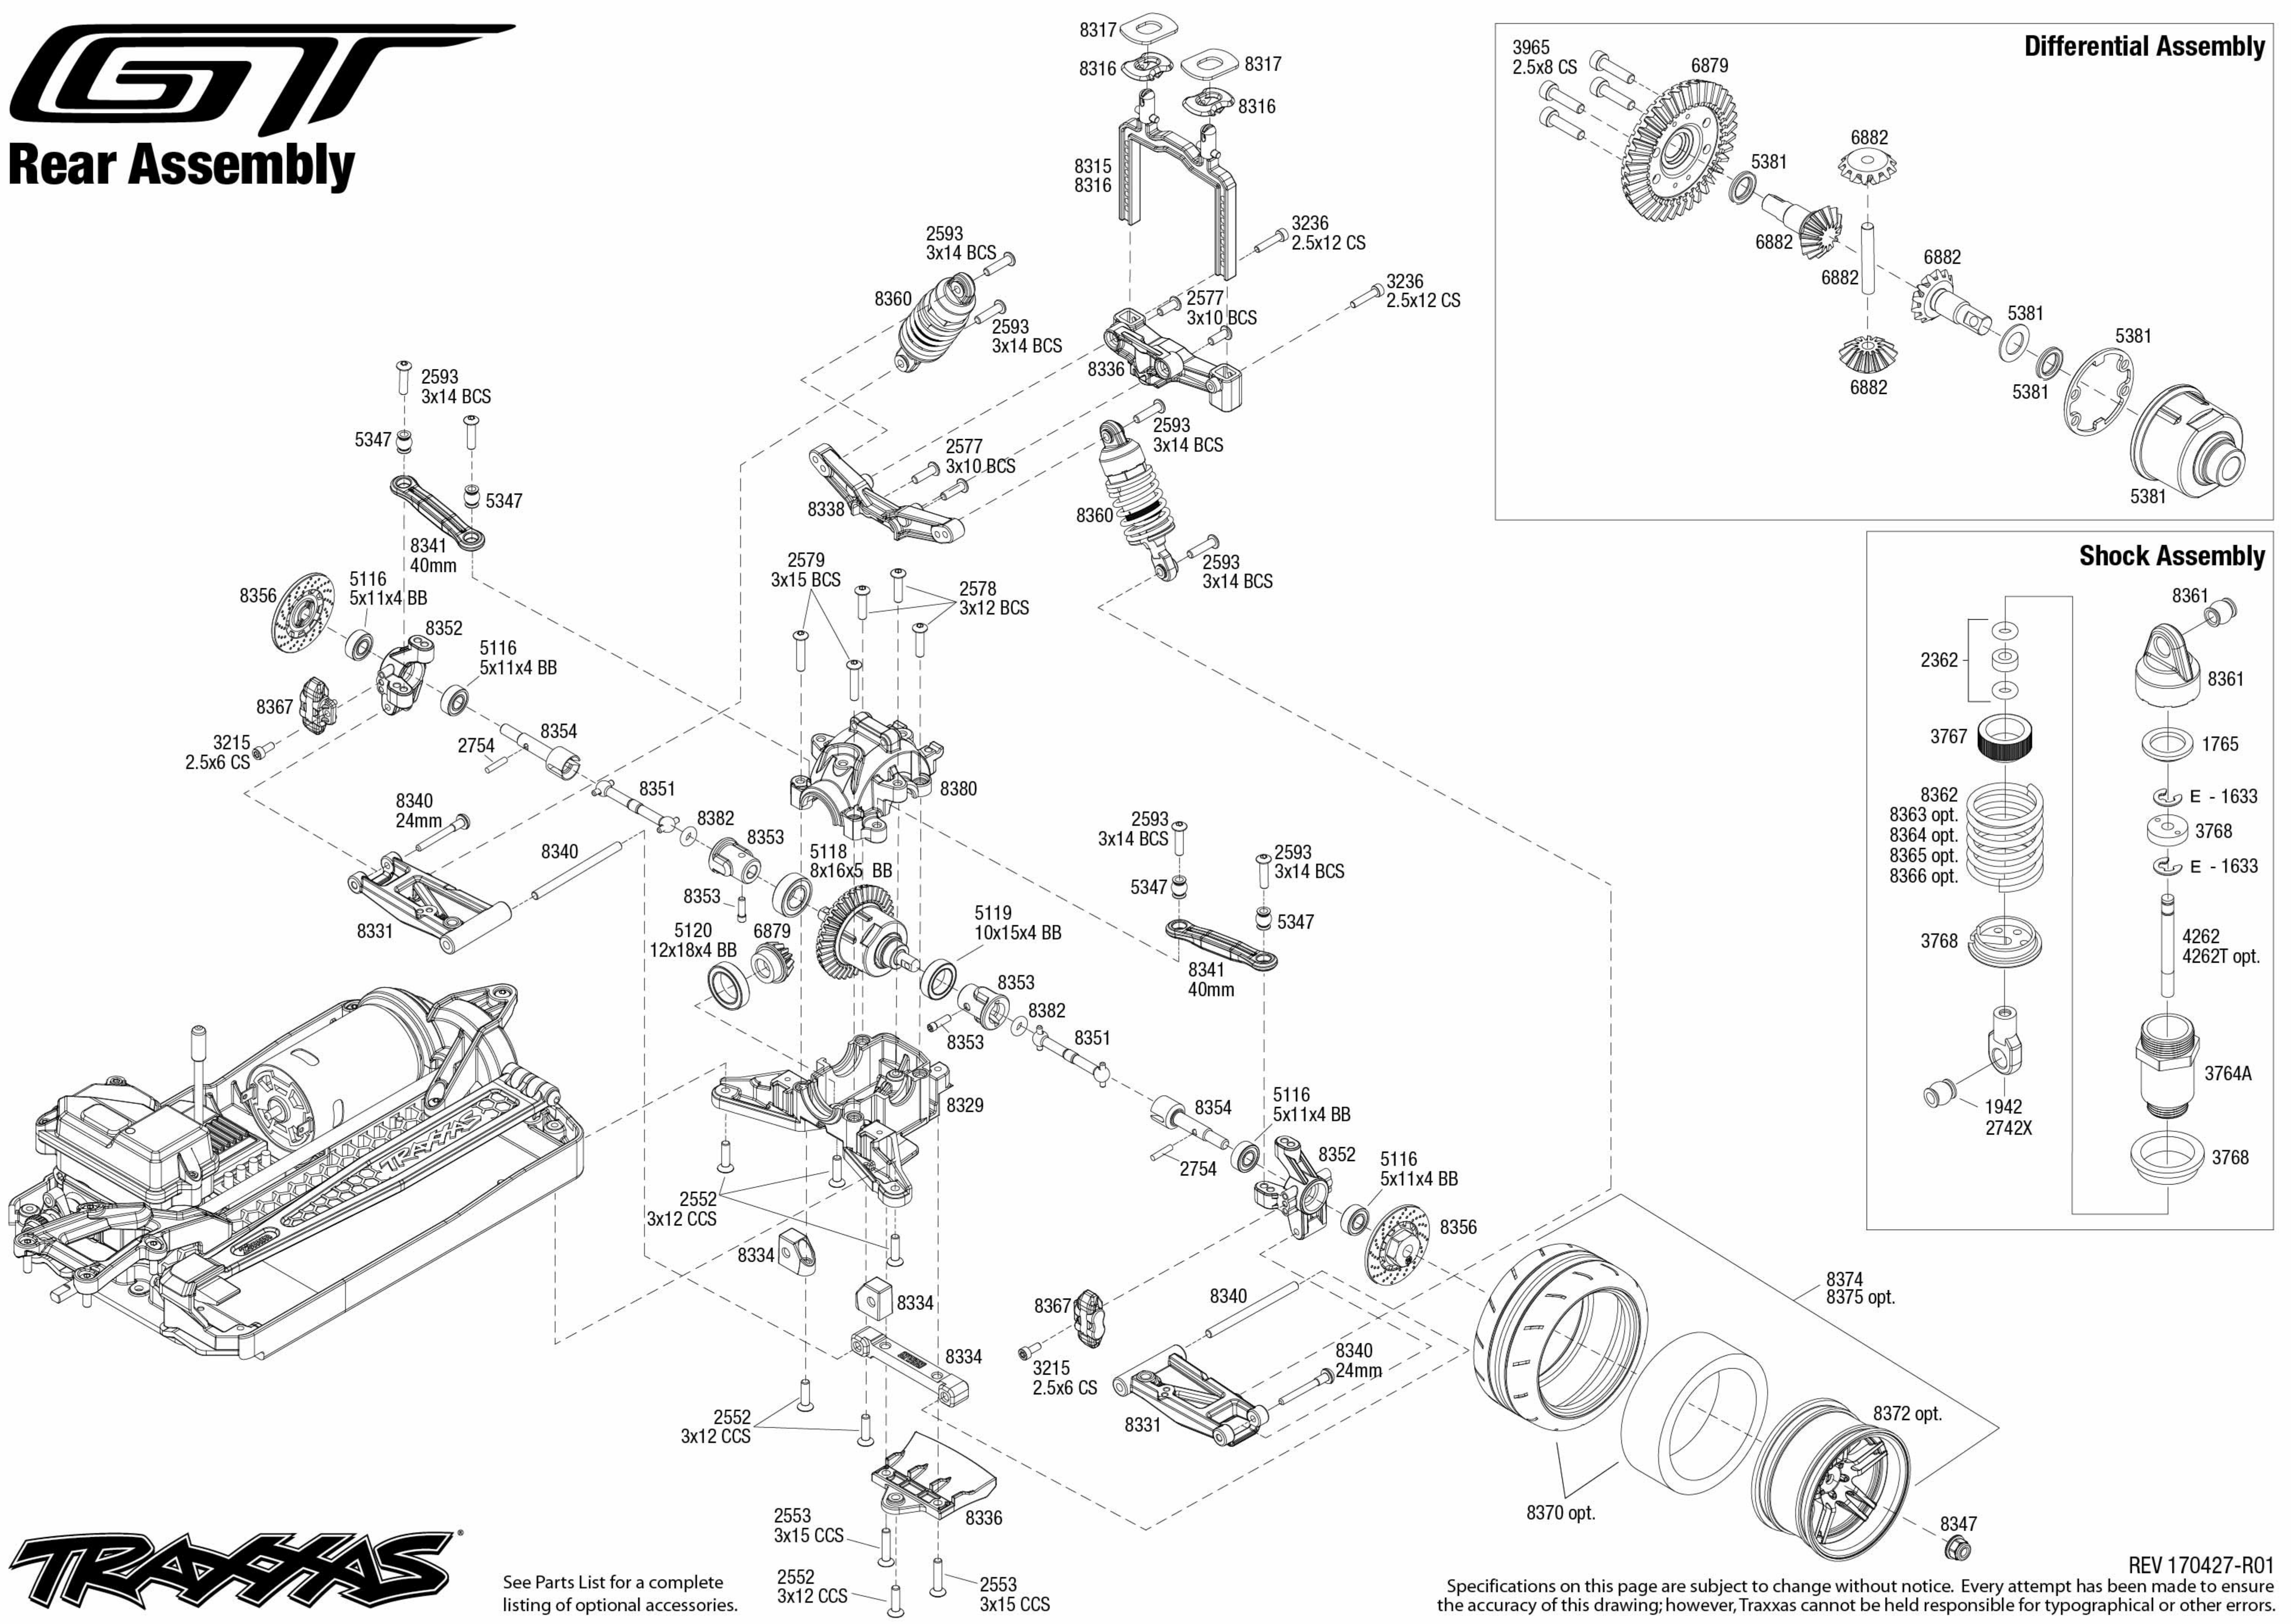

GT Rear Assembly