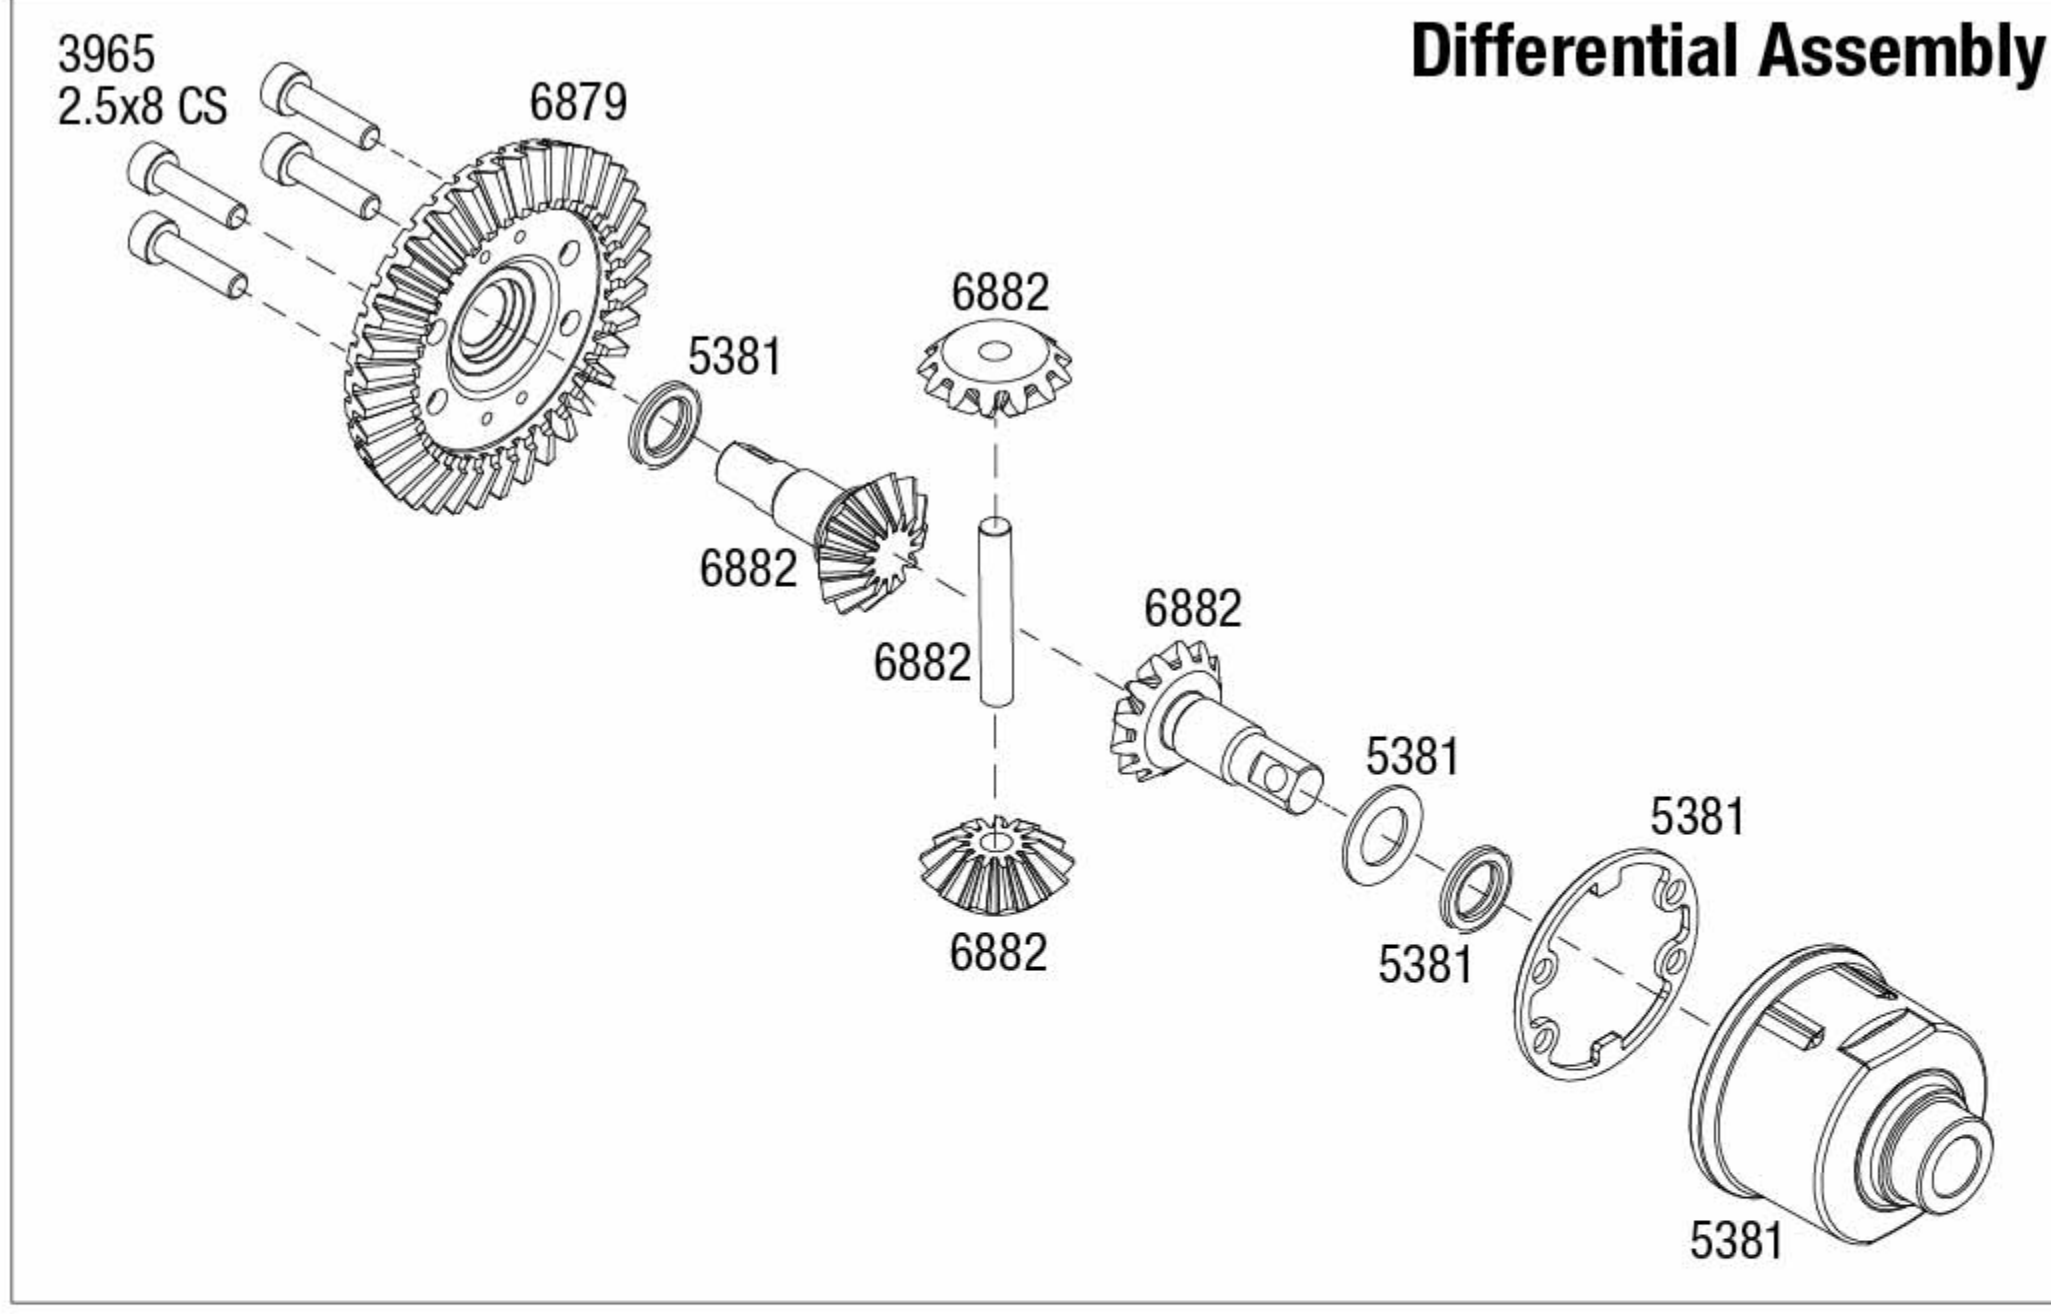

GT

Front Assembly

REV 170427-R01

Specifications on this page are subject to change without notice. Every attempt has been made to ensure the accuracy of this drawing; however, Traxxas cannot be held responsible for typographical or other errors.

See Parts List for a complete listing of optional accessories.

TRAXXAS

GT Modular Assembly

See Parts List for a complete listing of optional accessories.

REV 170427-R01

TRAXXAS

Specifications on this page are subject to change without notice. Every attempt has been made to ensure the accuracy of this drawing; however, Traxxas cannot be held responsible for typographical or other errors.

GT Rear Assembly

Differential Assembly

Shock Assembly

See Parts List for a complete listing of optional accessories.

REV 170427-R01
Specifications on this page are subject to change without notice. Every attempt has been made to ensure the accuracy of this drawing; however, Traxxas cannot be held responsible for typographical or other errors.