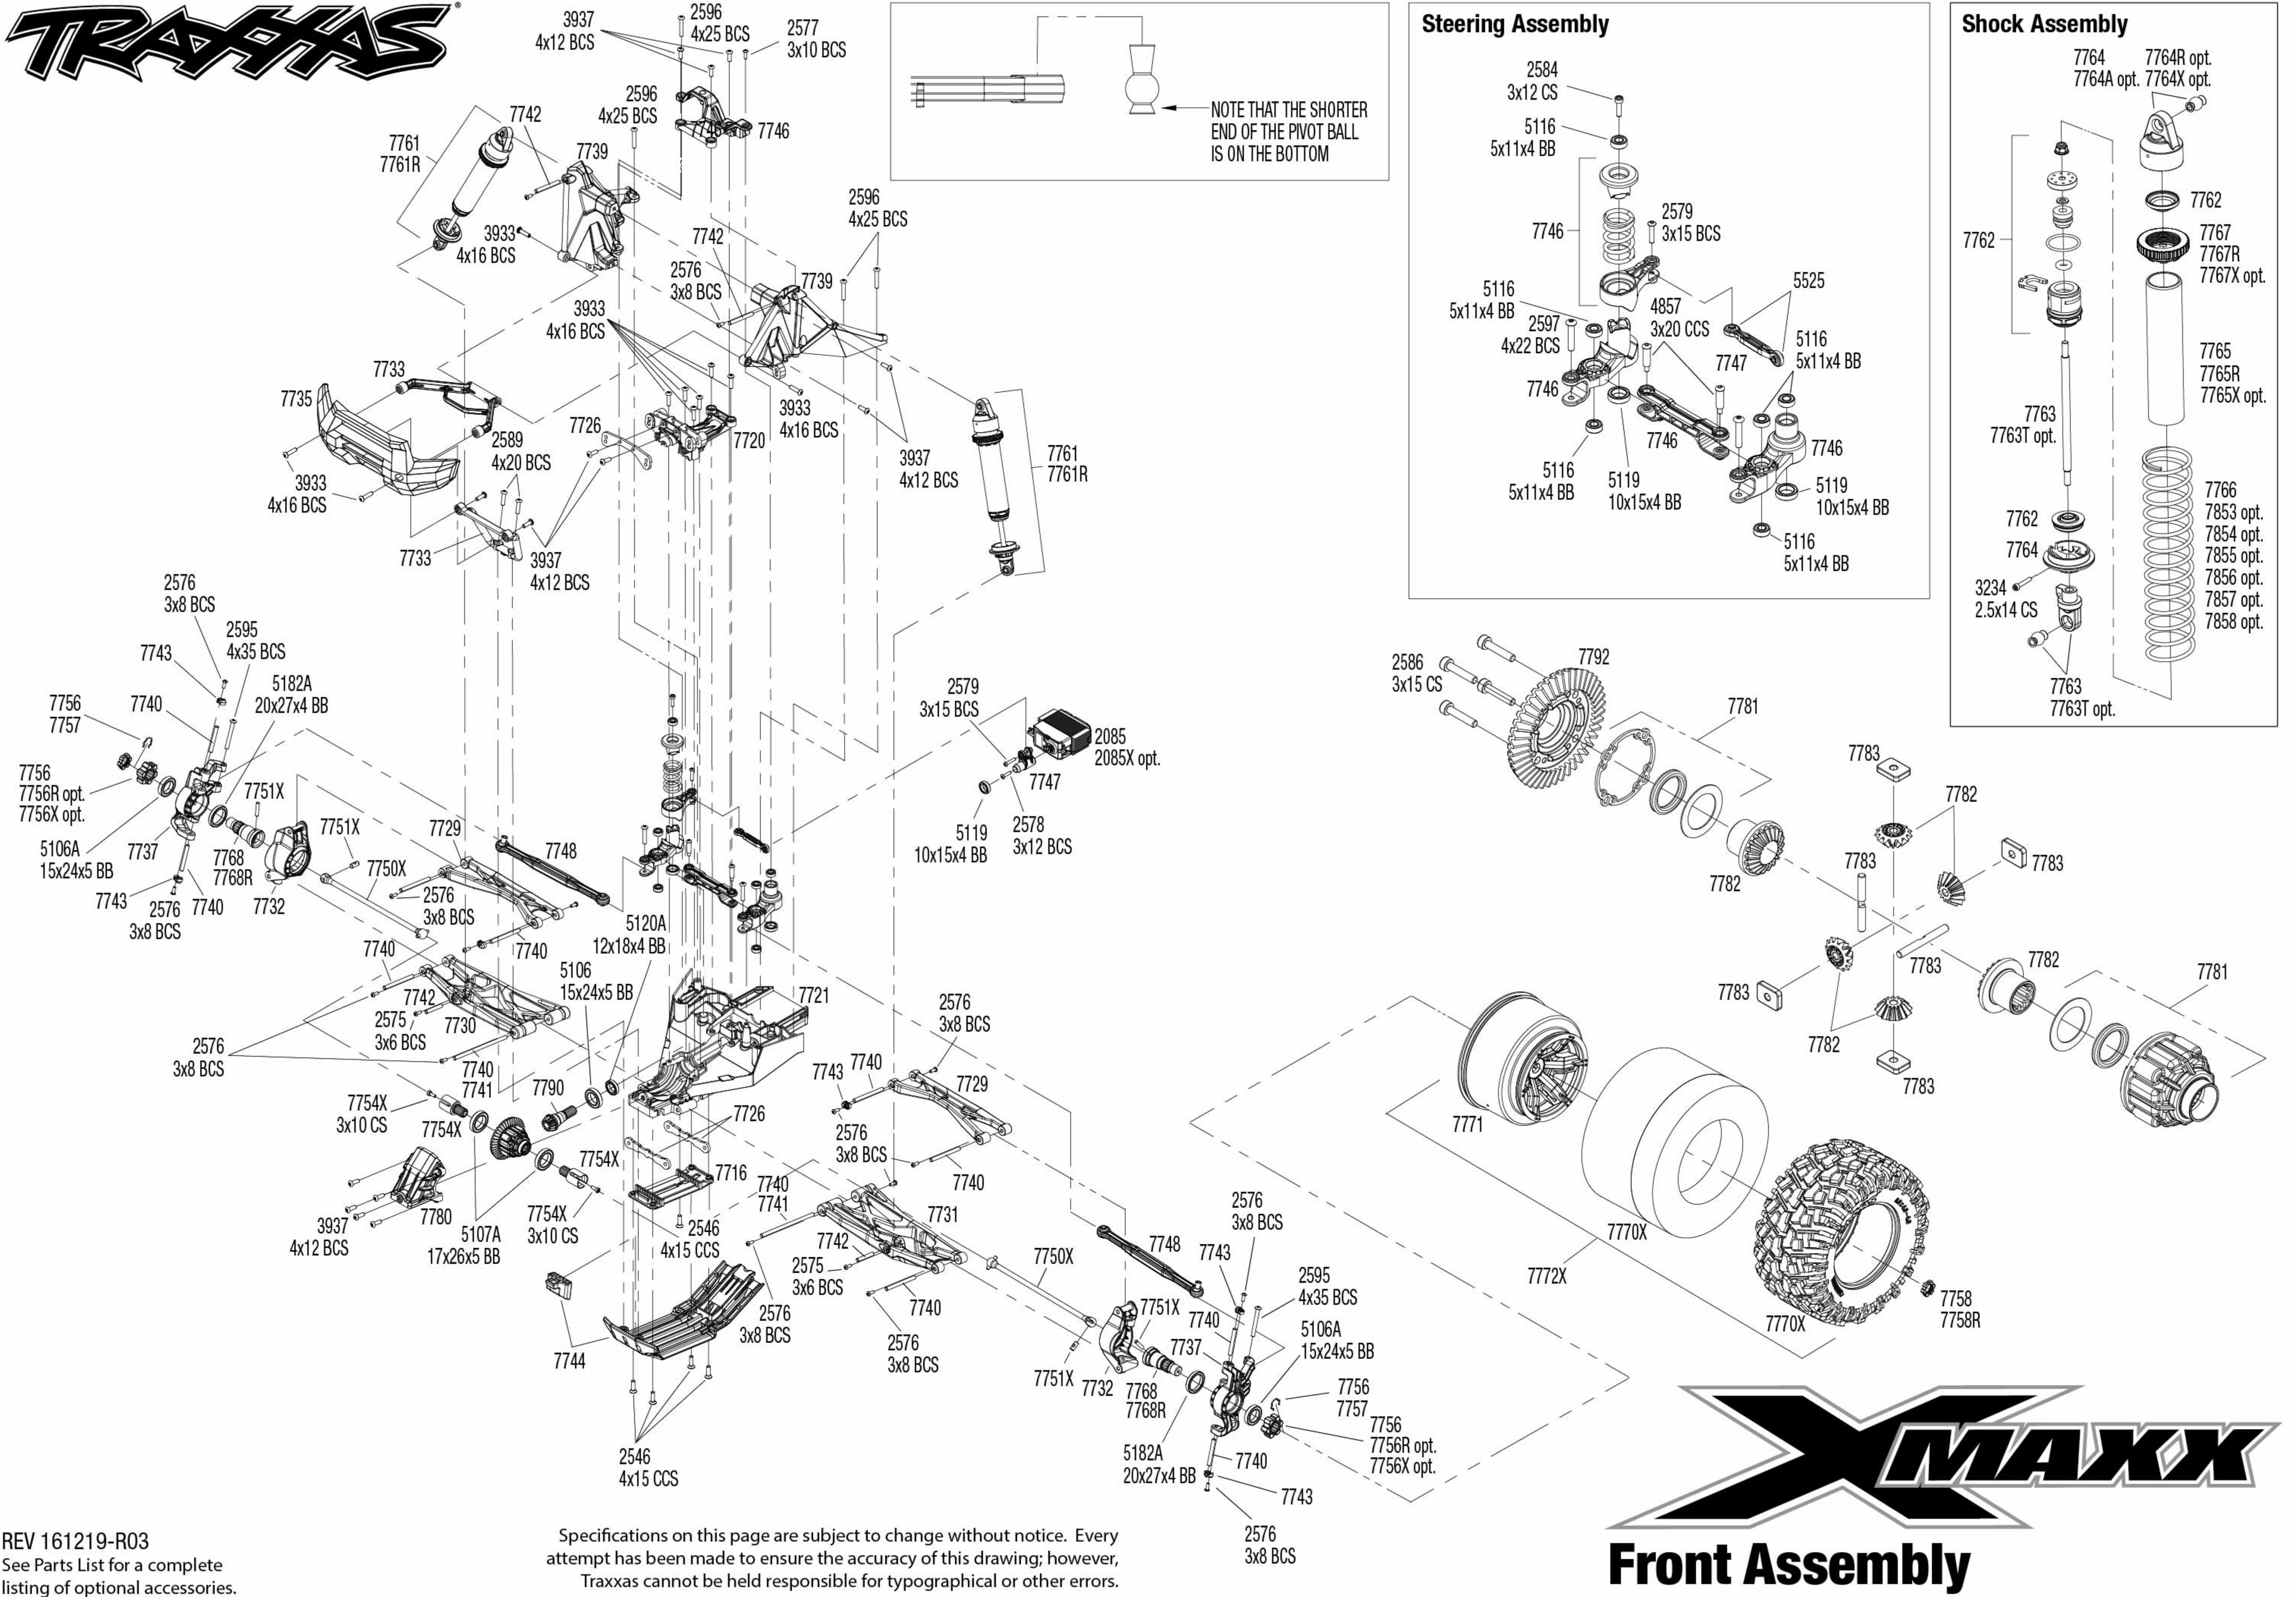

TRAXXAS

REV 161219-R03
See Parts List for a complete listing of optional accessories.

Specifications on this page are subject to change without notice. Every attempt has been made to ensure the accuracy of this drawing; however, Traxxas cannot be held responsible for typographical or other errors.

X-MAXX

Front Assembly