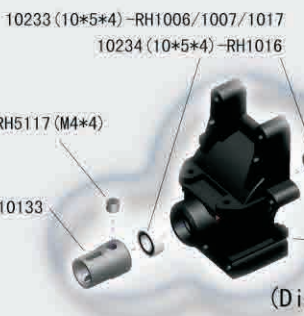

(Dia. 2-3)

B O M

TYPE	ICON	SPEC	QTY
Round Head Self Tapping Hex Screw		2*10	4
Button Head Hex Screw		M3*12	2
Cap Head Hex Screw		M3*8	4
		M3*18	2
		M3*10	10
		M3*12	3
Flat Head Hex		M3*14	4
		M3*18	2
		M3*36	2
		M3*3	2
		M4*4	1
Set Screw		M4*4	1
Ring Self Tapping Screw		3*4	2
Washer		ø6*ø3.1*0.2	2
Nylon Lock Nut		M3	2
E-clip		ø2.5	5
O'Ring		ø8.05*ø4.95*ø1.55	4
Ball Bearing		ø8*ø3*ø2.5	4
		ø15.6*ø12.6*ø1.5	2
		ø15*ø10*4	2

Front Assembly

Gearbox Assembly

Diff Box

Diff. Box

Rear Assmely

Gearbox Assembly

B O M

TYPE	ICON	SPEC	QTY
Round Head Self Tapping Hex Screw		2*10	4
Button Head Hex Screw		M3*8	2
		M3*10	7
		M3*12	6
Cap Head Hex Screw		M3*18	2
		M3*25	1
		M3*10	4
		M3*12	3
Flat Head Hex		M3*14	4
		M3*18	4
		M3*36	2
		M4*4	1
		M4*10	2
Ring Self Tapping Screw		3*4	2
Washer		ø6*ø3.1*0.2	2
Nylon Lock Nut		M3	3
E-clip		ø2.5	5
O'Ring		ø8.05*ø4.95*ø1.55	4
		ø8*ø3*ø2.5	4
		ø15.6*ø12.6*ø1.5	2
Ball Bearing		ø15*ø10*4	2
		ø10*ø5*4	6