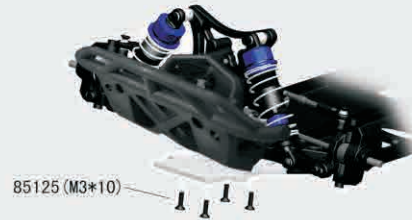

2. Assemble front assembly to chassis front. (See Dia. 3-1)