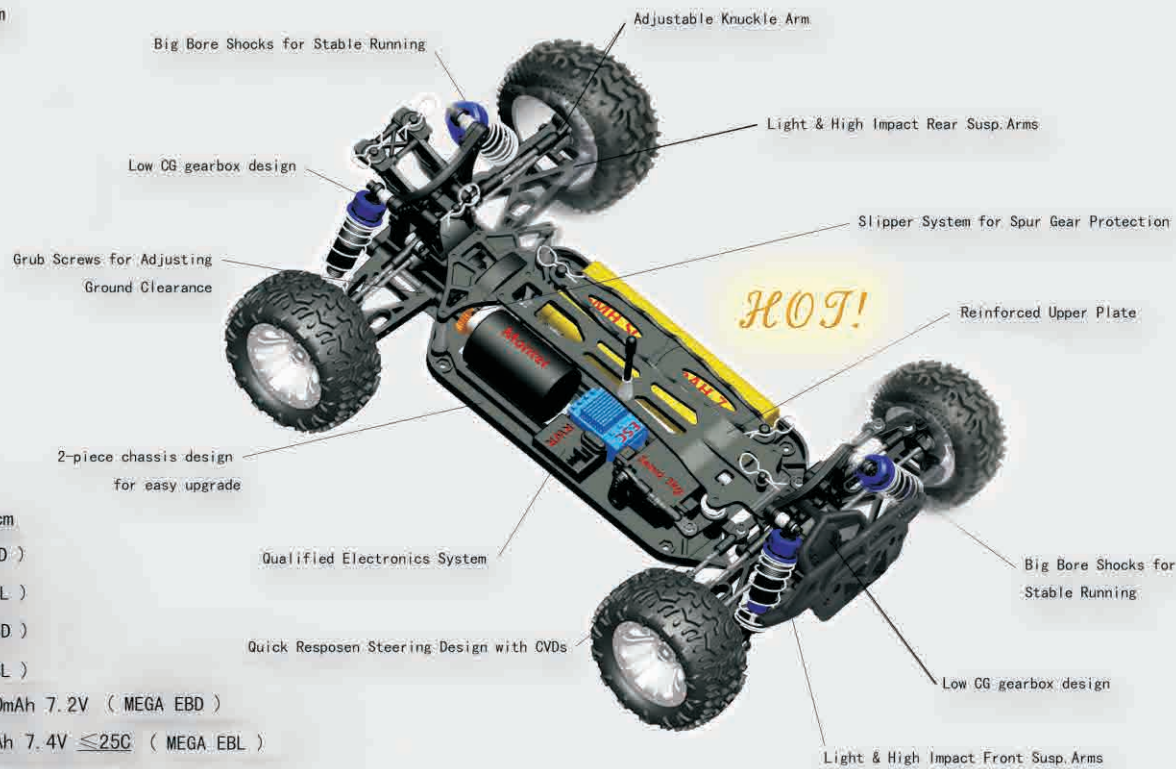

INSTRUCTION MANUAL

1/10 Scale 4WD Electric Car

MEGA Buggy BUGGSTER

RH1031 (Brushed)

RH1032 (Brushless)

INSTRUCTION MANUAL

1/10 Scale 4WD Electric Buggy

RH1031 MEGA Buggy BUGGSTER (Brushed)

RH1032 MEGA Buggy BUGGSTER (Brushless)

Specs. :

- 1、Length: 415 mm
- 2、Width: 300 mm
- 3、Height: 165 mm
- 4、Wheelbase: 290/295 mm
- 5、Gear Ratio: 11.2:1
- 6、Tyre: $\phi 120 \times 60$ mm

Standard Equipments: