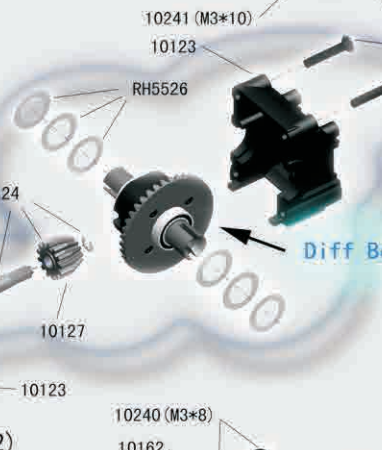

MEGA Buggy BUGGSTER EBL Brushless System Set:

MEGA Buggy BUGGSTER EBD Brushed System Set:

FRONT & REAR SHOCK ASSEMBLY

Front Shocks

(Dia. 2-1)

Rear Shocks

(Dia. 2-2)

MT Wheels

(Dia. 2-3)

B O M

TYPE	ICON	SPEC	QTY
Round Head Self Tapping Hex Screw		2*10	4
Button Head Hex Screw		M3*12	2
Cap Head Hex Screw		M3*8	4
		M3*18	2
		M3*10	10
		M3*12	3
Flat Head Hex		M3*14	4
		M3*18	2
		M3*36	2
		M3*3	2
		M4*4	1
Set Screw		M4*4	1
Ring Self Tapping Screw		3*4	2
Washer		ø6*ø3.1*0.2	2
Nylon Lock Nut		M3	2
E-clip		ø2.5	5
O'Ring		ø8.05*ø4.95*ø1.55	4
Ball Bearing		ø8*ø3*ø2.5	4
		ø15.6*ø12.6*ø1.5	2
		ø15*ø10*4	2

Front Assembly

Gearbox Assembly

Diff Box

Diff. Box

Rear Assmely

Gearbox Assembly

B O M

TYPE	ICON	SPEC	QTY
Round Head Self Tapping Hex Screw		2*10	4
Button Head Hex Screw		M3*8	2
		M3*10	7
		M3*12	6
Cap Head Hex Screw		M3*18	2
		M3*25	1
		M3*10	4
		M3*12	3
Flat Head Hex		M3*14	4
		M3*18	4
		M3*36	2
		M4*4	1
		M4*10	2
Ring Self Tapping Screw		3*4	2
Washer		ø6*ø3.1*0.2	2
Nylon Lock Nut		M3	3
E-clip		ø2.5	5
O'Ring		ø8.05*ø4.95*ø1.55	4
		ø8*ø3*ø2.5	4
		ø15.6*ø12.6*ø1.5	2
Ball Bearing		ø15*ø10*4	2
		ø10*ø5*4	6

Attention: MEGA Buggy BUGGSTER EBD and EBL are differen in ESC,motor, battery charger and radio.

Central Assembly

Rear Assembly

Differecial slipper complete is preinstalled in rear assembly, complete.

Motor Assembly