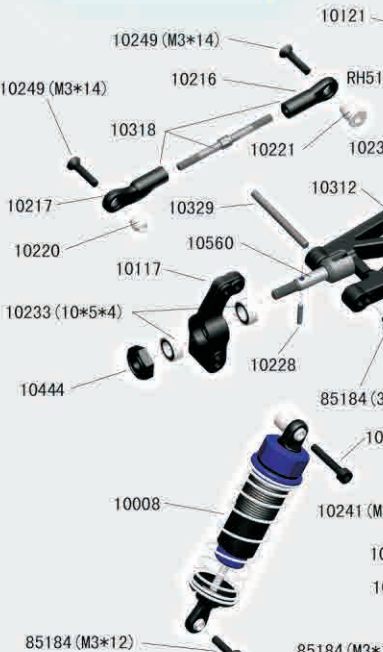

(Dia. 2-3)

B O M

TYPE	ICON	SPEC	QTY
Round Head Self Tapping Hex Screw		2*10	4
Button Head Hex Screw		M3*12	2
Cap Head Hex Screw		M3*8	4
		M3*18	2
		M3*10	10
		M3*12	3
Flat Head Hex		M3*14	4
		M3*18	2
		M3*36	2
		M3*3	2
		M4*4	1
Set Screw		M4*4	1
Ring Self Tapping Screw		3*4	2
Washer		ø6*ø3.1*0.2	2
Nylon Lock Nut		M3	2
E-clip		ø2.5	5
O'Ring		ø8.05*ø4.95*ø1.55	4
Ball Bearing		ø8*ø3*ø2.5	4
		ø15.6*ø12.6*ø1.5	2
		ø15*ø10*4	2

Front Assembly

Gearbox Assembly

Diff Box

Diff. Box

Rear Assmely

Gearbox Assembly

B O M

TYPE	ICON	SPEC	QTY
Round Head Self Tapping Hex Screw		2*10	4
Button Head Hex Screw		M3*8	2
		M3*10	7
		M3*12	6
Cap Head Hex Screw		M3*18	2
		M3*25	1
		M3*10	4
		M3*12	3
Flat Head Hex		M3*14	4
		M3*18	4
		M3*36	2
		M4*4	1
		M4*10	2
Ring Self Tapping Screw		3*4	2
Washer		ø6*ø3.1*0.2	2
Nylon Lock Nut		M3	3
E-clip		ø2.5	5
O'Ring		ø8.05*ø4.95*ø1.55	4
		ø8*ø3*ø2.5	4
		ø15.6*ø12.6*ø1.5	2
Ball Bearing		ø15*ø10*4	2
		ø10*ø5*4	6

Attention: MEGA Buggy BUGGSTER EBD and EBL are differen in ESC,motor, battery charger and radio.

Central Assembly

Rear Assembly

Differecial slipper complete is preinstalled in rear assembly, complete.

Motor Assembly