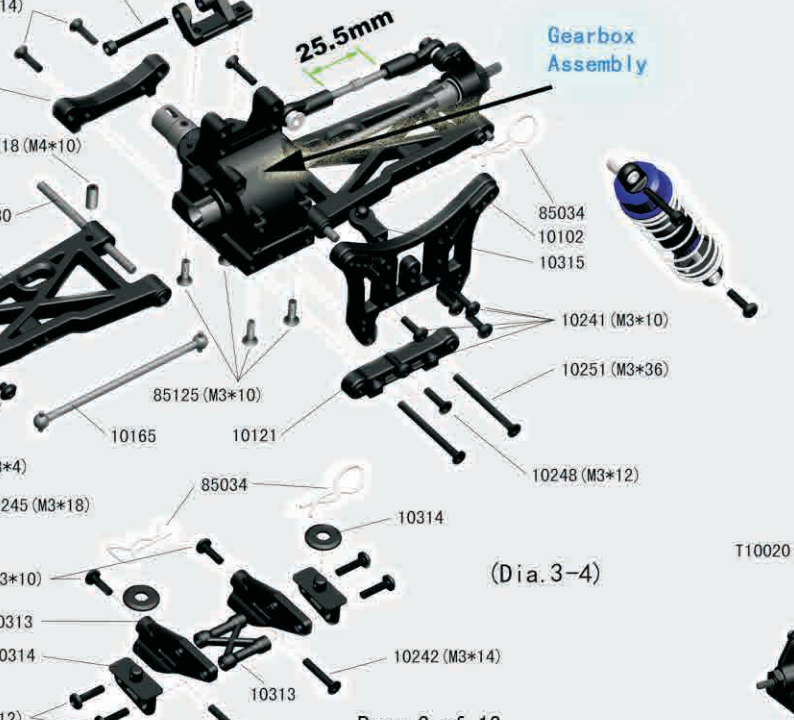

RH1032 MEGA Buggy BUGGSTER (Brushless)

Specs. :

- 1、Length: 415 mm
- 2、Width: 300 mm
- 3、Height: 165 mm
- 4、Wheelbase: 290/295 mm
- 5、Gear Ratio: 11.2:1
- 6、Tyre: $\phi 120 \times 60$ mm

Standard Equipments:

(Dia. 2-3)

B O M

TYPE	ICON	SPEC	QTY
Round Head Self Tapping Hex Screw		2*10	4
Button Head Hex Screw		M3*12	2
Cap Head Hex Screw		M3*8	4
		M3*18	2
		M3*10	10
		M3*12	3
Flat Head Hex		M3*14	4
		M3*18	2
		M3*36	2
		M3*3	2
		M4*4	1
Set Screw		M4*4	1
Ring Self Tapping Screw		3*4	2
Washer		ø6*ø3.1*0.2	2
Nylon Lock Nut		M3	2
E-clip		ø2.5	5
O'Ring		ø8.05*ø4.95*ø1.55	4
Ball Bearing		ø8*ø3*ø2.5	4
		ø15.6*ø12.6*ø1.5	2
		ø15*ø10*4	2

Front Assembly

Gearbox Assembly

Diff Box

Diff. Box

Rear Assmely

Gearbox Assembly

B O M

TYPE	ICON	SPEC	QTY
Round Head Self Tapping Hex Screw		2*10	4
Button Head Hex Screw		M3*8	2
		M3*10	7
		M3*12	6
Cap Head Hex Screw		M3*18	2
		M3*25	1
		M3*10	4
		M3*12	3
Flat Head Hex		M3*14	4
		M3*18	4
		M3*36	2
		M4*4	1
		M4*10	2
Ring Self Tapping Screw		3*4	2
Washer		ø6*ø3.1*0.2	2
Nylon Lock Nut		M3	3
E-clip		ø2.5	5
O'Ring		ø8.05*ø4.95*ø1.55	4
		ø8*ø3*ø2.5	4
		ø15.6*ø12.6*ø1.5	2
Ball Bearing		ø15*ø10*4	2
		ø10*ø5*4	6