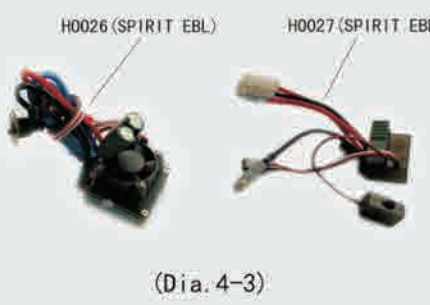

Front Assembly

Gearbox Assembly

Diff Box

Diff. Box

Rear Assmely

Gearbox Assembly

B O M

TYPE	ICON	SPEC	QTY
Round Head Self Tapping Hex Screw		2*10	4
Button Head Hex Screw		M3*8	2
		M3*10	7
		M3*12	6
Cap Head Hex Screw		M3*18	2
		M3*25	1
		M3*10	4
		M3*12	3
Flat Head Hex		M3*14	4
		M3*18	4
		M3*36	2
		M4*4	1
		M4*10	2
Ring Self Tapping Screw		3*4	2
Washer		ø6*ø3.1*0.2	2
Nylon Lock Nut		M3	3
E-clip		ø2.5	5
O'Ring		ø8.05*ø4.95*ø1.55	4
		ø8*ø3*ø2.5	4
		ø15.6*ø12.6*ø1.5	2
Ball Bearing		ø15*ø10*4	2
		ø10*ø5*4	6

Attention: MEGA Buggy BUGGSTER EBD and EBL are differen in ESC,motor, battery charger and radio.

Central Assembly

Rear Assembly

Differecial slipper complete is preinstalled in rear assembly, complete.

Motor Assembly

ESC

Steering Assembly

Receiver

MEGA Buggy BUGGSTER EBD and EBL is almost same but in electronics .EBD comes with brushed system and EBL with brushless system . For hobbyists , we have optional front and rear sway bar for upgrade , which adds higher racing performance .