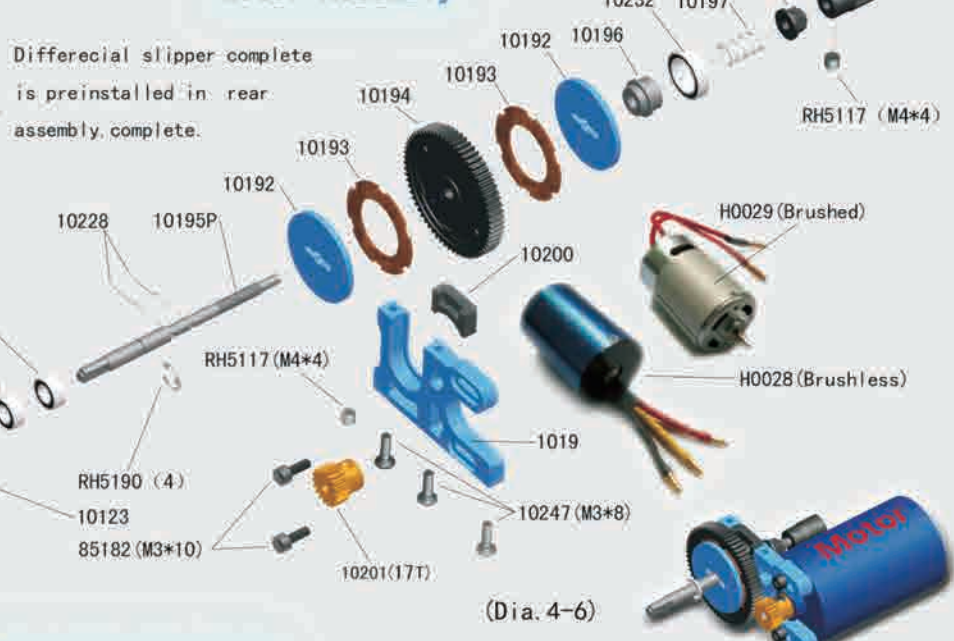

Attention: MEGA Buggy BUGGSTER EBD and EBL are differen in ESC,motor, battery charger and radio.

Central Assembly

Rear Assembly

Differecial slipper complete is preinstalled in rear assembly, complete.

Motor Assembly

Part List

<p>85034-Body Clip(Medium Size) 6pcs</p> 	<p>85029-Body Clip(Small Size) 6pcs</p> 	<p>10214-Shock Ball End 6pcs</p> 	<p>10215-Servo Link Ball End 6pcs</p> 
<p>10216-Steering Linkage Ball End 6pcs</p> 	<p>10217-Rear Upper Linkage Ball End 6pcs</p> 	<p>10218-Sway Bar Fix Plate 6pcs</p> 	<p>10219-Sway Bar Holders 6pcs</p> 
<p>10220-Ball A 6pcs</p> 	<p>10221-Ball B 6pcs</p> 	<p>10222-Ball C 6pcs</p> 	<p>10223-Ball D 6pcs</p> 
<p>10224-Shock O-ring(Lower) 6pcs</p> 	<p>10225-Diff O-ring Seal 6pcs</p> 	<p>10226-Shock Seal Cover 4pcs</p> 	<p>10227-Tuned Pipe Seal & Fuel Tank Seal 1set</p> 
<p>10228-Pin $\phi 2 \times 10$ 6pcs</p> 	<p>10229-Pin $\phi 2 \times 11$ 6pcs</p> 	<p>10329-Hinge Pins(long & short) 1sets</p> 	<p>10231-One Way Bearing 3pcs</p> 
<p>10232-Ball Bearing 15*10*4 6pcs</p> 	<p>10233-Ball Bearing 10*5*4 6pcs</p> 	<p>10234-Metal Bushing 10*5*4 6pcs</p> 	<p>10235-Ball Bearing 8*5*2.5 6pcs</p> 