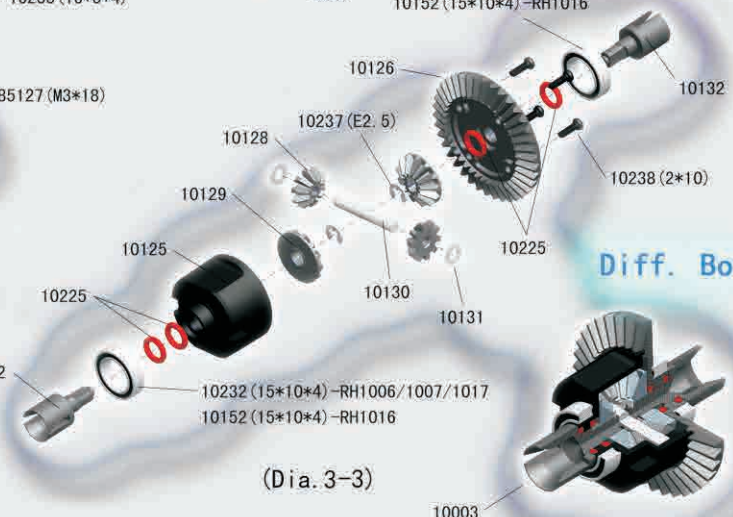

(Dia. 2-3)

B O M

TYPE	ICON	SPEC	QTY
Round Head Self Tapping Hex Screw		2*10	4
Button Head Hex Screw		M3*12	2
Cap Head Hex Screw		M3*8	4
		M3*18	2
		M3*10	10
		M3*12	3
Flat Head Hex		M3*14	4
		M3*18	2
		M3*36	2
		M3*3	2
		M4*4	1
Set Screw		M4*4	1
Ring Self Tapping Screw		3*4	2
Washer		ø6*ø3.1*0.2	2
Nylon Lock Nut		M3	2
E-clip		ø2.5	5
O'Ring		ø8.05*ø4.95*ø1.55	4
Ball Bearing		ø8*ø3*ø2.5	4
		ø15.6*ø12.6*ø1.5	2
		ø15*ø10*4	2

Front Assembly

Gearbox Assembly

Diff Box

Diff. Box

Rear Assmely

Gearbox Assembly

B O M

TYPE	ICON	SPEC	QTY
Round Head Self Tapping Hex Screw		2*10	4
Button Head Hex Screw		M3*8	2
		M3*10	7
		M3*12	6
Cap Head Hex Screw		M3*18	2
		M3*25	1
		M3*10	4
		M3*12	3
Flat Head Hex		M3*14	4
		M3*18	4
		M3*36	2
		M4*4	1
		M4*10	2
Ring Self Tapping Screw		3*4	2
Washer		ø6*ø3.1*0.2	2
Nylon Lock Nut		M3	3
E-clip		ø2.5	5
O'Ring		ø8.05*ø4.95*ø1.55	4
		ø8*ø3*ø2.5	4
		ø15.6*ø12.6*ø1.5	2
Ball Bearing		ø15*ø10*4	2
		ø10*ø5*4	6

Attention: MEGA Buggy BUGGSTER EBD and EBL are differen in ESC,motor, battery charger and radio.

Central Assembly

Rear Assembly

Differecial slipper complete is preinstalled in rear assembly, complete.

Motor Assembly