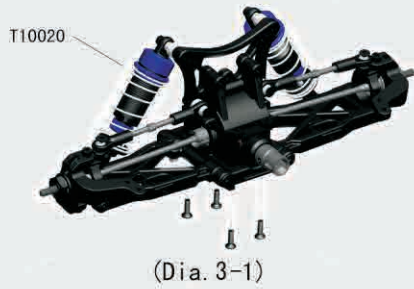

B O M

TYPE	ICON	SPEC	QTY
Round Head Self Tapping Hex Screw		2*10	4
Button Head Hex Screw		M3*12	2
Cap Head Hex Screw		M3*8	4
		M3*18	2
		M3*10	10
		M3*12	3
Flat Head Hex		M3*14	4
		M3*18	2
		M3*36	2
		M3*3	2
		M4*4	1
Set Screw		M4*4	1
Ring Self Tapping Screw		3*4	2
Washer		ø6*ø3.1*0.2	2
Nylon Lock Nut		M3	2
E-clip		ø2.5	5
O'Ring		ø8.05*ø4.95*ø1.55	4
Ball Bearing		ø8*ø3*ø2.5	4
		ø15.6*ø12.6*ø1.5	2
		ø15*ø10*4	2

Front Assembly