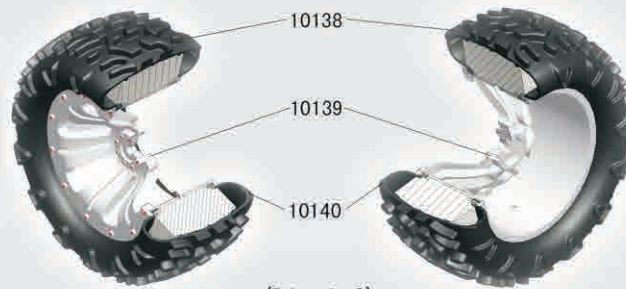

MEGA Buggy BUGGSTER EBL Brushless System Set:

MEGA Buggy BUGGSTER EBD Brushed System Set:

FRONT & REAR SHOCK ASSEMBLY

Front Shocks

(Dia. 2-1)

Rear Shocks

(Dia. 2-2)

MT Wheels

(Dia. 2-3)

B O M

TYPE	ICON	SPEC	QTY
Round Head Self Tapping Hex Screw		2*10	4
Button Head Hex Screw		M3*12	2
Cap Head Hex Screw		M3*8	4
		M3*18	2
		M3*10	10
		M3*12	3
Flat Head Hex		M3*14	4
		M3*18	2
		M3*36	2
		M3*3	2
		M4*4	1
Set Screw		M4*4	1
Ring Self Tapping Screw		3*4	2
Washer		ø6*ø3.1*0.2	2
Nylon Lock Nut		M3	2
E-clip		ø2.5	5
O'Ring		ø8.05*ø4.95*ø1.55	4
Ball Bearing		ø8*ø3*ø2.5	4
		ø15.6*ø12.6*ø1.5	2
		ø15*ø10*4	2