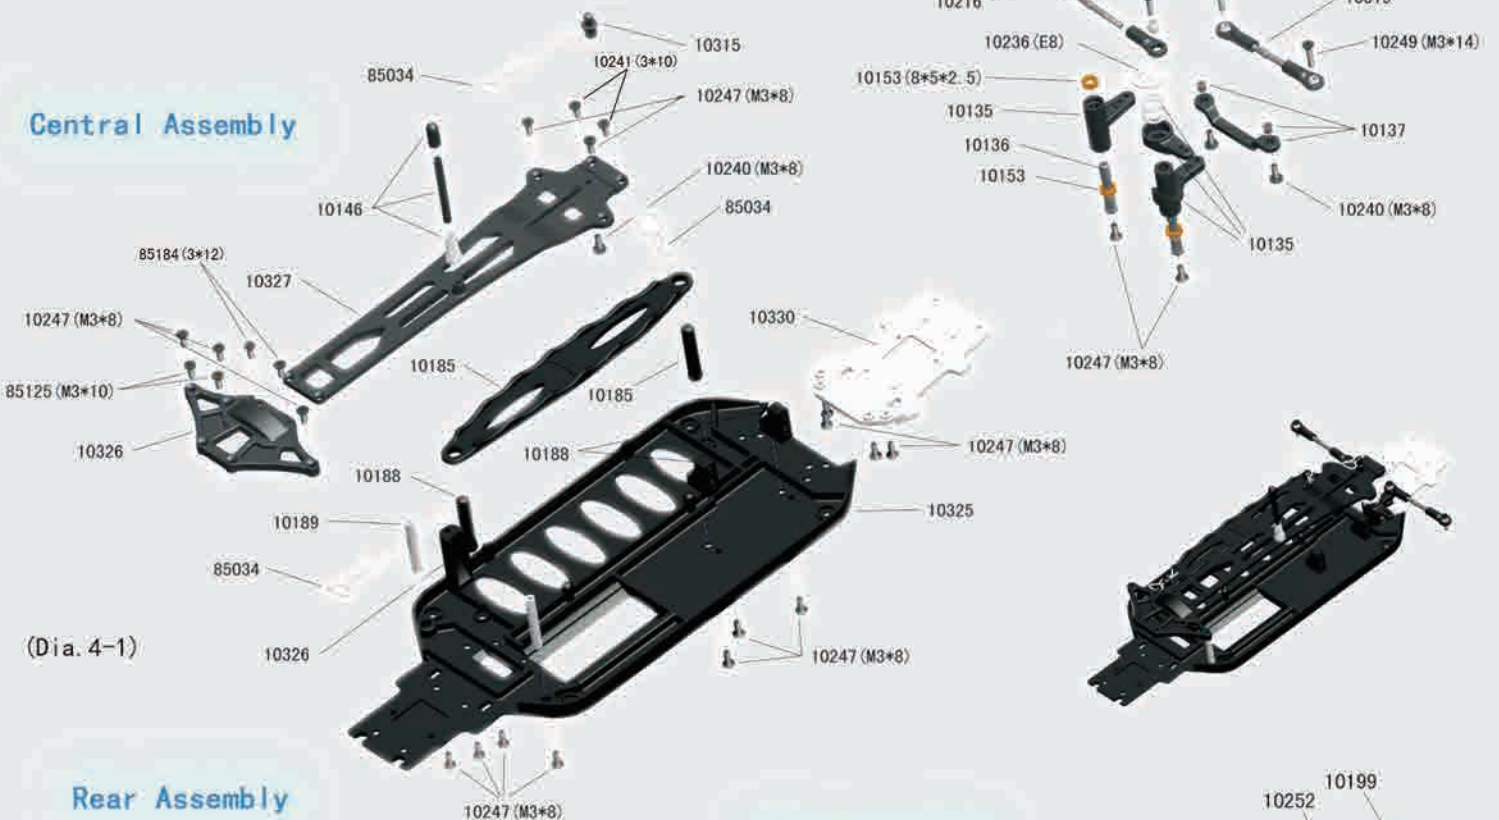

Attention: MEGA Buggy BUGGSTER EBD and EBL are differen in ESC,motor, battery charger and radio.

Central Assembly