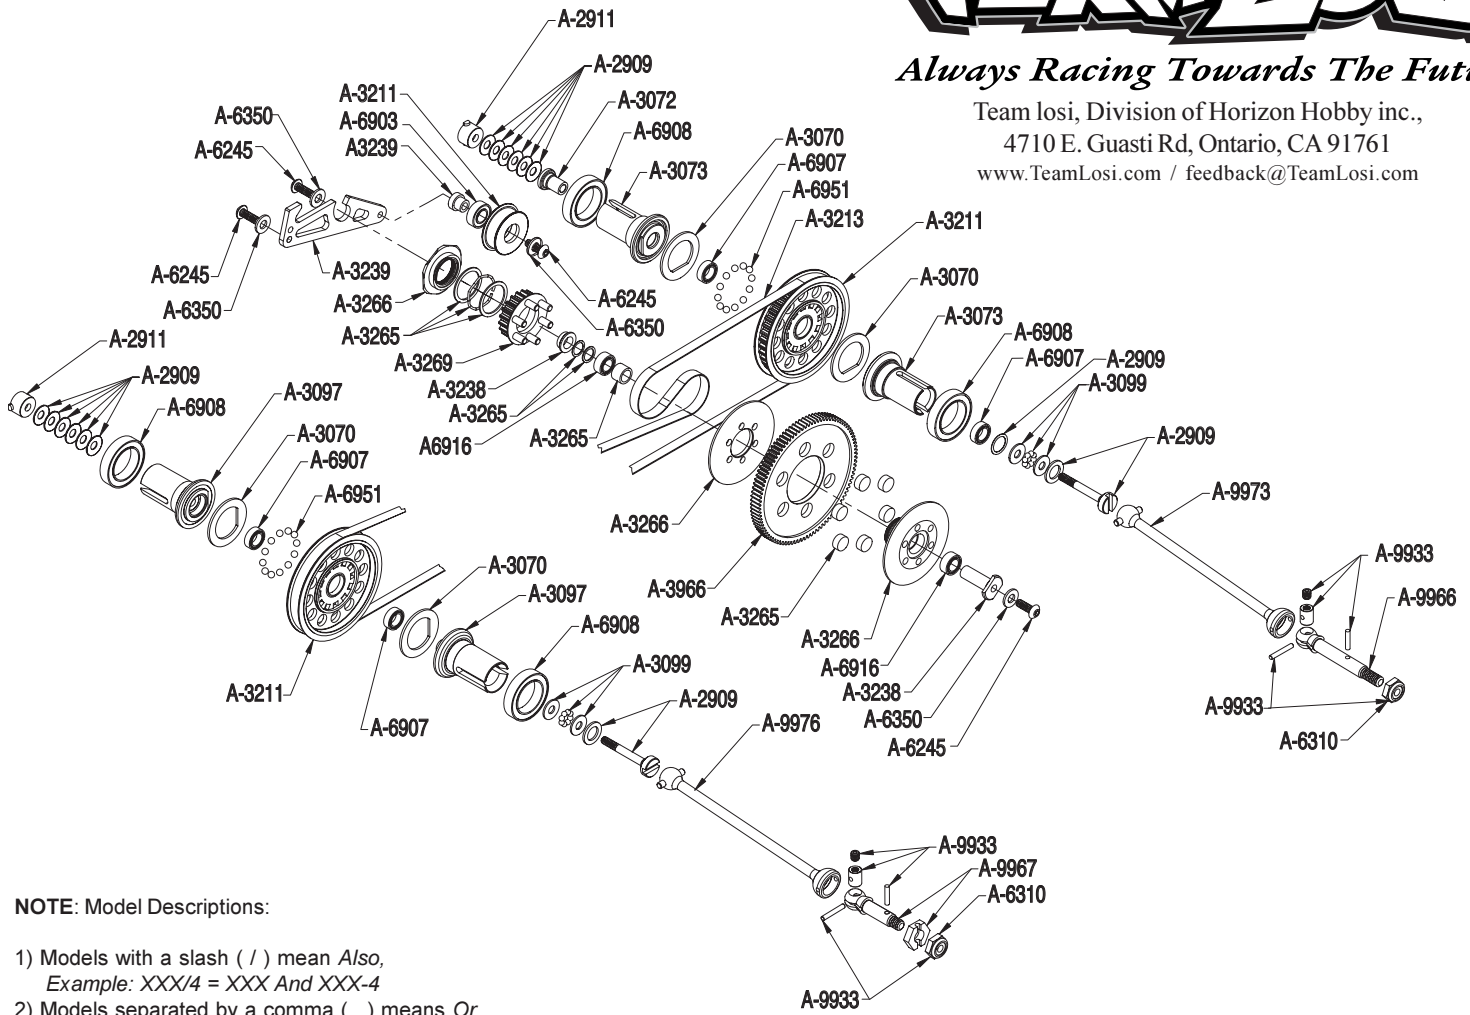

NOTE: Model Descriptions:

1) Models with a slash (/) mean *Also*,
  Example: XXX/4 = XXX And XXX-4
2) Models separated by a comma (,) means *Or*
  XX-4, XXX-4 = XX-4 Or XXX-4
3) Models with "All" means *All based on that platform*

OPTIONAL PARTS FOR THE XXX-4 G+

A-1232	Front Pivot Support Set (XXX-4)	$6.00	A-7105	Wide Rear "Solid" Wheels (Natural)(XX-4,XXX/4)	$6.00
A-2131	Rear Suspension Arms (XX,XX-4,XXX/4)	$7.00	A-7140	Rear Wheels, 5-Spoke (Natural)(XX,XXX/4)	$6.00
A-2232	Rear Inner Pivot Support Set (XXX-S)	$6.00	A-7141	Rear Wheels, 5-Spoke (Yellow)(XX,XXX/4)	$6.00
A-3097	Molded Outdrive Set	$4.00	A-8046	"Invader" Buggy Body & Wing (XXX-4)	$17.50
A-3245	One-Way Front Drive Assembly	$60.00	A-8114	"Invader" Wing (XXX-4)	$3.00
A-3246	One-Way Outdrive Cup w/Drive Pin	$8.00	A-8352	XXX-4 Sticker Sheet	$3.50
A-3247	One-Way Hub w/Bearings - Left	$27.00	A-9605	Chassis Protection Material	$9.00
A-3248	One-Way Hub w/Bearings - Right	$27.00	A-9670	Aluminum Front Inner Pin Mounts (XXX-4)	$22.95
A-3957	90T 48 Pitch Slipper Spur Gear (XXX-4)	$3.50	A-9671	Aluminum Front Main Pin Mount 5°	$14.50
A-3958	92T 48 Pitch Slipper Spur Gear (XXX-4)	$3.50	A-9672	Aluminum Front Main Pin Mount 7.5°	$14.50
A-3959	94T 48 Pitch Slipper Spur Gear (XXX-4)	$3.50	A-9673	Aluminum Front Main Pin Mount 10°	$14.50
A-3965	94T/48p Kevlar Spur (XXX-4)	$4.00	A-9676	Aluminum Rear Inner Pin Mounts (XXX-4)	$22.95
A-4202	Main Chassis (XXX-4)	$27.95	A-9677	Aluminum Rear Main Pin Mounts (XXX-4)	$14.50
A-4210	Chassis Bottom Cover & Steering Tunnel (XXX-4)	$5.50	A-9678	Aluminum Rear Main Pin Mounts 1/3	$14.50
A-4214	Front & Rear Diff Cover (XXX-4)	$6.50	A-9807	1 Deg. Rear Hub Set (XXX/T/4)	$6.50
A-4240	Battery Strap & Droop Gauge (XXX-S/4)	$5.50	A-9808	2 Deg. Rear Hub Set (XXX/T/4)	$6.50
A-5004	Shock Shaft .6"	$3.00	A-9923	MIP CVD Set for (XX, XXX/4, Kinwald Edition, XX4)	$30.00
A-5017	Shock Shaft 1.0"	$3.00	A-9940	Aluminum Hardcoated Suspension Balls	$3.95
A-5047	Shock Pistons #55 (Orange) PTFE	$3.00	A-9945	Titanium Ball Stud with Hex Head .188"	$9.00
A-5048	Shock Pistons #54 (Blue) PTFE	$3.00	A-9946	Titanium Ball Stud with Hex Head .250"	$9.00
A-5050	Shock Spacer Set	$2.50	A-9947	Titanium Ball Stud with Hex Head .380"	$9.00
A-7044	Front Wheels, 5-Spoke (Natural)(XX-4,XXX-4)	$6.00	A-9968	Front CVD Drive Shaft Set	$33.00
A-7045	Front Wheels, 5-Spoke (Yellow)(XX-4,XXX-4)	$6.00	A-9974	CVD Steel Rear Drive Shaft (Buggy)	$8.00
A-7046	Front "Solid" Wheels (Natural)(XX-4,XXX-4)	$6.00	A-9975	CVD Steel Front Drive Shaft (XXX-4)	$9.00