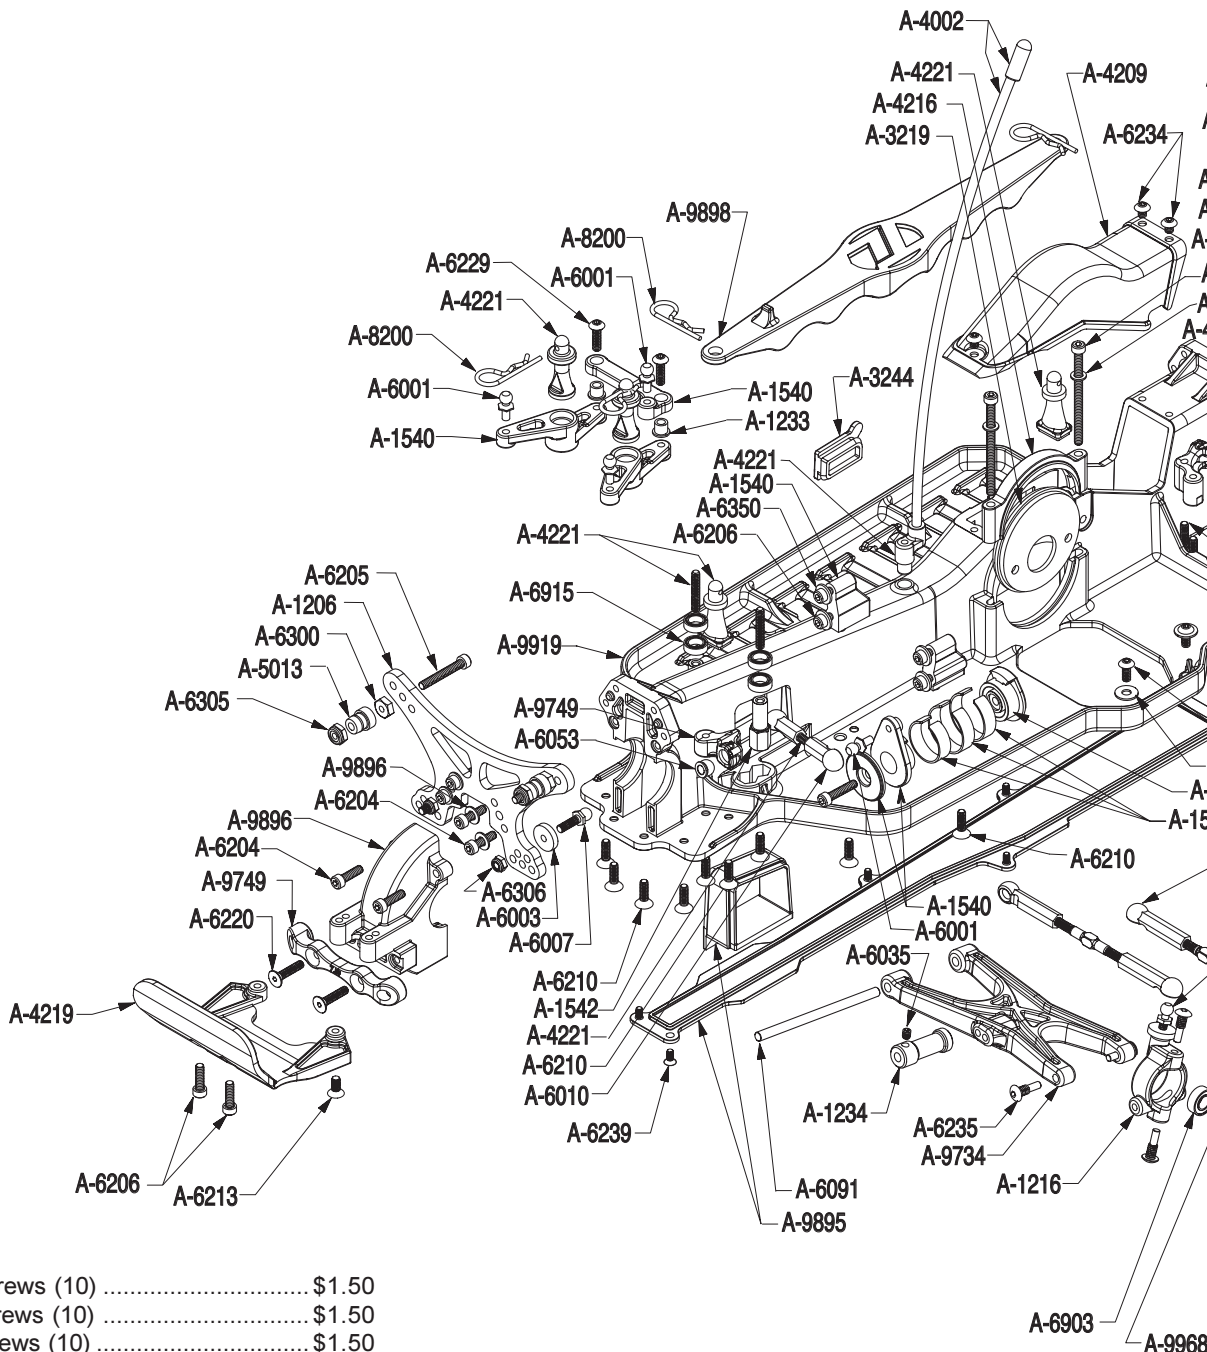

A-6205	4-40 x 3/4" Cap-Head Screws (10)	$1.50
A-6206	4-40 x 3/8" Cap-Head screws (10)	$1.50
A-6210	4-40 x 3/8" Flat-Head Screws (10)	$1.50
A-6213	4-40 x 1/4" Flat-Head Screws (10)	$1.25
A-6215	#4 Narrow Washers (10)	$1.25
A-6216	4-40 x 7/8" Cap-Head screws (10)	$1.50
A-6220	4-40 x 1/2" Flat-Head Screws (10)	$1.50
A-6221	4-40 x 5/8" Cap Screws (6)	$1.50
A-6228	5-40 x 1/8" Hardened Set Screws (10)	$1.80
A-6229	4-40 x 3/8" Button-Head Screws (10)	$2.00
A-6230	Shim Assortment- 3/32", 3/16", 1/4", 1/2"	$2.50
A-6234	4-40 x 1/4" Button-Head Screws	$2.50
A-6235	Kingpin/Hinge Pin Screws	$4.00
A-6238	3 x 6mm Cap/Button Head Screws w/Washers-motor	$3.00
A-6239	2-56 x 3/16 F.H. Screws	$2.00
A-6245	4-40 x 5/16" Button-Head Screws	$2.00
A-6310	8-32 Aluminum Locknuts	$4.50
A-6903	3/16" x 3/8" Bearings w/Seals	$5.50
A-6907	5mm x 8mm Bearings	$6.50
A-6908	1/2" x 3/4" Bearings w/Seals	$14.25
A-6915	5mm x 8mm Ball Bearing Steering Set (XXX-S/4)	$12.00