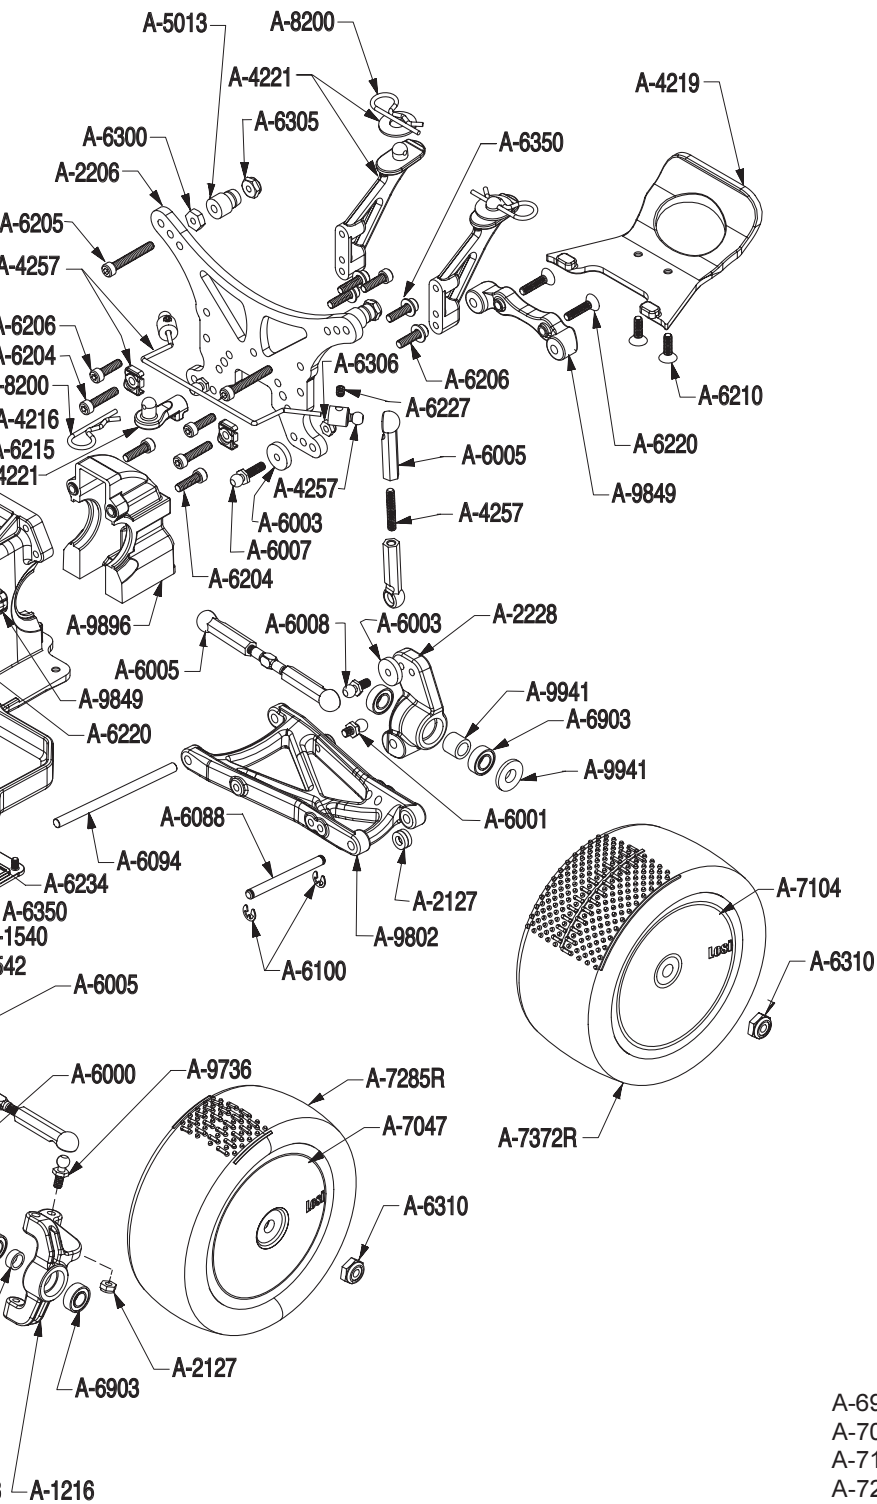

XXX-4
PHITE

A-6951	3/32" Carbide Balls (12)	$10.95
A-7047	Front "Solid" Wheels (Yellow)(XX-4,XXX-4)	$6.00
A-7104	Wide Rear Solid Face Wheels (Yellow)(XX/4,XXX/4)	$6.00
A-7285R	4WD Front Taper-Pin Tires (Red) w/Foam	$11.00
A-7372R	2.2" Rear Taper-Pin (Red) w/Foam	$12.00
A-8047	Aurora Buggy Body & Wing (XXX-4/G+)	$17.50
A-8115	Aurora Buggy Wing (XXX-4/G+)	$3.00
A-8200	Body Clips (12)	$1.25
A-8354	Sticker Sheet XXX-4/G+	$3.50
A-9734	Graphite Front Suspension Arms (XXX-4/G+)	$11.50
A-9749	Graphite Front Pivot Support Set (XXX-4G+)	$9.00
A-9802	Graphite Rear Arms (XX/4,XXX/4)	$11.50
A-9849	Graphite Rear Pivot Support Set (XXX-4)	$9.00
A-9895	Graphite Bottom Cover & St. Tunnel(XXX-4)	$8.75
A-9896	Graphite Front & Rear Diff Covers(XXX-4)	$10.00
A-9898	Graphite Battery Strap & Droop Gauge	$8.75
A-9919	Graphite Main Chassis (XXX-4)	$49.95
A-9966	Aluminum Rear CVD Set (XXX-4)	$33.00
A-9967	Aluminum Front CVD Set (XXX-4)	$35.00
A-9973	Aluminum Rear CVD Shaft (XXX-4)	$10.00
A-9976	Aluminum Front CVD Shaft (XXX-4)	$11.00