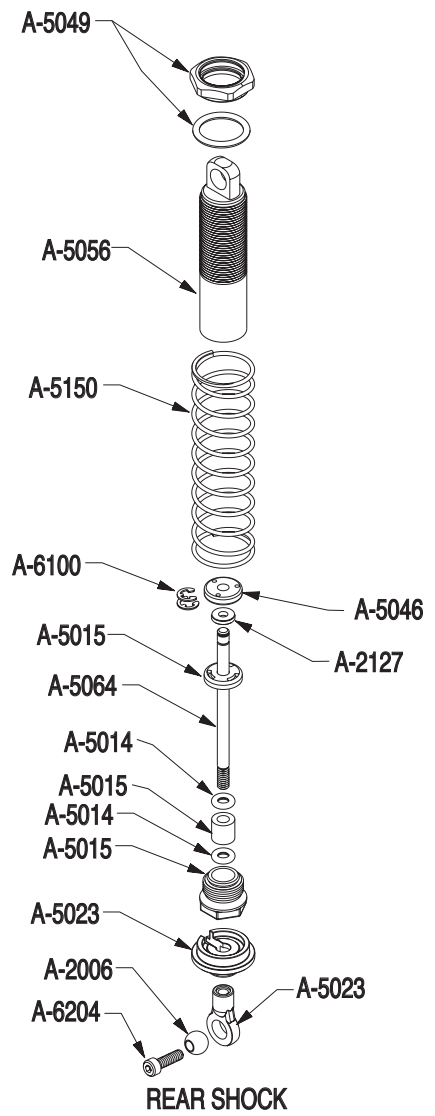

XXX-4
PHITE

A-6951	3/32" Carbide Balls (12)	$10.95
A-7047	Front "Solid" Wheels (Yellow)(XX-4,XXX-4)	$6.00
A-7104	Wide Rear Solid Face Wheels (Yellow)(XX/4,XXX/4)	$6.00
A-7285R	4WD Front Taper-Pin Tires (Red) w/Foam	$11.00
A-7372R	2.2" Rear Taper-Pin (Red) w/Foam	$12.00
A-8047	Aurora Buggy Body & Wing (XXX-4/G+)	$17.50
A-8115	Aurora Buggy Wing (XXX-4/G+)	$3.00
A-8200	Body Clips (12)	$1.25
A-8354	Sticker Sheet XXX-4/G+	$3.50
A-9734	Graphite Front Suspension Arms (XXX-4/G+)	$11.50
A-9749	Graphite Front Pivot Support Set (XXX-4G+)	$9.00
A-9802	Graphite Rear Arms (XX/4,XXX/4)	$11.50
A-9849	Graphite Rear Pivot Support Set (XXX-4)	$9.00
A-9895	Graphite Bottom Cover & St. Tunnel(XXX-4)	$8.75
A-9896	Graphite Front & Rear Diff Covers(XXX-4)	$10.00
A-9898	Graphite Battery Strap & Droop Gauge	$8.75
A-9919	Graphite Main Chassis (XXX-4)	$49.95
A-9966	Aluminum Rear CVD Set (XXX-4)	$33.00
A-9967	Aluminum Front CVD Set (XXX-4)	$35.00
A-9973	Aluminum Rear CVD Shaft (XXX-4)	$10.00
A-9976	Aluminum Front CVD Shaft (XXX-4)	$11.00