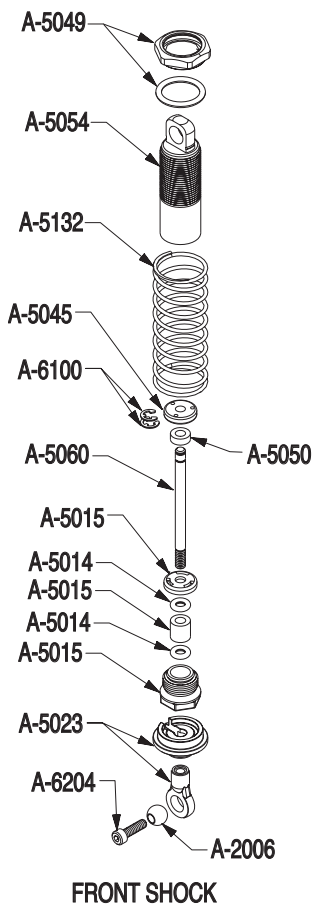

FRONT SHOCK

A-6205	4-40 x 3/4" Cap-Head Screws (10)	\$1.50
A-6206	4-40 x 3/8" Cap-Head screws (10)	\$1.50
A-6210	4-40 x 3/8" Flat-Head Screws (10)	\$1.50
A-6213	4-40 x 1/4" Flat-Head Screws (10)	\$1.25
A-6215	#4 Narrow Washers (10)	\$1.25
A-6216	4-40 x 7/8" Cap-Head screws (10)	\$1.50
A-6220	4-40 x 1/2" Flat-Head Screws (10)	\$1.50
A-6221	4-40 x 5/8" Cap Screws (6)	\$1.50
A-6228	5-40 x 1/8" Hardened Set Screws (10)	\$1.80
A-6229	4-40 x 3/8" Button-Head Screws (10)	\$2.00
A-6230	Shim Assortment- 3/32", 3/16", 1/4", 1/2"	\$2.50
A-6234	4-40 x 1/4" Button-Head Screws	\$2.50
A-6235	Kingpin/Hinge Pin Screws	\$4.00
A-6238	3 x 6mm Cap/Button Head Screws w/Washers-motor	\$3.00
A-6239	2-56 x 3/16 F.H. Screws	\$2.00
A-6245	4-40 x 5/16" Button-Head Screws	\$2.00
A-6310	8-32 Aluminum Locknuts	\$4.50
A-6903	3/16" x 3/8" Bearings w/Seals	\$5.50
A-6907	5mm x 8mm Bearings	\$6.50
A-6908	1/2" x 3/4" Bearings w/Seals	\$14.25
A-6915	5mm x 8mm Ball Bearing Steering Set (XXX-S/4)	\$12.00