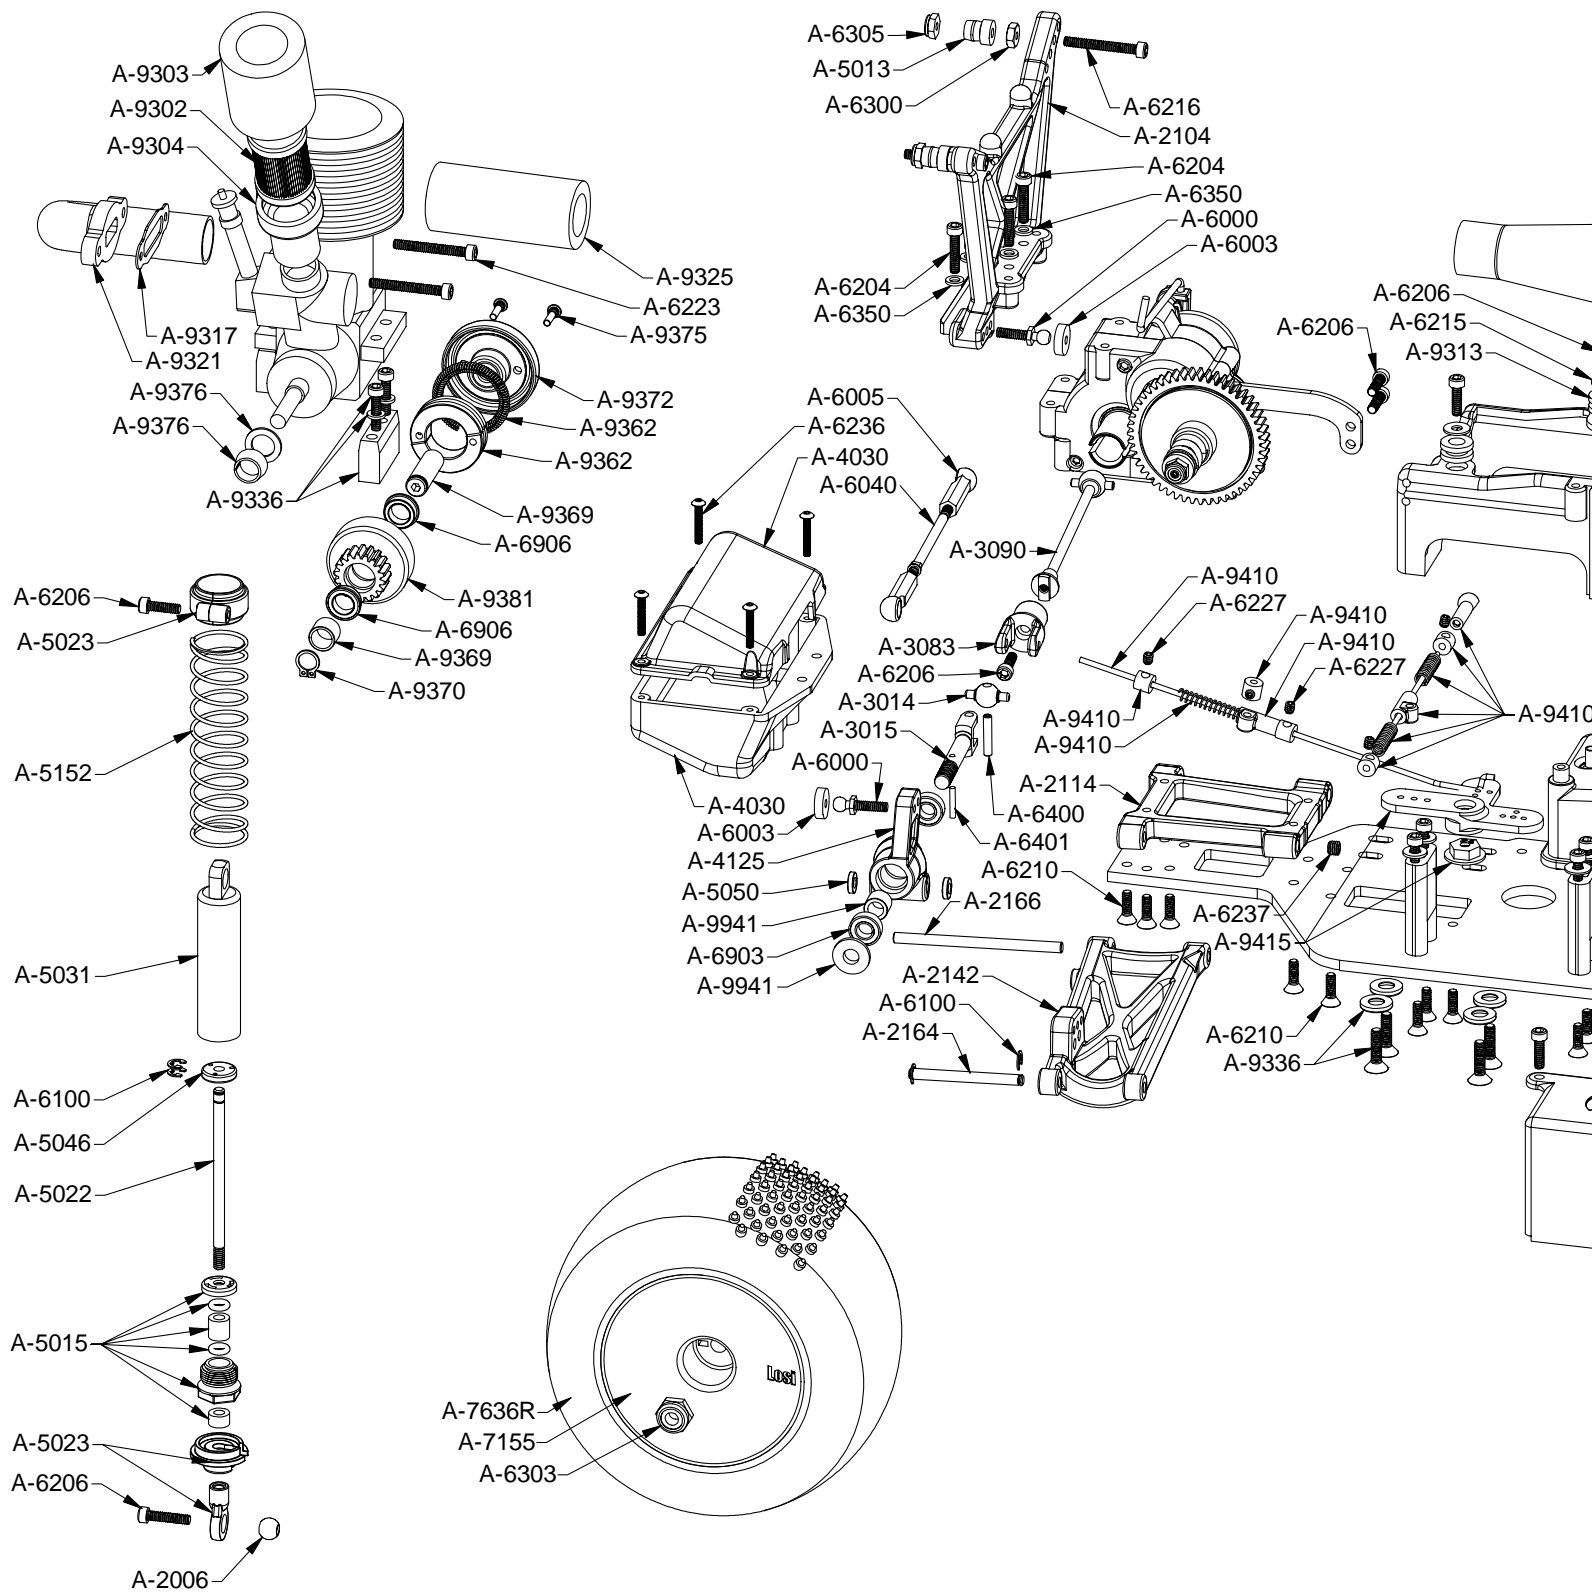

PRICELIST EXPLODEDVIEW

©2000 TEAM LOSI, INC.

NOT RESPONSIBLE FOR TYPOGRAPHICAL ERRORS

Effective: July 1, 2000

ALL PRICES SUBJECT TO CHANGE WITHOUT NOTICE

TEAM LOSI PERFORMANCE

CHOICE OF CHAMPIONS

A-0840	XXX-NT Truck Kit with Bearings	\$	A-4021	Center Chassis Brace/ Tank Mount (XXX-NT)	\$9.50
A-1022	Front Axles for XX-T Wheels (GTX, NXT, XXX-T)	\$6.00	A-4027	Trans/ Chassis Brace (XXX-NT)	\$5.00
A-1109	Front Shock Tower (XXX-T)	\$6.00	A-4030	Battery Box & Rx Cover Set (XXX-NT)	\$7.00
A-1116	Front Suspension Arms (XXX-T)	\$7.50	A-4118	Front Bumper, Motor Guard, & Body Mts. (All XXX)	\$6.50
A-1146	Front Outer & Kingpins 3/32" (XX, 'CR', XXX, XXX-T)	\$3.00	A-4125	Front Spindles/Carriers, and Rear Hubs (XXX-T)	\$7.50
A-1150	Front Outer Hinge Pin (XXX-T)	\$3.50	A-4126	Front and Rear Pivot Block Set (All XXX)	\$6.00
A-1610	Steering Hardware Set	\$3.50	A-4137	Aluminum Front Inner Pin Brace (all XXX)	\$2.50
A-1615	Short Ball Cups and Threaded Rod	\$2.75	A-4160	Kickplate, Bulkhead, & Steering Brace (NT)	\$9.00
A-1620	Steering/Servo Mount Assembly (XXX, XXX-T)	\$6.00	A-4224	Threaded Chassis Inserts - Short and Long	\$6.50
A-2006	Swivel Suspension Balls .250" (8)	\$4.00	A-5013	Front and Rear Upper Shock Mount Bushings (XXX,T)	\$3.00
A-2007	Hinge Pin 1.42" (XXT, XXX, XXX-T)	\$3.00	A-5015	Double O-Ring Shock Cartridge	\$2.00
A-2104	Rear Shock Tower (XXX-NT)	\$6.50	A-5017	1.0" Shock Shaft	\$3.00
A-2127	Rear Pivot Block (XXX-NT)	\$3.50	A-5022	1.2" Shock Shaft	\$3.00
A-2142	Rear Suspension Arms (XXX-NT)	\$8.00	A-5023	Spring Clamps & Cups (2)	\$2.50
A-2164	1/8" Upper Bulkhead / Outer Rear Hinge Pin (2)	\$3.00	A-5030	.9" Shock Body, Hard Anodized	\$6.00
A-2166	Inner Rear Hinge Pins (XXX, XXX-T)	\$3.00	A-5031	1.2" Shock Body, Hard Anodized	\$6.00
A-2216	Rear Hub Spacers (.050") (4WD)	\$2.50	A-5046	Teflon™ Shock Pistons #56 (Red) (4)	\$3.00
A-2903	"Monster Diff" Drive Rings (XXX-NT)	\$2.00	A-5047	Teflon™ Shock Pistons #55 (Orange) (4)	\$3.00
A-2905	"Monster Diff" Male Outdrive (XXX-NT)	\$7.50	A-5050	Shock Spacer Set	\$2.50
A-2906	"Monster Diff" Female Outdrive (XXX-NT)	\$7.50	A-5152	2.5" Spring 2.6 Rate (Red)	\$2.50
A-2909	"Monster Diff" Adjustment Screw & Hardware	\$4.50	A-5224	Team Losi Certified Shock Fluid 30 wt	\$3.50
A-2920	XXX-NT Trans Case Set & Brake Clips	\$6.75	A-6000	Ball Studs w/Rod Ends 4-40 x 3/8" (4)	\$3.50
A-2921	XXX-NT Trans Screw Set	\$3.00	A-6001	Ball Studs w/Rod Ends 4-40 x 3/16" (4)	\$3.50
A-2922	XXX-NT Slipper Shaft Gear & Hardware	\$9.00	A-6003	Foam Things (Linkage Rings) (24)	\$1.50
A-2923	XXX-NT Center/Brake Shaft & Hardware	\$4.50	A-6005	H.D. 30° Plastic Rod Ends (16)	\$5.00
A-2925	XXX-NT "Monster Diff" Gear Only	\$3.00	A-6006	Ball Studs w/Rod Ends 4-40 x 1/4" (4)	\$3.50
A-2927	XXX-NT Compound Gear & Brake Hub	\$4.25	A-6030	Assembly Wrench (version 2)	\$1.50
A-3014	Universal Pivots (2)	\$4.50	A-6038	Adjustable Threaded L/R Rod Set w/ends (2.25")	\$4.50
A-3015	Rear Axle, Spacer, and Pin (1)	\$6.00	A-6040	Adjustable L/R Threaded Rod w/ends (2.50")	\$4.50
A-3065	Silicone Differential Compound	\$2.50	A-6100	E-Clips 1/8"	\$1.25
A-3066	Teflon™ Assembly Lube	\$2.50	A-6101	E-Clips 3/16"	\$1.75
A-3083	XX Yoke & Screw for Dogbone (2)	\$3.50	A-6102	C-clips, 3/16" - Large (12)	\$1.75
A-3090	Dogbone Drive/Shaft w/Yoke (XXT, NXT, XXX-T)	\$8.50	A-6204	4-40 x 1/2" Cap-Head Screws (10)	\$1.50
A-3099	Full Compliment Thrust Bearing Set	\$5.00	A-6206	4-40 x 3/8" Cap-Head Screws (10)	\$1.50
A-3123	Slipper Pad	\$3.00	A-6210	4-40 x 3/8" Flat-Head Screws (10)	\$1.50
A-3132	Slipper Backing Plate	\$6.00	A-6215	#4 Narrow Washers (10)	\$1.25
A-3135	Slipper Spring, Cup, Retainer & Nut	\$3.00	A-6216	4-40 x 7/8" Cap-Head Screws (10)	\$1.50
A-3912	Spur Gear, 51 Tooth, 32 Pitch (XXX-NT)	\$3.50	A-6220	4-40 x 1/2" Flat-Head Screws (10)	\$1.50
A-4002	Antenna Kit	\$2.25	A-6223	4-40 x 1" Cap Head Screws (6)	\$2.00
A-4003	Antenna Caps (8)	\$1.25	A-6227	4-40 x 1/8" Hardened Set Screws	\$1.80
A-4004	Servo Tape (6)	\$1.75	A-6228	5-40 x 1/8" Hardened Set Screws	\$1.80
A-4019	XXX-NT Aluminum Chassis	\$30.00	A-6229	4-40 x 3/8" Button-Head Screws (10)	\$2.00