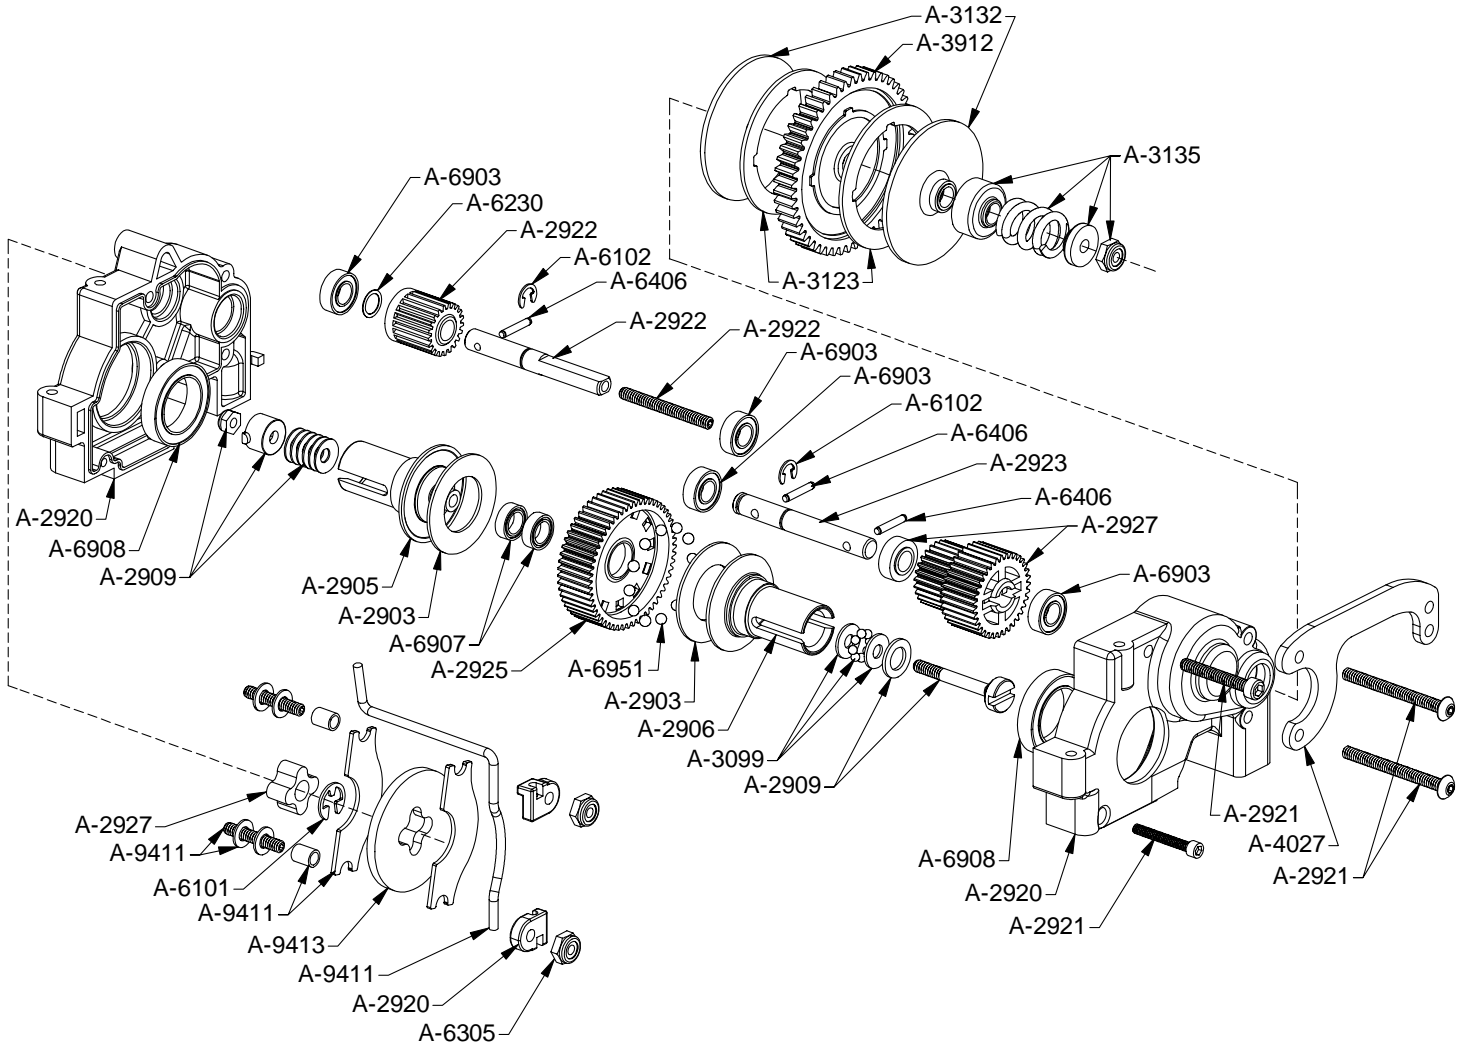

Optional Parts For the Triple-XNT Truck

A-5055	.9" Threaded Shock Body Set w/Nuts	$19.95	A-9811	Graphite Rear Suspension Arms (XXX-NT)	$13.95
A-5056	1.2" Threaded Shock Body Set w/Nuts	$19.95	A-9823	Graphite/Composite Rear Shock Tower (XXX-NT)	$11.50
A-5062	1.2" Titanium Nitride Shock Shaft	$7.00	A-9832	Graphite Rear Pivot Block (XXX-NT)	$6.00
A-5064	1.0" Titanium Nitride Shock Shaft	$7.00	A-9926	Aluminum Dogbone/Drive Shaft (XXT & XXX-T)	$10.50
A-6012	Rod Ends, Bright Yellow (Long & Short).....	$6.00	A-9940	Aluminum Hardcoated Suspension Balls.....	$3.95
A-6013	Rod Ends, Bright Blue (Long & Short).....	$6.00	A-9945	Titanium Ball Studs .188" w/ Rod Ends.....	$9.00
A-6912	3/32" x 3/16" Bearings for Steering (XX, XXT, XXX,T)	$19.95	A-9946	Titanium Ball Studs .250" w/ Rod Ends.....	$9.00
A-9710	Graphite/Composite Front Suspension Arms (XXX-T)	$12.00	A-9947	Titanium Ball Studs .380" w/ Rod Ends.....	$9.00
A-9714	Graphite Kickplate, Bulkhead, & Brace (XXX-NT)	$16.00	A-9962	Graphite Center Chassis Brace (XXX-NT)	$17.00
A-9722	Graphite/Composite Front Shock Tower (XXX-T)	$9.95