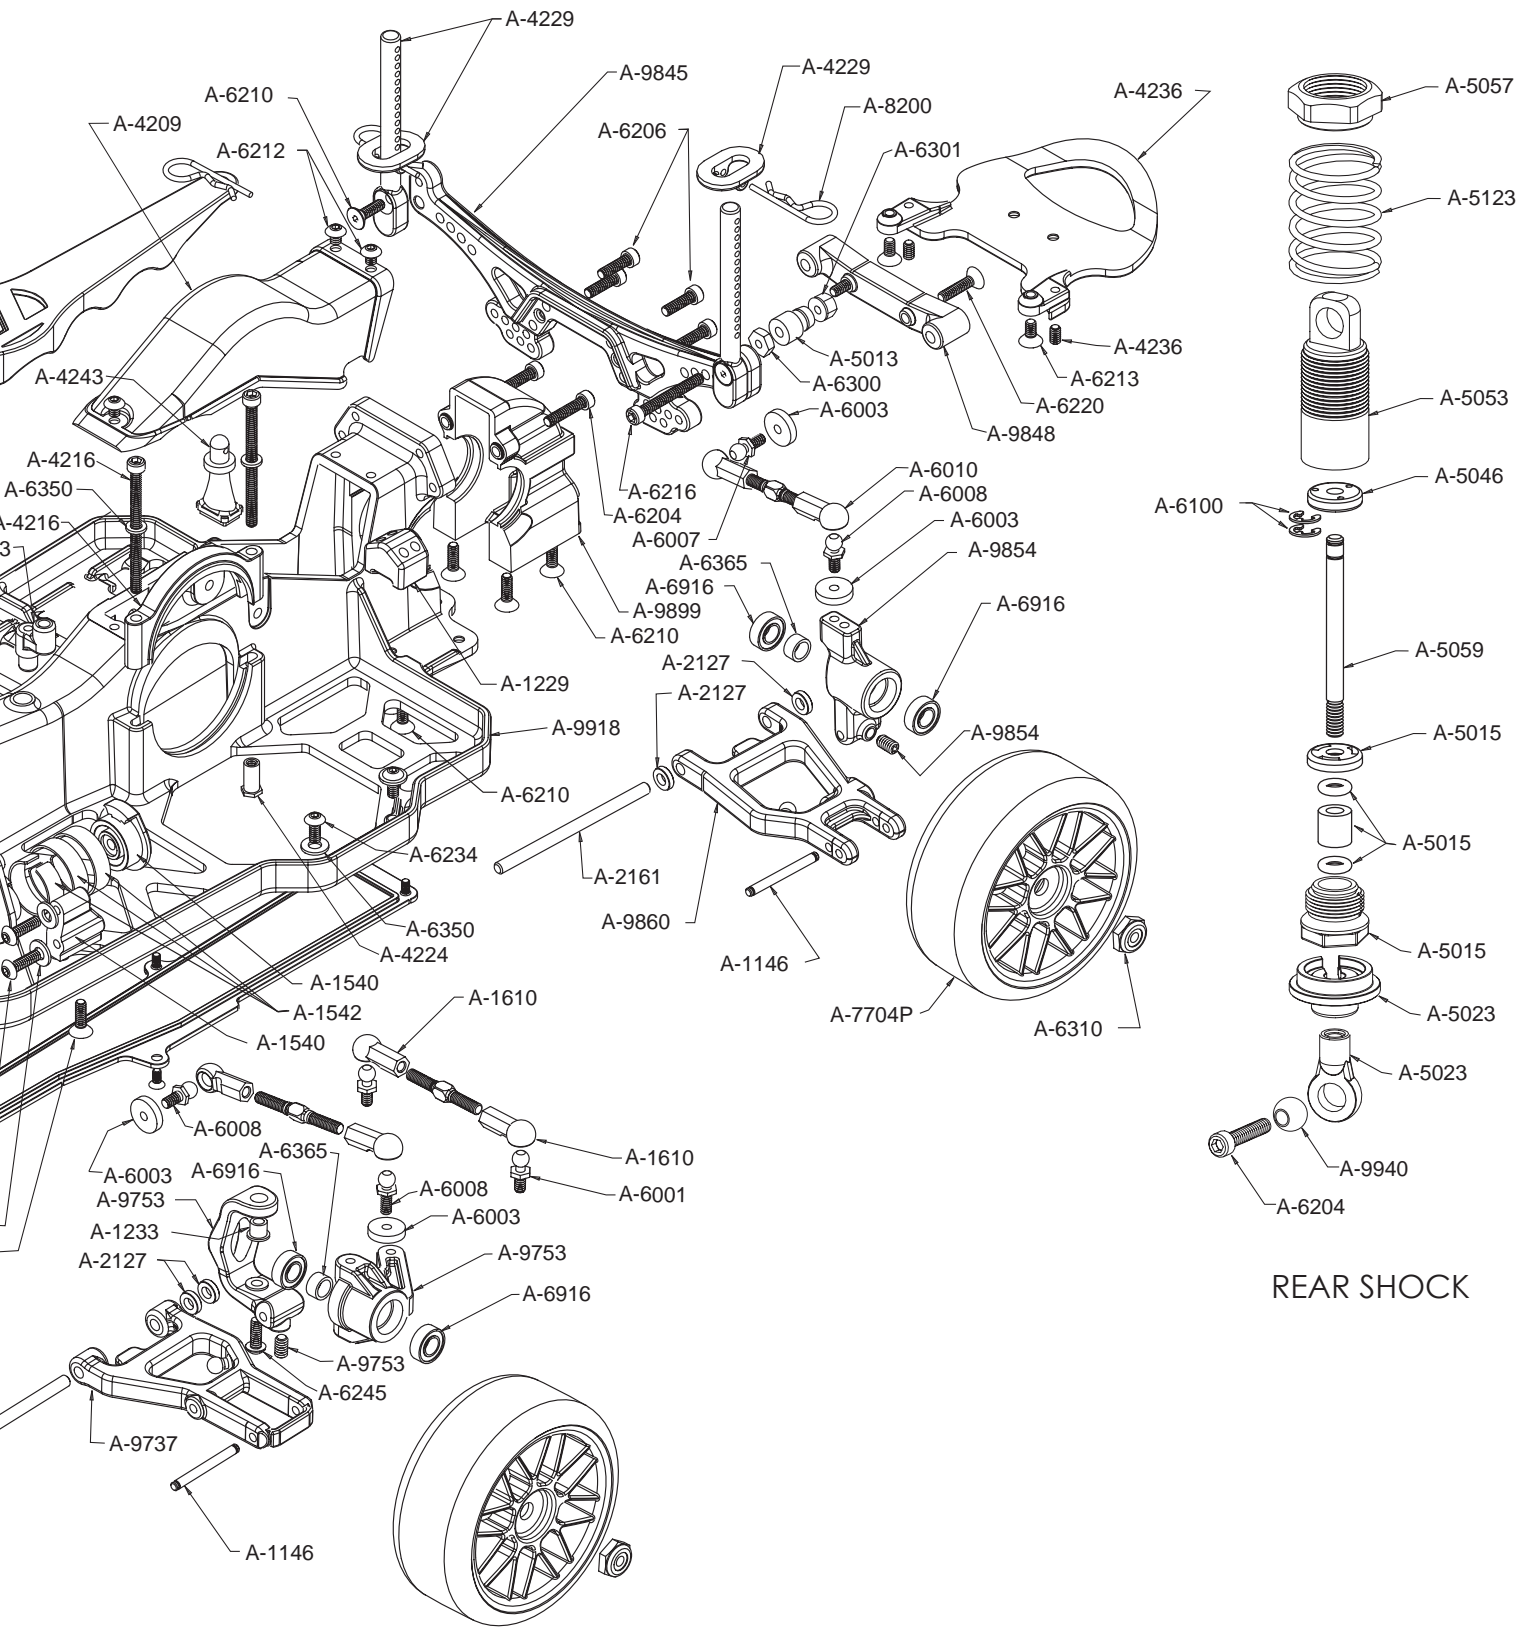

REAR SHOCK

A-9845	Graphite Rear Shock Tower (XXX-S/G+)	$11.00
A-9848	Graphite Rear Pivot Support Set (XXX-S)	$9.00
A-9854	Graphite Offset Rear Hubs (XXX-S/G+)	$7.50
A-9860	Graphite Rear Suspension Arms (XXX-S/G+)	$11.00
A-9897	Graphite Rear Bottom Cover & Steering Tunnel	$8.75
A-9898	Graphite Battery Strap & Droop Gauge	$8.75
A-9899	Graphite Front & Rear Diff Cover (XXX-S)	$9.50
A-9918	Graphite Main Chassis (XXX-S)	$54.95
A-9929	Aluminum CVD's Front or Rear (XXX-S)	$35.00
A-9933	MIP CVD Rebuild Kit	$7.00
A-9940	Aluminum Suspension Balls-Hard Anodized (4)	$3.95
A-9971	CVD Aluminum Drive Shaft (XXX-S/G+)	$9.95