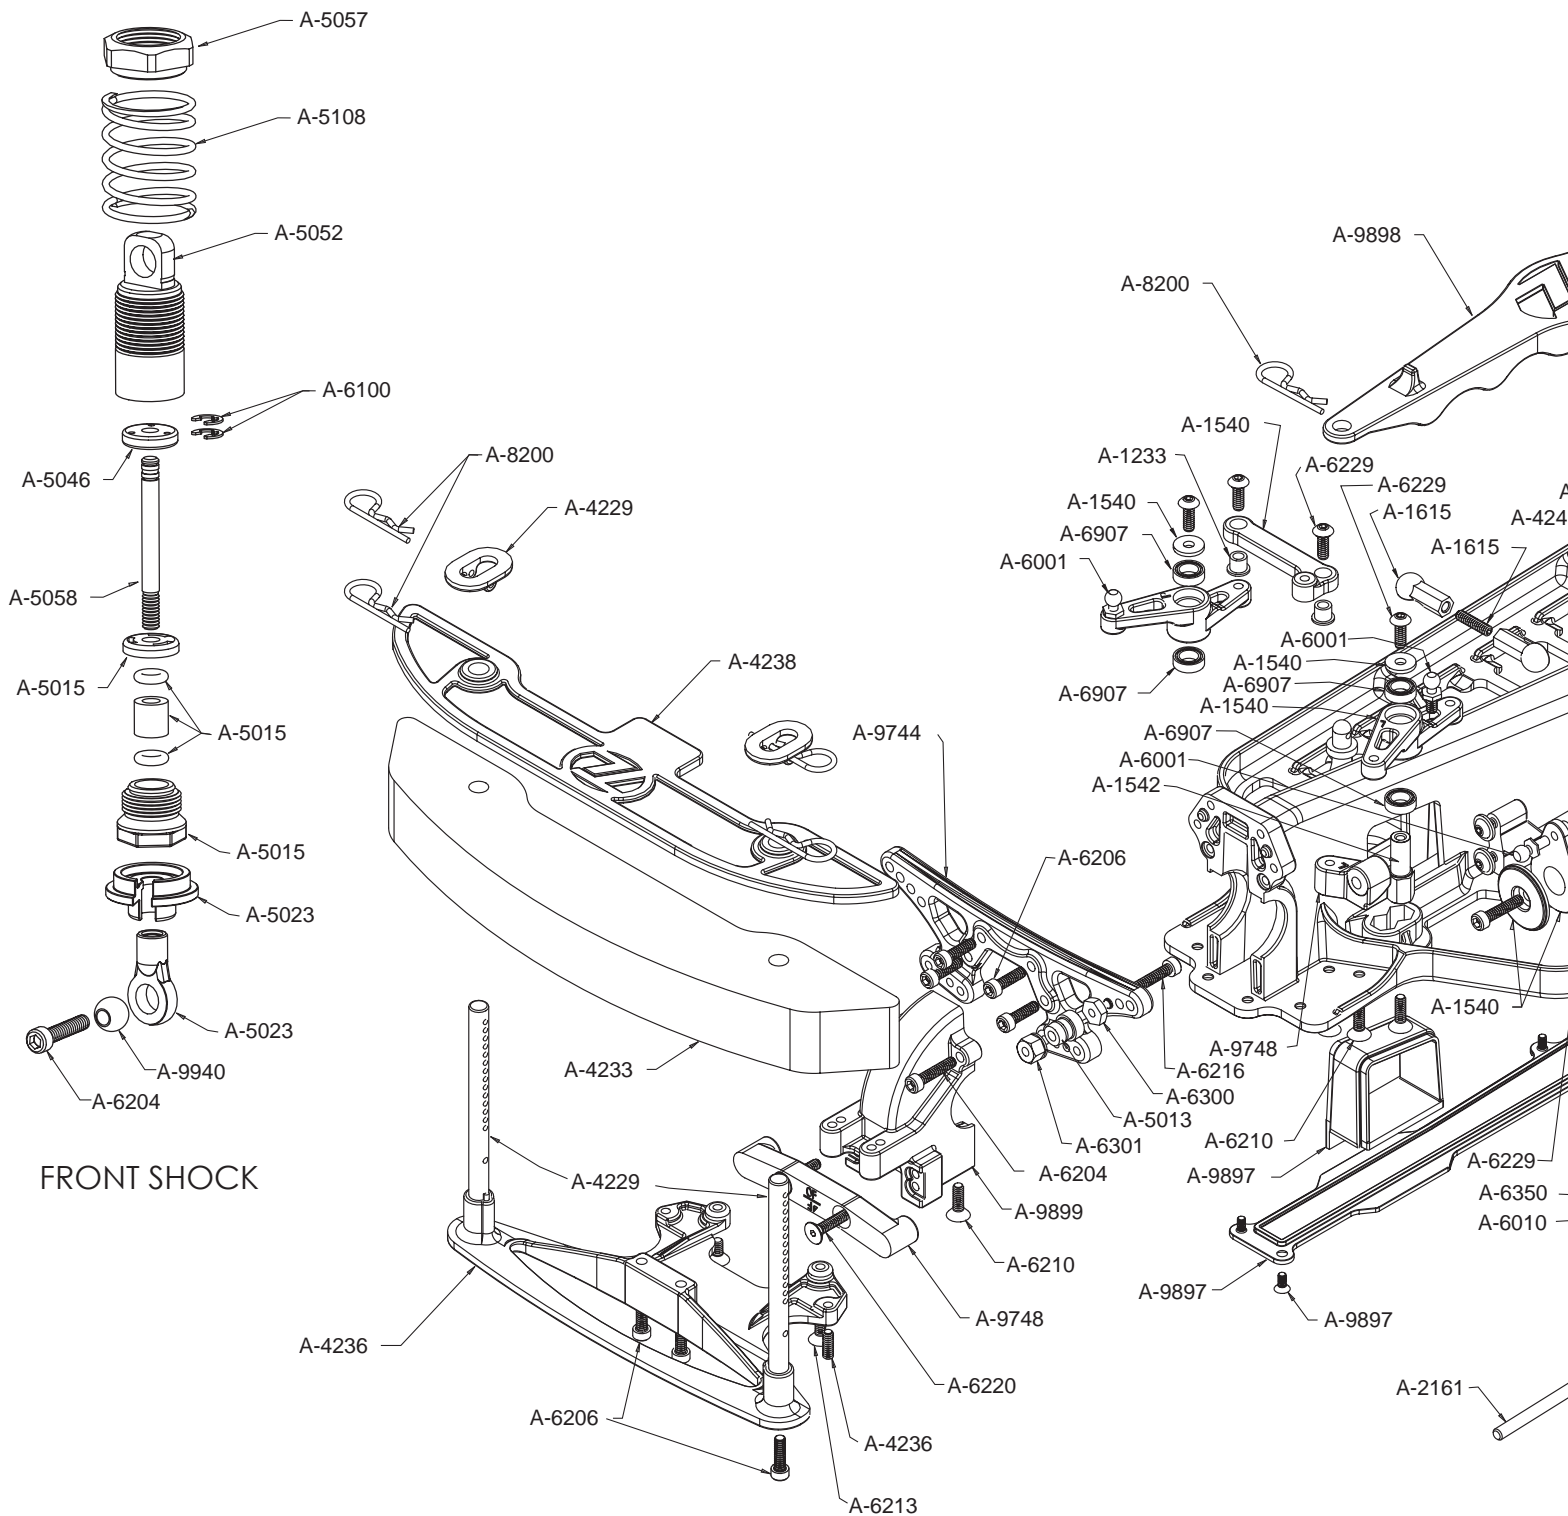

PRICE LIST EXPLODED VIEW

Effective: 12/1/02

©2002 TEAM LOSI, INC.

NOT RESPONSIBLE FOR TYPOGRAPHICAL ERRORS

ALL PRICES SUBJECT TO CHANGE WITHOUT NOTICE

TEAM LOSI PERFORMANCE

CHOICE OF CHAMPIONS

A-0251	XXX-S Graphite Plus Competition Sedan Kit.....	N/A	A-5052	.28" Threaded Shock Body Set w/Nuts	\$19.95
A-1146	Front Outer & Kingpin 3/32" x .870"	\$3.00	A-5053	.36" Threaded Shock Body Set w/Nuts	\$19.95
A-1229	Front & Rear Low Roll Center Pivot Blocks(XXX-S/G+).....	\$5.00	A-5057	Threaded Shock Body Adjustment Nuts (4)	\$4.50
A-1230	Front Pivot Support Set (XXX-S)	\$6.00	A-5058	.28" Titanium Nitrided Shock Shaft	\$7.00
A-1233	Spindle Carrier Bushings & Hardware (XXX-S).....	\$5.00	A-5059	.36" Titanium Nitrided Shock Shaft	\$7.00
A-1540	Steering, Servo Saver & Mounts (XXX-S).....	\$6.00	A-5108	1" Spring 20.0 Rate (Purple)	\$2.50
A-1542	Steering & Servo Saver Hardware.....	\$6.00	A-5123	1.15" Spring 12.6 Rate (Silver).....	\$2.50
A-1610	Steering Hardware Set	\$3.50	A-5224	Team Losi Certified Shock Fluid 30wt	\$3.50
A-1615	Short Ball Cups & Threaded Rod	\$2.75	A-6001	Ball Studs w/Rod Ends 4-40 x 3/16" (4)	\$3.50
A-2127	'CR' Rear Hub Spacers (.060")	\$2.50	A-6003	Foam Things (Linkage Rings) (24)	\$1.50
A-2161	Inner Rear Hinge Pins 1/8" x 2.04"	\$3.00	A-6006	Ball Studs w/Rod Ends 4-40 x 1/4" (4)	\$3.50
A-2909	"Monster Diff" Adjustment Screw & Hardware	\$4.50	A-6007	Ball Studs w/Rod Ends (Short Neck) 4-40 x .345"	\$3.50
A-2911	One-Piece Diff Nut/Carrier	\$3.50	A-6008	Ball Studs w/Rod Ends (Short Neck) 4-40 x .2"	\$3.50
A-3065	Silicone Differential Compound	\$2.50	A-6010	Short 30-Degree Plastic Rod Ends (12).....	\$3.00
A-3070	Transmission Drive Rings (2)	\$2.00	A-6030	Assembly Wrench (Version 2)	\$1.50
A-3097	Molded Outdrive Set (Pin Drive).....	\$12.95	A-6100	1/8" E-Clips	\$1.25
A-3098	Diff Thrust Bearing w/Carbide Balls	\$5.00	A-6201	3mm x 6mm Cap-Head w/Washers (10)	\$3.00
A-3099	Full Compliment Thrust Bearing Set.....	\$5.00	A-6204	4-40 x 1/2" Cap-Head Screws (10)	\$1.50
A-3209	Extra Flexible Main Drive Belt - Yellow (XXX-S/G+).....	\$10.00	A-6205	4-40 x 3/4" Cap-Head Screws (10)	\$1.50
A-3211	Pulley Set- Front/Rear Idler (XXX-S).....	\$7.50	A-6206	4-40 x 3/8" Cap-Head screws (10)	\$1.50
A-3226	Lowered Motor Mount w/Screws	\$7.00	A-6210	4-40 x 3/8" Flat-Head Screws (10)	\$1.50
A-3238	Topshaft Set w/Hardware (XXX-S).....	\$5.00	A-6212	4-40 x 1/8" Button-Head Screws (4)	\$1.25
A-3239	Belt Tensioner, Post & Hardware (XXX-S)	\$5.00	A-6213	4-40 x 1/4" Flat-Head Screws (10)	\$1.25
A-3244	One-Way/Clicker & Gear Access Plug Set.....	\$3.00	A-6215	#4 Narrow Washers (10)	\$1.25
A-3250	Front Spool Pads (XXX-S/G+) (2)	\$1.75	A-6216	4-40 x 7/8" Cap-Head Screws (10)	\$1.50
A-3260	Wheel Hex Drives-Standard & Metric (XXX-S)	\$5.00	A-6220	4-40 x 1/2" Flat-Head Screws (10)	\$1.50
A-3946	90T, 48P Spur w/Drive Pulley (XXX-S).....	\$5.00	A-6228	5-40 x 1/8" Hardened Set Screws	\$1.80
A-4002	Antenna Kit	\$2.25	A-6229	4-40 x 3/8" Button-Head Screws (10)	\$2.00
A-4003	Antenna Caps	\$1.25	A-6230	Shim Assortment- 3/32", 3/16", 1/4", 1/2".....	\$2.50
A-4004	Servo Tape (6).....	\$1.75	A-6234	4-40 x 1/4" Button-Head Screws	\$2.50
A-4209	Gear Cover and Screws (XXX-S)	\$3.50	A-6245	4-40 x 5/16" Button-Head Screws	\$2.00
A-4216	Motor Mount Clamp & Hardware (XXX-S)	\$3.95	A-6300	4-40 Hex Nuts (10).....	\$1.00
A-4224	Threaded Chassis Inserts (XX4, all XXX)	\$6.50	A-6301	4-40 Locking Nuts - Nylon (10).....	\$1.75
A-4229	Front & Rear Body Mount Set (XXX-S)	\$9.00	A-6305	4-40 Locking Nuts Low Profile	\$3.50
A-4233	Xtra-Resilient Foam Bumper/Body Saver (XXX-S/G+).....	\$4.00	A-6306	4-40 Aluminum Mini Nuts (10)	\$1.00
A-4236	Front & Rear Bumper Set (XXX-S).....	\$7.00	A-6310	8-32 Aluminum Lock Nuts	\$3.50
A-4238	Upper Bumper/Body Mt. Brace (XXX-S/G+)	\$5.00	A-6350	#4 and 1/8" Hardened Washers	\$2.50
A-4243	Battery Posts & Antenna Mounts (XXX-S).....	\$3.50	A-6365	Hub Bearing Spacer & Shim Set (XXX-S)	\$4.50
A-5013	Front & Rear Upper Shock Mount Bushings (XXX)	\$3.00	A-6401	Pins — Wheels and Gears	\$1.25
A-5015	Double O-Ring Shock Cartridge	\$2.00	A-6907	5mm x 8mm Bearings (All XX, XXX, XX4) (2).....	\$6.50
A-5023	Spring Clamps & Cups (2).....	\$2.50	A-6910	1/2" x 3/4" Ball Bearings w/Shields (2).....	\$11.50
A-5046	Teflon Shock Piston #56 (Red).....	\$3.00	A-6915	Ball Bearing Steering Set (XXX-S/4)	\$12.00