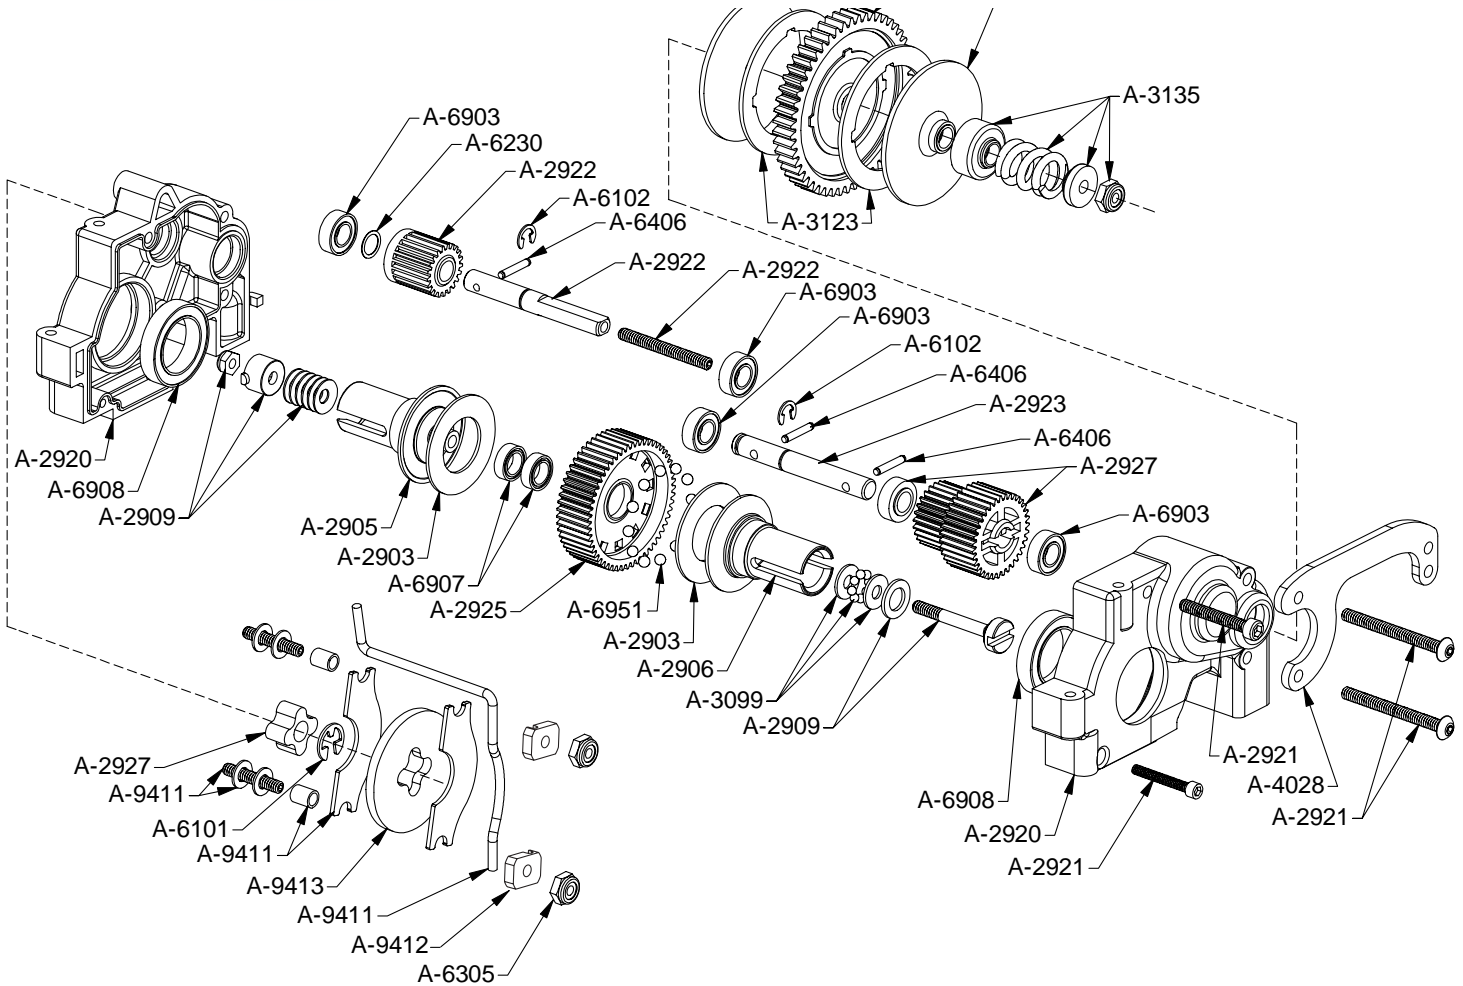

Always Racing Towards The Future.

Team Losi - A division of Horizon Hobby, Inc.
13848 Magnolia Ave., Chino, CA 91710, 909.465.9728
fax: 909.590.1496 • www.TeamLosi.com • feedback@TeamLosi.com

Optional Parts For the Triple-XXX Truck

A-1109	Front Shock Tower (XXX-T)	$6.00	A-8402	XXX-NT Painted Body - Red w/Swoops	$44.99
A-1116	Front Suspension Arms (XXX-T)	$7.50	A-9321	Raise Ex. Manifold for Pull Start Engines	$14.00
A-2104	Rear Shock Tower (XXX-NT)	$6.50	A-9328	Muffler/Tuned Pipe (NXT, XXX-NT)	$20.00
A-2114	Rear Pivot Block (XXX-NT)	$3.50	A-9329	Muffler/Tuned Pipe (Sport)	$24.95
A-2142	Rear Suspension Arms (XXX-NT)	$8.00	A-9922	MIP CVD Set (all XXT, NXT, XXX, XXX-T/NT).....	$34.50
A-4021	Center Chassis Brace/Tank Mount (XXX-NT)	$9.50	A-9926	Aluminum Dogbone/Drive Shaft (XXT & XXX-T)	$10.50
A-4125	Front Spindles, Carriers, & Rear Hubs (XXX-T/NT)	$7.50	A-9940	Aluminum Hardcoated Suspension Balls	$3.95
A-4160	Kickplate, Bulkhead, & Steering Brace (NT)	$9.00	A-9945	Titanium Ball Studs .188" w/ Rod Ends	$9.00
A-6012	Rod Ends, Bright Yellow (Long & Short)	$6.00	A-9946	Titanium Ball Studs .250" w/ Rod Ends	$9.00
A-6013	Rod Ends, Bright Blue (Long & Short)	$6.00	A-9947	Titanium Ball Studs .380" w/ Rod Ends	$9.00
A-8401	XXX-NT Painted Body - Blue w/Swoops	$44.99