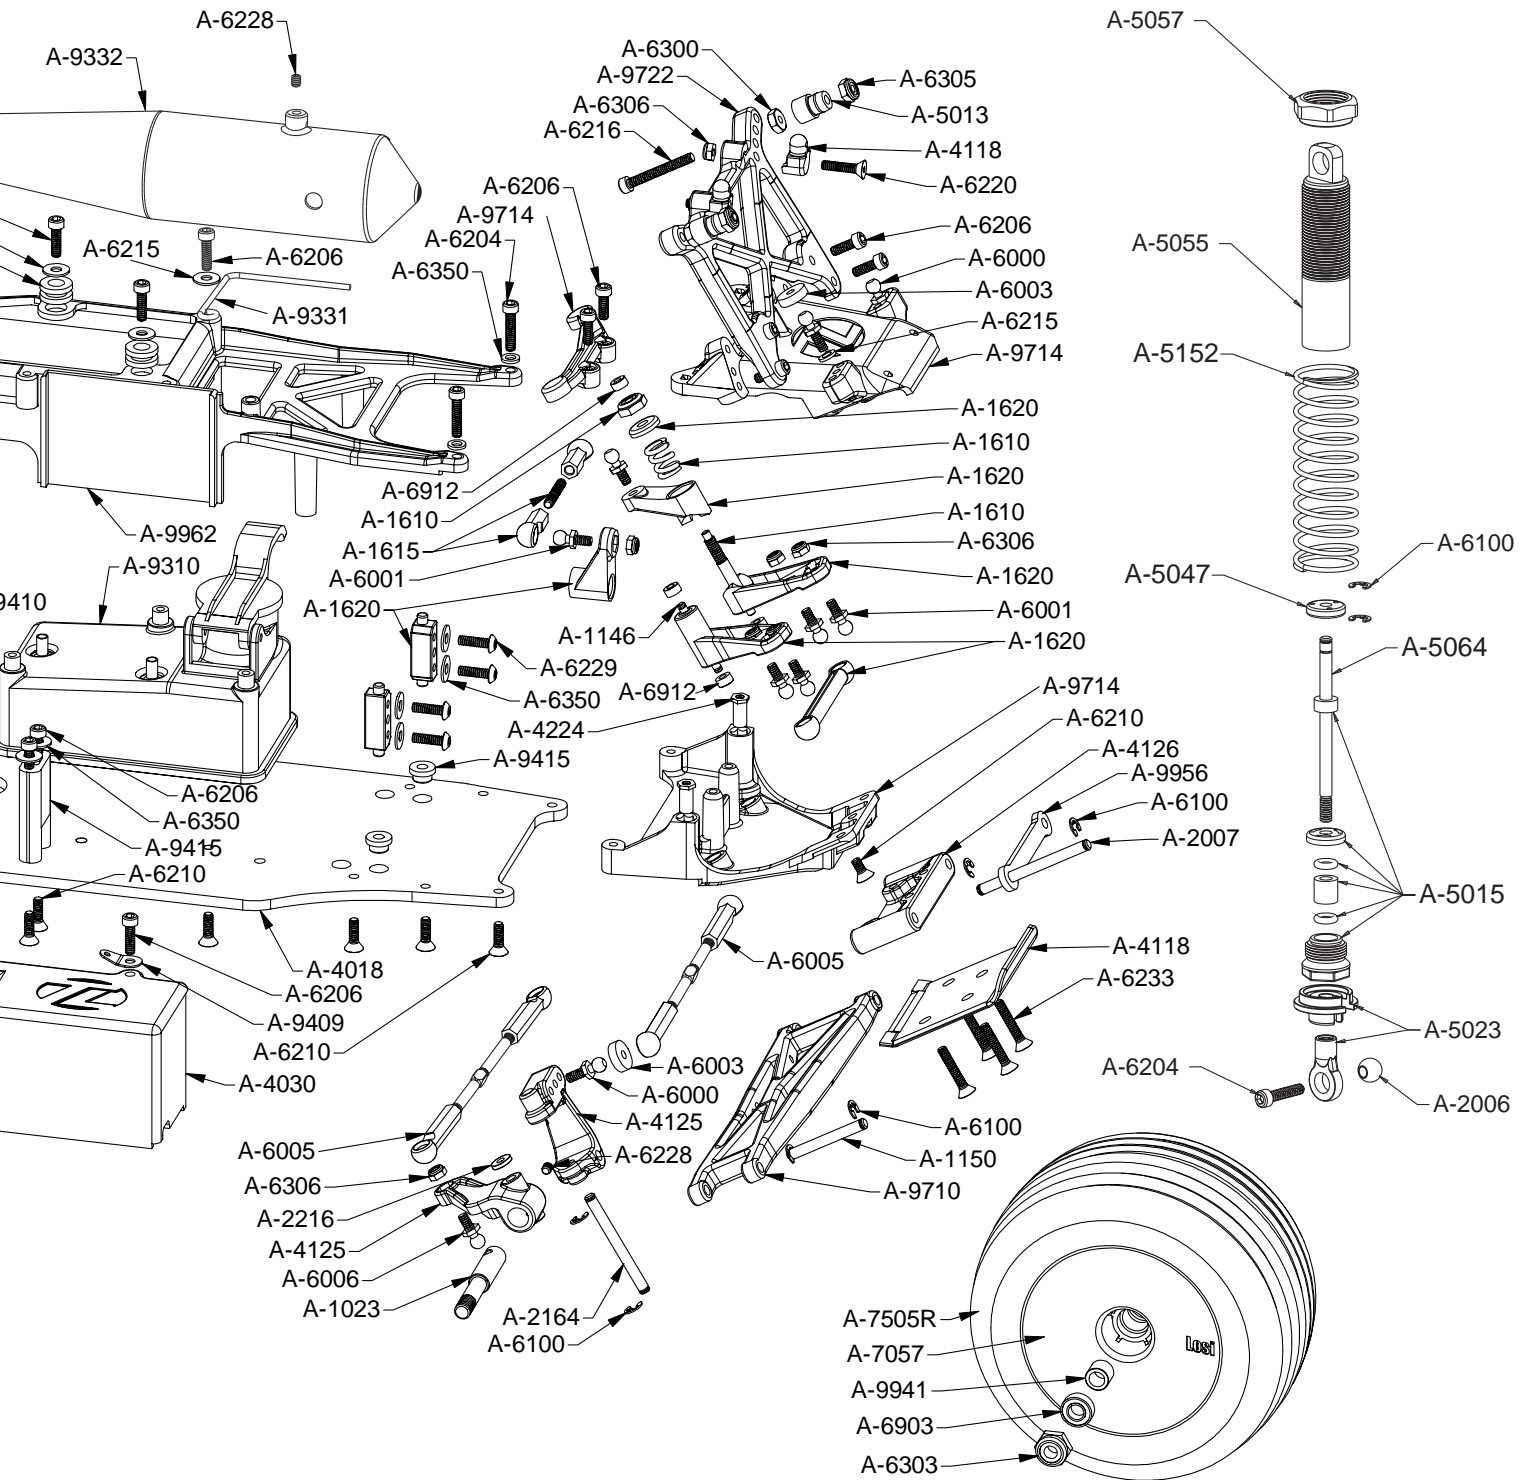

A-9345	Exhaust Manifold for Side Ex. (non-P.S.) Low	$14.00
A-9362	Machined Teflon™ Clutch Shoes w/ Spring	$9.00
A-9369	Clutch Nut	$4.00
A-9370	Clutch Nut Clips	$1.50
A-9372	Flywheel w/ Pins	$8.00
A-9375	Flywheel Pins/Screws	$3.00
A-9376	Flywheel Collet w/ Shims	$3.00
A-9380	17 Tooth Clutch Bell - Machine Cut (All)	$9.50
A-9381	18 Tooth Clutch Bell - Machine Cut (All)	$9.50
A-9382	19 Tooth Clutch Bell - Machine Cut (All)	$9.50
A-9383	20 Tooth Clutch Bell - Machine Cut (All)	$9.50
A-9409	Throttle Return Spring & Eyelet	$3.00
A-9410	Throttle/ Brake Linkage Set (XXX-NT)	$11.00
A-9411	Disk Brake Rebuild Kit (XXX-NT)	$9.00

A-9412	Aluminum Brake Clips - Hard Anodized	$9.00
A-9413	Disk Brake Rotor (XXX-NT)	$4.00
A-9415	XXX-NT Servo Mounts, Arms, & Switch Mount	$4.50
A-9710	Graphite/Composite Front Suspension Arms (XXX-T)	$12.00
A-9714	Graphite Kickplate, Bulkhead, & Brace (XXX-NT)	$16.00
A-9722	Graphite/Composite Front Shock Tower (XXX-T)	$9.95
A-9807	1 Degree Rear Hub Set (All XXX)	$6.50
A-9811	Graphite/Composite Rear Suspension Arms (XXX-NT)	$13.95
A-9823	Graphite/Composite Rear Shock Tower (XXX-NT)	$11.50
A-9832	Graphite/Composite Rear Pivot Block (XXX-NT)	$6.00
A-9941	Bearing Spacer/Wheel Washer	$9.95
A-9956	Aluminum Front Inner Pin Brace (all XXX) - Hard Anodized	$3.50
A-9962	Graphite/Composite Center Chassis Brace (XXX-NT)	$17.00