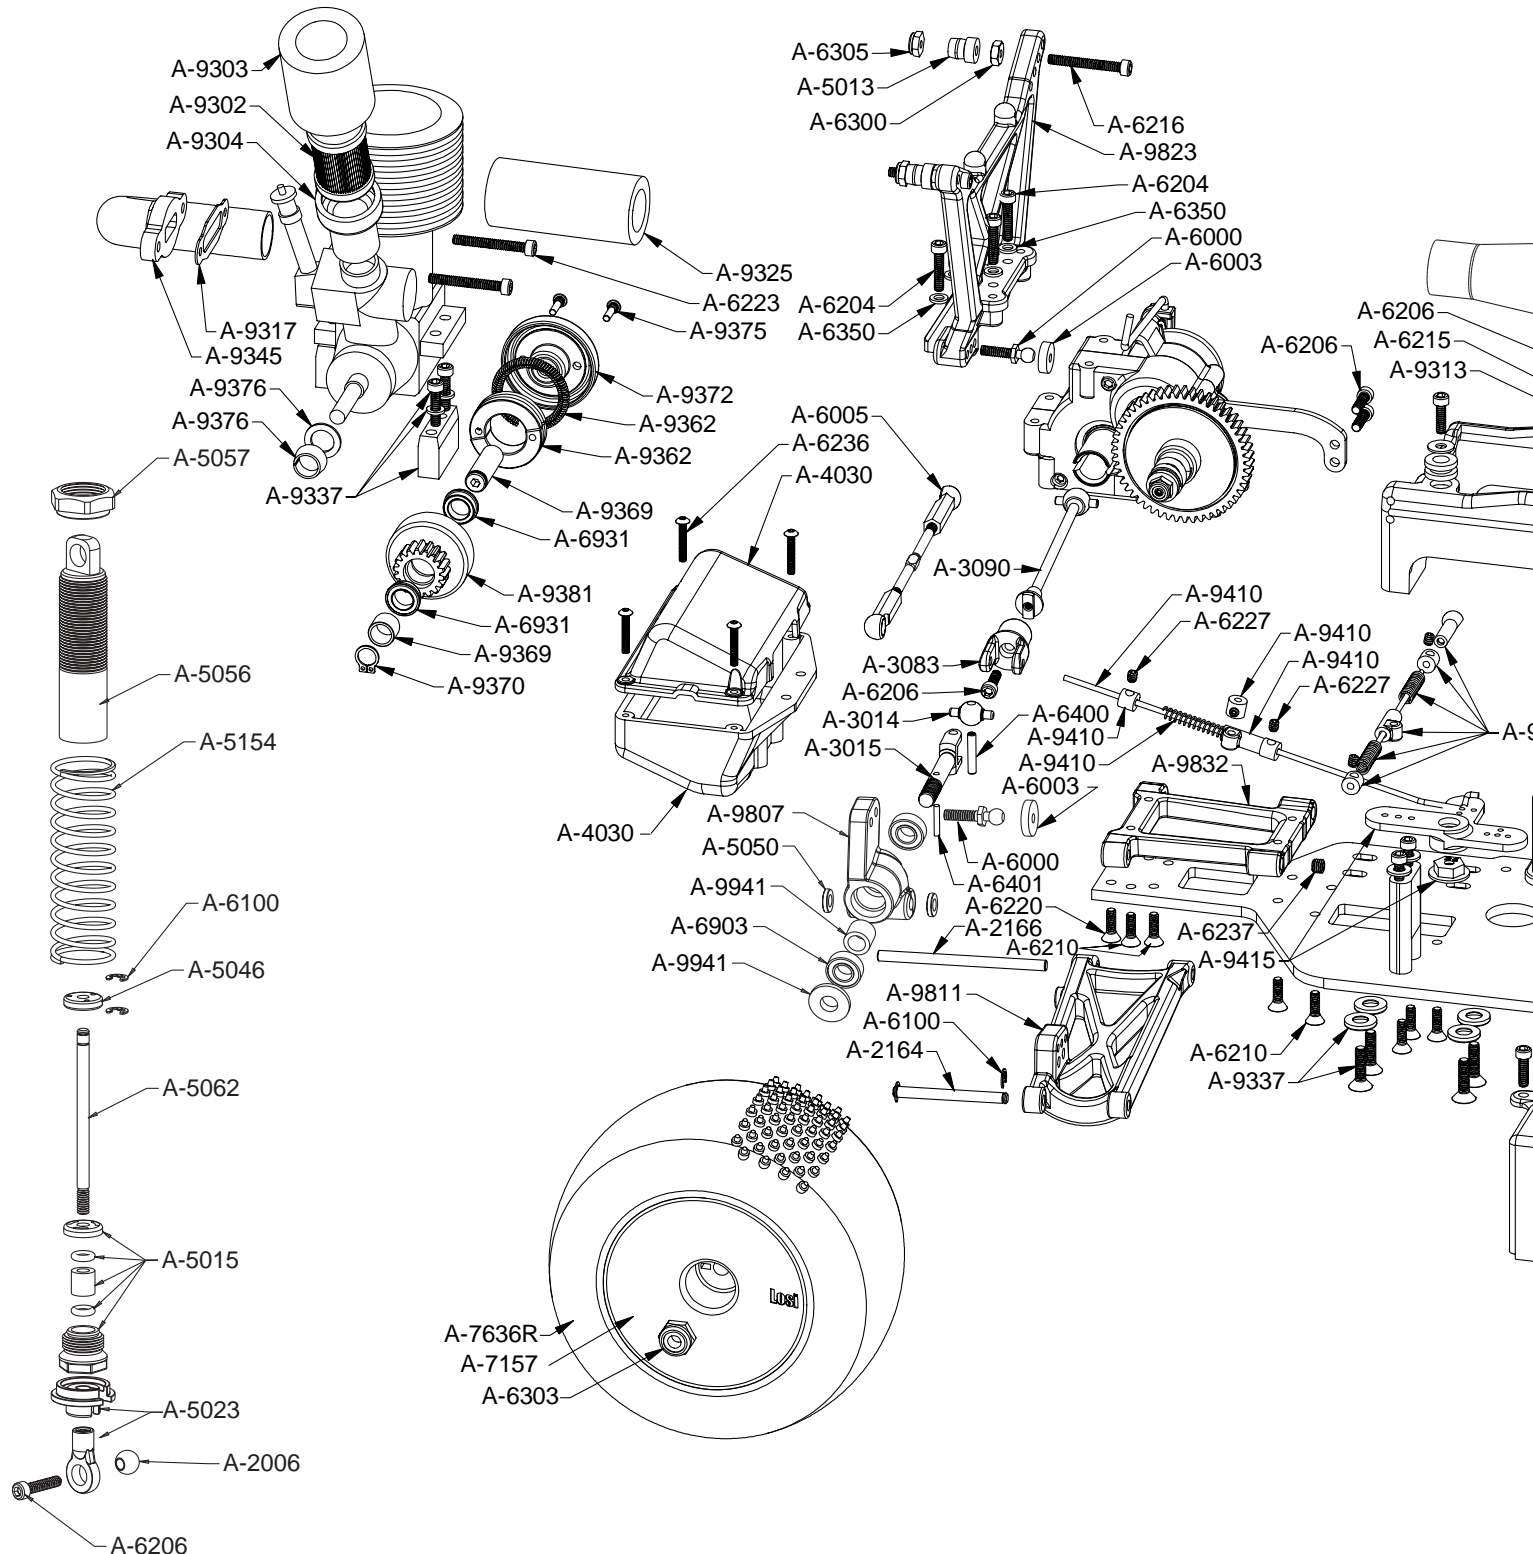

CHOICE OF CHAMPIONS

A-4224	Threaded Chassis Inserts - Short and Long	\$6.50
A-5013	Front and Rear Upper Shock Mount Bushings (XXX,T)	\$3.00
A-5015	Double O-Ring Shock Cartridge	\$2.00
A-5023	Spring Clips & Cups (2)	\$2.50
A-5046	Teflon™ Shock Pistons #56 (Red) (4)	\$3.00
A-5047	Teflon™ Shock Pistons #55 (Orange) (4)	\$3.00
A-5050	Shock Spacer Set	\$2.50
A-5055	.9" Threaded Shock Body w/Nuts	\$19.95
A-5056	1.2" Threaded Shock Body w/Nuts	\$19.95
A-5062	1.2" Titanium Nitride Shock Shaft	\$7.00
A-5064	1.0" Titanium Nitride Shock Shaft	\$7.00
A-5152	2.5" Spring 2.6 Rate (Red)	\$2.50
A-5154	2.5" Spring 2.9 Rate (Orange)(Off-Road)	\$2.50
A-5226	Team Losi Certified Shock Fluid 40 wt	\$3.50
A-6000	Ball Studs w/Rod Ends 4-40 x 3/8" (4)	\$3.50
A-6001	Ball Studs w/Rod Ends 4-40 x 3/16" (4)	\$3.50
A-6003	Foam Things (Linkage Rings) (24)	\$1.50
A-6005	H.D. 30° Plastic Rod Ends (16)	\$5.00
A-6006	Ball Studs w/Rod Ends 4-40 x 1/4" (4)	\$3.50
A-6030	Assembly Wrench (version 2)	\$1.50
A-6100	E-Clips 1/8"	\$1.25
A-6101	E-Clips 3/16"	\$1.75
A-6102	C-clips, 3/16" - Large (12)	\$1.75
A-6204	4-40 x 1/2" Cap-Head Screws (10)	\$1.50
A-6206	4-40 x 3/8" Cap-Head Screws (10)	\$1.50
A-6210	4-40 x 3/8" Flat-Head Screws (10)	\$1.50
A-6215	#4 Narrow Washers (10)	\$1.25
A-6216	4-40 x 7/8" Cap-Head Screws (10)	\$1.50
A-6220	4-40 x 1/2" Flat-Head Screws (10)	\$1.50
A-6223	4-40 x 1" Cap Head Screws (6)	\$2.00
A-6227	4-40 x 1/8" Hardened Set Screws	\$1.80
A-6228	5-40 x 1/8" Hardened Set Screws	\$1.80
A-6229	4-40 x 3/8" Button-Head Screws (10)	\$2.00
A-6230	Shim Assortment - 3/16", 1/4", 1/2" (20)	\$2.50
A-6233	4-40 x 5/8" Flat-Head Screws (10)	\$2.50
A-6236	2-56 x 1/2" Button Head Screws (8)	\$2.50
A-6237	8-32 x 1/8" Hardened Set Screws	\$2.50
A-6300	4-40 Hex Nuts (10)	\$1.00
A-6303	10-32 Locknuts (4ea Nylon & Steel) (8)	\$1.50
A-6305	4-40 Aluminum Locknuts, Low Profile (10)	\$3.50
A-6306	4-40 Aluminum Mini Nuts (10)	\$3.50
A-6350	#4 and 1/8" Hardened Washers	\$2.50