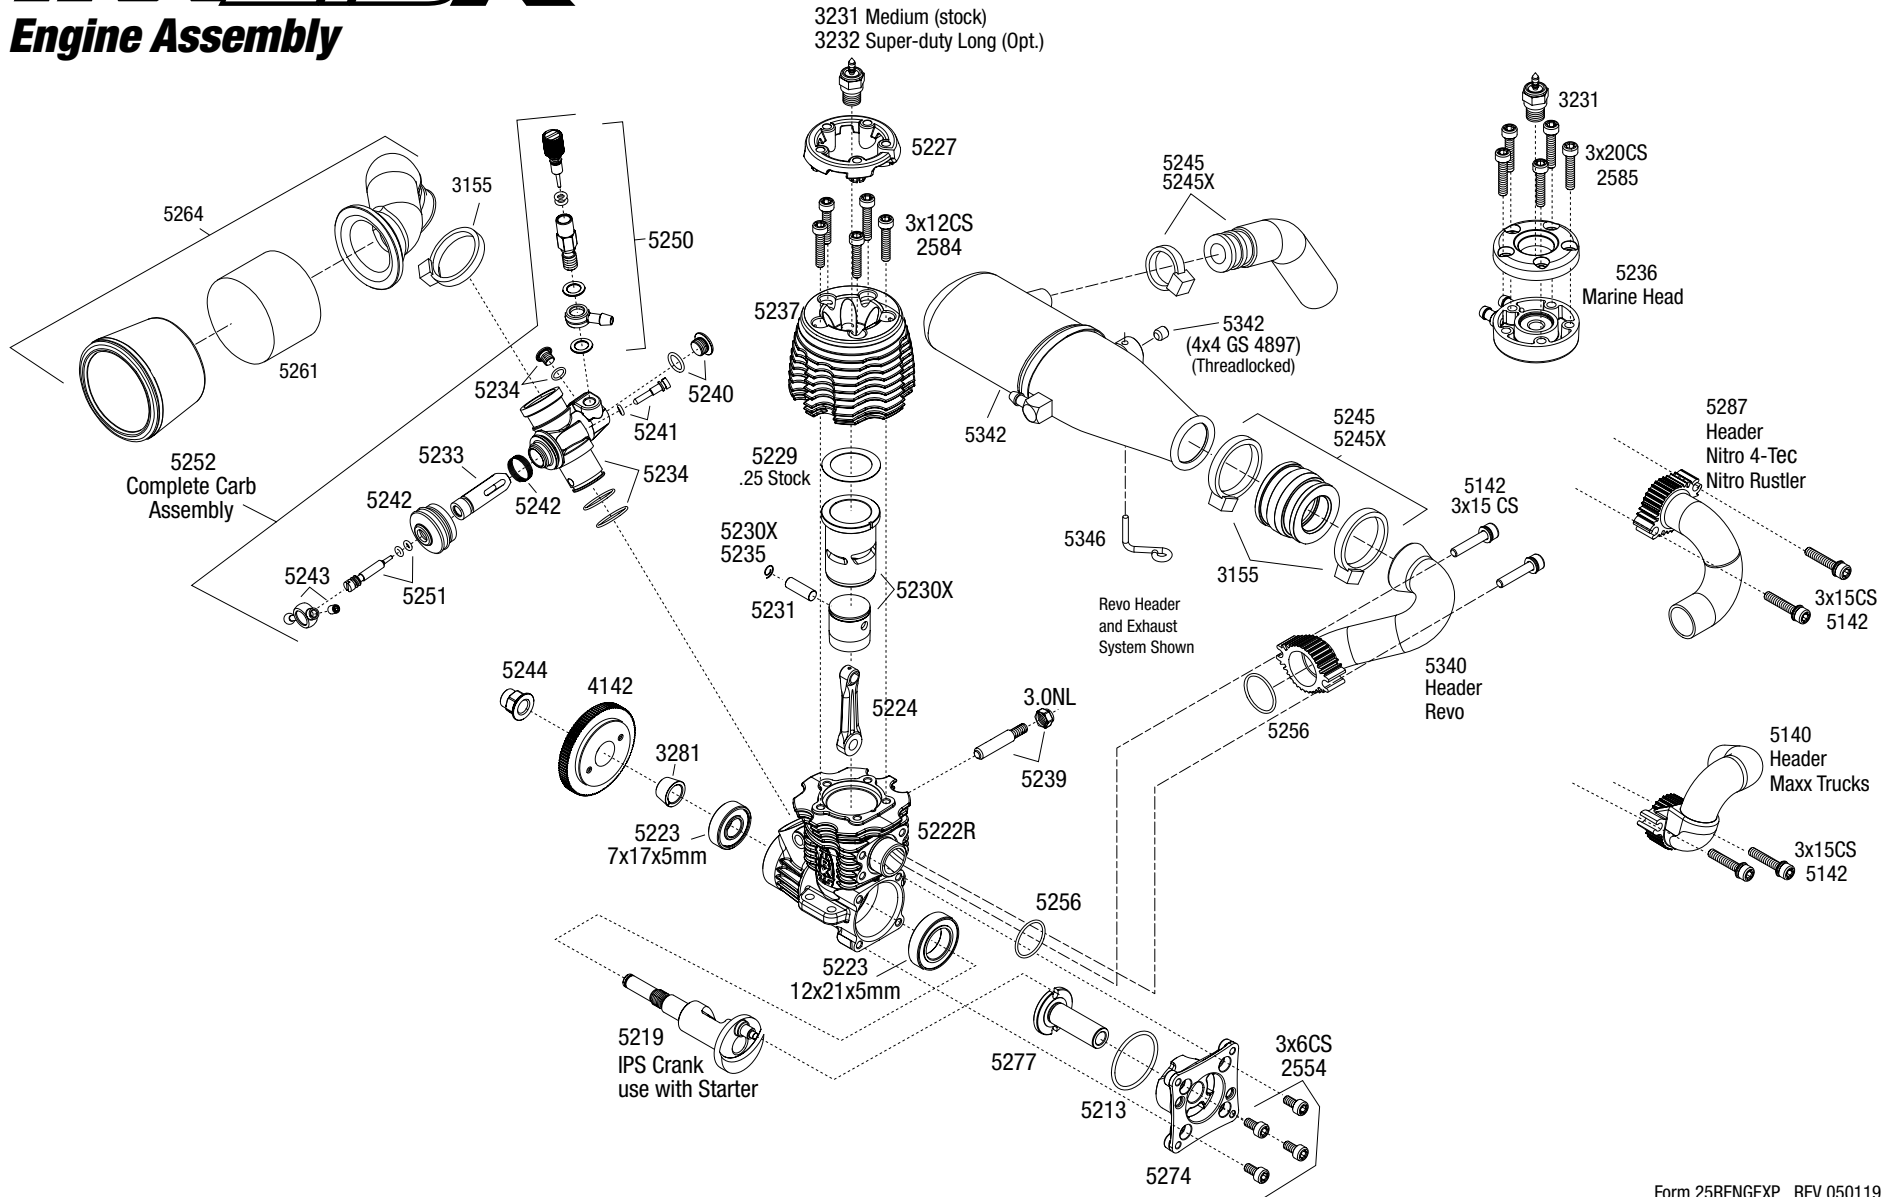

# TRX2.5R™

## Engine Assembly

Form 25RENGEXP REV 050119

Specifications on this page are subject to change without notice.  
Every attempt has been made to ensure the accuracy of this drawing, however Traxxas cannot be held responsible for typographical or other errors.