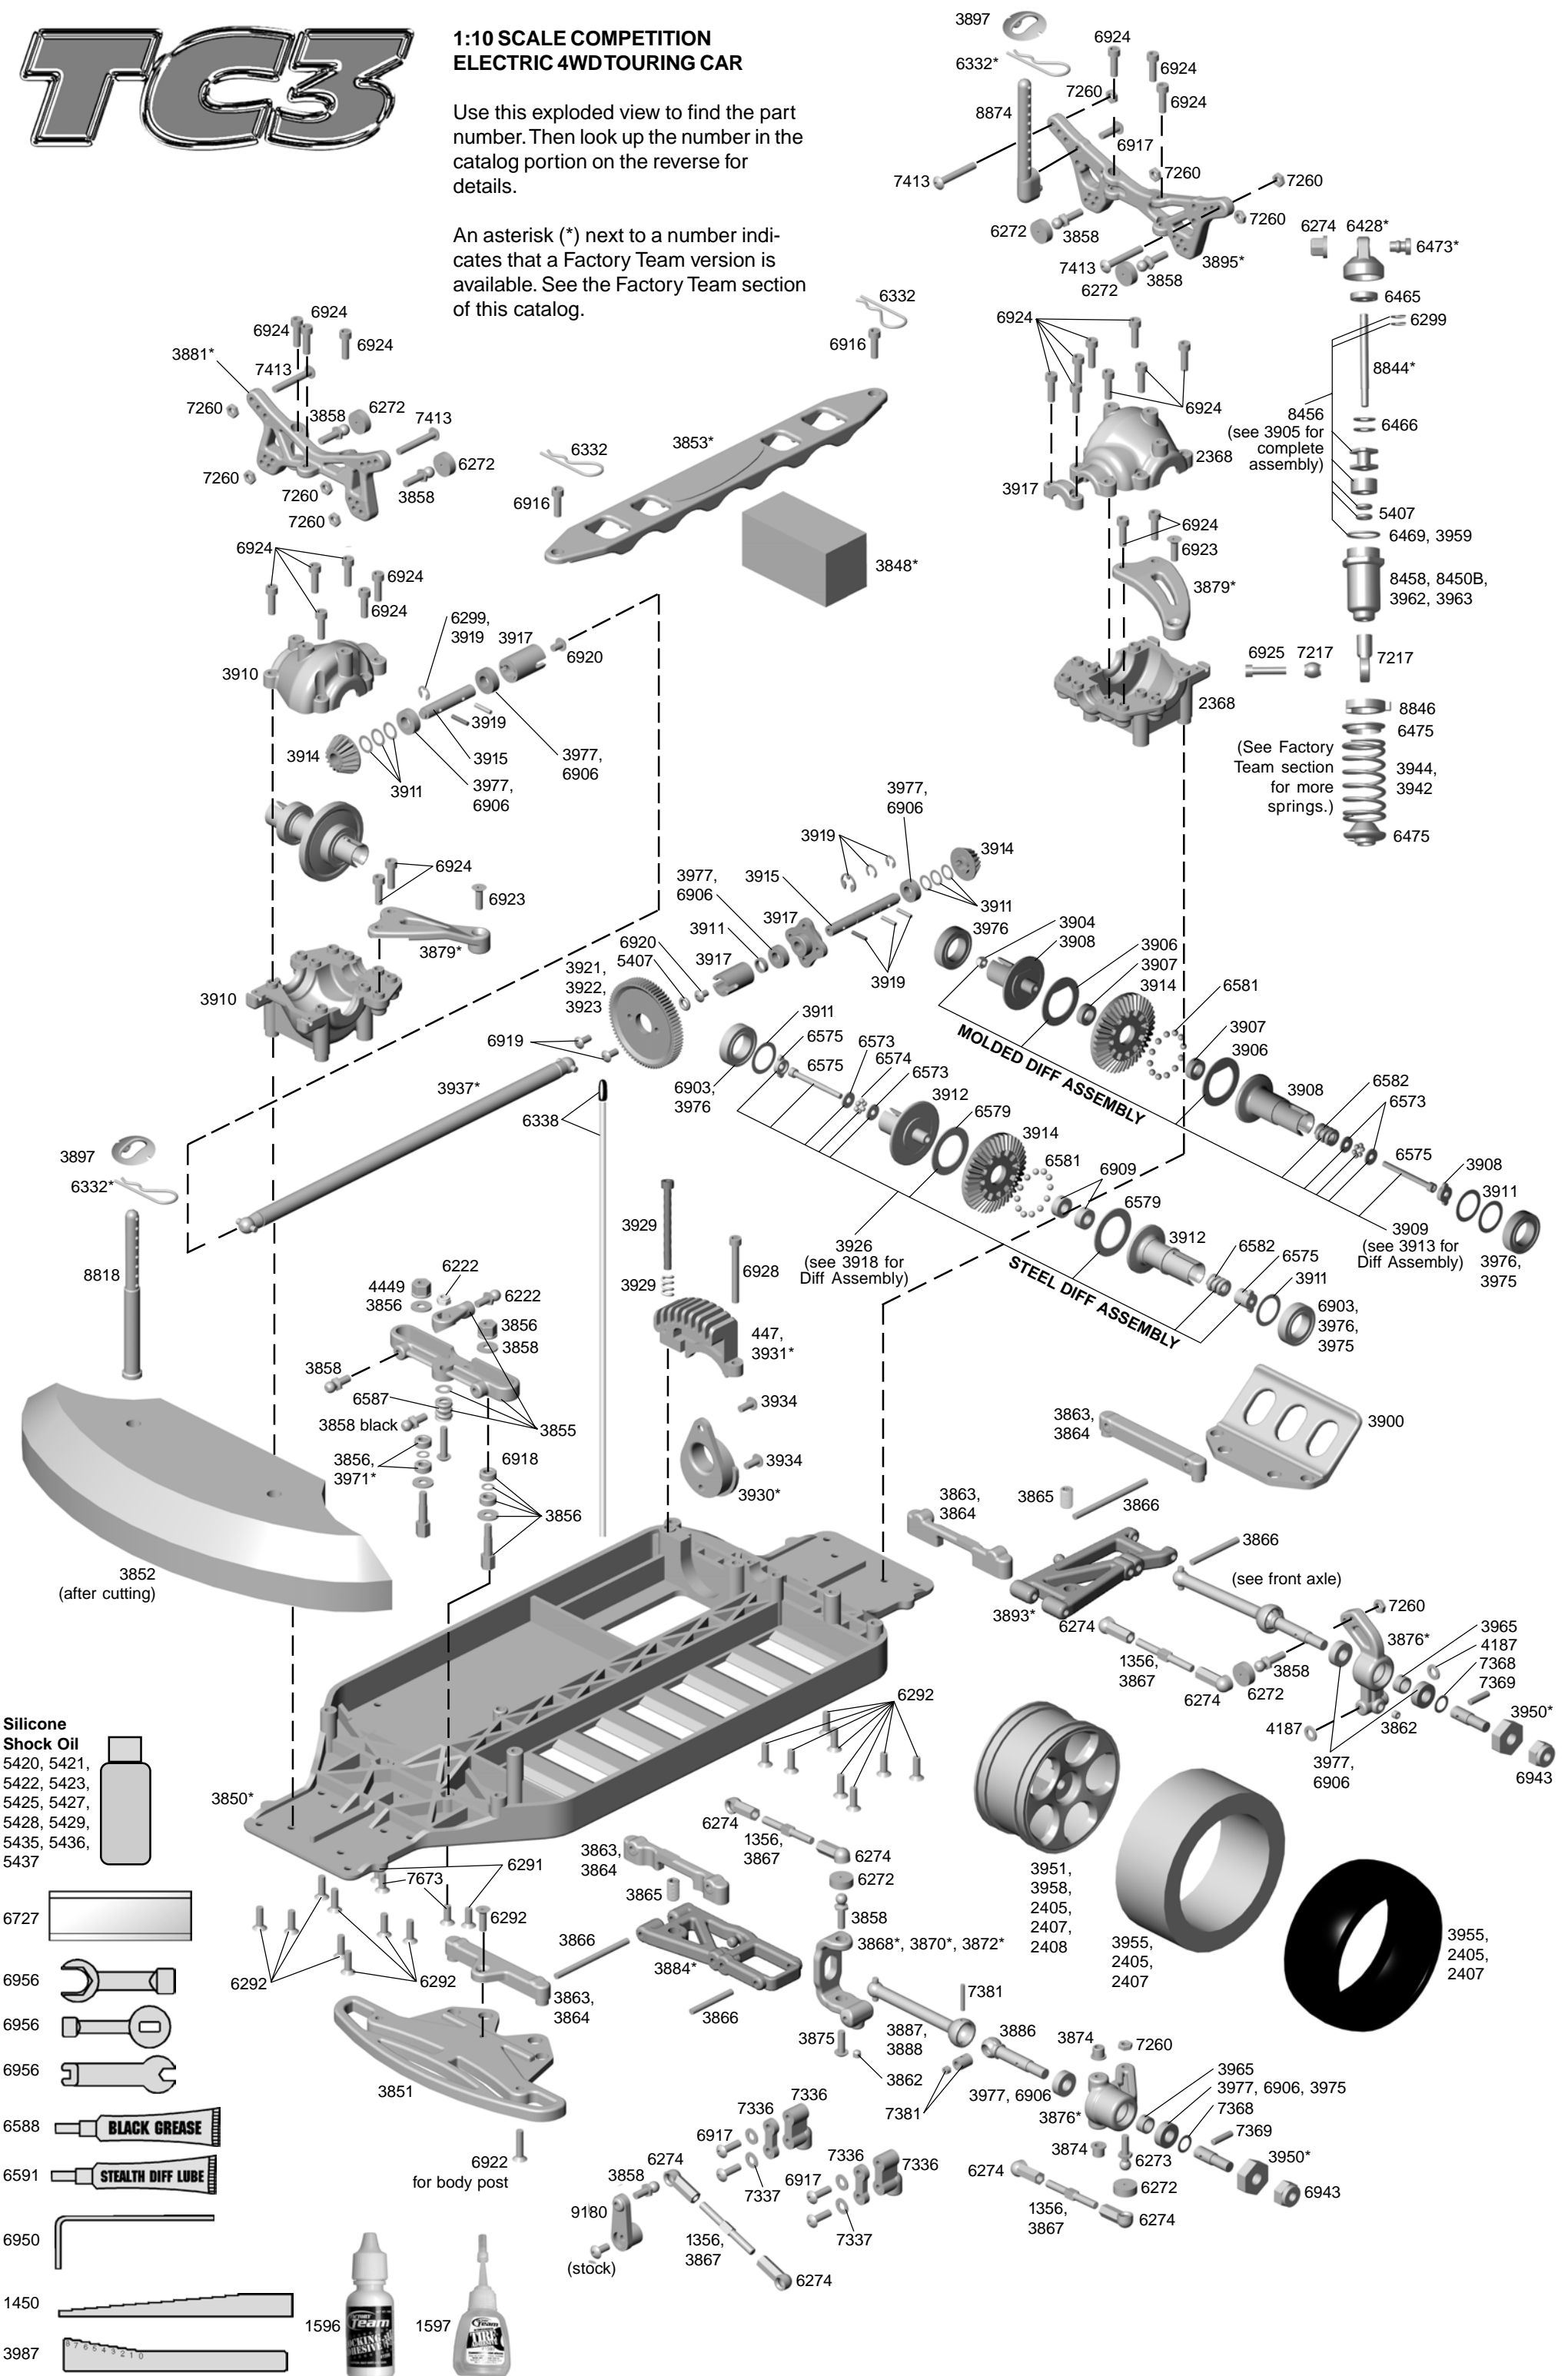

TC3

1:10 SCALE COMPETITION ELECTRIC 4WD TOURING CAR

Use this exploded view to find the part number. Then look up the number in the catalog portion on the reverse for details.

An asterisk (*) next to a number indicates that a Factory Team version is available. See the Factory Team section of this catalog.

Silicone Shock Oil
5420, 5421, 5422, 5423, 5425, 5427, 5428, 5429, 5435, 5436, 5437

6727

6956

6956

6956

6588 **BLACK GREASE**

6591 **STEALTH DIFF LUBE**

6950

1450

3987

1596

1597