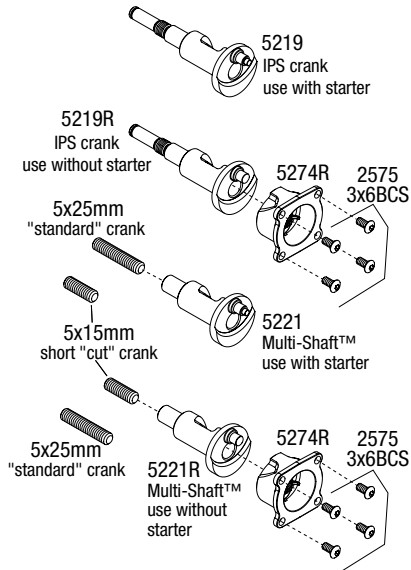

Crankshaft Assembly