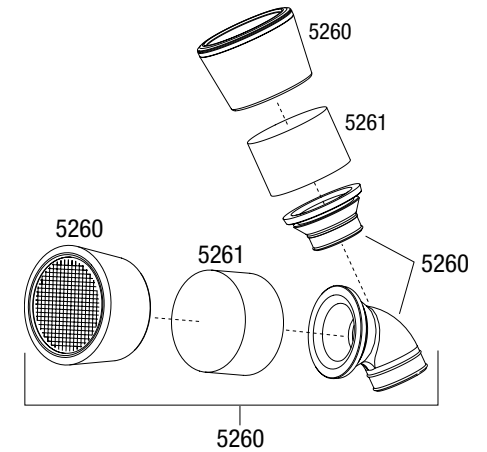

Crankshaft Assembly

Pull Start Assembly

Air Filter Assembly

Exhaust Assembly

EZ-Start™ 2 Assembly

5270 Complete EZ-Start™ System. Includes drive unit, controller and wiring harness.