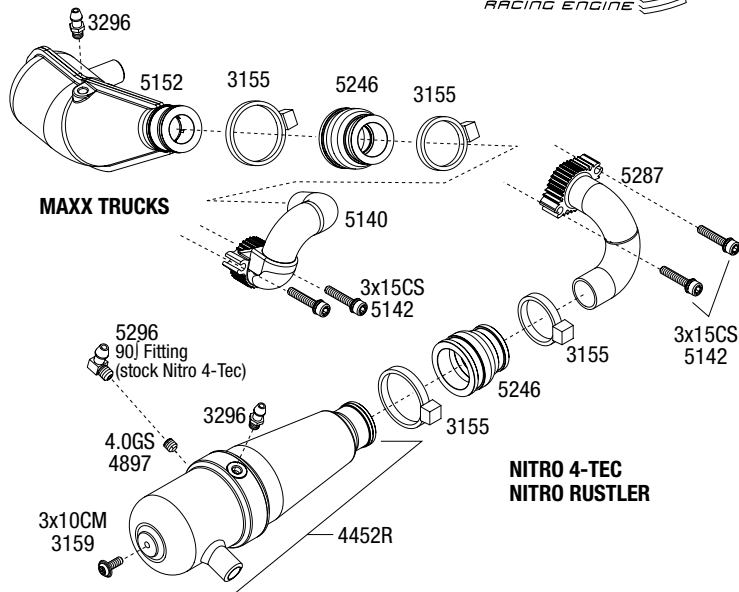

Exhaust Assembly