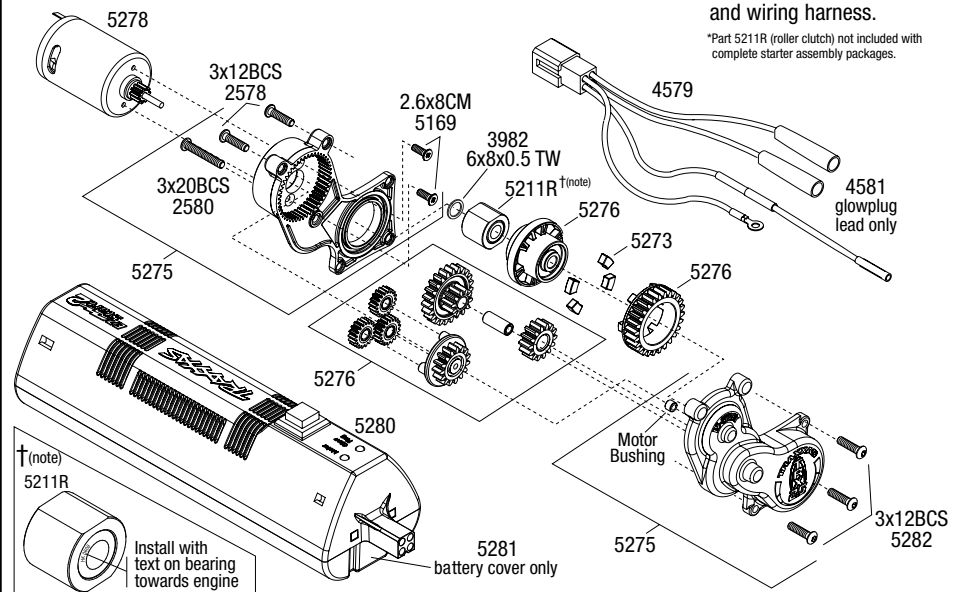

EZ-Start™ 2 Assembly

5270 Complete EZ-Start™ System. Includes drive unit, controller and wiring harness.