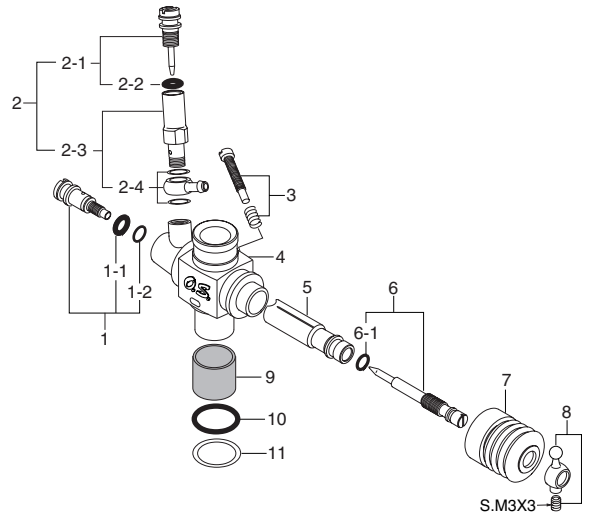

MAX-21VZ-B(P)

(13886)

TYPE 20L

(22181000)

*Type of screw

C...Cap Screw M...Oval Fillister-Head Screw

F...Flat Head Screw N...Round Head Screw S...Set Screw

No.	Code No.	Description
1	22104000	Heatsink Head
2	23764010	Head Gasket
3	22103000	Cylinder & Piston Assembly
4	23906000	Piston Pin
5	23817000	Piston Pin Retainer (2pcs.)
6	23755000	Connecting Rod
7	22181000	Carburetor Complete (Type 20L)
8	23715000	Carburetor Sealing Gasket
9	23981700	Carburetor Retainer Assembly
10	23731000	Crankshaft Ball Bearing (Front)
11	22101000	Crankcase
12	23730010	Crankshaft Ball Bearing (Rear)
13	22102000	Crankshaft
14	23764020	Cover Gasket
15	23757000	Cover Plate
16	23763000	Screw Set
	71605100	Glow Plug A5
	22826140	Exhaust Seal Ring
	72413000	Super Air Cleaner 203 Assembly
	72413200	203 Filter Elements (4pcs.)
	22884250	Dust Cap Set (∅3, ∅16, ∅18)

No.	Code No.	Description
1	23781600	Mixture Control Valve Assembly
1-1	46066319	"O" Ring (L) (2pcs.)
1-2	22781800	"O" Ring (S) (2pcs.)
2	23618190	Needle Valve Assembly
2-1	23618197	Needle Assembly
2-2	46066319	"O" Ring (2pcs.)
2-3	23618194	Needle Holder Assembly
2-4	23818176	Fuel Inlet (No.9)
3	23818500	Throttle Stop Screw
4	22181100	Carburetor Body (w/Thermo Insulator)
5	22181200	Slide Valve
6	22181600	Metering Needle Assembly
6-1	27881820	"O" Ring (2pcs.)
7	22884220	Dust Cover
8	23781400	Ball Link No.3
9	23781110	Thermo Insulator
10	29015019	Carburetor Rubber Gasket
11	23818190	Carburetor Sealing Washer