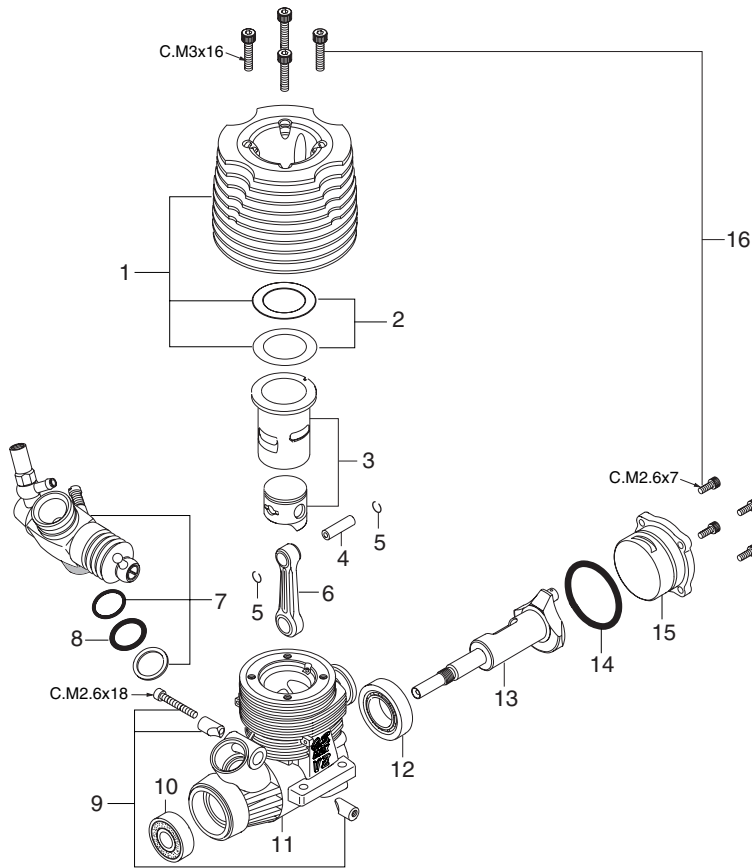

MAX-21VZ-B(P)

(13886)

TYPE 20L

(22181000)

*Type of screw

C...Cap Screw M...Oval Fillister-Head Screw

F...Flat Head Screw N...Round Head Screw S...Set Screw

No.	Code No.	Description
1	22104000	Heatsink Head
2	23764010	Head Gasket
3	22103000	Cylinder & Piston Assembly
4	23906000	Piston Pin
5	23817000	Piston Pin Retainer (2pcs.)
6	23755000	Connecting Rod
7	22181000	Carburetor Complete (Type 20L)
8	23715000	Carburetor Sealing Gasket
9	23981700	Carburetor Retainer Assembly
10	23731000	Crankshaft Ball Bearing (Front)
11	22101000	Crankcase
12	23730010	Crankshaft Ball Bearing (Rear)
13	22102000	Crankshaft
14	23764020	Cover Gasket
15	23757000	Cover Plate
16	23763000	Screw Set
	71605100	Glow Plug A5
	22826140	Exhaust Seal Ring
	72413000	Super Air Cleaner 203 Assembly
	72413200	203 Filter Elements (4pcs.)
	22884250	Dust Cap Set (∅3, ∅16, ∅18)

No.	Code No.	Description
1	23781600	Mixture Control Valve Assembly
1-1	46066319	"O" Ring (L) (2pcs.)
1-2	22781800	"O" Ring (S) (2pcs.)
2	23618190	Needle Valve Assembly
2-1	23618197	Needle Assembly
2-2	46066319	"O" Ring (2pcs.)
2-3	23618194	Needle Holder Assembly
2-4	23818176	Fuel Inlet (No.9)
3	23818500	Throttle Stop Screw
4	22181100	Carburetor Body (w/Thermo Insulator)
5	22181200	Slide Valve
6	22181600	Metering Needle Assembly
6-1	27881820	"O" Ring (2pcs.)
7	22884220	Dust Cover
8	23781400	Ball Link No.3
9	23781110	Thermo Insulator
10	29015019	Carburetor Rubber Gasket
11	23818190	Carburetor Sealing Washer