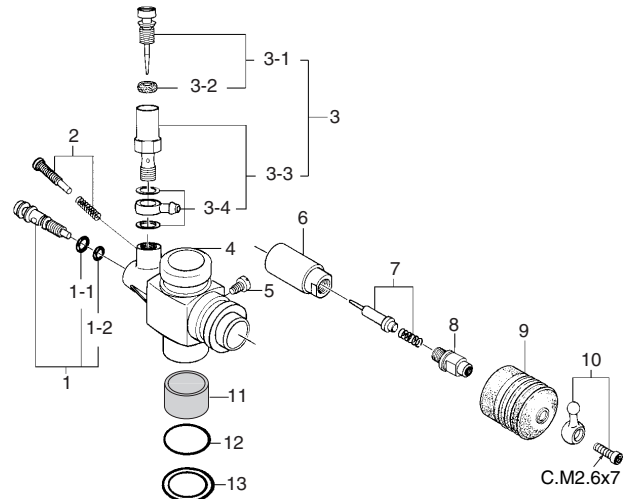

### TYPE 21B

(23818040)

\*Type of screw

C...Cap Screw M...Oval Fillister-Head Screw

F...Flat Head Screw N...Round Head Screw S...Set Screw

No.	Code No.	Description
1	23704060	Heatsink Head
2	23703040	Cylinder & Piston Assembly
3	23906000	Piston Pin
4	23817000	Piston Pin Retainer (2pcs.)
5	23705000	Connecting Rod
6	23818040	Carburetor Complete (Type 21B)
7	23981700	Carburetor Retainer Assembly
8	23731000	Crankshaft Ball Bearing (Front)
9	23701030	Crankcase
10	23730000	Crankshaft Ball Bearing (Rear)
11	23702000	Crankshaft (for 21RZ-V01b)
11-A	23702020	Crankshaft (for 21RZ-V01b(P))
12	23714000	Gasket Set
13	23707050	Intake Chamber Assembly
13-1	23707060	Intake Chamber
13-2	24025923	Nipple No.2
14	22447005	Screw Set
	71605100	Glow Plug A5
	22826140	Exhaust Seal Ring
	72411000	Super Air Cleaner 201 (W/two filter elements)
	72411020	201 Filter Elements (4pcs.)
	72411050	Element Plate Set, Comprising:
	72411010	Center Screen
	72411040	Intake Elbow
	72411030	Center Tube
	22884250	Dust Cap Set (∅3, ∅16, ∅18)

No.	Code No.	Description
1	23818180	Mixture Control Valve Assembly
1-1	46066319	"O" Ring(L) (2pcs.)
1-2	22781800	"O" Ring(S) (2pcs.)
2	23818500	Throttle Stop Screw
3	23618190	Needle Valve Assembly
3-1	23618197	Needle Assembly
3-2	46066319	"O" Ring for needle
3-3	23618194	Needle Holder Assembly
3-4	23818176	Universal Nipple No.9
4	23818120	Carburetor Body (w/Thermo Insulator)
5	45581820	Slide Valve Guide Screw
6	23818251	Slide Valve
7	23818330	Metering Needle Assembly
8	23818220	Slide Valve Extension
9	22884220	Dust Cover
10	23818400	Ball Link No.1
11	23818140	Thermo Insulator
12	29015019	Carburetor Rubber Gasket
13	23818190	Carburetor Sealing Washer