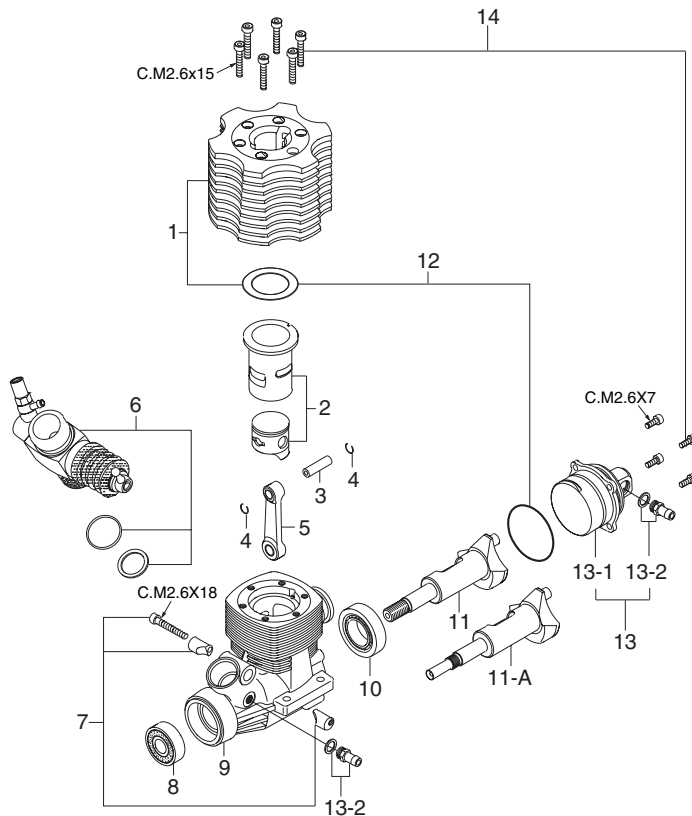

### TYPE 21B

(23818040)

\*Type of screw

C...Cap Screw M...Oval Fillister-Head Screw

F...Flat Head Screw N...Round Head Screw S...Set Screw

No.	Code No.	Description
1	23704060	Heatsink Head
2	23703040	Cylinder & Piston Assembly
3	23906000	Piston Pin
4	23817000	Piston Pin Retainer (2pcs.)
5	23705000	Connecting Rod
6	23818040	Carburetor Complete (Type 21B)
7	23981700	Carburetor Retainer Assembly
8	23731000	Crankshaft Ball Bearing (Front)
9	23701030	Crankcase
10	23730000	Crankshaft Ball Bearing (Rear)
11	23702000	Crankshaft (for 21RZ-V01b)
11-A	23702020	Crankshaft (for 21RZ-V01b(P))
12	23714000	Gasket Set
13	23707050	Intake Chamber Assembly
13-1	23707060	Intake Chamber
13-2	24025923	Nipple No.2
14	22447005	Screw Set
	71605100	Glow Plug A5
	22826140	Exhaust Seal Ring
	72411000	Super Air Cleaner 201 (W/two filter elements)
	72411020	201 Filter Elements (4pcs.)
	72411050	Element Plate Set, Comprising:
	72411010	Center Screen
	72411040	Intake Elbow
	72411030	Center Tube
	22884250	Dust Cap Set (∅3, ∅16, ∅18)

No.	Code No.	Description
1	23818180	Mixture Control Valve Assembly
1-1	46066319	"O" Ring(L) (2pcs.)
1-2	22781800	"O" Ring(S) (2pcs.)
2	23818500	Throttle Stop Screw
3	23618190	Needle Valve Assembly
3-1	23618197	Needle Assembly
3-2	46066319	"O" Ring for needle
3-3	23618194	Needle Holder Assembly
3-4	23818176	Universal Nipple No.9
4	23818120	Carburetor Body (w/Thermo Insulator)
5	45581820	Slide Valve Guide Screw
6	23818251	Slide Valve
7	23818330	Metering Needle Assembly
8	23818220	Slide Valve Extension
9	22884220	Dust Cover
10	23818400	Ball Link No.1
11	23818140	Thermo Insulator
12	29015019	Carburetor Rubber Gasket
13	23818190	Carburetor Sealing Washer