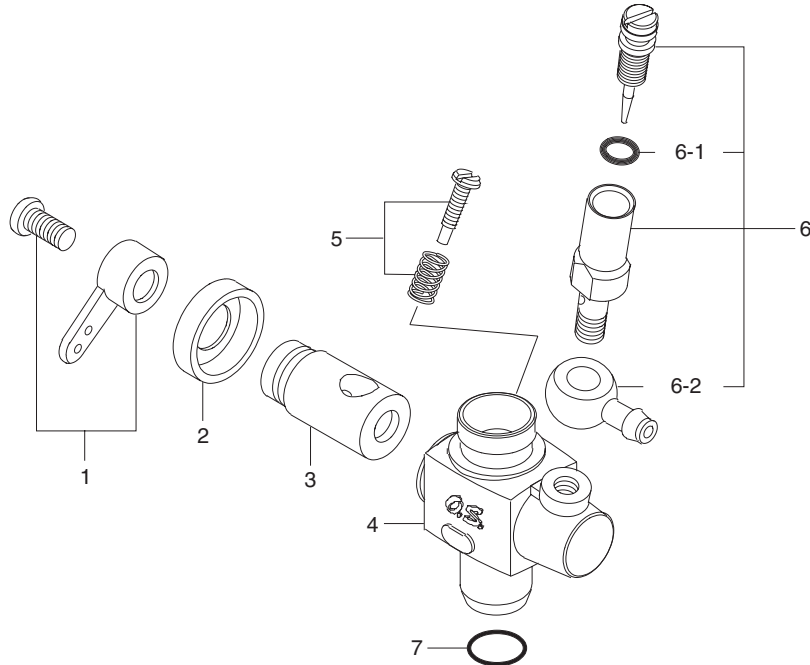

\* Type of screw

C...Cap Screw M...Oval Fillister-Head Screw

F...Flat Head Screw N...Round Head Screw S...Set Screw

No.	Code No.	Description
1	45213010	Screw Set
2	45204250	Rocker Cover
3	45261400	Rocker Support Assembly
3-1	45261410	Rocker Support
3-2	45761600	Rocker Arm Retainer (2pcs.)
4	45261010	Rocker Arm Assembly (1pair)
4-1	45261110	Rocker Arm (1pc.)
4-2	45761200	Tappet Adjusting Screw
5	45260050	Valve Assembly (1pair)
5-1	44261100	Valve (1pc.)
5-2	45260250	Valve Spring (1pc.)
5-3	45260350	Valve Spring Seat (1pc.)
5-4	46160400	Valve Spring Retainer (2pcs.)
6	45204150	Cylinder Head w/Gasket
7	45204050	Cylinder Head Assembly w/Gasket and Valve Assembly
8	45169200	Exhaust Pipe Lock Nut
8-1	45169210	Exhaust Gasket (2pcs.)
9	21381950	Insulator
10	45269400	Intake Pipe Assembly
11	21481700	Carburetor Retainer
12	45285000	Carburetor Complete (Type 40P)
13	45214100	Cylinder Head Gasket
14	24203410	Piston Ring
15	45203210	Piston
16	23356000	Piston Pin
17	45205000	Connecting Rod
18	45203100	Cylinder Liner
19	45207050	Cover Plate
20	45202050	Crankshaft
21	22630002	Crankshaft Ball Bearing (Rear)

\* Type of screw  
 C...Cap Screw M...Oval Fillister-Head Screw  
 F...Flat Head Screw N...Round Head Screw S...Set Screw

No.	Code No.	Description
1	22081408	Throttle Lever Assembly
2	21283210	Carburetor Dust Cover
3	45285200	Carburetor Rotor
4	45285100	Carburetor Body
5	22681310	Throttle Stop Screw
6	21481900	Needle-valve Assembly
6-1	27881820	"O" Ring (2pcs.)
6-2	21481950	Universal Nipple (No.12)
7	22615000	Carburetor Rubber Gasket