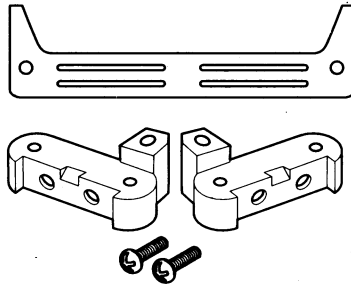

● Body Mount × 4

**EX-11** Bumper  
범퍼 ₩ 2,500

● Bumper × 1  
●  $\phi 3 \times 12$  F/H Screw × 2

**EX-12** I.E Damper Set  
댐퍼 세트 ₩ 5,000

● Damper spacer × 4 ● Damper Body × 1  
● Damper cap × 1 ● Spring guard × 1  
●  $\phi 4.3$  Pin ball × 2 ● Silicon O-Ring × 2  
● Damper spring A × 1 ● Damper shaft A × 1

**EX-13** Slide bar Set  
슬라이드 바 세트 ₩ 4,500

● Slide ballend × 2 ●  $\phi 3 \times 10$  Slide bar rod × 2  
● Slide body × 2 ● Damper mount × 2  
●  $\phi 4.3$  Pin ball × 4 ●  $\phi 3$  Nut × 2

**EX-14 Pivot ball Socket**  
 피벗 볼 소켓 ₩ 3,500

- Pivot ball Socket × 2
- $\phi 2 \times 6$  P/H Screw × 8

**EX-15 Suspension block Set**  
 서스펜션 블록 세트 ₩ 4,000

- Suspension Block L/R × 1
- Front upper Brace × 1
- $\phi 3 \times 8$  P/H Screw × 2

**EX-16 I · E T-bar**  
 T-바 ₩ 3,500