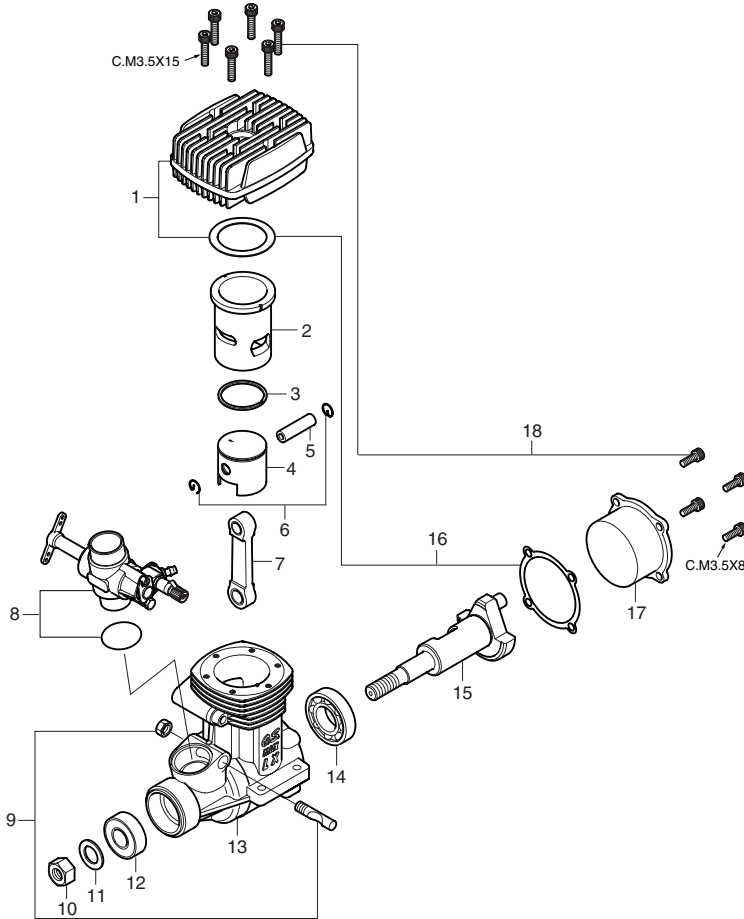

MAX-61LX-HRING

Supplied With 60G Carburettor (17950)

TYPE 60G
(27982000)

MAX-61LX-HRING

Supplied With 60H Carburettor (17953)

TYPE 60H
(27982010)

*Type of screw

C...Cap Screw M...Oval Fillister-Head Screw

F...Flat Head Screw N...Round Head Screw S...Set Screw

No.	Code No.	Description
1	27904200	Heatsink Head
2	27963100	Cylinder Liner
3	26703404	Piston Ring
4	27903200	Piston
5	26606008	Piston Pin
6	27917000	Piston Pin Retainer (2pcs.)
7	27965000	Connecting Rod
8	27982000	Carburetor Complete (Type 60G)
	27982010	Carburetor Complete (Type 60H)
9	29081719	Carburetor Retainer
10	45010002	Propeller Nut
11	46120000	Thrust Washer
12	26731002	Crankshaft Ball Bearing (Front)
13	27961000	Crankcase
14	27930000	Crankshaft Ball Bearing (Rear)
15	27962000	Crankshaft
16	27914000	Gasket Set
17	27907000	Cover Plate
18	27913000	Screw Set
	71608001	Glowplug No.8
	29008219	Woodruff Key (For 61LX-H w/60G)

No.	Code No.	Description
1	27381410	Throttle Lever Assembly
1-1	22826131	Throttle Lever Fixing Screw (2pcs.)
2	27982200	Carburetor Rotor
3	27982300	Mixture Control Valve Assembly (For 60G)
	27982310	Mixture Control Valve Assembly (For 60H)
3-1	27881810	"O" Ring (L) (2pcs.)
3-2	27881800	"O" Ring (S) (2pcs.)
3-3	27881820	"O" Ring (L) (2pcs.)
4	27181601	Fixed Throttle Stop Screw
5	27982100	Carburetor Body (For 60G)
	27982110	Carburetor Body (For 60H)
6	27881120	Plug Screw
7	22681953	Fuel Inlet (No.1)
8	27881330	Mixture Control Screw
9	27681340	Mixture Control Valve Stopper
10	27981900	Needle Valve Assembly
10-1	27981910	Needle Assembly
10-2	24981837	"O" Ring (2pcs.)
10-3	27381940	Needle Valve Holder Assembly
10-4	26711305	Ratchet Spring
11	29015019	Carburetor Rubber Gasket

O.S. GENUINE PARTS & ACCESSORIES

Code No.	Description
71705000	In-Flight Control Needle Valve
72403050	Super Filter (L)
55500003	M4 Lock Washer (10sets)
71530300	Crankshaft Clamp 3261
79871060	M3.5x8 Cap Screw Set (10pcs.)
79871090	M3.5x15 Cap Screw Set (10pcs.)
71521000	Long Socket Wrench With Plug Grip