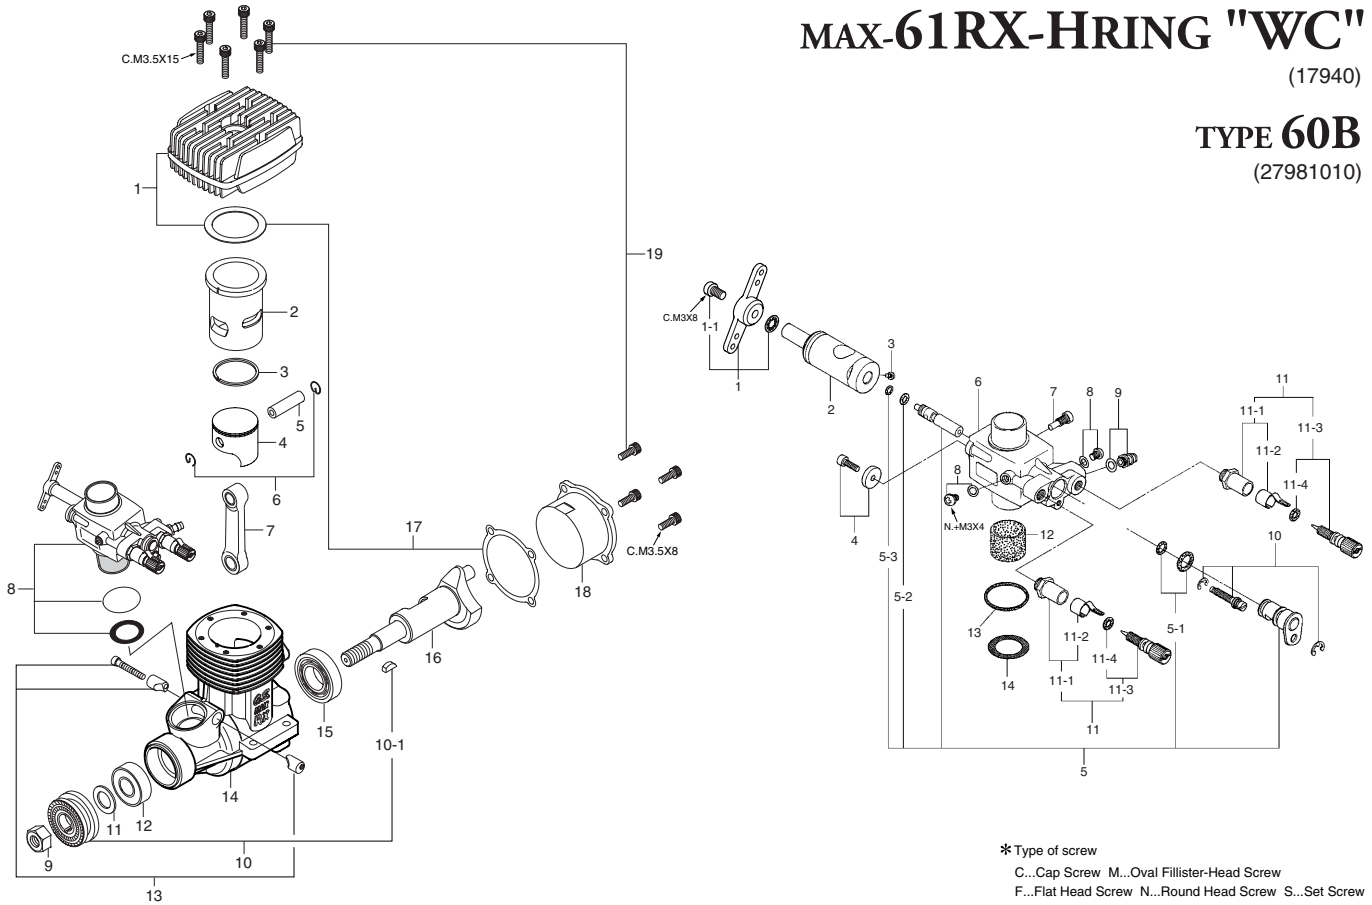

MAX-61RX-HRING "WC"

(17940)

TYPE 60B

(27981010)

* Type of screw

C...Cap Screw M...Oval Fillister-Head Screw

F...Flat Head Screw N...Round Head Screw S...Set Screw

No.	Code No.	Description
1	27904200	Heatsink Head
2	27953100	Cylinder Liner
3	26703404	Piston Ring
4	27923200	Piston
5	27106007	Piston Pin
6	27917000	Piston Pin Retainer (2pcs.)
7	27905000	Connecting Rod
8	27981010	Carburetor Complete (Type 60B)
9	45010002	Propeller Nut
10	27708010	Drive Hub
10-1	27708200	Woodruff Key
11	46120000	Thrust Washer
12	26731002	Crankshaft Ball Bearing (Front)
13	27981710	Carburetor Retainer Assembly
14	27941000	Crankcase
15	27930000	Crankshaft Ball Bearing (Rear)
16	27952000	Crankshaft
17	27914000	Gasket Set
18	27907000	Cover Plate
19	27913000	Screw Set
	71608001	Glow Plug No.8
		Needle Adjusting Screw (M2.6x5)

No.	Code No.	Description
1	27381410	Throttle Lever Assembly
1-1	22826131	Throttle Lever Retaining Screw (2pcs.)
2	27981200	Carburetor Rotor
3	27981920	Metering Nozzle Retaining Screw
4	27981220	Rotor Guide Washer
5	27981301	Mixture Control Valve Assembly
5-1	27981850	"O" Ring Set
5-2	27881820	"O" Ring (L)
5-3	22781800	"O" Ring (S)
6	27981110	Carburetor Body (w/Thermo insulator)
7	27981600	Fixed Throttle Stop Screw
8	27881120	Plug Screw
9	22681953	Fuel Inlet (No.1)
10	27981332	Mixture Control Screw
11	27981900	Needle Valve Assembly
11-1	27381940	Needle Valve Holder Assembly
11-2	26711305	Ratchet Spring
11-3	27981910	Needle Assembly
11-4	24981837	"O" Ring (2pcs.)
12	27984900	Thermo insulator
13	27915000	Carburetor Rubber Gasket
14	27915100	Carburetor Sealing Washer (1pc.)
		Needle Adjusting Screw (M2.6x5)