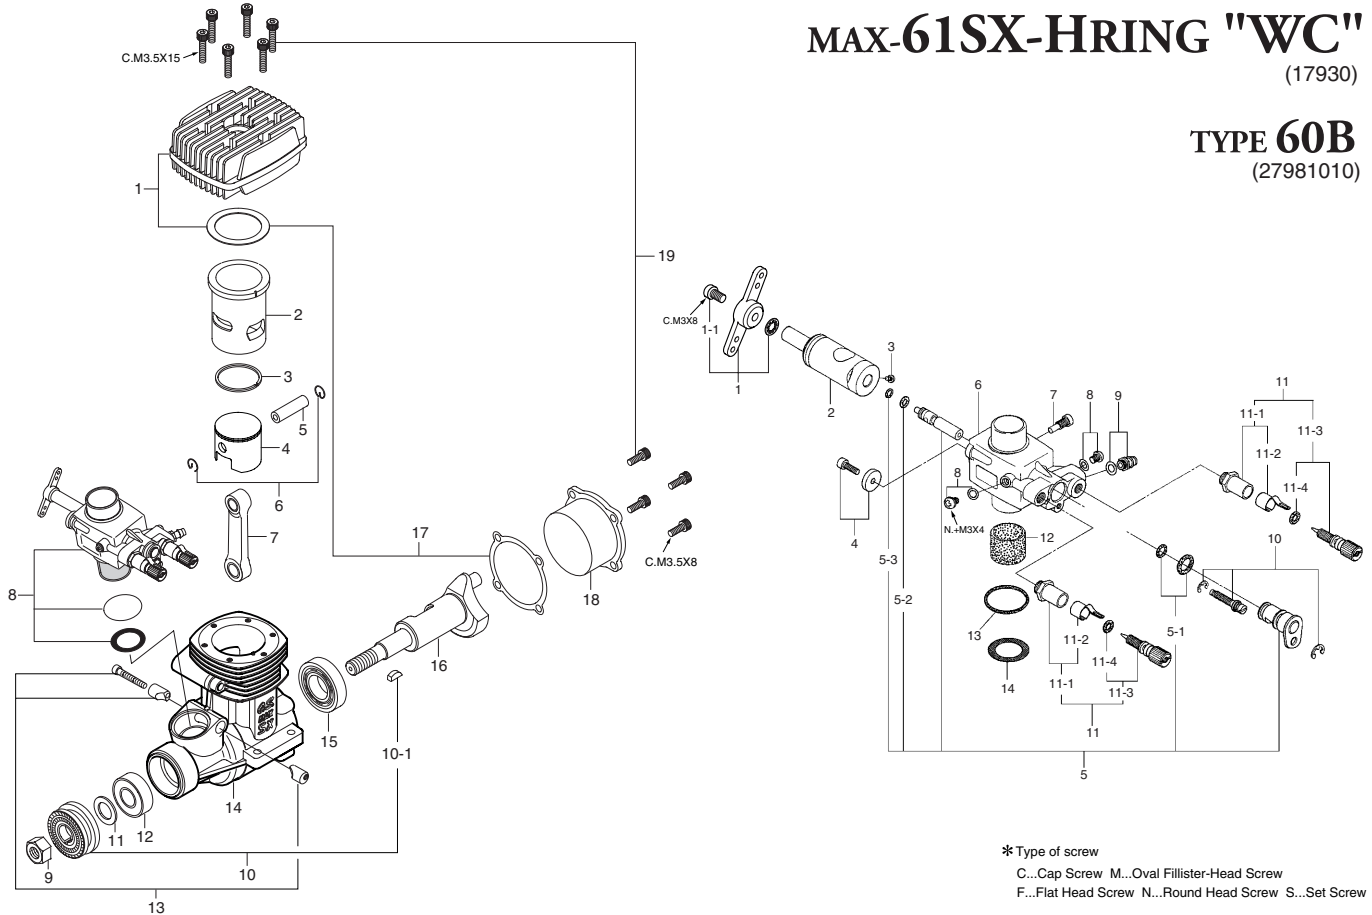

MAX-61SX-HRING "WC"

(17930)

TYPE 60B

(27981010)

* Type of screw

C...Cap Screw M...Oval Fillister-Head Screw

F...Flat Head Screw N...Round Head Screw S...Set Screw

No.	Code No.	Description
1	27904200	Heatsink Head
2	27953100	Cylinder Liner
3	26703404	Piston Ring
4	27903200	Piston
5	26606008	Piston Pin
6	27917000	Piston Pin Retainer (2pcs.)
7	27905000	Connecting Rod
8	27981010	Carburetor Complete (Type 60B)
9	45010002	Propeller Nut
10	27708010	Drive Hub
10-1	27708200	Woodruff Key
11	46120000	Thrust Washer
12	26731002	Crankshaft Ball Bearing (Front)
13	27981710	Carburetor Retainer Assembly
14	27951000	Crankcase
15	27930000	Crankshaft Ball Bearing (Rear)
16	27952000	Crankshaft
17	27914000	Gasket Set
18	27907000	Cover Plate
19	27913000	Screw Set
	71608001	Glow Plug No.8
		Needle Adjusting Screw (M2.6x5)

No.	Code No.	Description
1	27381410	Throttle Lever Assembly
1-1	22826131	Throttle Lever Retaining Screw (2pcs.)
2	27981200	Carburetor Rotor
3	27981920	Metering Nozzle Retaining Screw
4	27981220	Rotor Guide Washer
5	27981301	Mixture Control Valve Assembly
5-1	27981850	"O" Ring Set
5-2	27881820	"O" Ring (L)
5-3	22781800	"O" Ring (S)
6	27981110	Carburetor Body (w/Thermo insulator)
7	27981600	Fixed Throttle Stop Screw
8	27881120	Plug Screw
9	22681953	Fuel Inlet (No.1)
10	27981332	Mixture Control Screw
11	27981900	Needle Valve Assembly
11-1	27381940	Needle Valve Holder Assembly
11-2	26711305	Ratchet Spring
11-3	27981910	Needle Assembly
11-4	24981837	"O" Ring (2pcs.)
12	27984900	Thermo insulator
13	27915000	Carburetor Rubber Gasket
14	27915100	Carburetor Sealing Washer (1pc.)
		Needle Adjusting Screw (M2.6x5)

O.S. GENUINE PARTS & ACCESSORIES

Code No.	Description
27983000	60D Mixture Control Carburetor
71705000	In-Flight Control Needle Valve
72403050	Super Filter (L)
71530300	Crankshaft Clamp 3261
55500003	M4 Lock Washer (10sets)
41621100	Needle Adjusting Screw (M2.6x5) (5pcs.)
79871060	M3.5x8 Cap Screw Set (10pcs.)
79871090	M3.5x15 Cap Screw Set (10pcs.)
71521000	Long Socket Wrench With Plug Grip