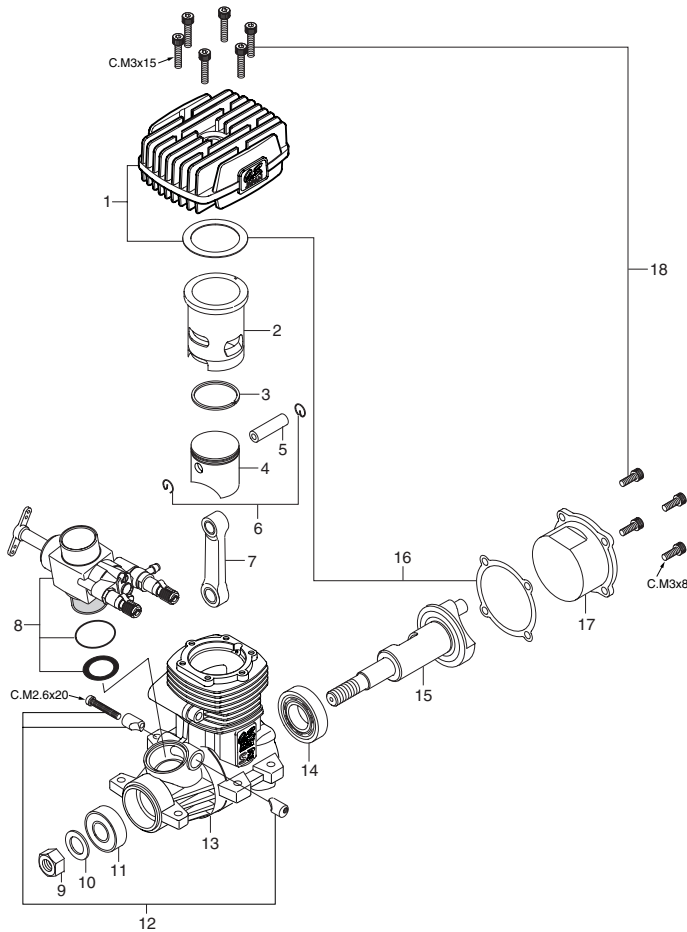

MAX-70SZ-HRING (17000)

TYPE 60K (27081000)

* Type of screw
C...Cap Screw M...Oval Fillister-Head Screw
F...Flat Head Screw N...Round Head Screw S...Set Screw

No.	Code No.	Description
1	27004300	Heatsink Head
2	27003100	Cylinder Liner
3	27003400	Piston Ring
4	27003200	Piston
5	27006000	Piston Pin
6	27917000	Piston Pin Retainer (2pcs.)
7	27005000	Connecting Rod
8	27081000	Carburetor Complete (Type 60K)
9	45010002	Propeller Nut
10	46120000	Thrust Washer
11	26731002	Crankshaft Ball Bearing (Front)
12	27981710	Carburetor Retainer Assembly
13	27001000	Crankcase
14	27930000	Crankshaft Ball Bearing (Rear)
15	27002000	Crankshaft
16	27014000	Gasket Set
17	27007000	Cover Plate
18	25613000	Screw Set
	71608001	Glow Plug No.8
	27708200	Woodruff Key
		Needle Adjusting Screw (M2.6x5)

No.	Code No.	Description
1	27381410	Throttle Lever Assembly
1-1	22826131	Throttle Lever Retaining Screw (2pcs.)
2	27081200	Carburetor Rotor
3	27081600	Mixture Control Valve Assembly
3-1	27881810	"O"Ring (L) (2pcs.)
3-2	27881800	"O"Ring (S) (2pcs.)
3-3	27881820	"O"Ring (L) (2pcs.)
4	45581820	Rotor Guide Screw
5	27081100	Carburetor Body (w/Thermo Insulator)
6	27881330	Mixture Control Screw
7	27681340	Mixture Control Valve Stopper
8	27081900	Needle Valve Assembly
8-1	27981910	Needle Assembly
8-2	24981837	"O"Ring (2pcs.)
8-3	46181940	Needle Valve Holder Assembly
8-4	46181941	Needle Valve Holder
8-5	26711305	Ratchet Spring
8-6	46181950	Fuel Inlet
9	27981900	Needle Valve Assembly
9-1	27981910	Needle Assembly
9-2	24981837	"O"Ring (2pcs.)
9-3	27381940	Needle Valve Holder Assembly
9-4	26711305	Ratchet Spring
10	27984900	Thermo Insulator
11	27915000	Carburetor Rubber Gasket
12	27915100	Carburetor Sealing Washer
		Needle Adjusting Screw (M2.6x5)

O.S. GENUINE PARTS & ACCESSORIES

Code No.	Description
27708010	Drive Hub
27983000	Mixture Control Carburetor 60D
71705000	IN-FLIGHT Control Needle Valve
72403050	Super Filter (L)
71530500	Crankshaft Clamp 7091
55500003	M4 Lock Washer (10sets)
41621100	Needle Adjusting Screw (M2.6x5) (5pcs.)
71521000	Long Socket Wrench With Plug Grip