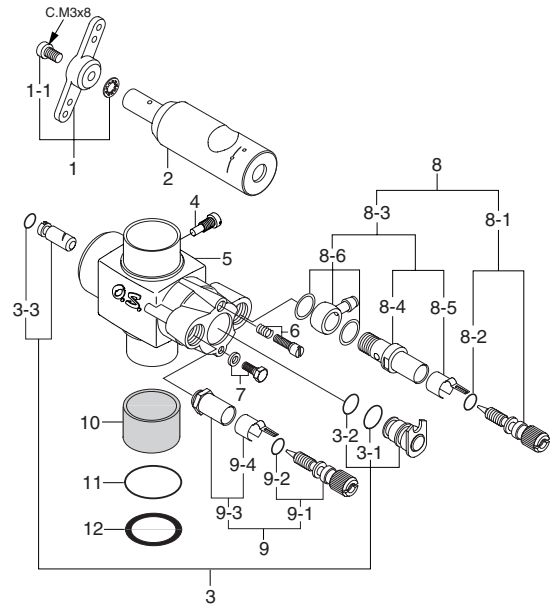

MAX-70SZ-HRING (17000)

TYPE 60K (27081000)

* Type of screw
C...Cap Screw M...Oval Fillister-Head Screw
F...Flat Head Screw N...Round Head Screw S...Set Screw

No.	Code No.	Description
1	27004300	Heatsink Head
2	27003100	Cylinder Liner
3	27003400	Piston Ring
4	27003200	Piston
5	27006000	Piston Pin
6	27917000	Piston Pin Retainer (2pcs.)
7	27005000	Connecting Rod
8	27081000	Carburetor Complete (Type 60K)
9	45010002	Propeller Nut
10	46120000	Thrust Washer
11	26731002	Crankshaft Ball Bearing (Front)
12	27981710	Carburetor Retainer Assembly
13	27001000	Crankcase
14	27930000	Crankshaft Ball Bearing (Rear)
15	27002000	Crankshaft
16	27014000	Gasket Set
17	27007000	Cover Plate
18	25613000	Screw Set
	71608001	Glow Plug No.8
	27708200	Woodruff Key
		Needle Adjusting Screw (M2.6x5)

No.	Code No.	Description
1	27381410	Throttle Lever Assembly
1-1	22826131	Throttle Lever Retaining Screw (2pcs.)
2	27081200	Carburetor Rotor
3	27081600	Mixture Control Valve Assembly
3-1	27881810	"O"Ring (L) (2pcs.)
3-2	27881800	"O"Ring (S) (2pcs.)
3-3	27881820	"O"Ring (L) (2pcs.)
4	45581820	Rotor Guide Screw
5	27081100	Carburetor Body (w/Thermo Insulator)
6	27881330	Mixture Control Screw
7	27681340	Mixture Control Valve Stopper
8	27081900	Needle Valve Assembly
8-1	27981910	Needle Assembly
8-2	24981837	"O"Ring (2pcs.)
8-3	46181940	Needle Valve Holder Assembly
8-4	46181941	Needle Valve Holder
8-5	26711305	Ratchet Spring
8-6	46181950	Fuel Inlet
9	27981900	Needle Valve Assembly
9-1	27981910	Needle Assembly
9-2	24981837	"O"Ring (2pcs.)
9-3	27381940	Needle Valve Holder Assembly
9-4	26711305	Ratchet Spring
10	27984900	Thermo Insulator
11	27915000	Carburetor Rubber Gasket
12	27915100	Carburetor Sealing Washer
		Needle Adjusting Screw (M2.6x5)

O.S. GENUINE PARTS & ACCESSORIES

Code No.	Description
27708010	Drive Hub
27983000	Mixture Control Carburetor 60D
71705000	IN-FLIGHT Control Needle Valve
72403050	Super Filter (L)
71530500	Crankshaft Clamp 7091
55500003	M4 Lock Washer (10sets)
41621100	Needle Adjusting Screw (M2.6x5) (5pcs.)
71521000	Long Socket Wrench With Plug Grip