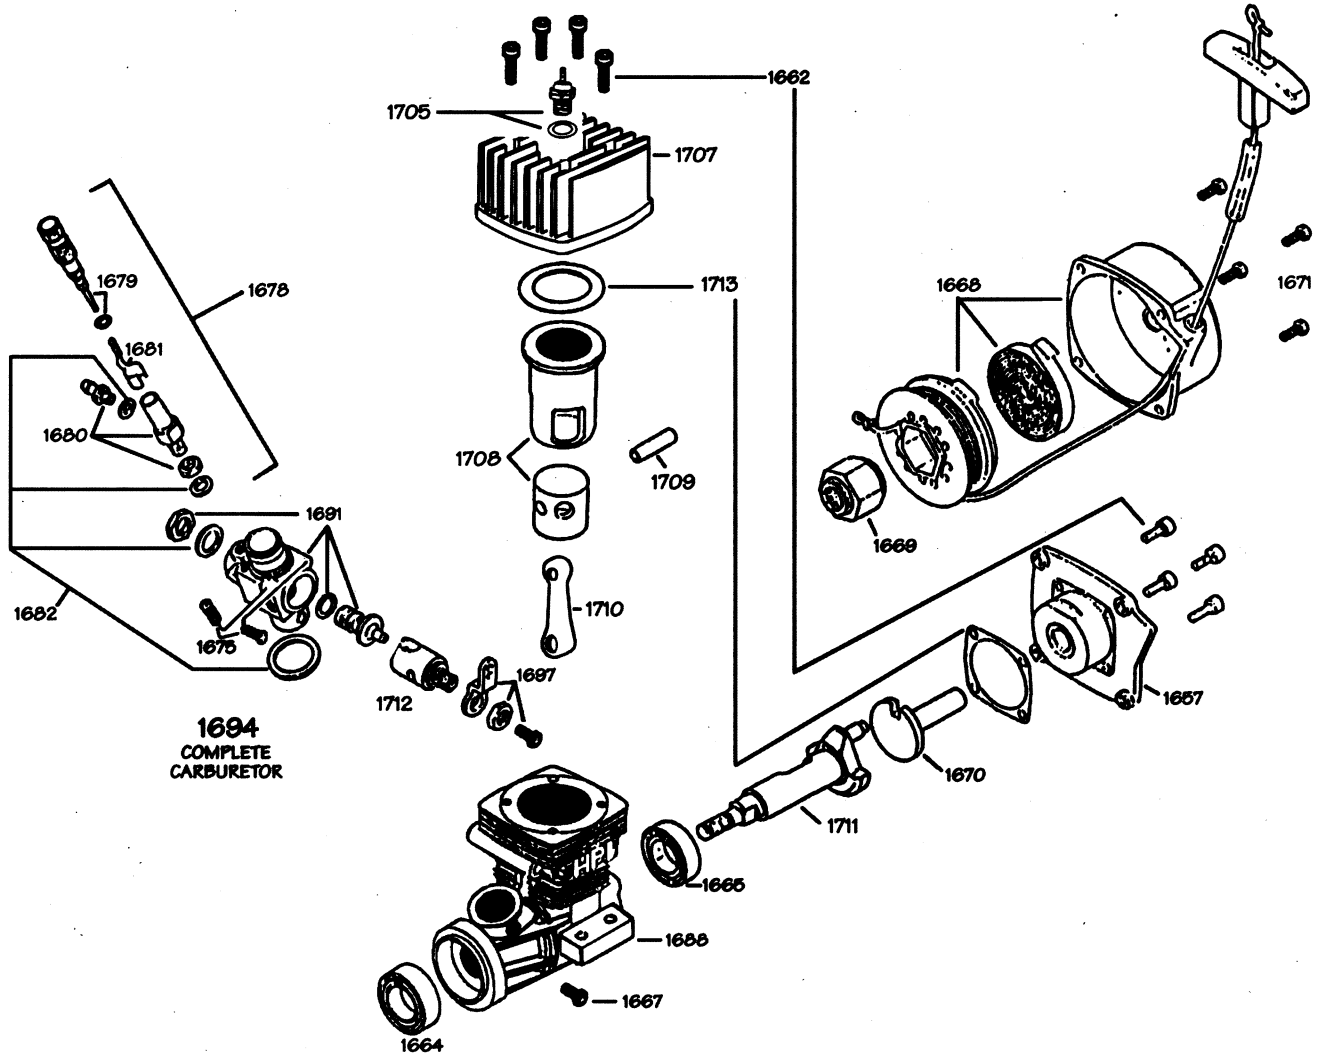

## NITRO STAR 12

### HPI NITRO STAR 12E PARTS

1611	NITRO STAR 12E ENGINE	115.00	1691	CARBURETOR (MAIN BODY)	31.00
1657	COVER PLATE (PULL STARTER)	7.00	1694	CARBURETOR (COMPLETE)	49.00
1662	SCREW SET (3PCS)	4.00	1697	THROTTLE ARM SET	3.00
1664	BEARING FOR CRANK SHAFT (FRONT)	11.00	1705	GLOW PLUG AND WASHER	7.00
1665	BEARING FOR CRANK SHAFT (REAR)	11.00	1707	CYLINDER HEAD (DIECAST) FOR 12E	12.00
1667	SCREW SET (2PCS) FOR CARBURETOR	2.00	1708	CYLINDER (ABC) & PISTON SET FOR 12E	45.00
1668	PULL STARTER ASSY (W/O ONE WAY BEARING)	18.00	1709	PISTON PIN FOR 12E	4.00
1669	ONE WAY BEARING	18.00	1710	CON ROD FOR 12E	14.00
1670	STARTING SHAFT	5.50	1711	CRANK SHAFT FOR 12E (PULL STARTER)	41.00
1671	SCREW SET FOR PULL STARTER 4PCS	2.00	1712	ROTOR SET FOR CARBURETOR FOR 12E	14.00
1675	ADJUSTMENT SCREW SET W/SPRING	2.80	1713	GASKET SET FOR 12E	3.00
1678	NEEDLE VALVE (COMPLETE)	16.00			
1679	NEEDLE WITH O-RING	8.00			
1680	NEEDLE VALVE/ HOLDER	8.00			
1681	SPRING FOR NEEDLE VALVE	2.00			
1682	CARBURETOR GASKET SET (4 PCS.)	2.50			
1688	CRANK CASE FOR NITRO 15	27.00			