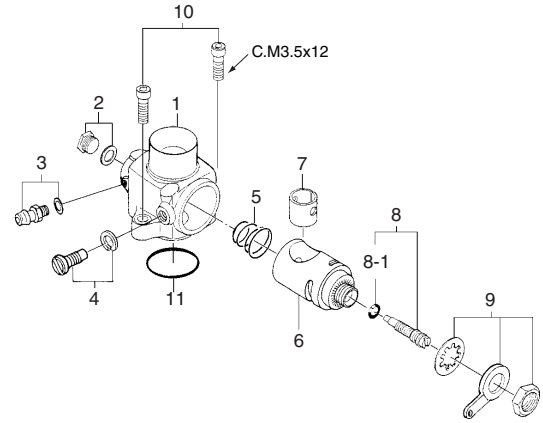

## TYPE 8AA-RN (29383010)

\*Type of screw  
 C...Cap Screw M...Oval Fillister-Head Screw  
 F...Flat Head Screw N...Round Head Screw S...Set Screw

No.	Code No.	Description
1	29304000	Cylinder Head
2	29303100	Cylinder Liner
3	29303400	Piston Ring
4	29303200	Piston
5	29306000	Piston Pin
6	29317000	Piston Pin Retainer (2pcs.)
7	29305000	Connecting Rod
8	29383010	Carburetor Complete (Type 8AA-RN)
9	29310100	Propeller Lock Nut Set
10	29308000	Drive Hub
10-1	29208200	Woodruff Key
11	29320000	Thrust Washer
12	46231000	Crankshaft Ball Bearing (Front)
13	29301000	Crankcase
14	71704230	Remote Needle Valve Bracket (BGX-1)
15	28282000	Remote Needle Valve Assembly
15-1	28281970	Needle Assembly
15-2	24981837	"O" Ring
15-3	26381501	Set-Screw
15-4	26711305	Ratchet Spring
15-5	46181950	Fuel Outlet
16	29330000	Crankshaft Ball Bearing (Rear)
17	29302000	Crankshaft
18	29314000	Gasket Set
19	29307000	Cover Plate
20	29313000	Screw Set
	71919000	Backplate Mount
	71608001	Glowplug No.8
	29325000	E-5010 Silencer Assembly
	29325300	Assembly Screw
	29325400	Retaining Screw (C.M5x20 2pcs.)
	29326000	Exhaust Adaptor

No.	Code No.	Description
1	29381100	Carburetor Body
2	22881300	Plug Screw
3	22681953	Fuel Inlet (No.1)
4	28281600	Rotor Guide Screw
5	28281500	Rotor Spring
6	28281200	Carburetor Rotor
7	28281210	Carburetor Insert
8	29381300	Mixture Control Screw Assembly
8-1	27881820	"O" Ring (2pcs.)
9	28281400	Throttle Lever Assembly
10	24925202	Carburetor Retaining Screw
11	29315000	Carburetor Rubber Gasket

### O.S. GENUINE PARTS & ACCESSORIES

Code No.	Description
72200080	Needle Valve Extension Cable Set
72200130	Booster Terminal Kit
29310110	3/8"-M5 (S) Propeller Locknut Set For Truturn Spinner
72102300	Silicone Tube Assembly
72102000	T-6000 Tuned Silencer
72102200	Exhaust Header Pipe
71531000	Non-Bubble Weight
72403050	Super Filter (L)
79870050	M5 Blind Nut (10pcs.)
55500004	M5 Lock Washer (10sets.)
79871080	M3.5x12 Cap Screw Set (10pcs.)
71521000	Long Socket Wrench With Plug Grip