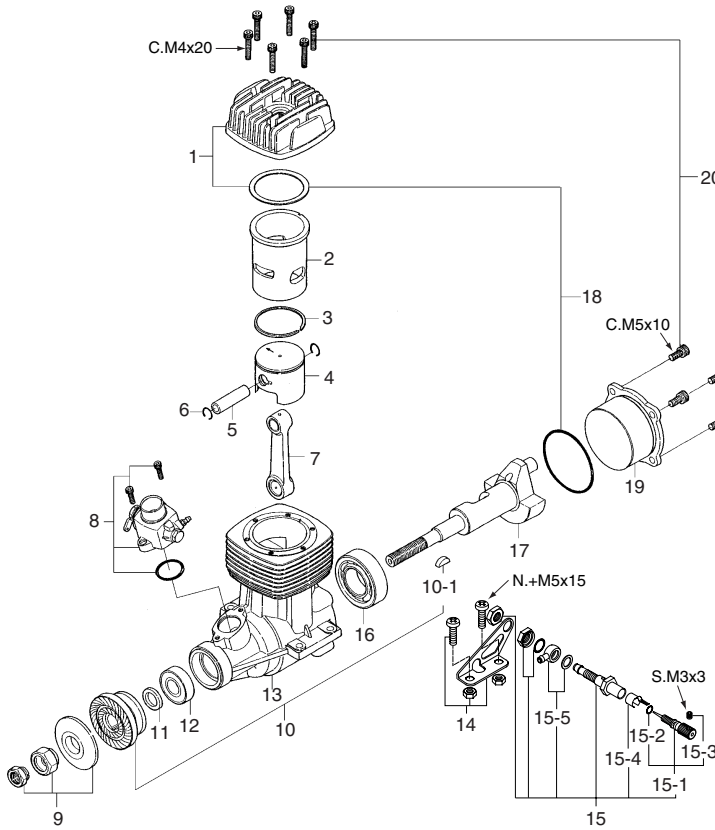

## TYPE 8AA-RN (29383010)

\*Type of screw  
 C...Cap Screw M...Oval Fillister-Head Screw  
 F...Flat Head Screw N...Round Head Screw S...Set Screw

No.	Code No.	Description
1	29304000	Cylinder Head
2	29303100	Cylinder Liner
3	29303400	Piston Ring
4	29303200	Piston
5	29306000	Piston Pin
6	29317000	Piston Pin Retainer (2pcs.)
7	29305000	Connecting Rod
8	29383010	Carburetor Complete (Type 8AA-RN)
9	29310100	Propeller Lock Nut Set
10	29308000	Drive Hub
10-1	29208200	Woodruff Key
11	29320000	Thrust Washer
12	46231000	Crankshaft Ball Bearing (Front)
13	29301000	Crankcase
14	71704230	Remote Needle Valve Bracket (BGX-1)
15	28282000	Remote Needle Valve Assembly
15-1	28281970	Needle Assembly
15-2	24981837	"O" Ring
15-3	26381501	Set-Screw
15-4	26711305	Ratchet Spring
15-5	46181950	Fuel Outlet
16	29330000	Crankshaft Ball Bearing (Rear)
17	29302000	Crankshaft
18	29314000	Gasket Set
19	29307000	Cover Plate
20	29313000	Screw Set
	71919000	Backplate Mount
	71608001	Glowplug No.8
	29325000	E-5010 Silencer Assembly
	29325300	Assembly Screw
	29325400	Retaining Screw (C.M5x20 2pcs.)
	29326000	Exhaust Adaptor

No.	Code No.	Description
1	29381100	Carburetor Body
2	22881300	Plug Screw
3	22681953	Fuel Inlet (No.1)
4	28281600	Rotor Guide Screw
5	28281500	Rotor Spring
6	28281200	Carburetor Rotor
7	28281210	Carburetor Insert
8	29381300	Mixture Control Screw Assembly
8-1	27881820	"O" Ring (2pcs.)
9	28281400	Throttle Lever Assembly
10	24925202	Carburetor Retaining Screw
11	29315000	Carburetor Rubber Gasket

### O.S. GENUINE PARTS & ACCESSORIES

Code No.	Description
72200080	Needle Valve Extension Cable Set
72200130	Booster Terminal Kit
29310110	3/8"-M5 (S) Propeller Locknut Set For Truturn Spinner
72102300	Silicone Tube Assembly
72102000	T-6000 Tuned Silencer
72102200	Exhaust Header Pipe
71531000	Non-Bubble Weight
72403050	Super Filter (L)
79870050	M5 Blind Nut (10pcs.)
55500004	M5 Lock Washer (10sets.)
79871080	M3.5x12 Cap Screw Set (10pcs.)
71521000	Long Socket Wrench With Plug Grip