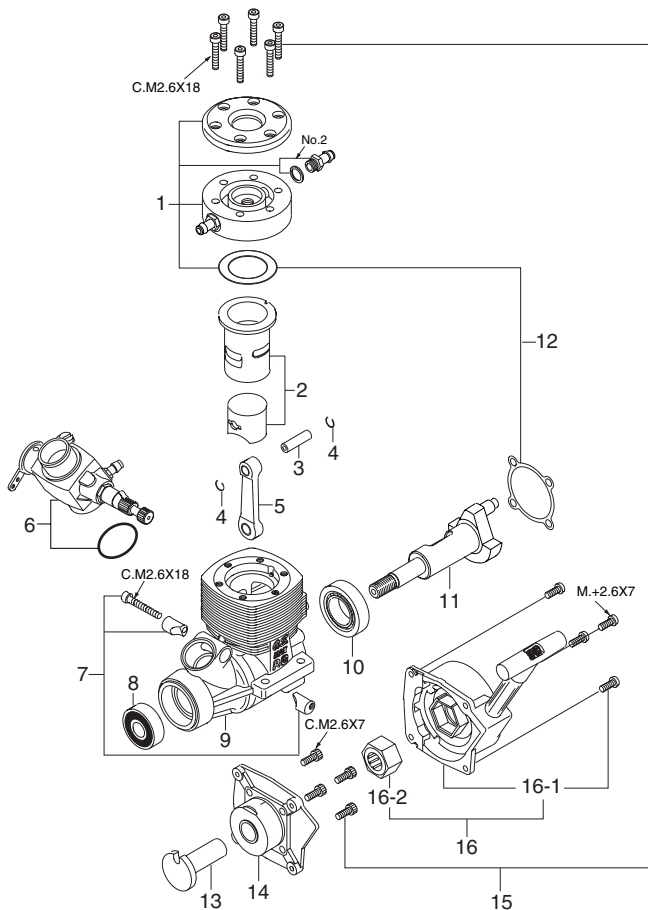

MAX-21RG-MX (13631)

TYPE 20J (25382000)

*Type of screw
 C...Cap Screw M...Oval Fillister-Head Screw
 F...Flat Head Screw N...Round Head Screw S...Set Screw

No.	Code No.	Description
1	23704100	Water Cooled Head Assembly
2	23603000	Cylinder & Piston Assembly
3	23906000	Piston Pin
4	23817000	Piston Pin Retainer (2pcs.)
5	23605000	Connecting Rod
6	25382000	Carburetor Complete (Type 20J)
7	23981700	Carburetor Retainer
8	41614000	Crankshaft Ball Bearing (Front)
9	23601000	Crankcase
10	23430000	Crankshaft Ball Bearing (Rear)
11	23602030	Crankshaft
12	23614000	Gasket Set
13	23602050	Starting Shaft
14	23601800	Rear Adaptor
15	23813001	Screw Set
16	73003000	No.5 Recoil Starter Assembly
16-1	73003100	No.5 Recoil Starter Body
16-2	73003200	No.5 Oneway Clutch
	71608001	Glowplug No.8
	71802030	Flywheel No.2E
	72103520	Exhaust Header Pipe

No.	Code No.	Description
1	24981405	Throttle Lever Assembly
1-1	26381501	Set-screw
2	25381203	Carburetor Rotor
3	26781309	Mixture Control Valve
3-1	24881824	" O " Ring (2pcs.)
4	26781506	Rotor Spring
5	25382100	Carburetor Body
6	25381220	Rotor Guide Screw
7	22681953	Fuel Inlet (No.1)
8	27881900	Needle Valve Assembly
8-1	24981959	Needle Assembly
8-2	24981837	" O " Ring (2pcs.)
8-3	26381501	Set-screw
8-4	27381940	Needle Valve Holder Assembly
8-5	26711305	Ratchet Spring
9	29015019	Carburetor Rubber Gasket

O.S. GENUINE PARTS & ACCESSORIES

Code No.	Description
22442009	Marine Universal Joint (4mm)
72106300	Super Joint Tube 21
72106030	T-2030 Tuned Silencer Assembly
72403050	Super Filter (L)
55500002	M3 Lock Washer (10sets)
73300305	Dust Cap Set \varnothing 3 (5pcs.) (for Carburetor Nipple)
73300812	Dust Cap Set \varnothing 8 (3pcs.) (for Tuned Silencer)
79871020	M2.6x7 Cap Screw Set (10pcs.)
71521000	Long Socket Wrench With Plug Grip