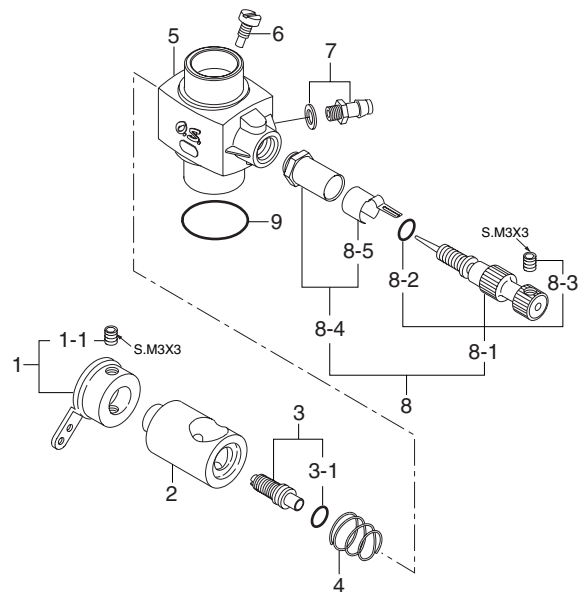

MAX-21RG-MX (13631)

TYPE 20J (25382000)

*Type of screw
 C...Cap Screw M...Oval Fillister-Head Screw
 F...Flat Head Screw N...Round Head Screw S...Set Screw

No.	Code No.	Description
1	23704100	Water Cooled Head Assembly
2	23603000	Cylinder & Piston Assembly
3	23906000	Piston Pin
4	23817000	Piston Pin Retainer (2pcs.)
5	23605000	Connecting Rod
6	25382000	Carburetor Complete (Type 20J)
7	23981700	Carburetor Retainer
8	41614000	Crankshaft Ball Bearing (Front)
9	23601000	Crankcase
10	23430000	Crankshaft Ball Bearing (Rear)
11	23602030	Crankshaft
12	23614000	Gasket Set
13	23602050	Starting Shaft
14	23601800	Rear Adaptor
15	23813001	Screw Set
16	73003000	No.5 Recoil Starter Assembly
16-1	73003100	No.5 Recoil Starter Body
16-2	73003200	No.5 Oneway Clutch
	71608001	Glowplug No.8
	71802030	Flywheel No.2E
	72103520	Exhaust Header Pipe

No.	Code No.	Description
1	24981405	Throttle Lever Assembly
1-1	26381501	Set-screw
2	25381203	Carburetor Rotor
3	26781309	Mixture Control Valve
3-1	24881824	" O " Ring (2pcs.)
4	26781506	Rotor Spring
5	25382100	Carburetor Body
6	25381220	Rotor Guide Screw
7	22681953	Fuel Inlet (No.1)
8	27881900	Needle Valve Assembly
8-1	24981959	Needle Assembly
8-2	24981837	" O " Ring (2pcs.)
8-3	26381501	Set-screw
8-4	27381940	Needle Valve Holder Assembly
8-5	26711305	Ratchet Spring
9	29015019	Carburetor Rubber Gasket

O.S. GENUINE PARTS & ACCESSORIES

Code No.	Description
22442009	Marine Universal Joint (4mm)
72106300	Super Joint Tube 21
72106030	T-2030 Tuned Silencer Assembly
72403050	Super Filter (L)
55500002	M3 Lock Washer (10sets)
73300305	Dust Cap Set \varnothing 3 (5pcs.) (for Carburetor Nipple)
73300812	Dust Cap Set \varnothing 8 (3pcs.) (for Tuned Silencer)
79871020	M2.6x7 Cap Screw Set (10pcs.)
71521000	Long Socket Wrench With Plug Grip