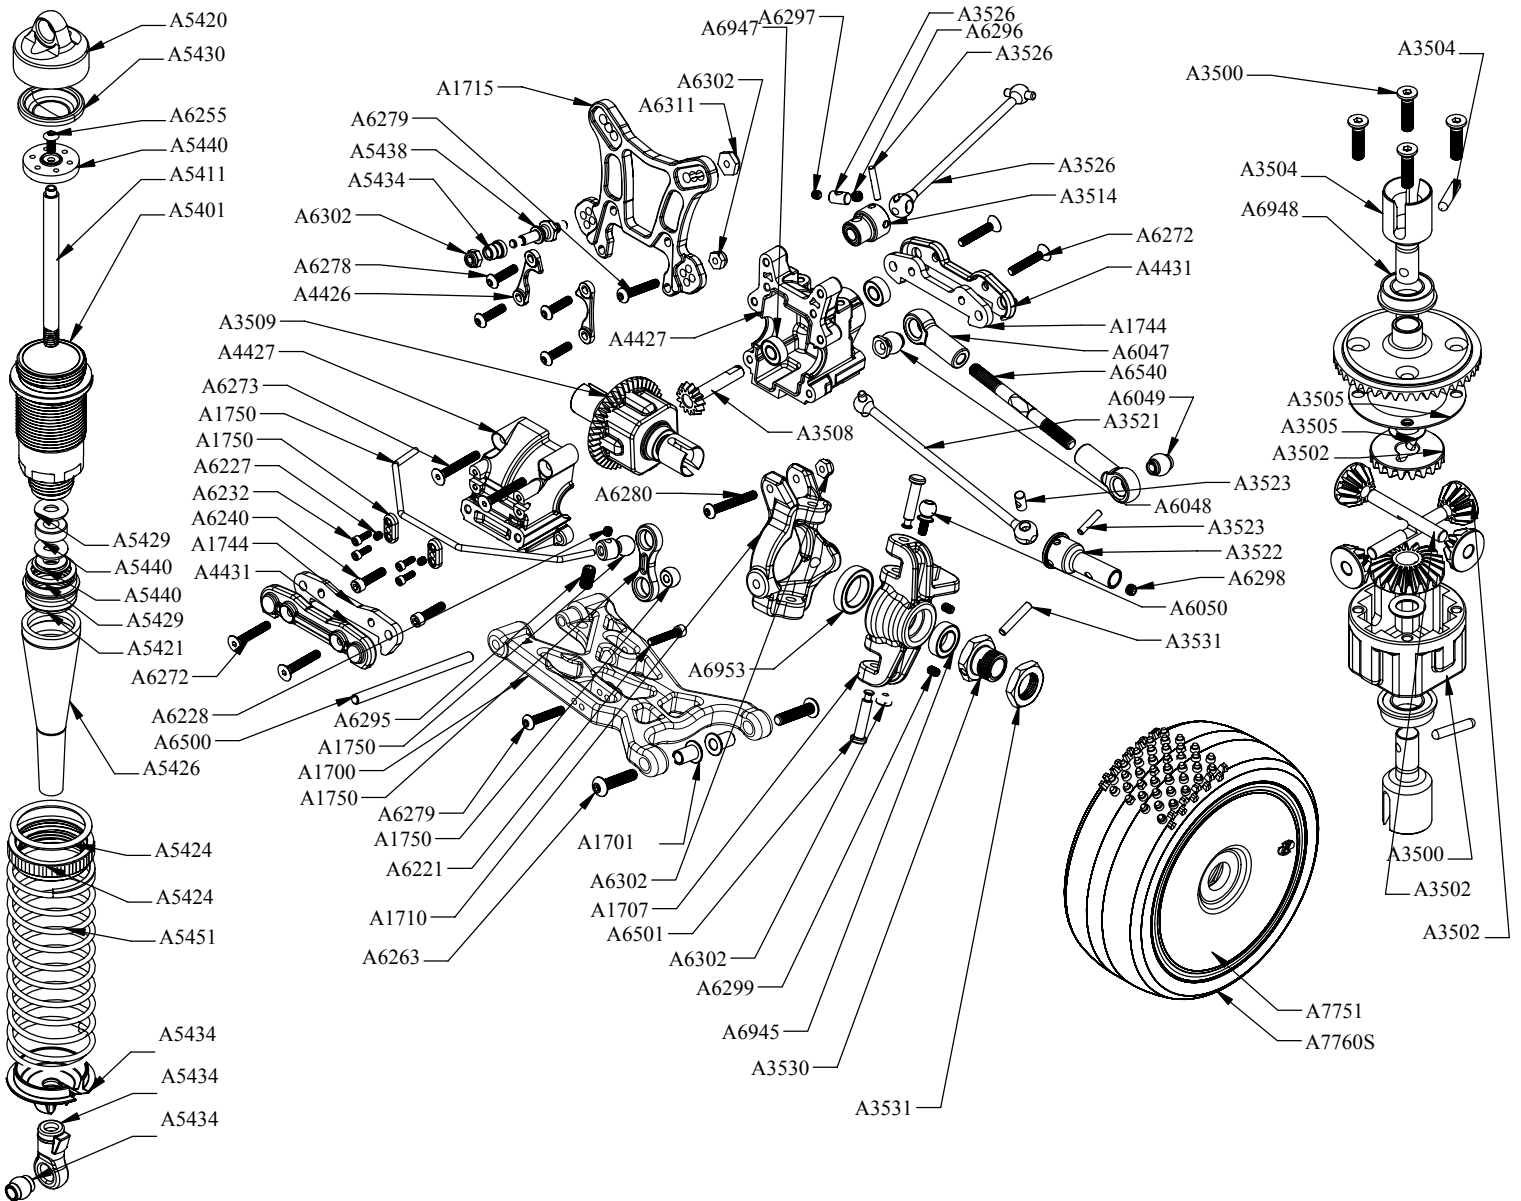

EIGHT

LOSA6221	4-40 x 5/8" Caphead Screws (10).....	$1.50	LOSA6280	5-40 x 1" BH Screws (4).....	$2.50
LOSA6227	4-40 Hardened Set Screws.....	$1.80	LOSA6295	10-32 x 3/8" Oval Point Set Screws (4).....	$3.00
LOSA6228	5-40 Hardened Set Screws.....	$1.80	LOSA6296	8-32 x 1/8" Flat Point Set Screws (8).....	$3.00
LOSA6232	2-56 x 1/4" Caphead Screws (10).....	$2.50	LOSA6297	5-40 x 1/8" Flat Point Set Screws (8).....	$2.50
LOSA6240	5-40 x 1/2" Caphead Screws (10).....	$2.50	LOSA6298	8-32 x 1/8" Cup Point Set Screws (8).....	$2.50
LOSA6254	2-56 x 1/2" Caphead Screws (10).....	$2.50	LOSA6299	5-40 x 1/8" Cup Point Set Screws (8).....	$2.50
LOSA6255	2-56 x 1/4" Button Head Screws (10).....	$2.50	LOSA6302	5-40 Lock Nuts - Steel.....	$1.25
LOSA6256	4-40 x 1/2" Button Head Screws (10).....	$1.50	LOSA6306	4-40 Aluminum Mini Nuts.....	$3.50
LOSA6262	8-32 x 1/2" FH Screws (10).....	$2.50	LOSA6311	8-32 Steel Lock Nuts (10).....	$2.00
LOSA6263	8-32 x 3/4" BH Screws (10).....	$2.50	LOSA6350	#4 and 1/8" Hardened Washers.....	$2.50
LOSA6264	8-32 x 3/8" FH Screws (10).....	$2.50	LOSA6351	#8 Countersink Washers (8).....	$4.00
LOSA6270	5-40 x 3/8" FH Screws (10).....	$2.50	LOSA6500	Hinge Pins 4 x 66mm TiN (2).....	$11.00
LOSA6271	5-40 x 1/2" FH Screws (10).....	$2.50	LOSA6501	Hinge Pins 4 x 21mm TiN.....	$8.50
LOSA6272	5-40 x 3/4" FH Screws (10).....	$3.00	LOSA6502	Hinge Pin Studs (2).....	$4.50
LOSA6273	5-40 x 7/8" FH Screws (4).....	$3.50	LOSA6540	Turnbuckles 5mm x 60mm w/ends.....	$7.00
LOSA6274	5-40 x 1" FH Screws (2).....	$4.00	LOSA6541	Turnbuckles 5mm x 68mm w/ends.....	$7.00
LOSA6277	5-40 x 3/8" BH Screws (8).....	$4.00	LOSA6542	Turnbuckles 4mm x 60mm w/ends.....	$6.50
LOSA6278	5-40 x 1/2" BH Screws (8).....	$4.00	LOSA6945	8x14x4 Rubber Sealed BB.....	$11.99
LOSA6279	5-40 x 3/4" BH Screws (8).....	$4.00	LOSA6946	6x10x3 Rubber Sealed BB.....	$11.99