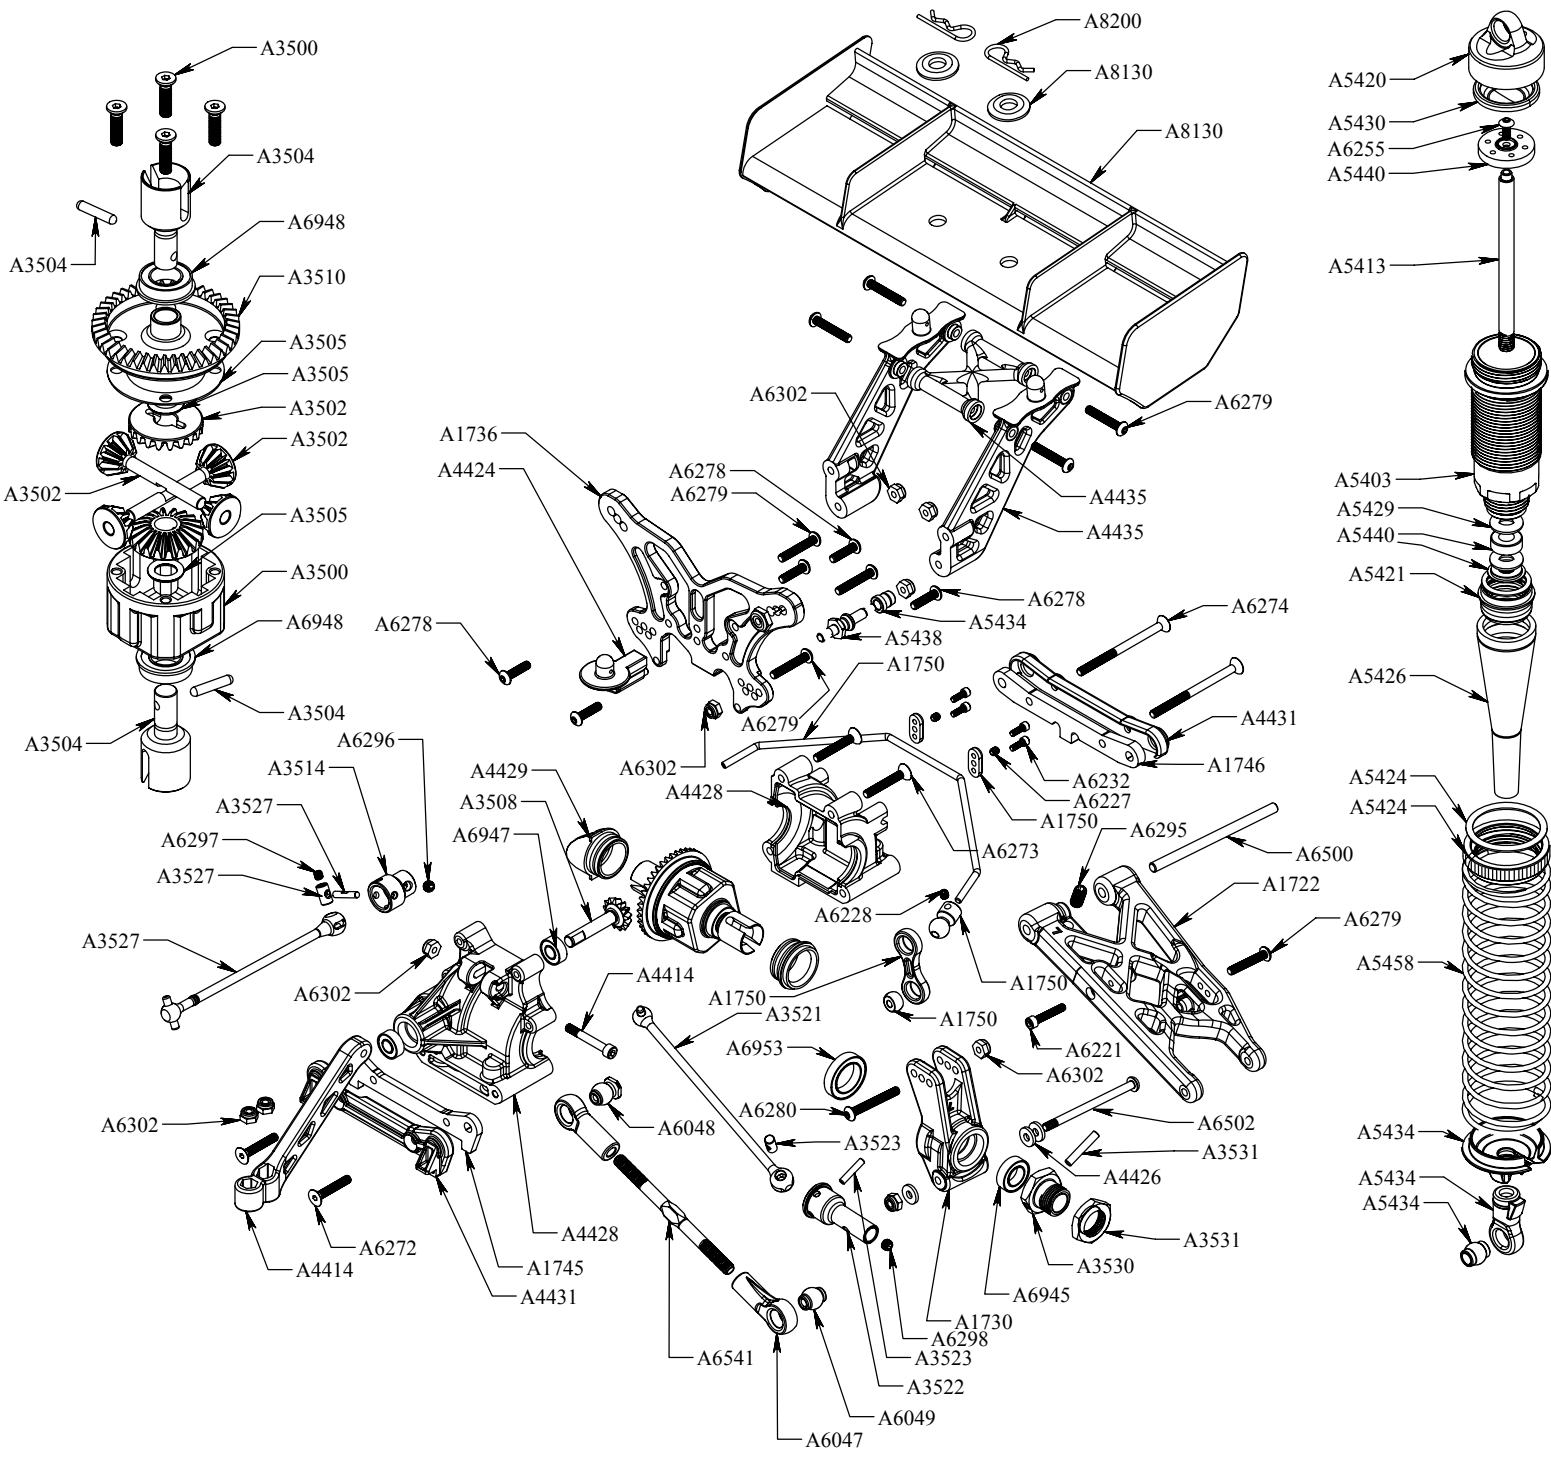

LOSA6947	5x11x4 Rubber Sealed BB	$11.99	LOSA9107	Clutch Shoes - 2 Composite	$11.99
LOSA6948	8x14x4 Flanged Rubber Sealed BB	$14.99	LOSA9108	Clutch Shoes - 4 Alum.	$14.99
LOSA6949	Clutch Bearing Set	$7.00	LOSA9114	Clutch Springs - Gold (.040" 25 Deg)	$5.00
LOSA6953	1/2" x 3/4" Sealed BB	$8.50	LOSA9115	Clutch Springs - Silver (.040" 30 Deg)	$5.00
LOSA7751	1/8 Buggy Dish Wheels - 4ea	$19.99	LOSA9117	Clutch Bell 14T	$18.99
LOSA7760S	1/8 Step Pin Buggy (Silver)(pr)	$20.99	LOSA9150	Air Filter Set	$10.00
LOSA8099	8IGHT Buggy Body w/masks & Stickers	$32.99	LOSA9151	Air Filter Foams Pre-oiled 4 ea	$8.00
LOSA8130	8IGHT Wing-Black	$9.00	LOSA9154	Engine Mount Set	$23.99
LOSA8200	Body Clips (12)	$1.25	LOSA9160	Fuel Tank	$15.99
LOSA8301	TL Bubble Nameplates (4)	$5.00	LOSA9161	Fuel Tank Cap, Spring & Seal	$4.00
LOSA8370	8IGHT Logo Sticker Sheet	$4.00	LOSA9165	Tuned Pipe Mount & Hardware	$4.00
LOSA8371	Team Losi Large Logo Sheet	$4.00	LOSA9166	Throttle/Brake Link Set	$14.99
LOSA9101	Flywheel & Collet 4 Shoe	$18.99	LOSA9167	Servo Arm Inserts	$3.00
LOSA9103	Clutch Nut & Hardware - 4 Shoe	$7.00	LOSA9313	Fuel Tank Mounting Set	$3.00
LOSA9104	Clutch Pins & Hardware - 4 Shoe	$5.00	LOSA9316	Fuel Line Clips	$2.50