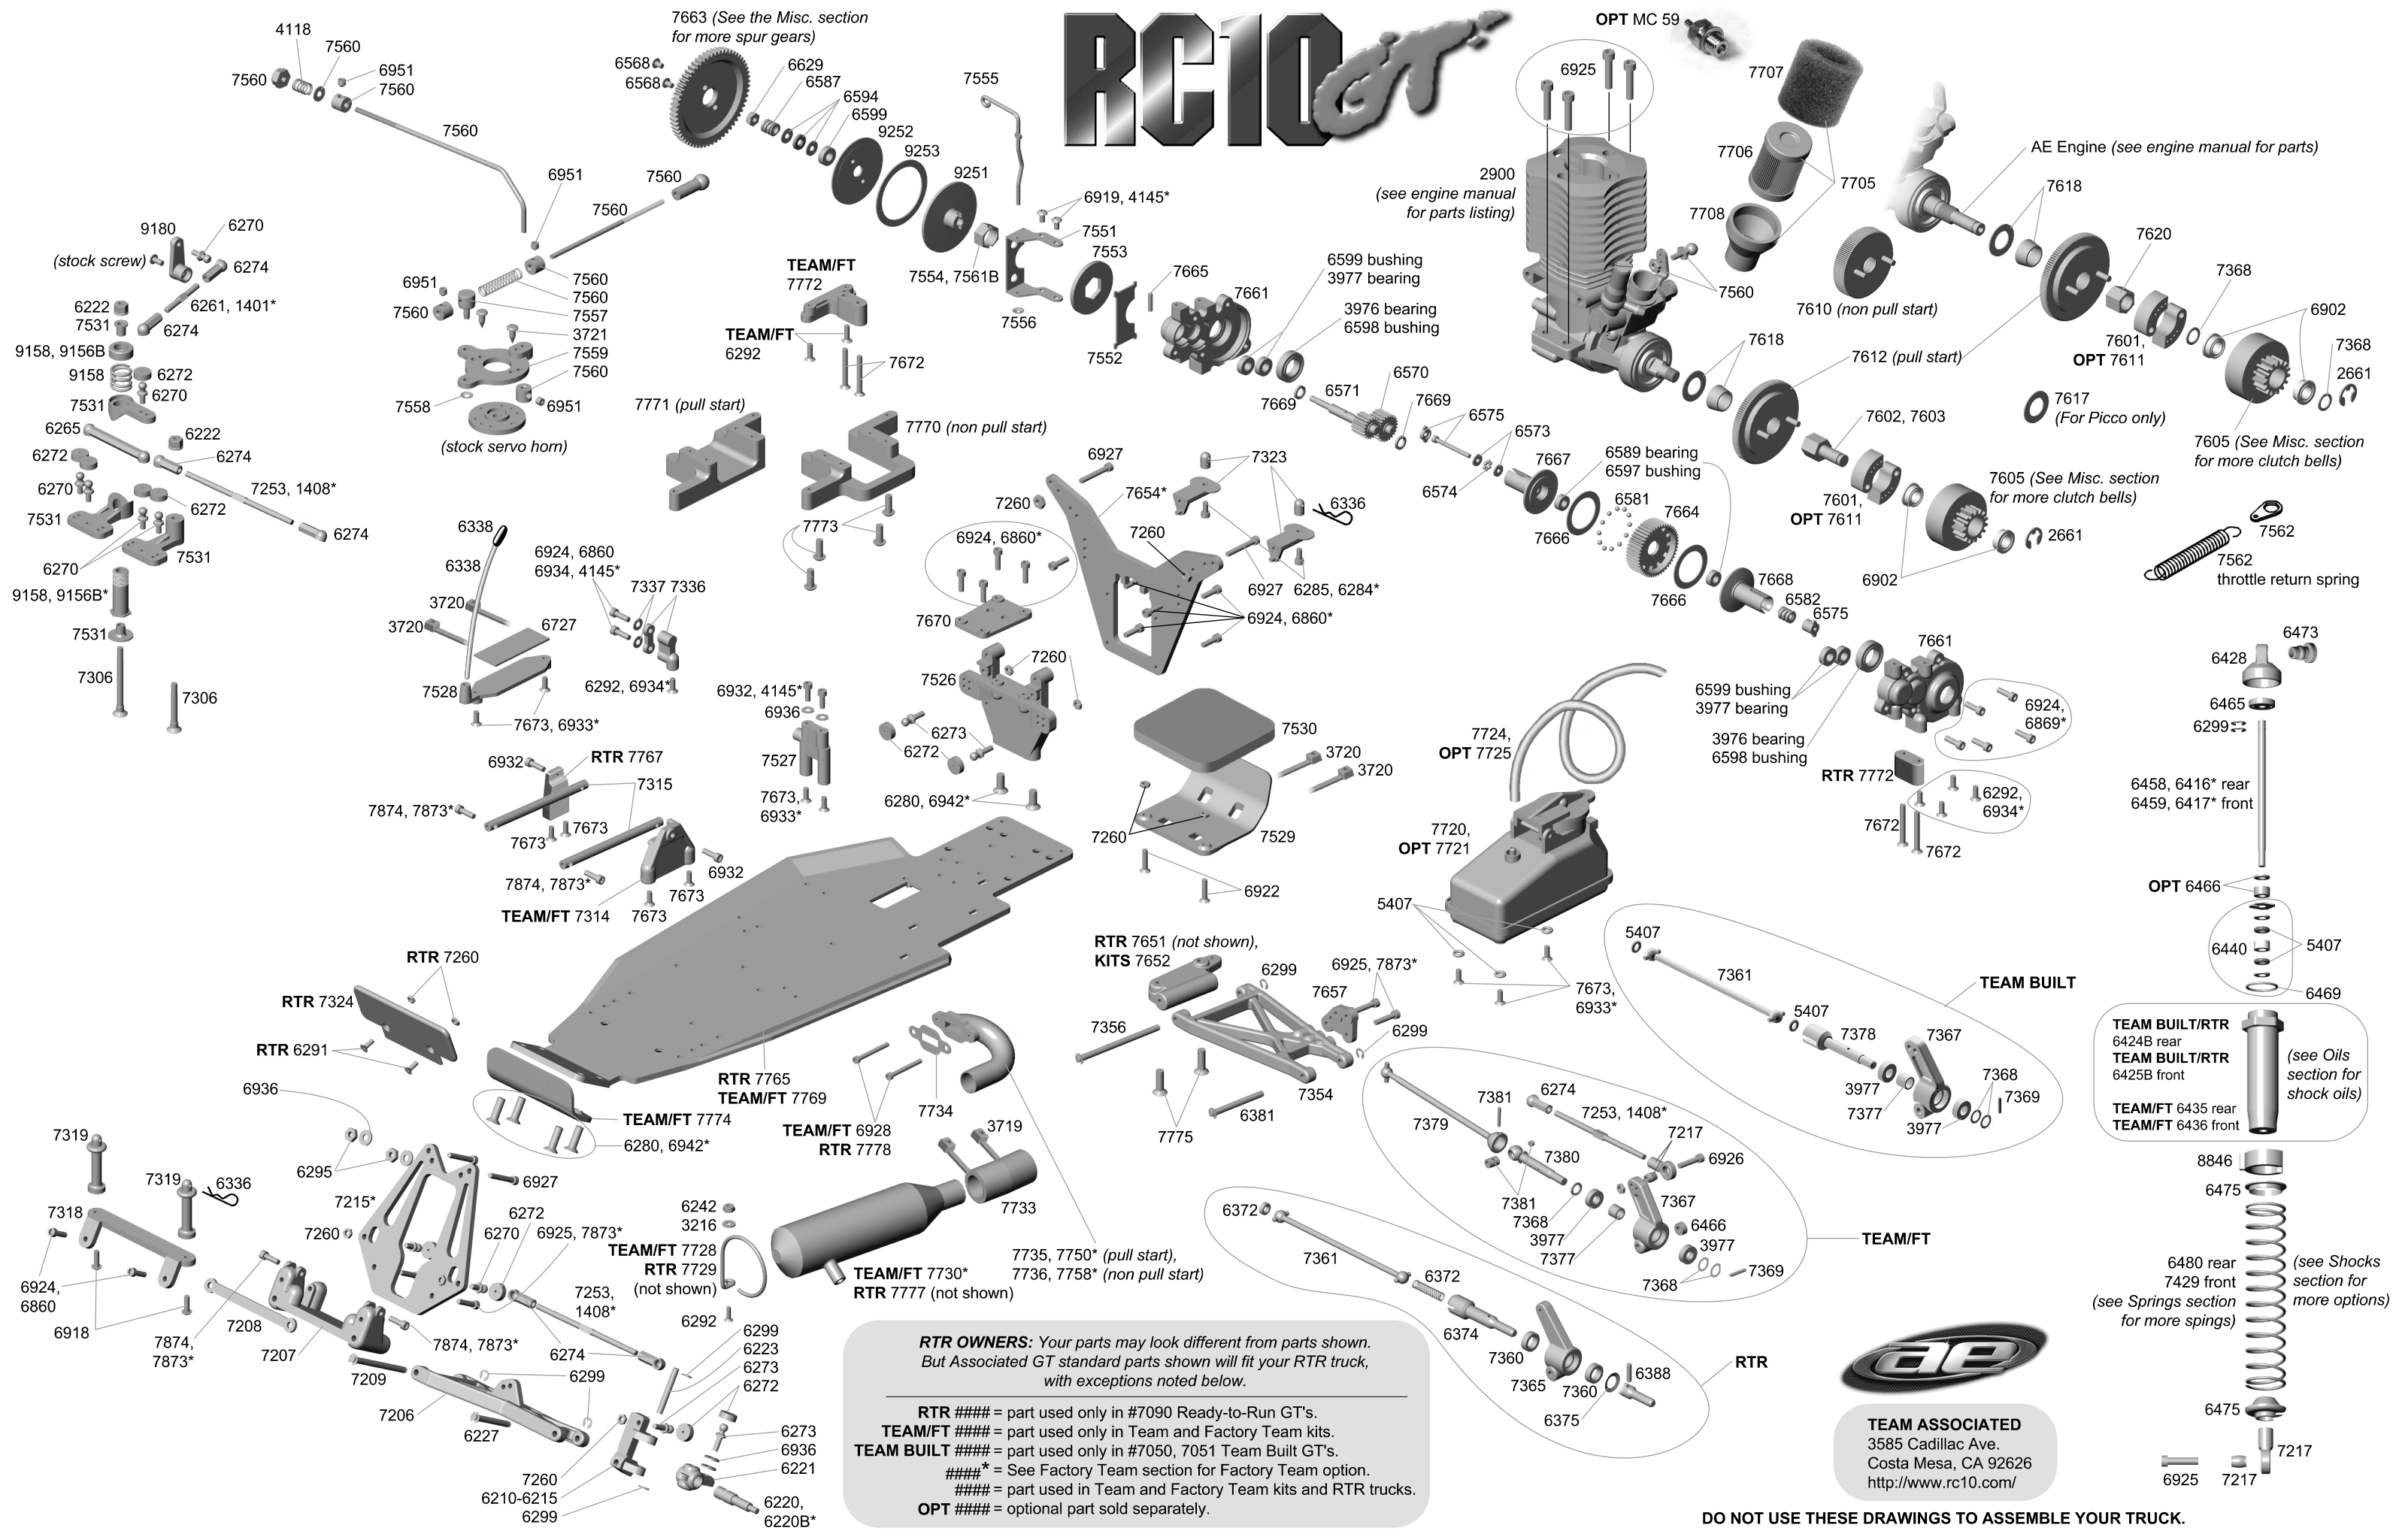

# RC10

**RTR OWNERS:** Your parts may look different from parts shown. But Associated GT standard parts will fit your RTR truck, with exceptions noted below.

**RTR #####** = part used only in #7090 Ready-to-Run GT's.  
**TEAM/FT #####** = part used only in Team and Factory Team kits.  
**TEAM BUILT #####** = part used only in #7050, 7051 Team Built GT's.  
**#####\*** = See Factory Team section for Factory Team option.  
**#####** = part used in Team and Factory Team kits and RTR trucks.  
**OPT #####** = optional part sold separately.