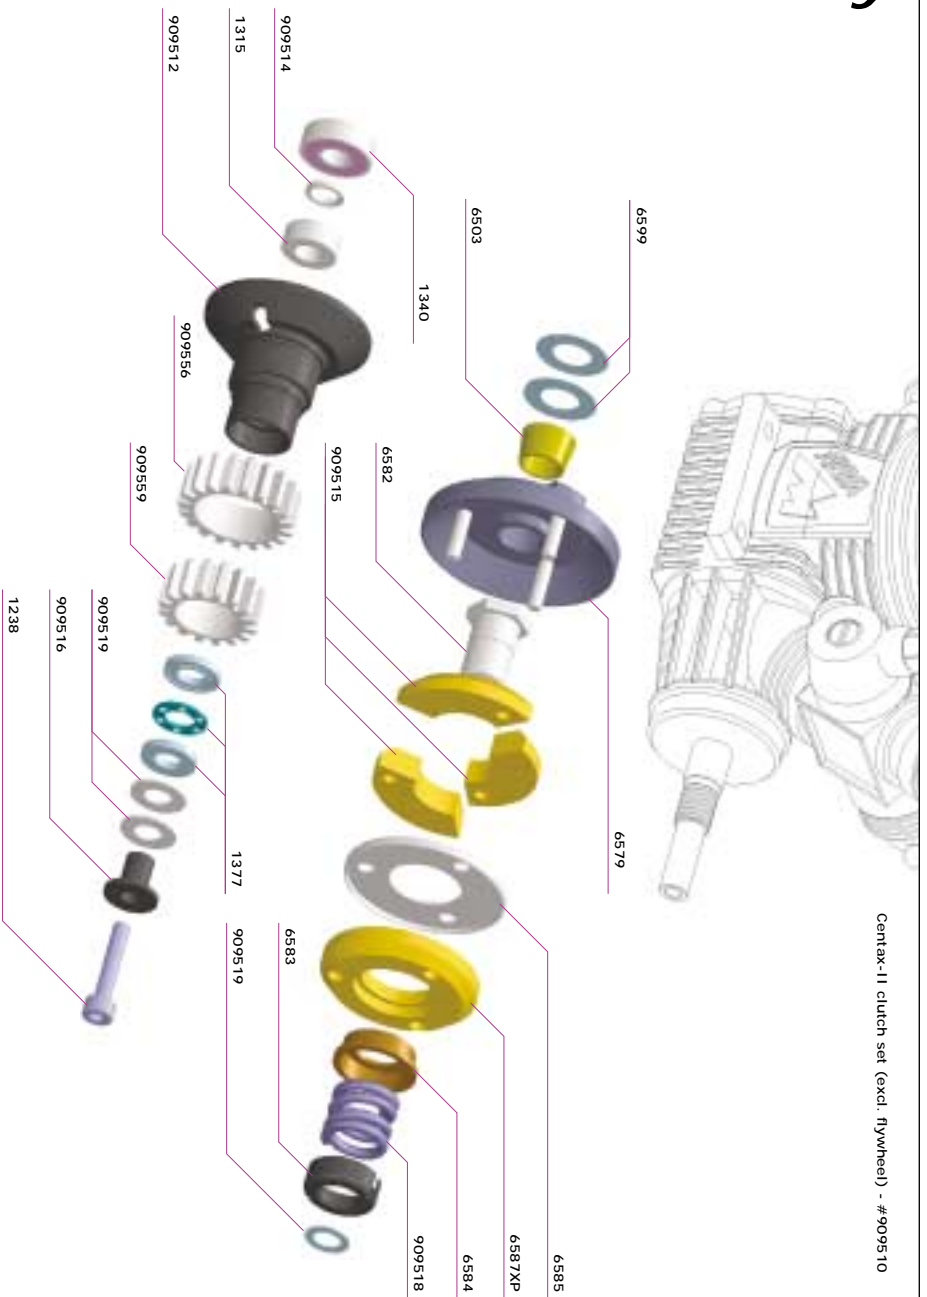

Centax Assembly

Centax-II clutch set (excl. flywheel) - #909510