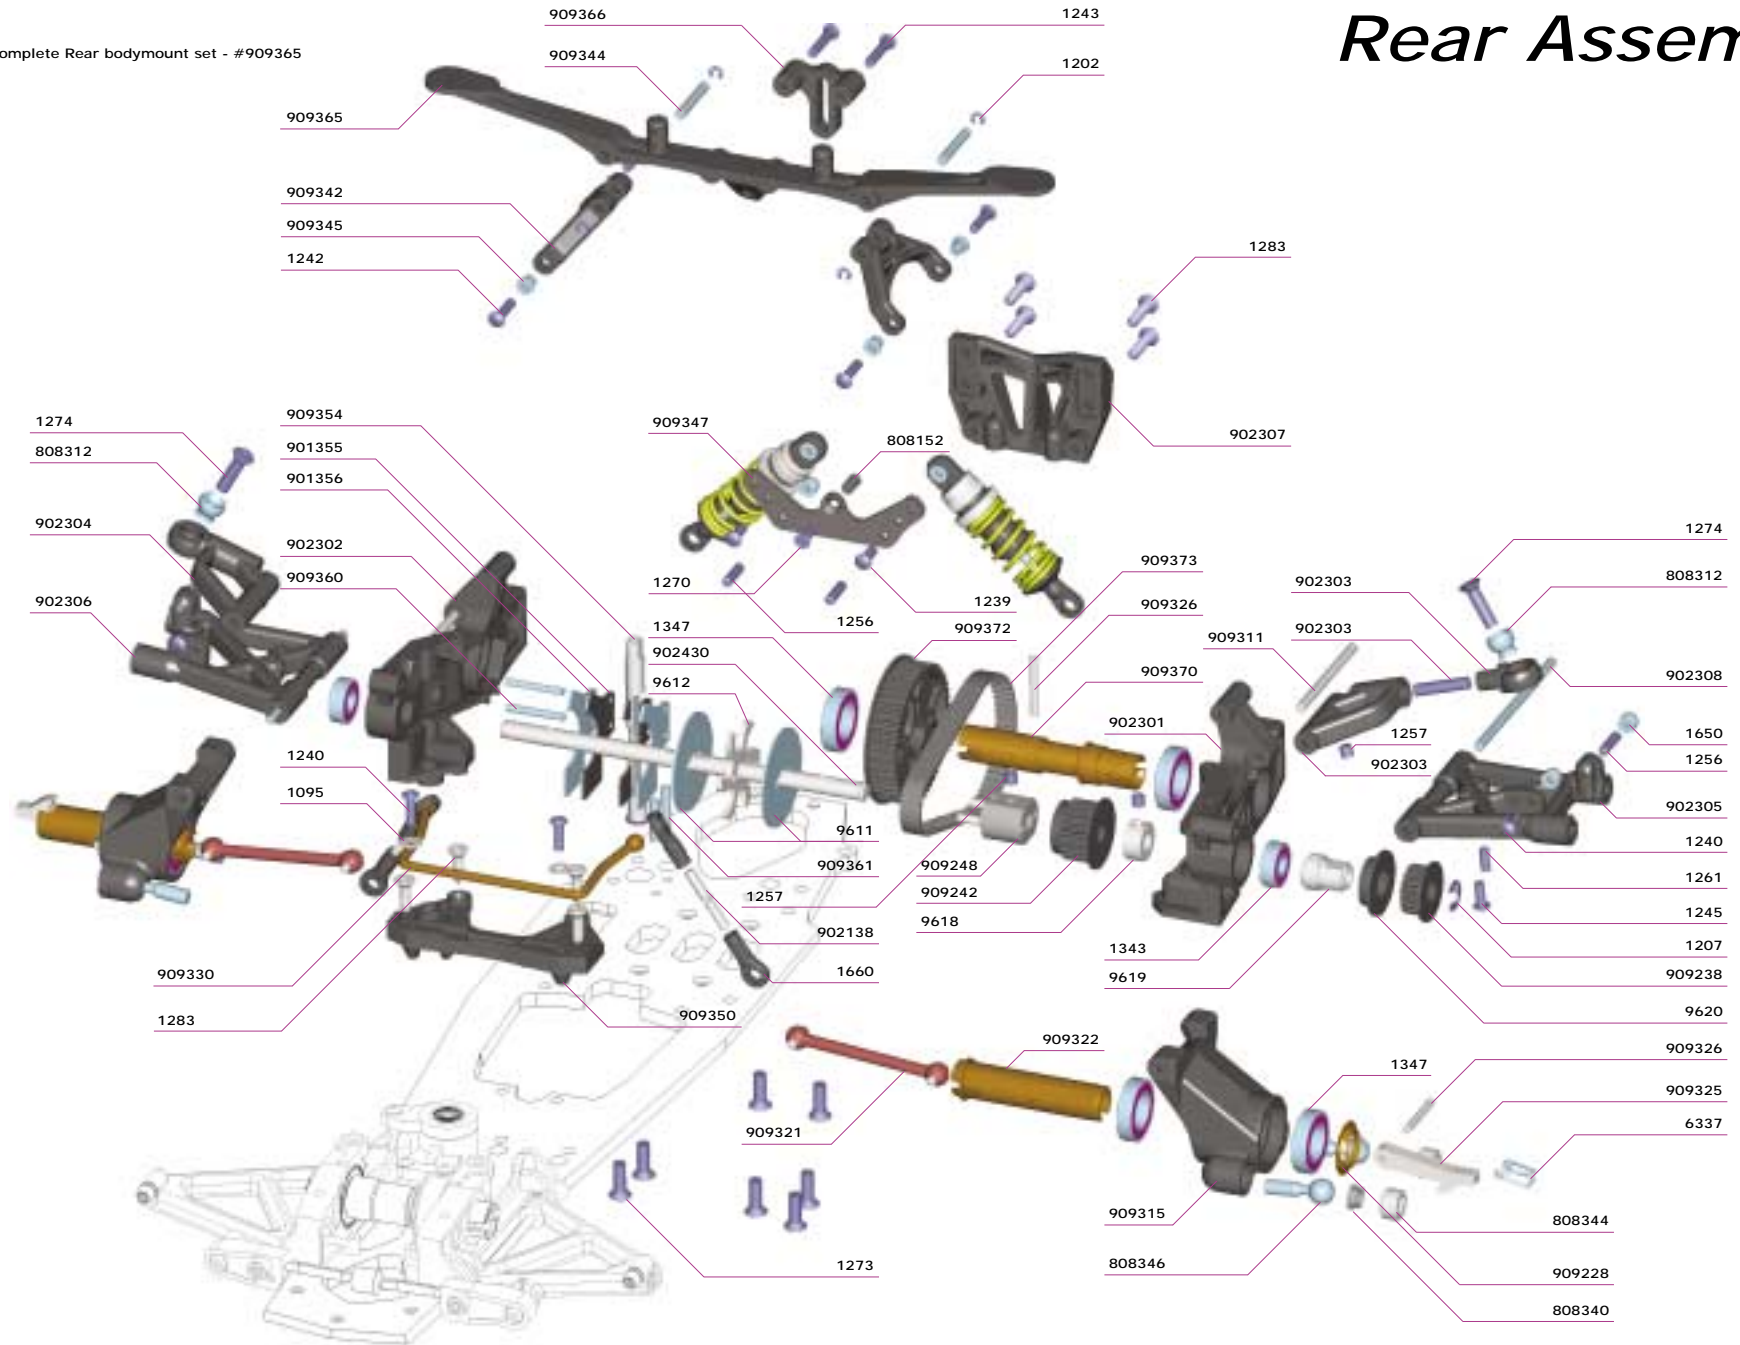

Rear Assembly

Complete Rear bodymount set - #909365