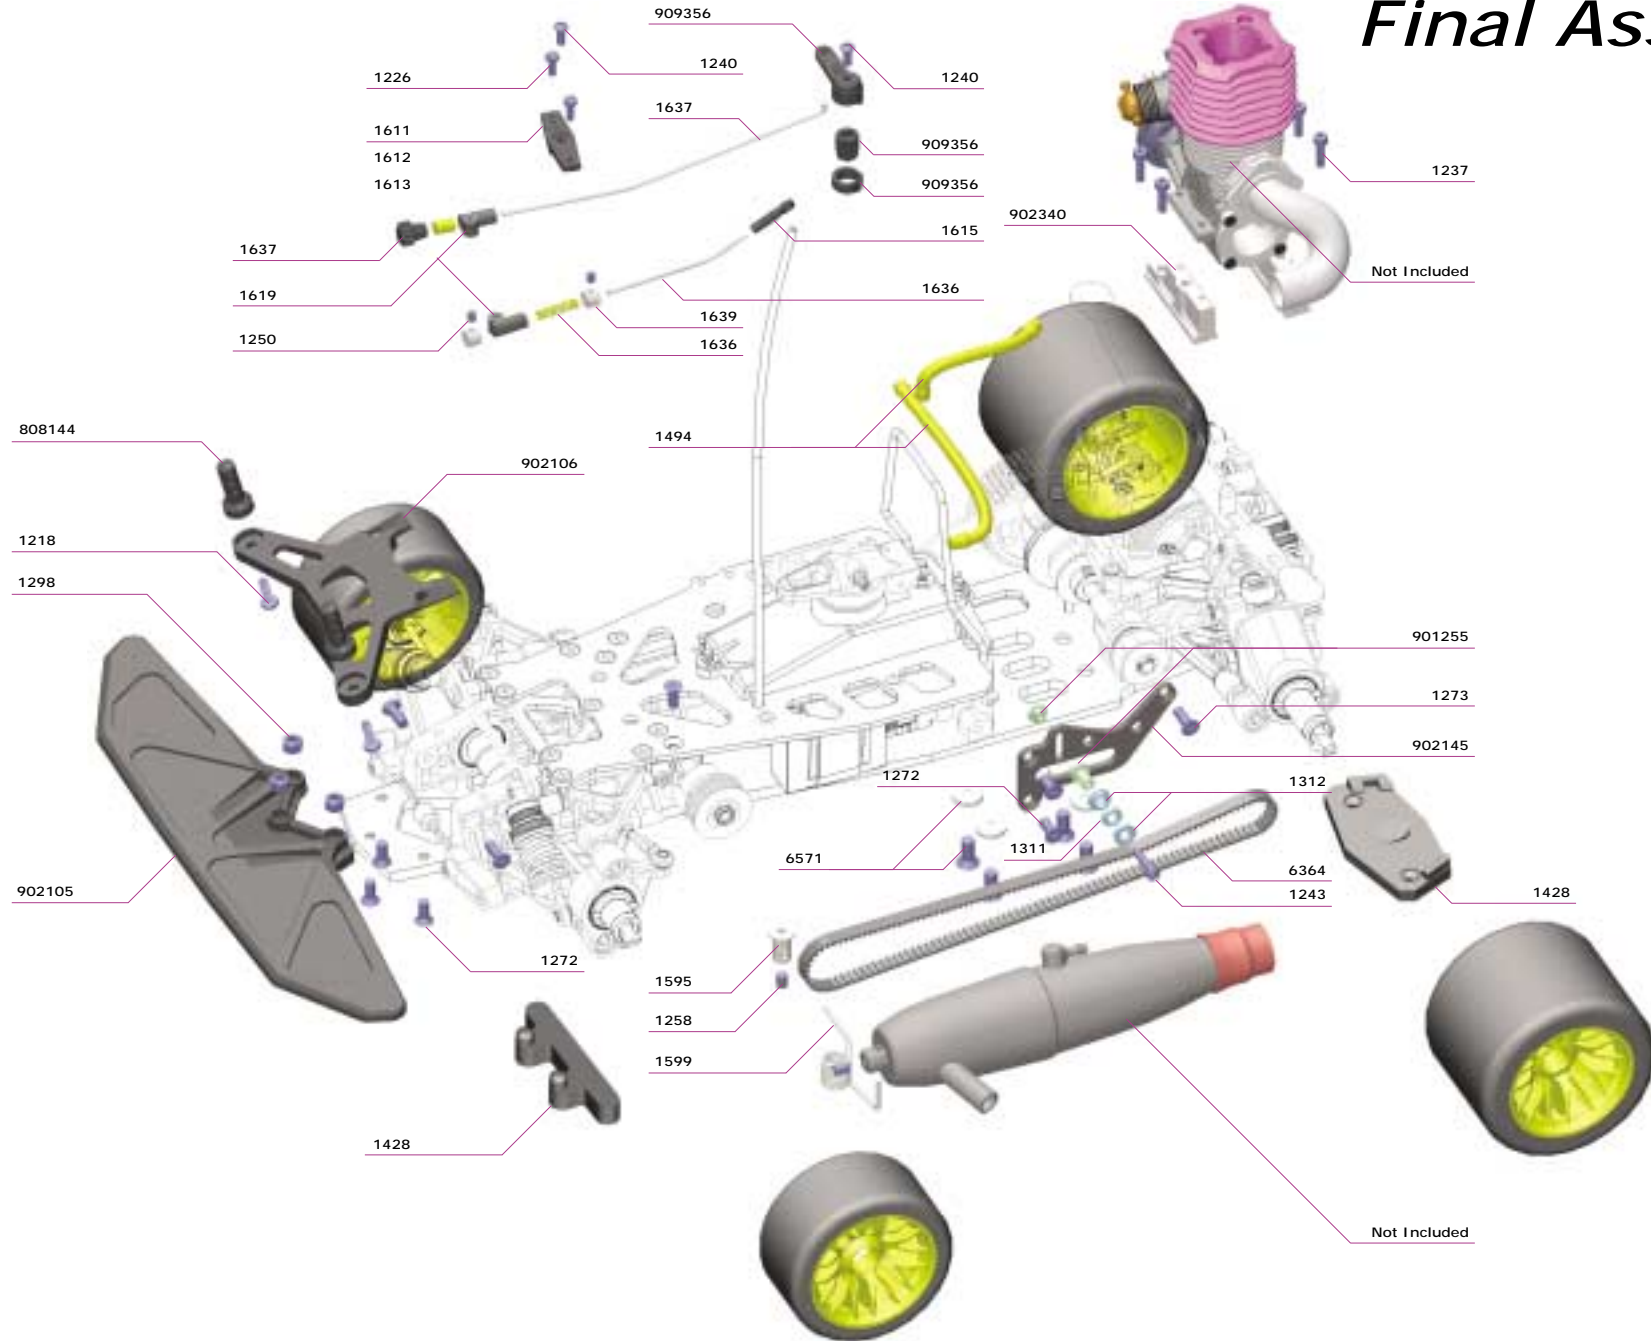

Final Assembly