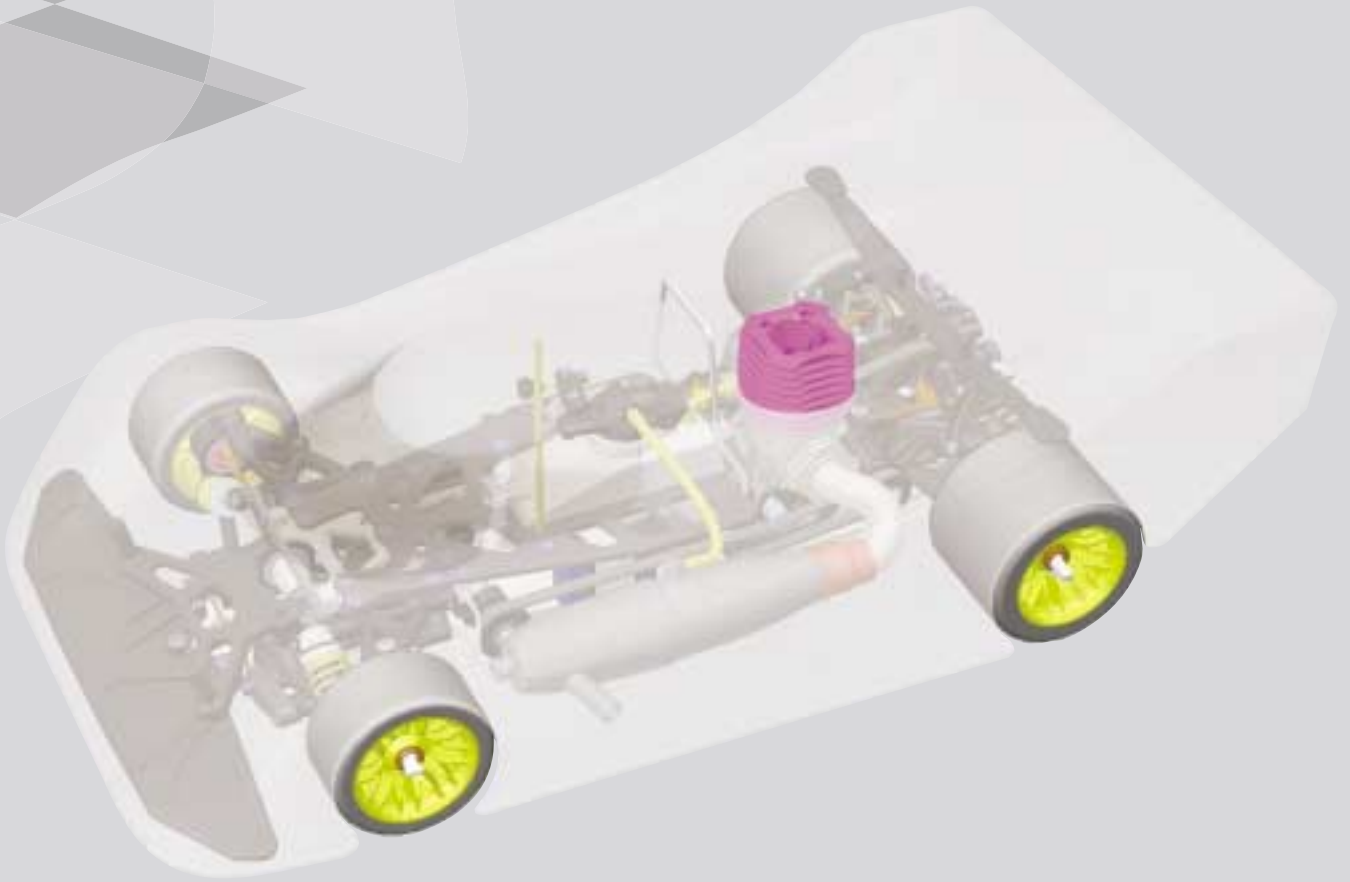

# **SERPENT** 950

1:8 SCALE 4WD GAS ON-ROAD COMPETITION