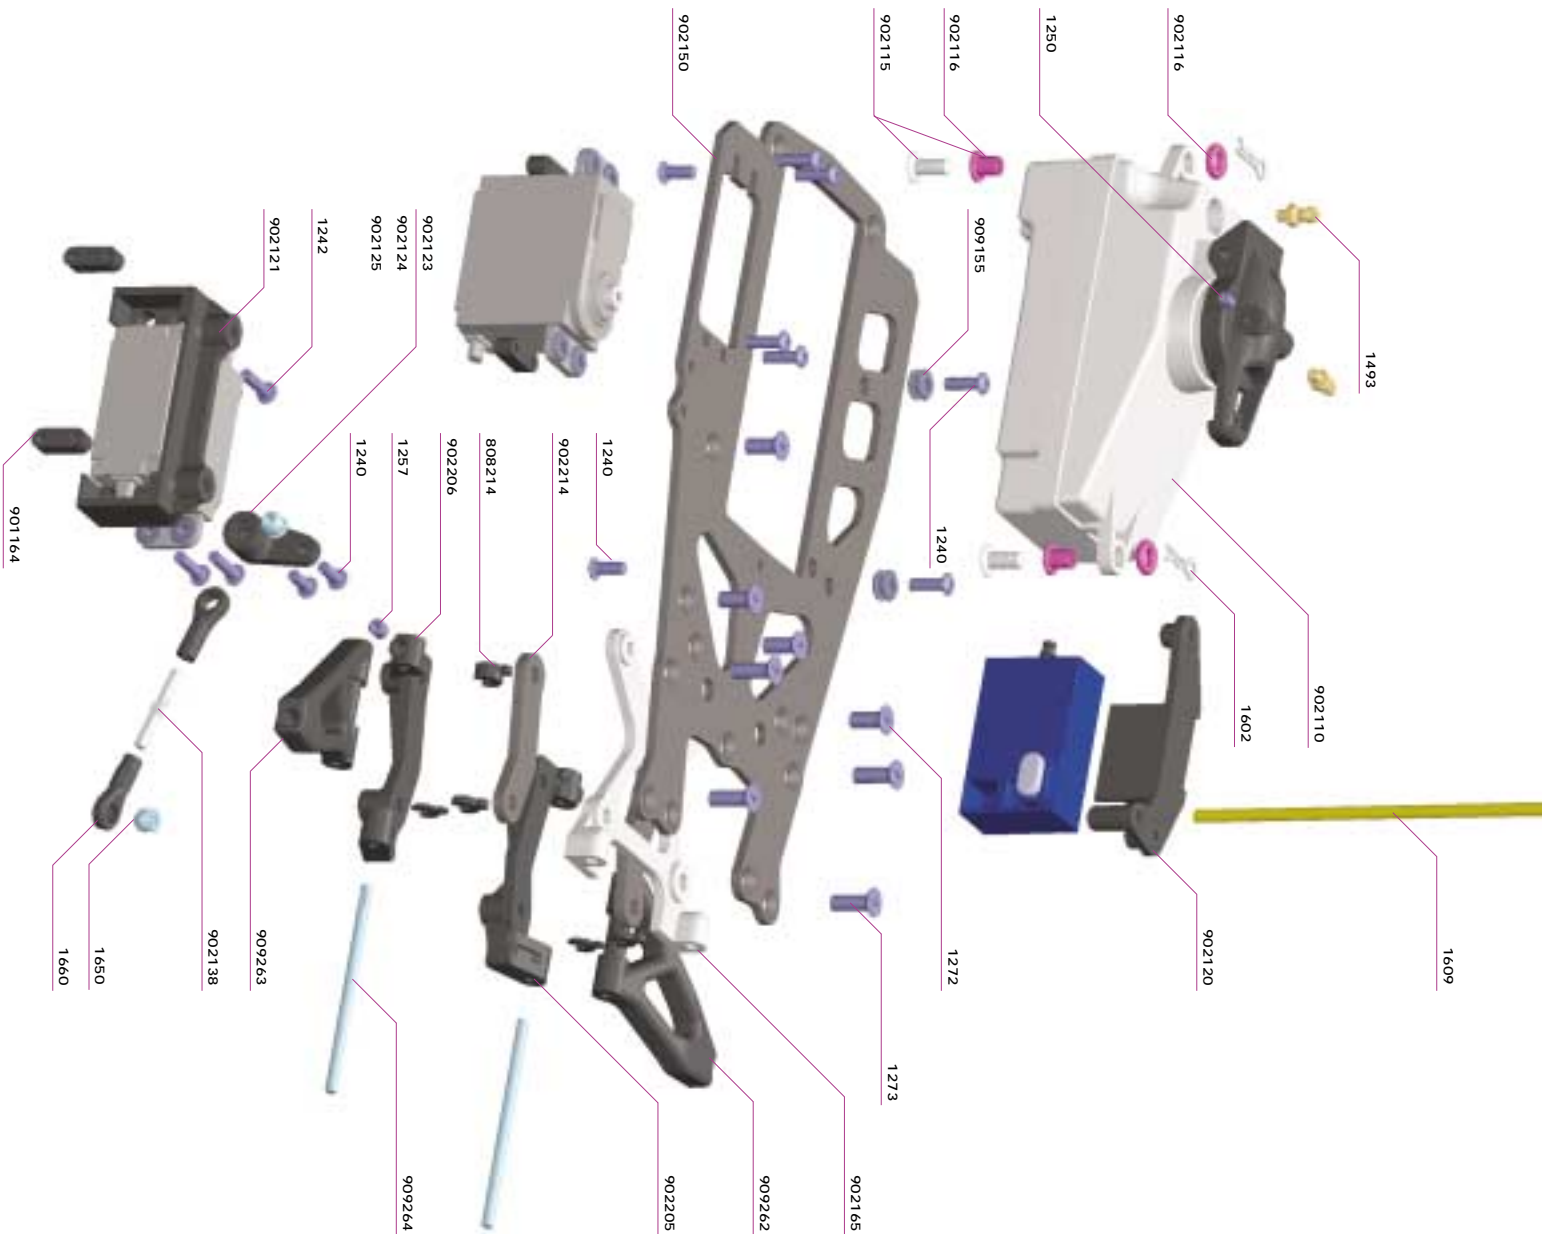

Radio Plate Assembly