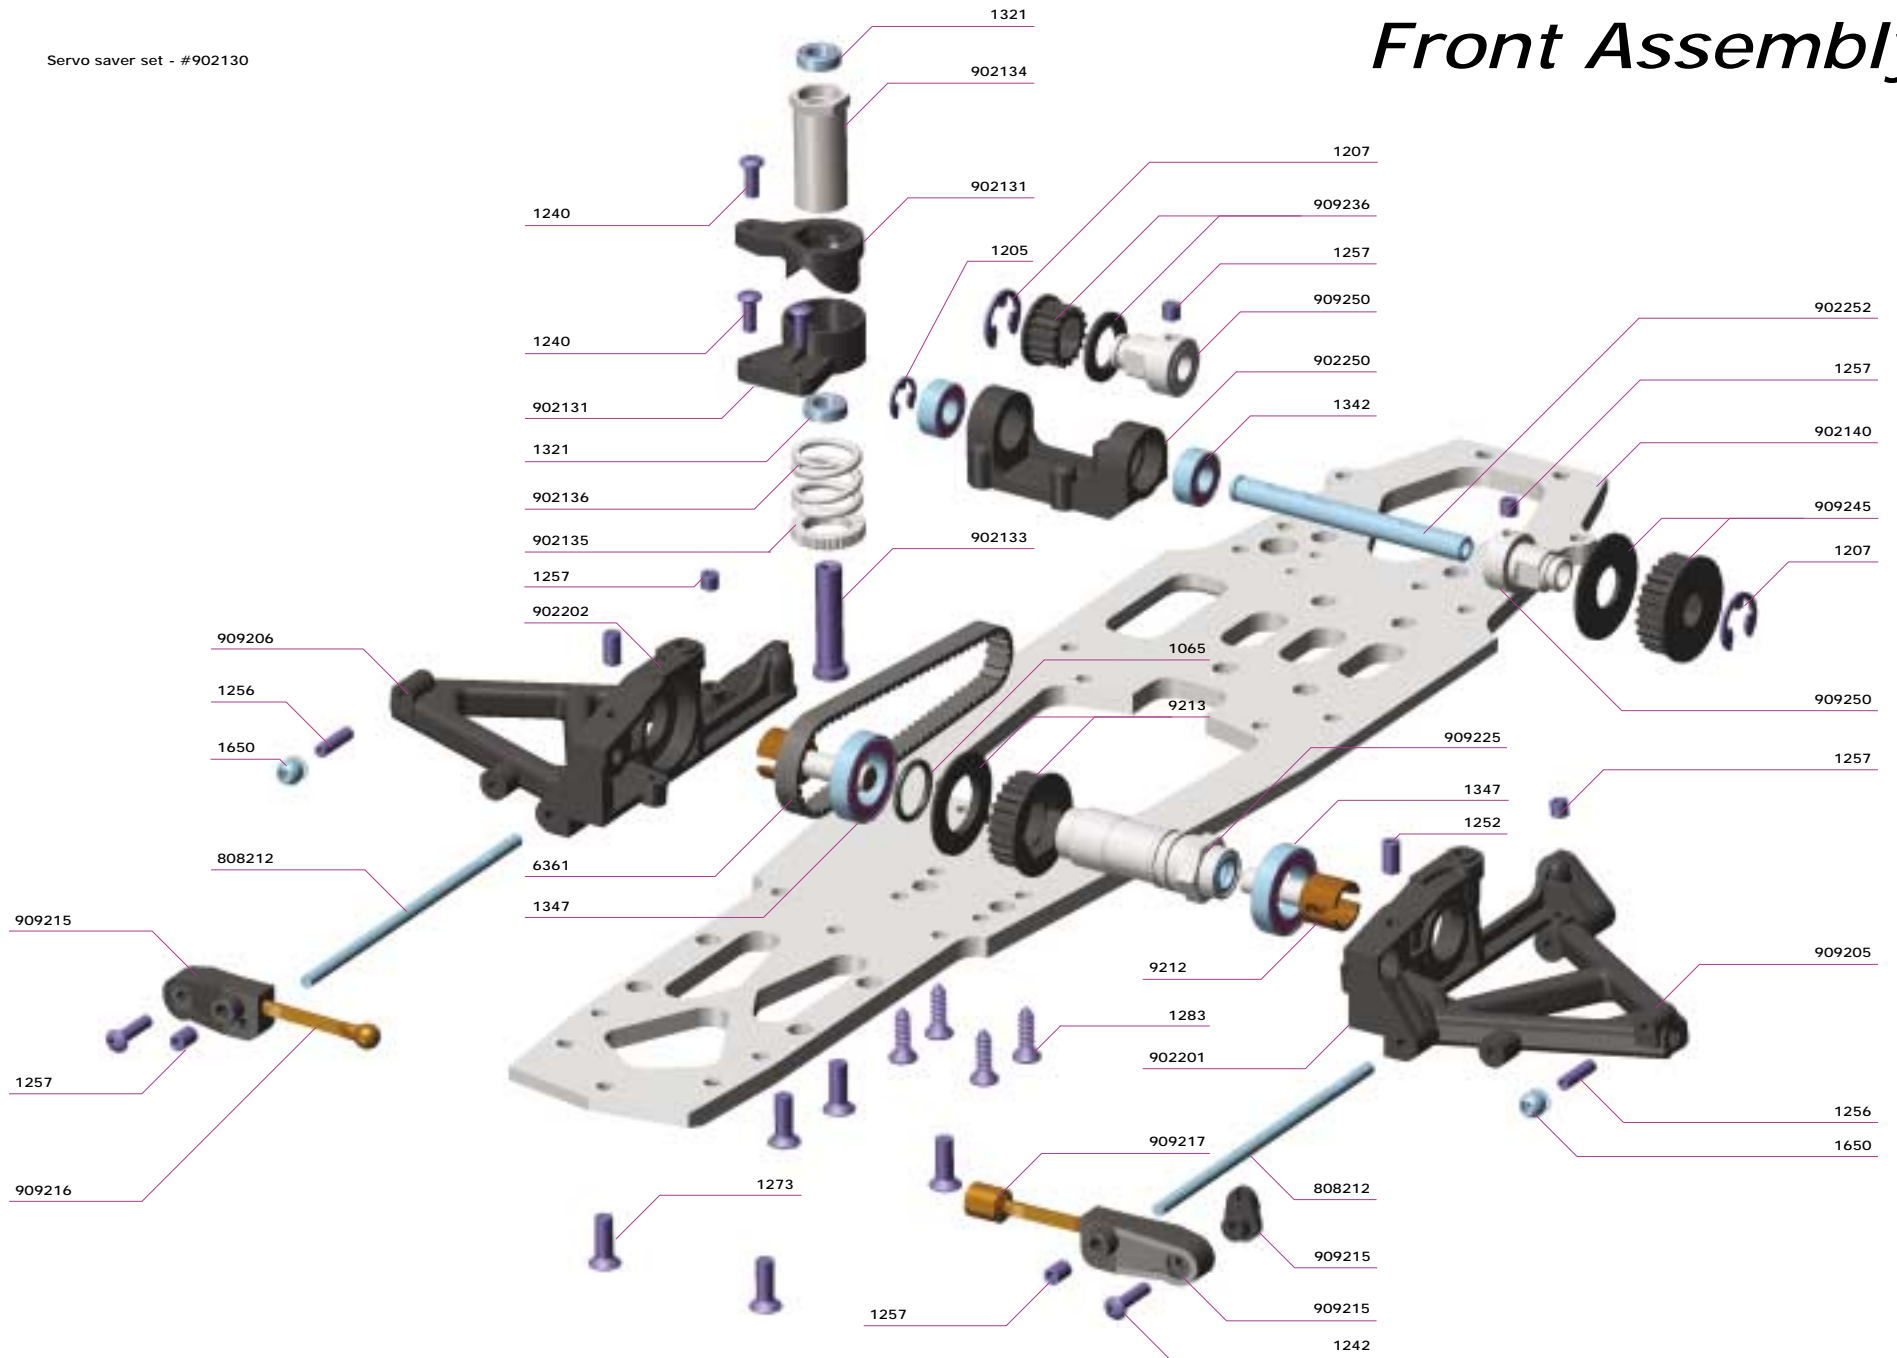

Servo saver set - #902130

Front Assembly