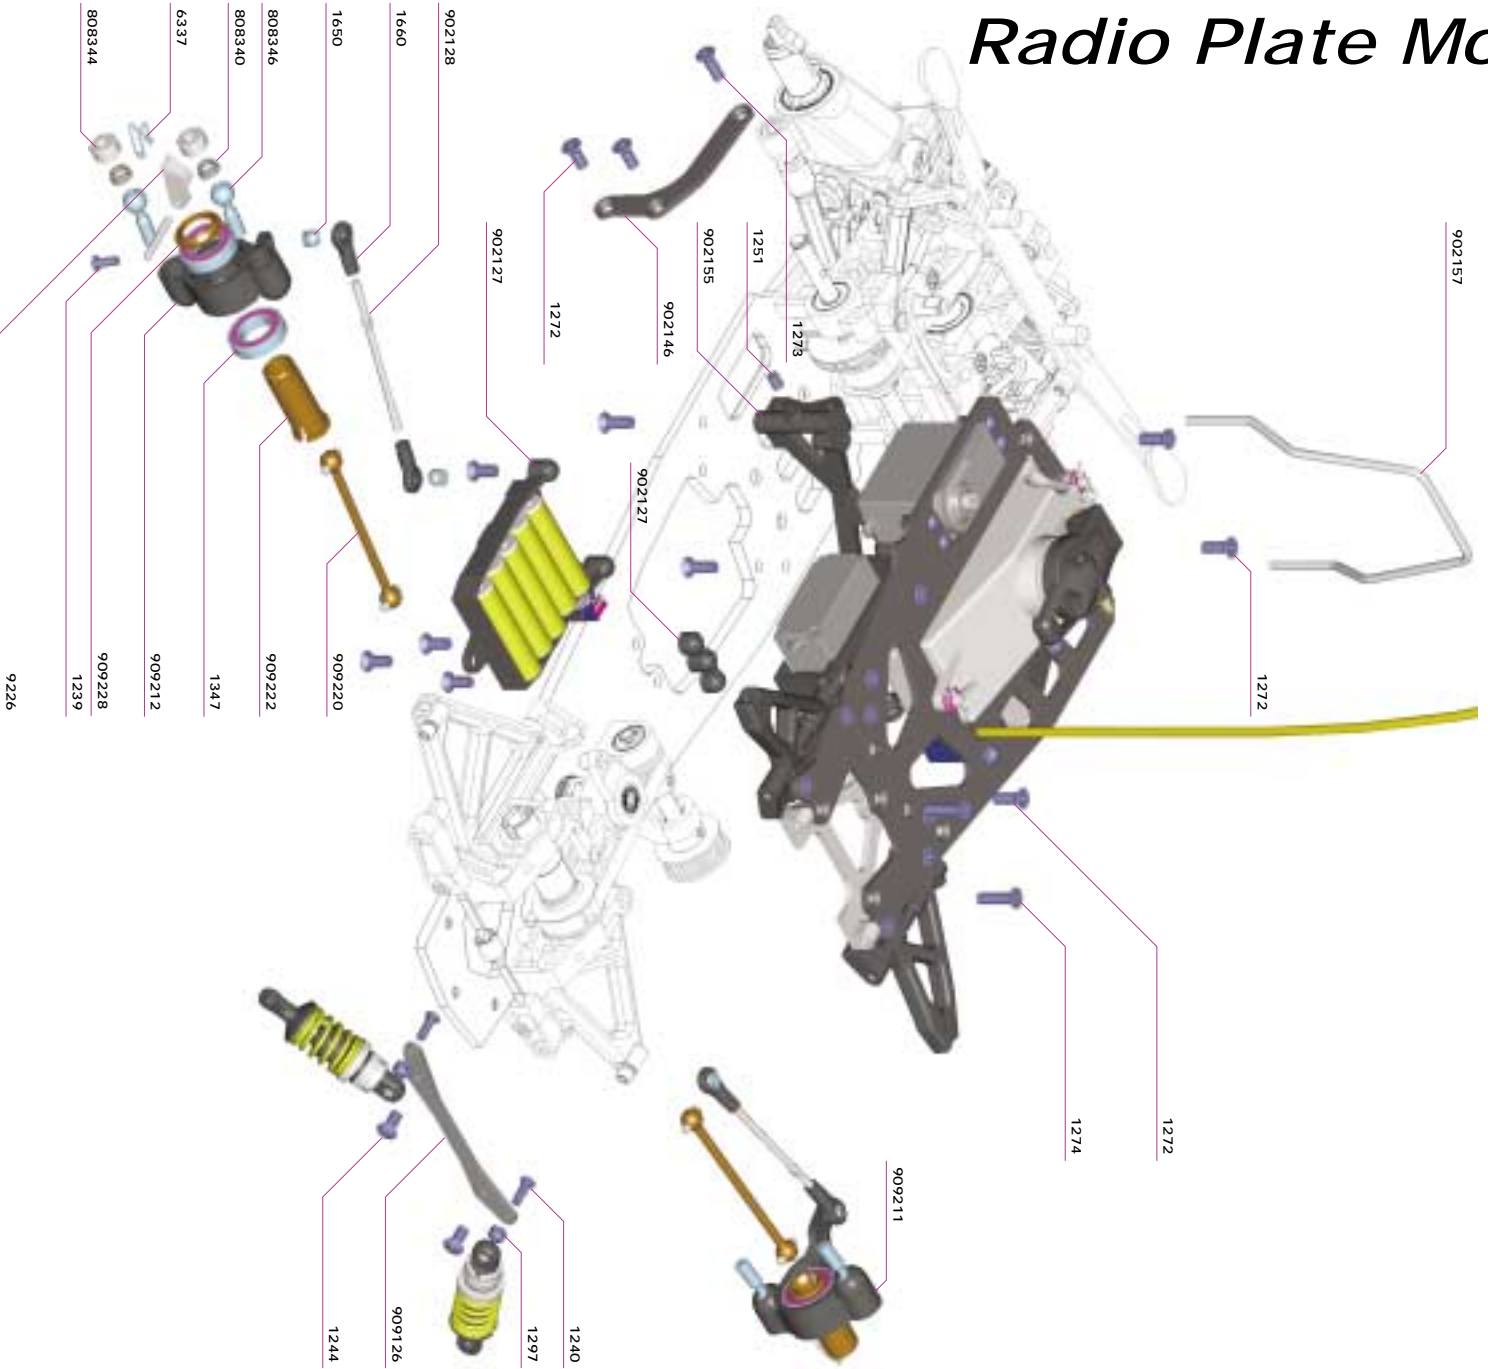

Radio Plate Mounting