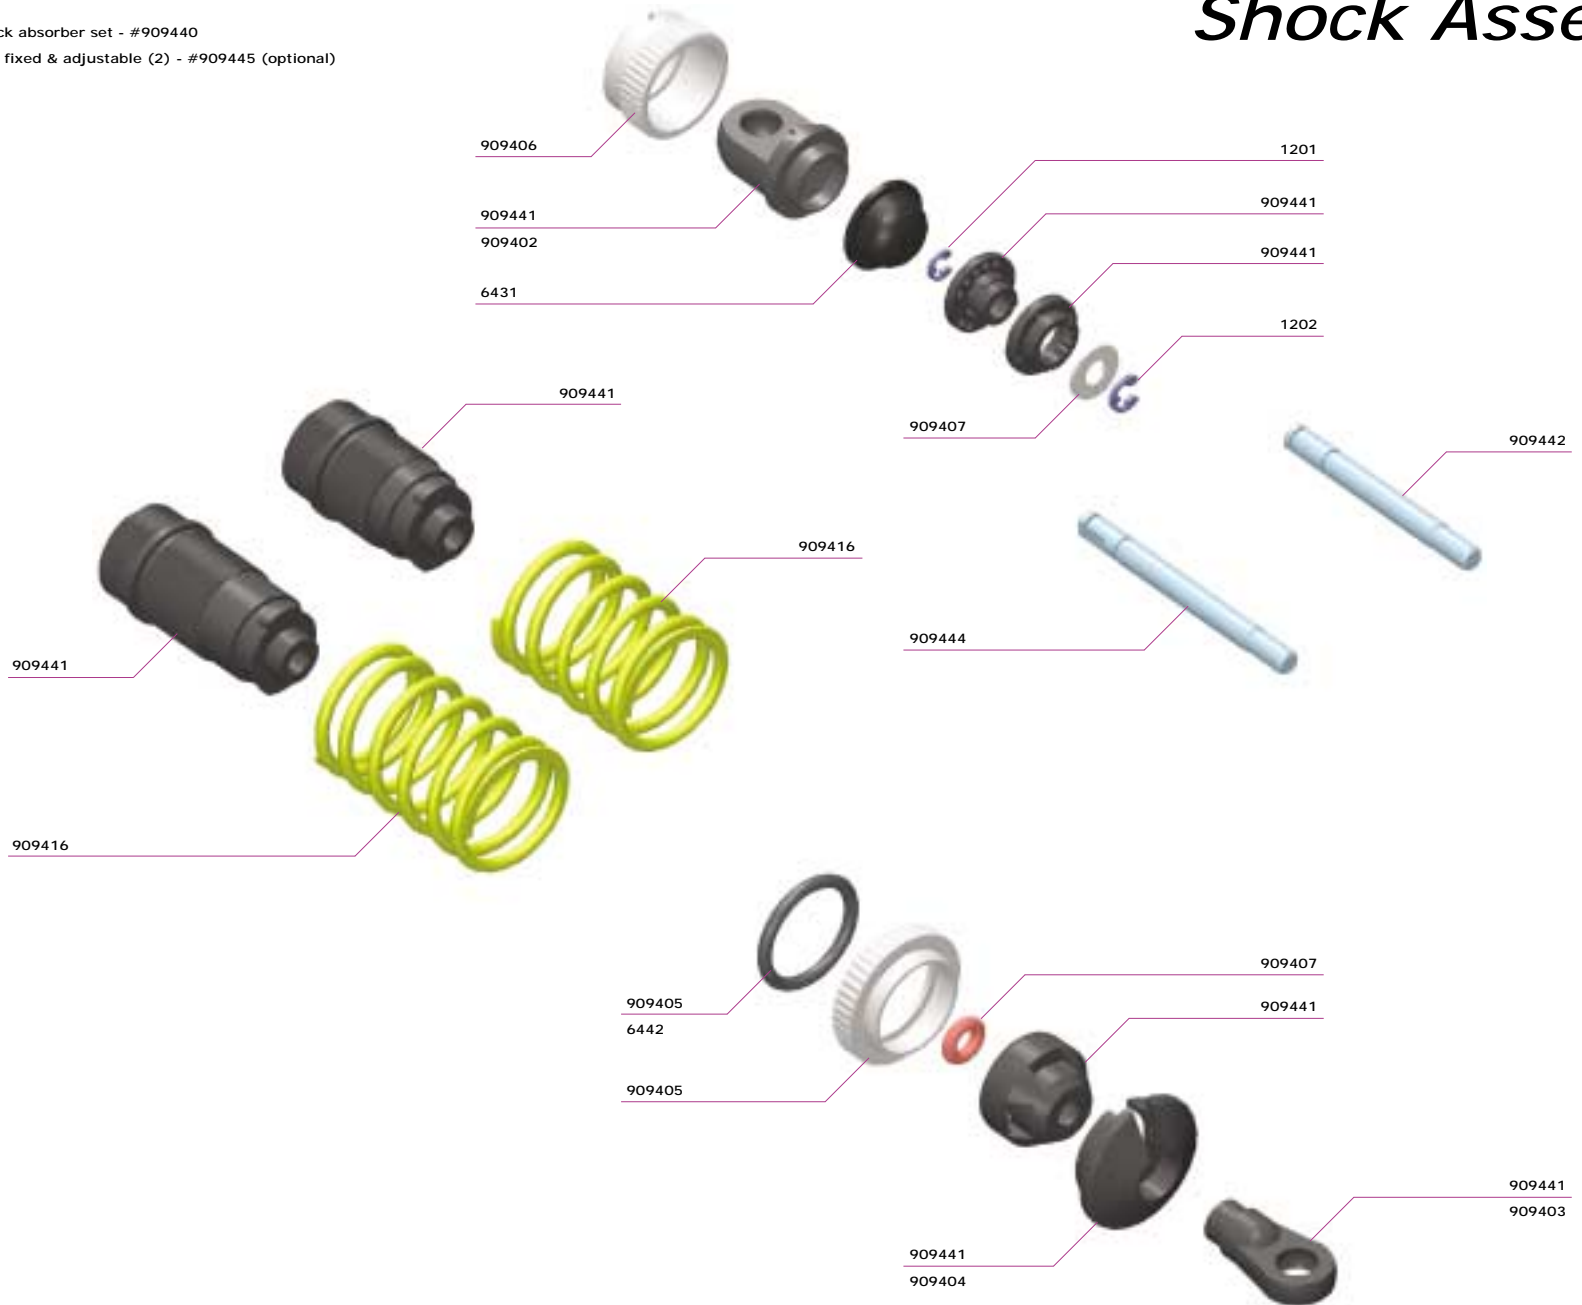

### Parts list and Exploded views

The parts list and the exploded views for the Serpent 950 are separate from the Instruction manual. The exploded views show all the parts for a particular assembly step, together with the Serpent part number. In the parts list at the back of this booklet you will find with the part number the name of the part. Besides all the Serpent 950 parts as used in this car kit, you will also find in the part list all the optional parts for the Serpent 950, as well as a listing of general items like fasteners and promotional items.

## Contents

	<i>Description</i>	<i>Page</i>
1.	Shock Assembly	3
2.	Front Assembly	4
3.	Rear Assembly	5
4.	Radio Plate Assembly	6
5.	Radio Plate Mounting	7
6.	Gearbox Assembly	8
7.	Centax Assembly	8
8.	Final Assembly	9
9.	Parts List	10

# Shock Assembly

Complete Shock absorber set - #909440

Piston set key fixed & adjustable (2) - #909445 (optional)

Servo saver set - #902130