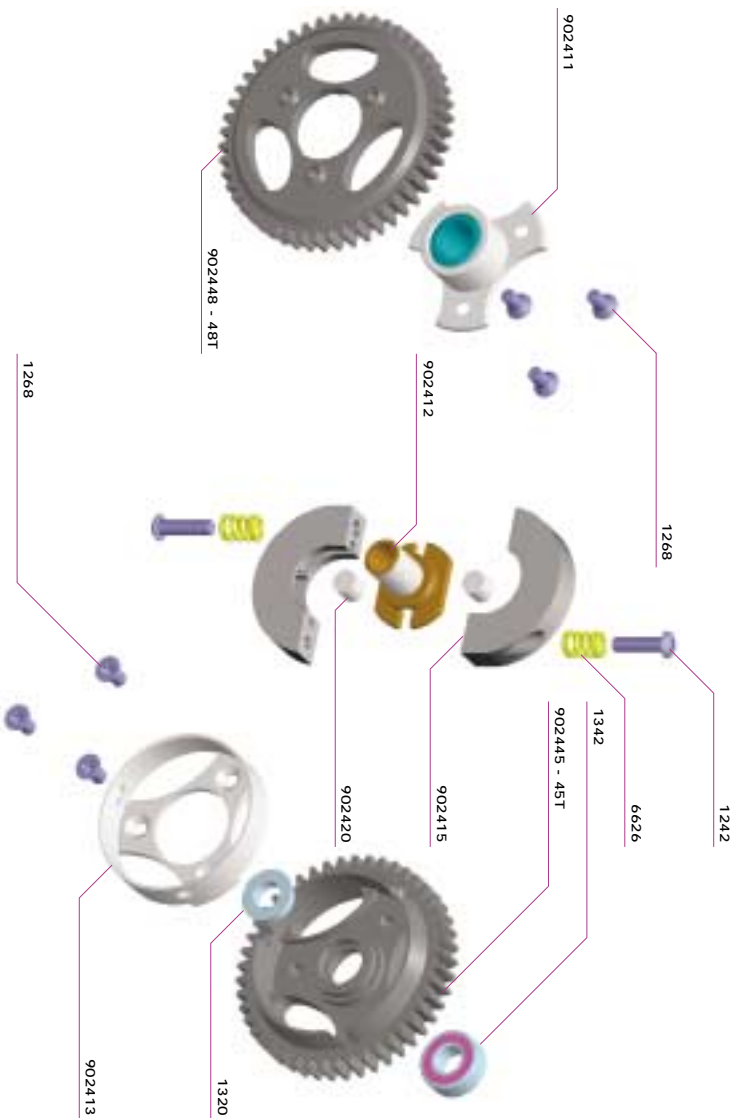

### Parts list and Exploded views

The parts list and the exploded views for the Serpent 950 are separate from the Instruction manual. The exploded views show all the parts for a particular assembly step, together with the Serpent part number. In the parts list at the back of this booklet you will find with the part number the name of the part. Besides all the Serpent 950 parts as used in this car kit, you will also find in the part list all the optional parts for the Serpent 950, as well as a listing of general items like fasteners and promotional items.

# Radio Plate Assembly

# Radio Plate Mounting

# Centax Assembly

Centax-II clutch set (excl. flywheel) - #909510