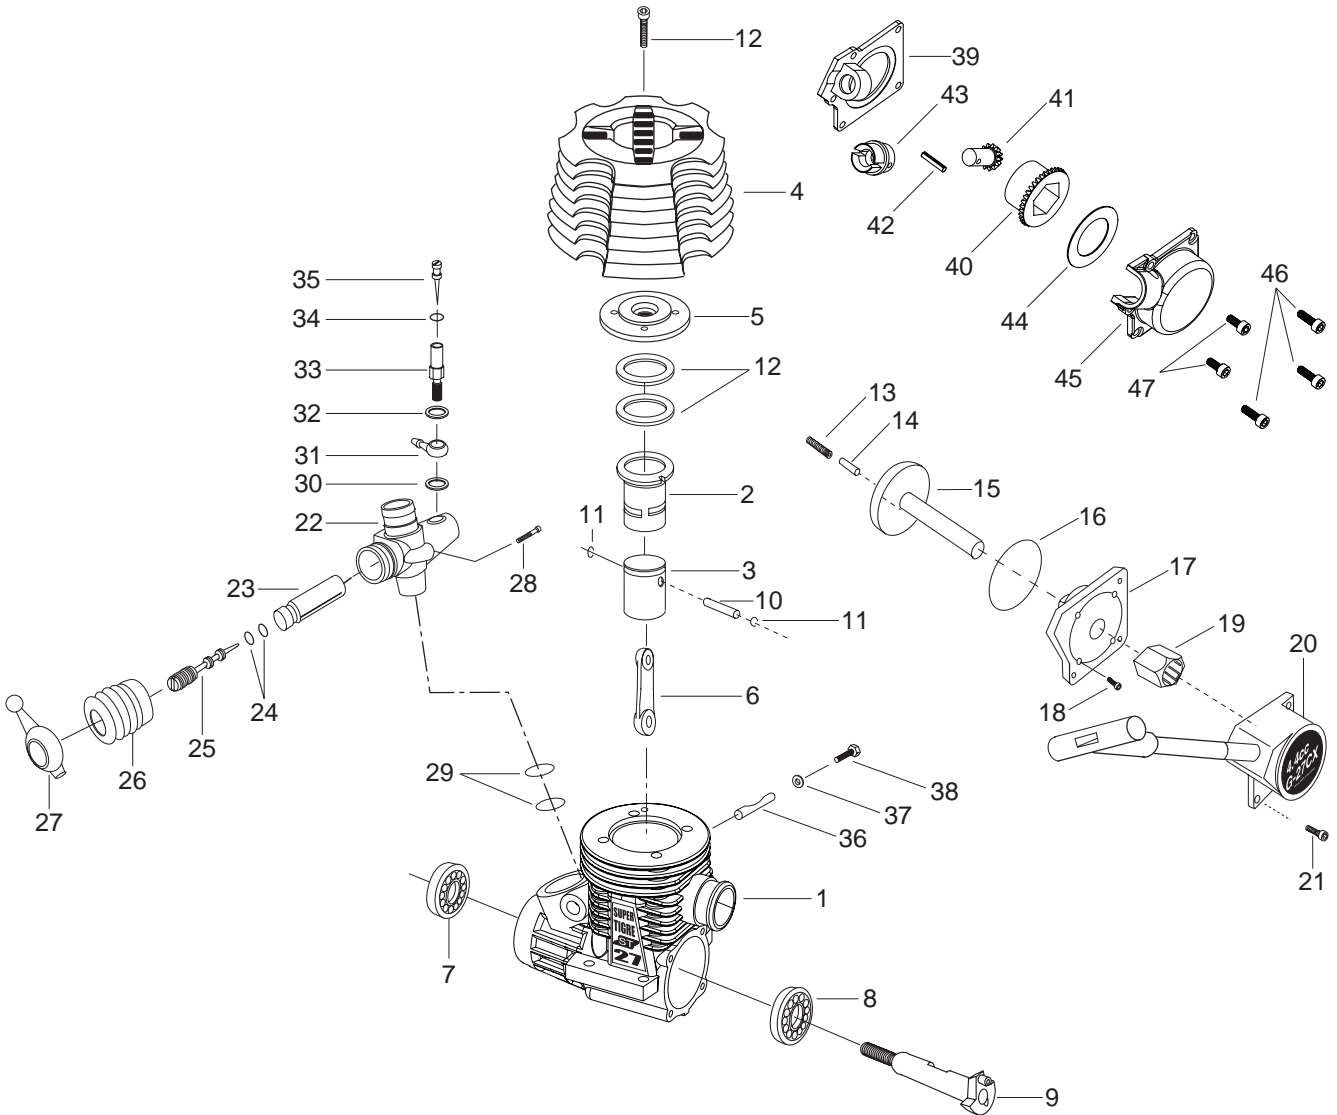

SUPERTIGRE G27CX Engine

Stock #	Description	Includes
DTXG0351.....	Front Bearing	7 x1pc
DTXG0364.....	Rear Bearing.....	8 x1pc
DTXG0404.....	Carburetor Dust Boot.....	26 x1pc
DTXG0408.....	Carburetor Body.....	22 x1pc
DTXG0413.....	Slide Valve	23 x1pc
DTXG0432.....	Carburetor Gasket Set	26,30,32 x1pc, 29,34 x2pcs, 24 x3pcs
DTXG0444.....	Carburetor Complete.....	x1pc
DTXG0461.....	Carburetor Retainer set ...	36,37,38 x1pc
DTXG0469.....	Carburetor O-Ring.....	29 x2pcs
DTXG0474.....	Connecting Rod	6 x1pc
DTXG0491.....	Cover Plate for Recoil	16,17 x1pc, 18 x4pcs
DTXG0509.....	Backplate Screws.....	18 x4pcs
DTXG0527.....	Crankcase	1 x1pc
DTXG0538.....	Crankshaft.....	9 x1pc
DTXG0546.....	Piston / Cylinder Set	2,3 x1pc
DTXG0556.....	Fuel Inlet Nozzle	30,31,32 x1pc
DTXG0574.....	Head Button with Shims	5 x1pc, 12 x2pcs

Stock #	Description	Includes
DTXG0581.....	Cylinder Head.....	4 x1pc, 12 x4pcs
DTXG0596.....	Head Shim / Gasket set.....	16 x1pc, 12 x2pcs
DTXG0598.....	Low Speed Needle	25 x1pc, 24 x2pcs
DTXG0610.....	Cylinder Head Screws.....	12 x4pcs
DTXG0618.....	High Speed Needle Socket.....	33 x1pc
DTXG0621.....	High Speed Needle	34,35 x1pc
DTXG0637.....	One-way Bearing	19 x1pc
DTXG0646.....	Piston Pin Set.....	10 x1pc, 11 x2pcs
DTXG0756.....	Recoil Starter Set.....	20 x1pc, 21 x3pcs
DTXG0771.....	Start Shaft.....	15 x1pc
DTXG0777.....	Start Shaft Pin	13,14 x1pc
DTXG0801.....	Throttle Arm	27 x1pc
DTXG0814.....	Throttle Stop Screw	28 x1pc
DTXP6033.....	Super Start Backplate	39,40,41,42, 43,44,45 x1pc, 47 x2pcs, 46 x3pcs

Optional Part:

DTXG0490.....Cover Plate Standard