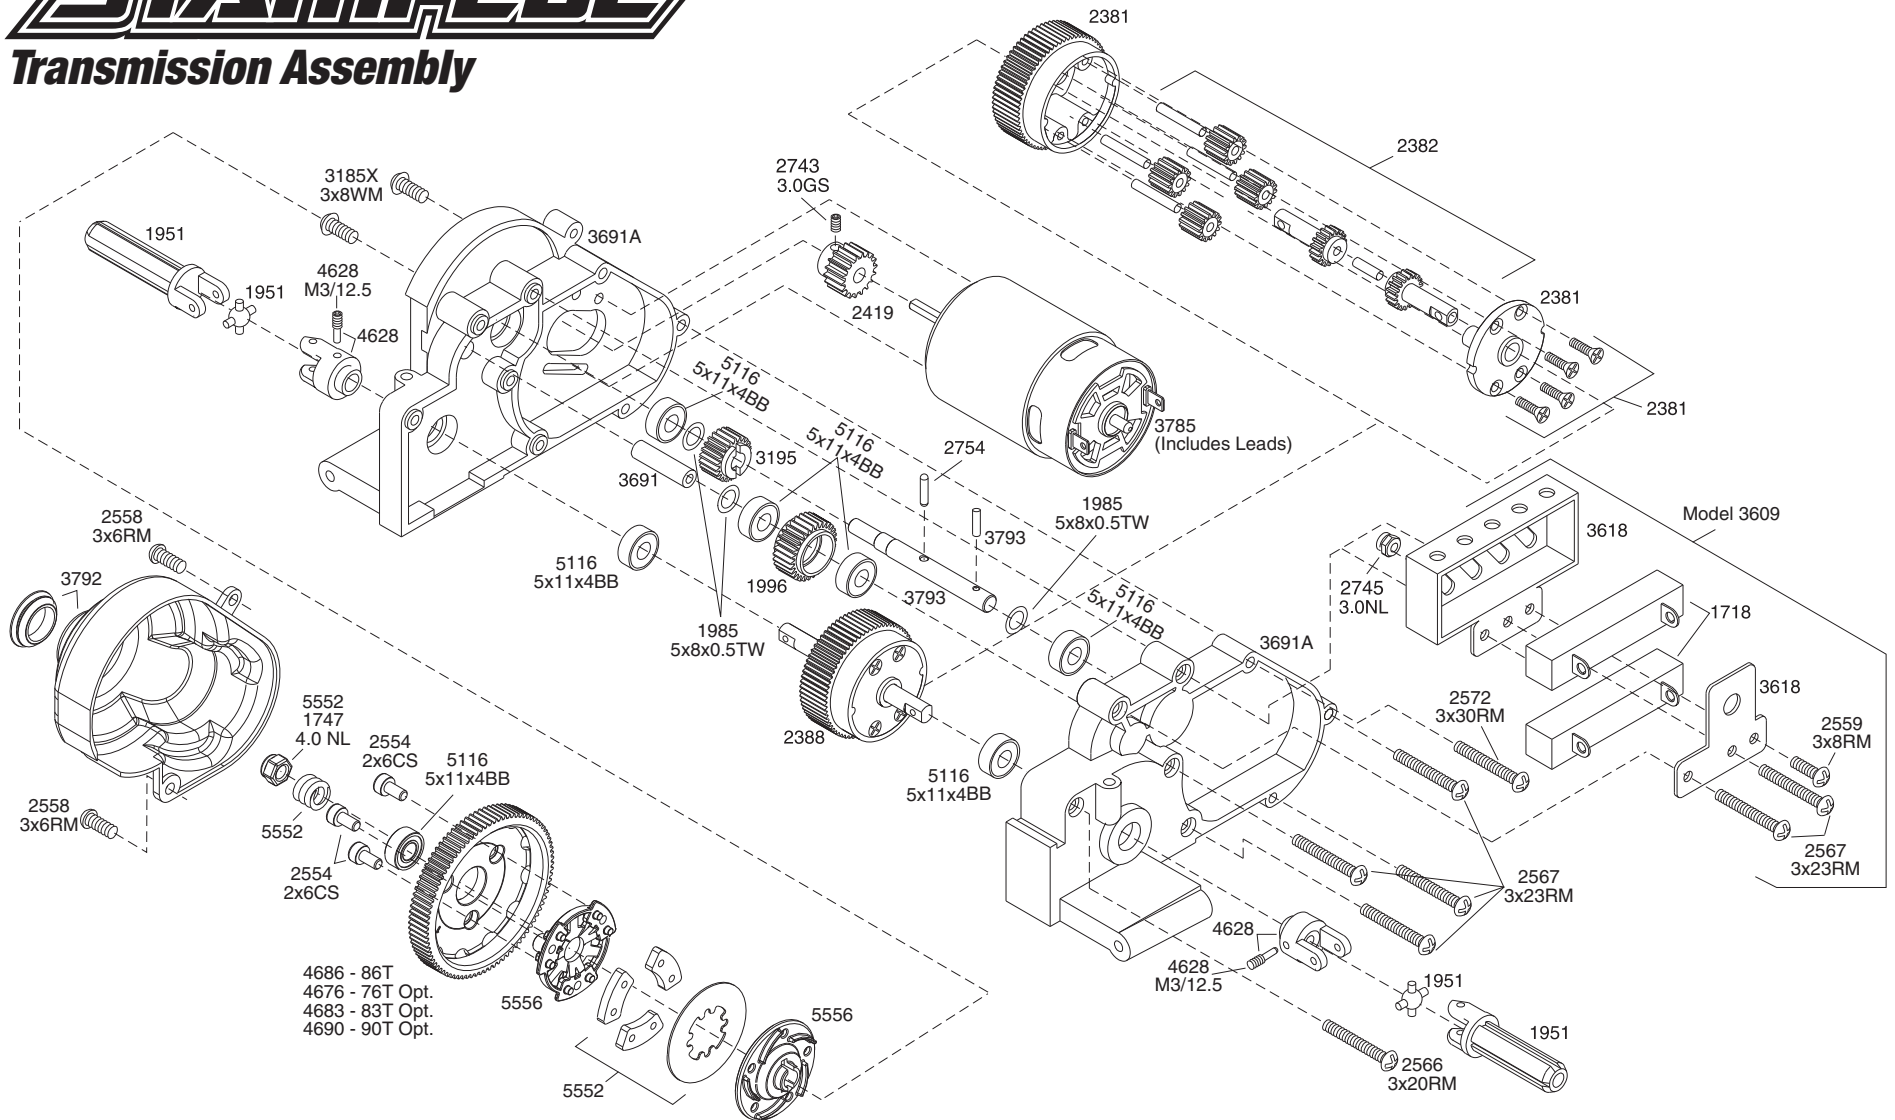

STAMPEDE

Transmission Assembly

REV 070330

Specifications on this page are subject to change without notice.

Every attempt has been made to ensure the accuracy of this drawing, however Traxxas cannot be held responsible for typographical or other errors.