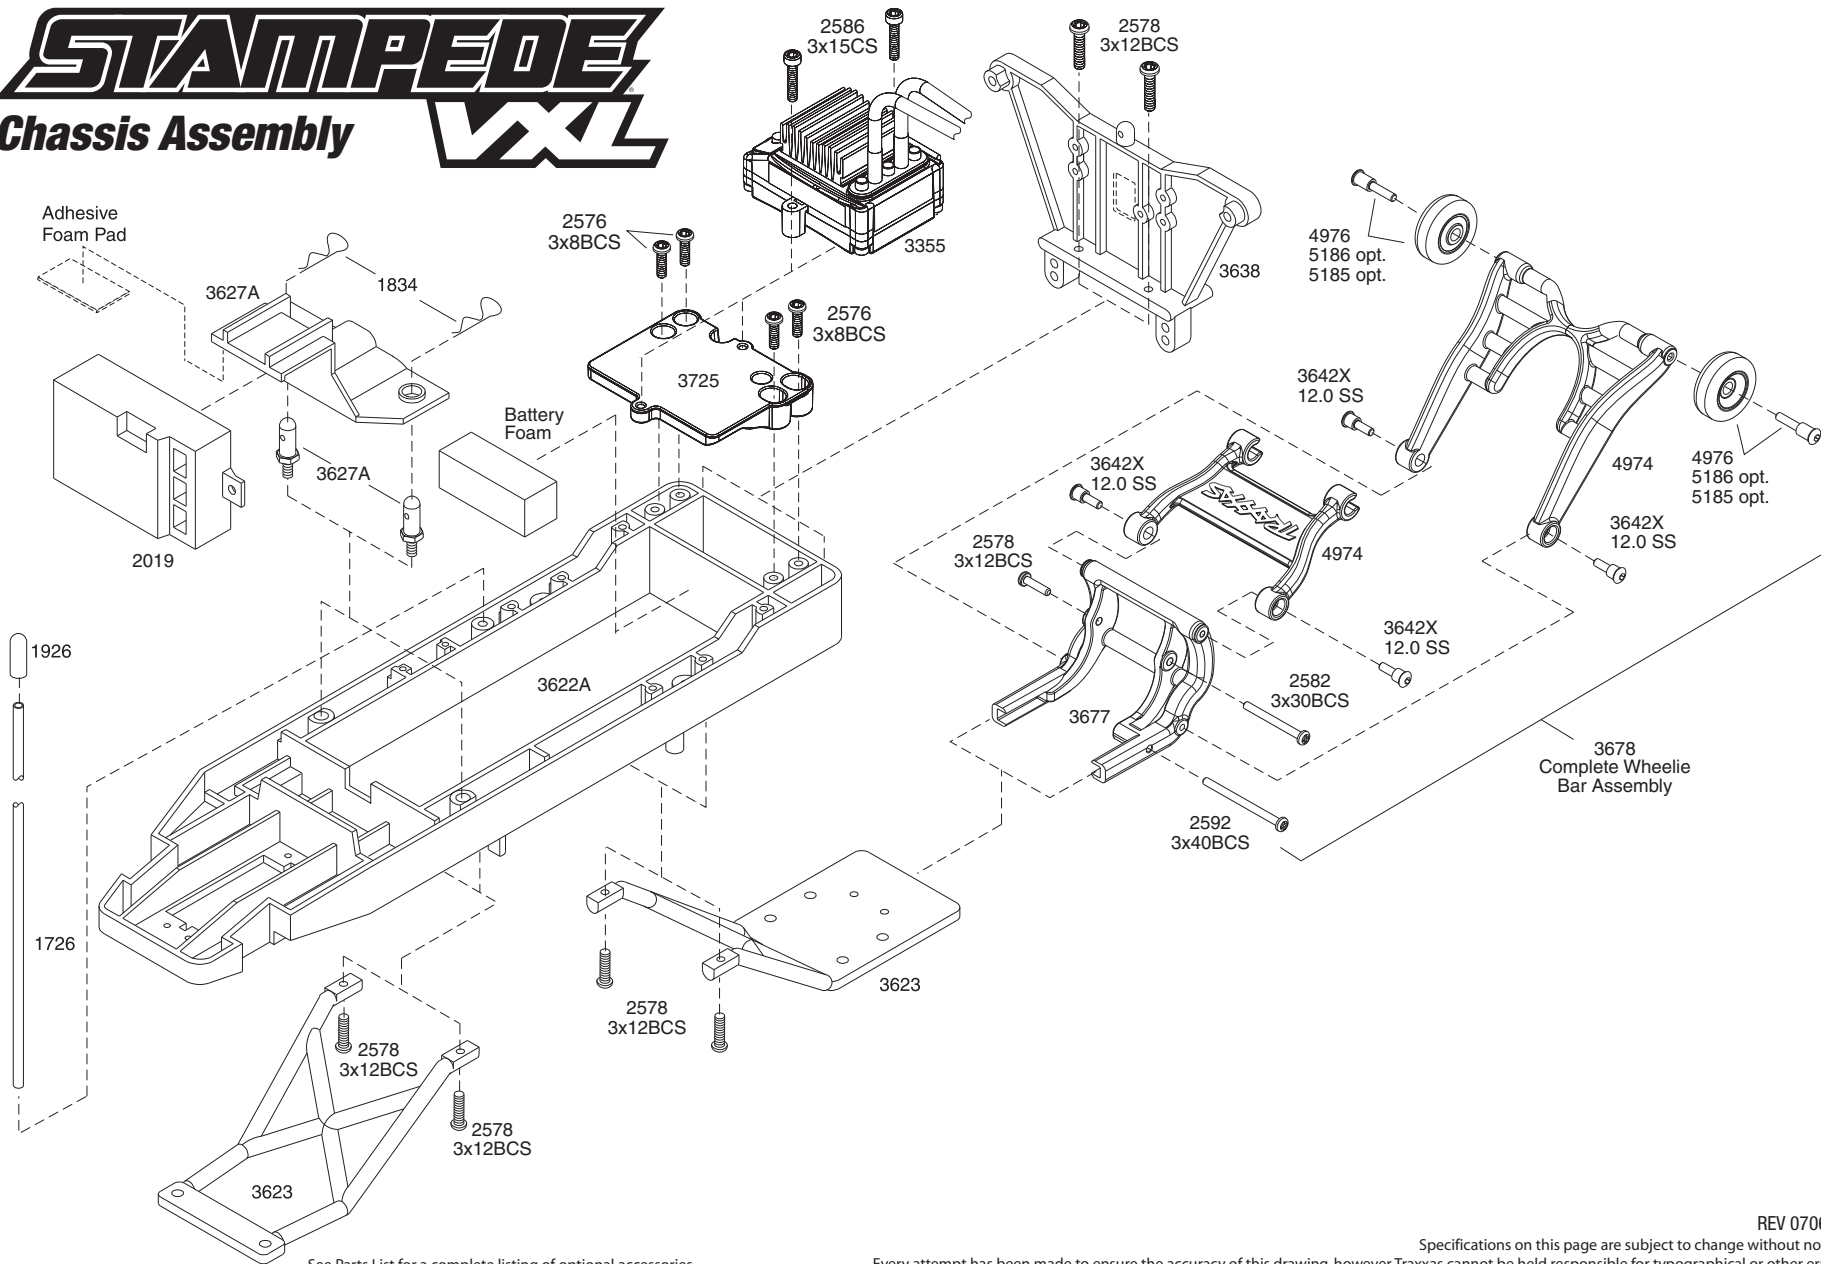

STAMPEDE

Chassis Assembly

VXL

See Parts List for a complete listing of optional accessories.

REV 070605
 Specifications on this page are subject to change without notice.
 Every attempt has been made to ensure the accuracy of this drawing, however Traxxas cannot be held responsible for typographical or other errors.