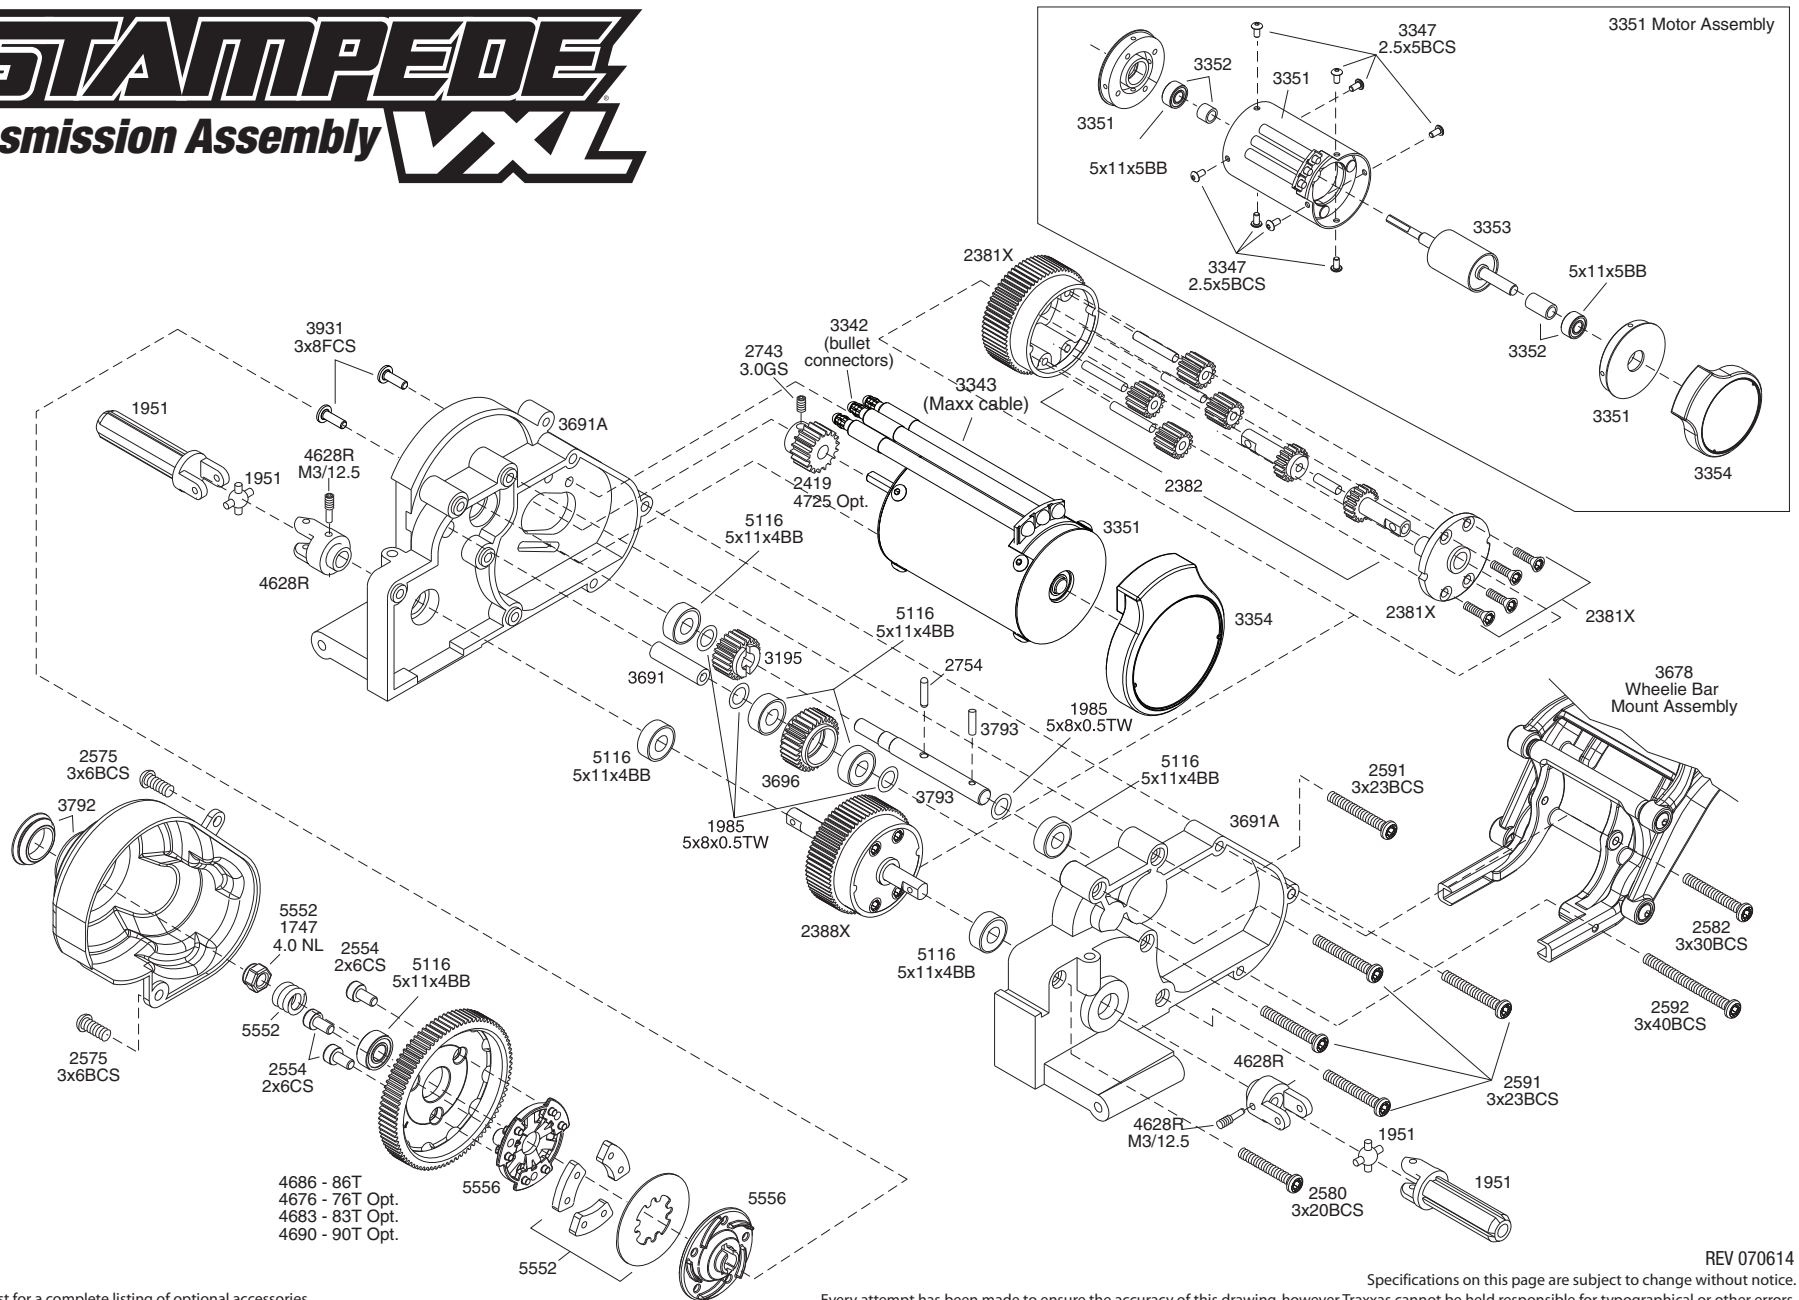

STAMPEDE

Transmission Assembly **VXL**

- 4686 - 86T
- 4676 - 76T Opt.
- 4683 - 83T Opt.
- 4690 - 90T Opt.

See Parts List for a complete listing of optional accessories.

Every attempt has been made to ensure the accuracy of this drawing, however Traxxas cannot be held responsible for typographical or other errors.

REV 070614

Specifications on this page are subject to change without notice.