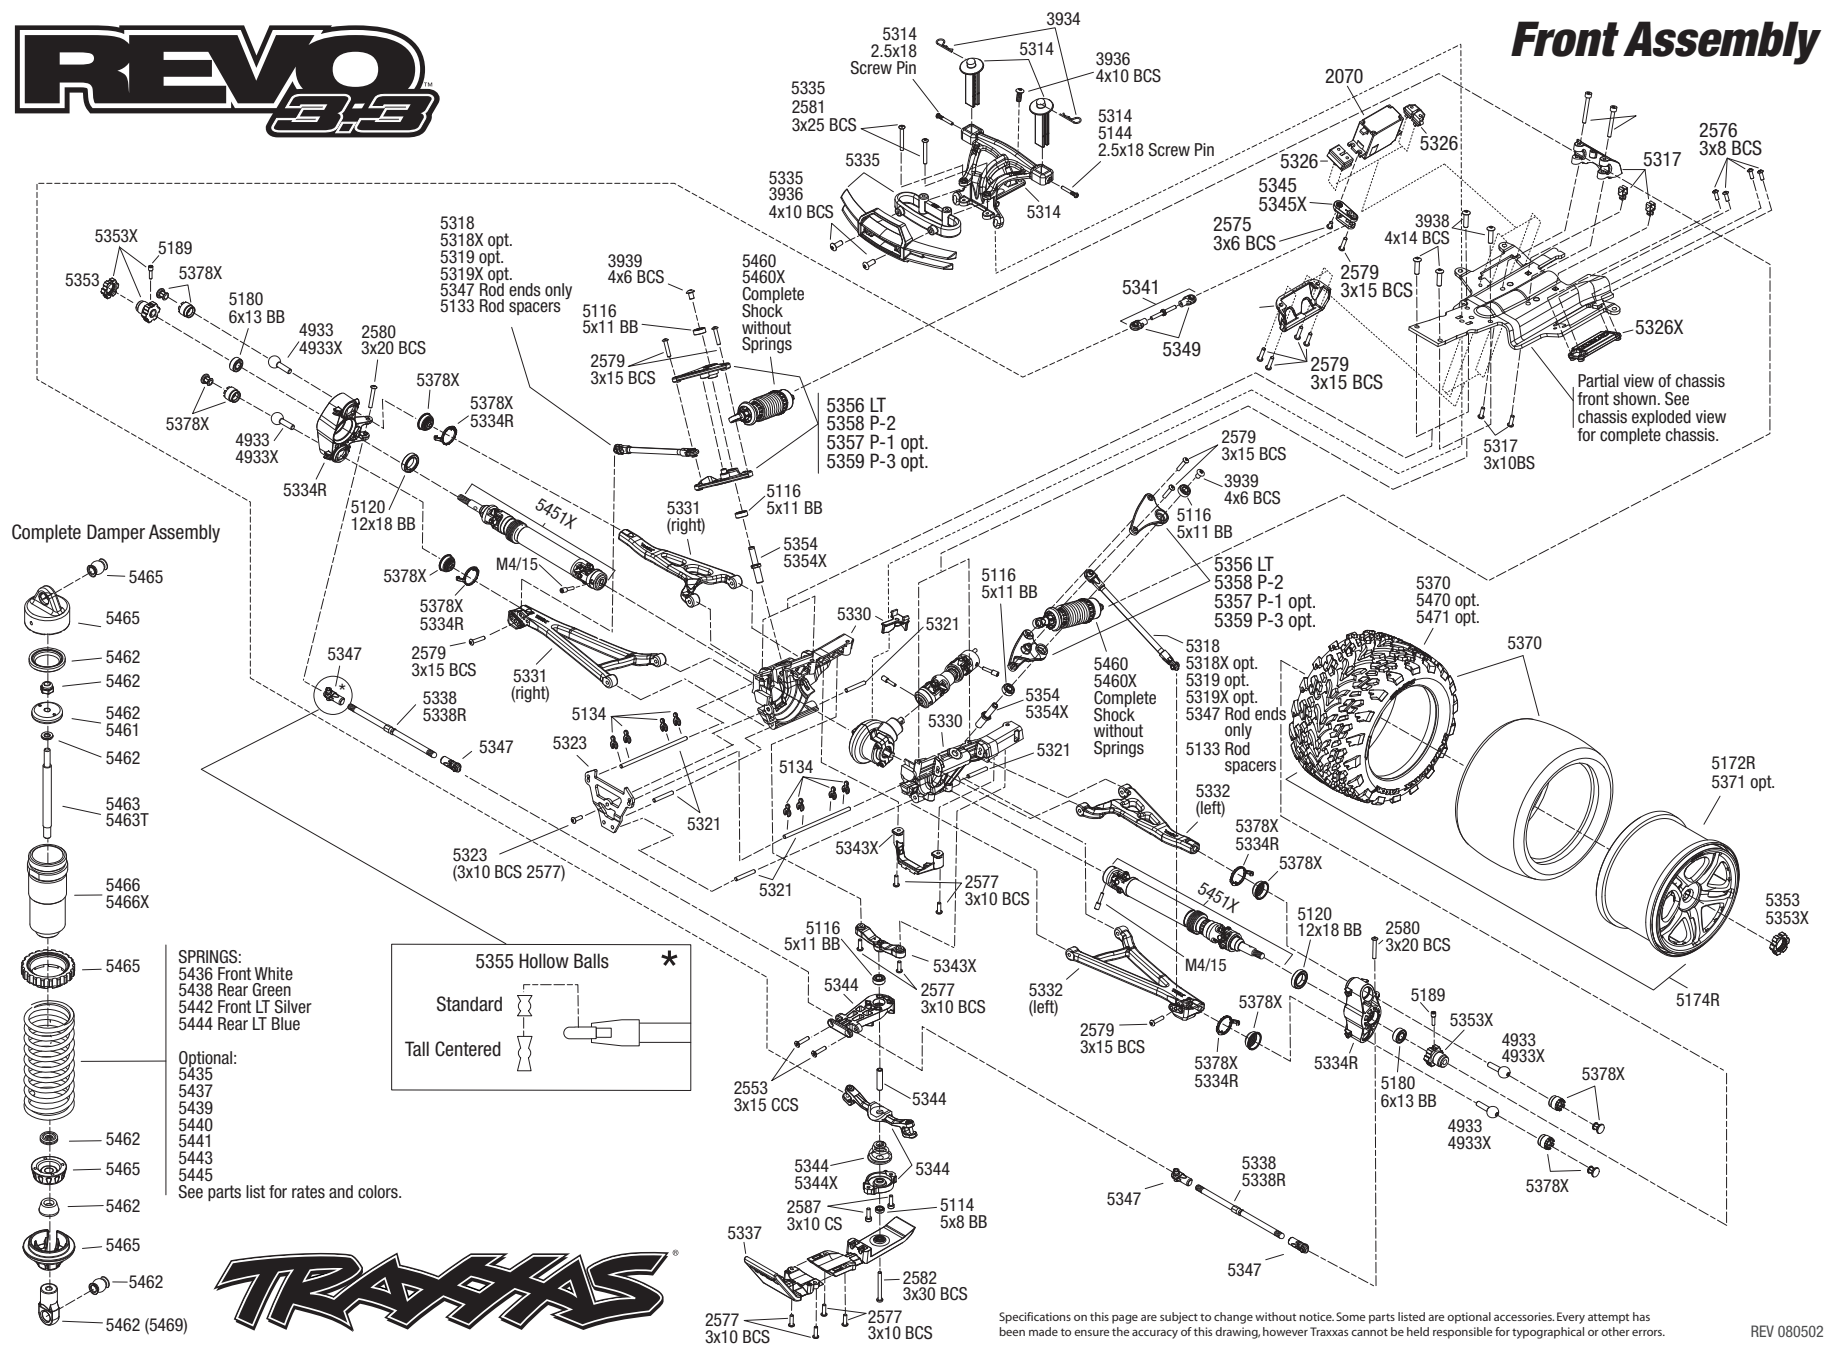

REVO 3:3

Front Assembly