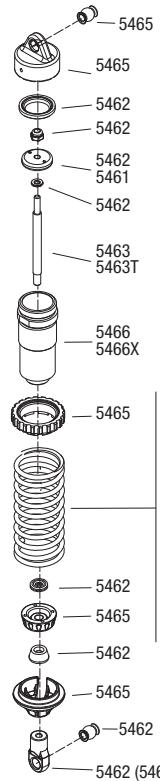

Complete Damper Assembly

1. **SPRINGS:**
   5436 Front White
   5438 Rear Green
   5442 Front LT Silver
   5444 Rear LT Blue
2. **Optional:**
   5435
   5437
   5439
   5440
   5441
   5443
   5445
3. See parts list for rates and colors.